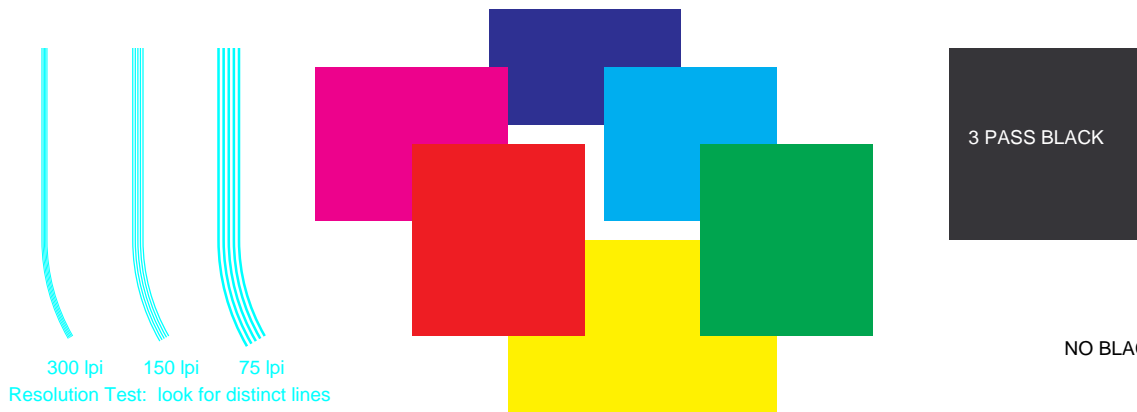

GPL Ghostscript Print Quality Test Page

300 lpi 150 lpi 75 lpi
Resolution Test: look for distinct lines

Primaries Test: look for bright vivid colors

NO BLACK RIBBON

Black Test: both blacks should look dark with no color tints

Black Blend Test: look for smooth blend to black

Smooth Shading Test: look for objectionable
stairsteps, patterning or graininess

Halftone Pattern Test: look
for objectionable patterning,
graininess and smooth blend
between pastel colors