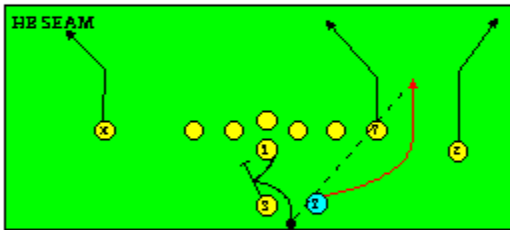

### I SLOT FORMATION • RUNS

**STRONG RIGHT FORMATION - RUNS**

# SHOTGUN RUNS & PASSES

PRO FORMATION PASSES

# The I SLOT FORMATION

**STRONG RIGHT FORMATION - PASSES**

# SHOTGUN RUNS & PASSES

THE 4-3 BASIC

KEY - LINE READS PLAY, THEN REACTS.  
 RUSH - LINE THINKS "PASS" FIRST  
 MAN - MAN TO MAN (ONE ON ONE) COVERAGE  
 STRONG - "Y" SIDE OF FIELD  
 WEAK - X SIDE OF FIELD