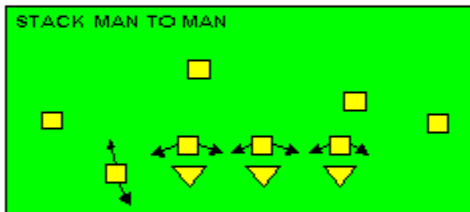

# The I SLOT FORMATION

**STRONG RIGHT FORMATION - PASSES**

# SHOTGUN RUNS & PASSES

THE 4-3 BASIC

KEY - LINE READS PLAY, THEN REACTS.  
 RUSH - LINE THINKS "PASS" FIRST  
 MAN - MAN TO MAN (ONE ON ONE) COVERAGE  
 STRONG - "Y" SIDE OF FIELD  
 WEAK - X SIDE OF FIELD

## THE 3- 4 DEFENSES

KEY - LINE READS PLAY, THEN REACTS  
 RUSH - LINE THINKS "PASS" FIRST  
 MAN - MAN TO MAN (ONE ON ONE) COVERAGE  
 STRONG - "Y" SIDE OF FIELD  
 WEAK - X SIDE OF FIELD  
 STACK - LINEBACKERS ARE SHIELDED BY  
 LINEMEN AND REACT AFTER READING.