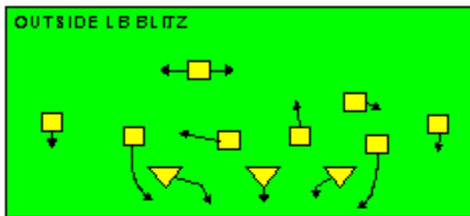

# The I SLOT FORMATION

**STRONG RIGHT FORMATION - PASSES**

# SHOTGUN RUNS & PASSES

THE 4-3 BASIC

KEY - LINE READS PLAY, THEN REACTS.  
 RUSH - LINE THINKS "PASS" FIRST  
 MAN - MAN TO MAN (ONE ON ONE) COVERAGE  
 STRONG - "Y" SIDE OF FIELD  
 WEAK - X SIDE OF FIELD

## THE 3- 4 DEFENSES

KEY - LINE READS PLAY, THEN REACTS  
 RUSH - LINE THINKS "PASS" FIRST  
 MAN - MAN TO MAN (ONE ON ONE) COVERAGE  
 STRONG - "Y" SIDE OF FIELD  
 WEAK - X SIDE OF FIELD  
 STACK - LINEBACKERS ARE SHIELDED BY  
 LINEMEN AND REACT AFTER READING.