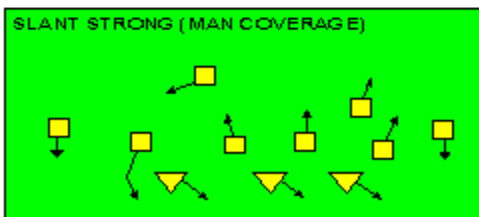

# The I SLOT FORMATION

**STRONG RIGHT FORMATION - PASSES**

# SHOTGUN RUNS & PASSES

THE 4-3 BASIC

KEY - LINE READS PLAY, THEN REACTS.  
 RUSH - LINE THINKS "PASS" FIRST  
 MAN - MAN TO MAN (ONE ON ONE) COVERAGE  
 STRONG - "Y" SIDE OF FIELD  
 WEAK - X SIDE OF FIELD

## THE 3- 4 DEFENSES

KEY - LINE READS PLAY, THEN REACTS  
 RUSH - LINE THINKS "PASS" FIRST  
 MAN - MAN TO MAN (ONE ON ONE) COVERAGE  
 STRONG - "Y" SIDE OF FIELD  
 WEAK - X SIDE OF FIELD  
 STACK - LINEBACKERS ARE SHIELDED BY  
 LINEMEN AND REACT AFTER READING.