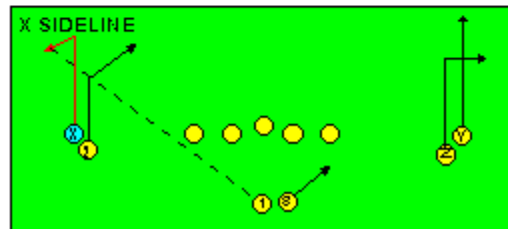

### I SLOT FORMATION • RUNS

**STRONG RIGHT FORMATION - RUNS**

# The I SLOT FORMATION

**STRONG RIGHT FORMATION - PASSES**

# SHOTGUN RUNS & PASSES

THE 4-3 BASIC

KEY - LINE READS PLAY, THEN REACTS.  
 RUSH - LINE THINKS "PASS" FIRST  
 MAN - MAN TO MAN (ONE ON ONE) COVERAGE  
 STRONG - "Y" SIDE OF FIELD  
 WEAK - X SIDE OF FIELD

## THE 3- 4 DEFENSES

KEY - LINE READS PLAY, THEN REACTS  
 RUSH - LINE THINKS "PASS" FIRST  
 MAN - MAN TO MAN (ONE ON ONE) COVERAGE  
 STRONG - "Y" SIDE OF FIELD  
 WEAK - X SIDE OF FIELD  
 STACK - LINEBACKERS ARE SHIELDED BY  
 LINEMEN AND REACT AFTER READING.