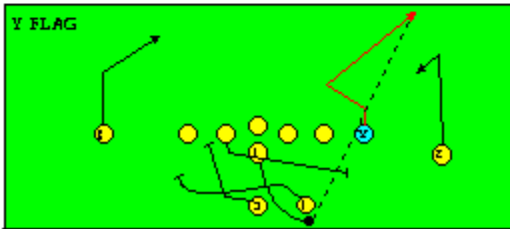

### I SLOT FORMATION • RUNS

**STRONG RIGHT FORMATION - RUNS**

# SHOTGUN RUNS & PASSES

PRO FORMATION PASSES

# The I SLOT FORMATION

**STRONG RIGHT FORMATION - PASSES**

# SHOTGUN RUNS & PASSES

THE 4-3 BASIC

KEY - LINE READS PLAY, THEN REACTS.  
 RUSH - LINE THINKS "PASS" FIRST  
 MAN - MAN TO MAN (ONE ON ONE) COVERAGE  
 STRONG - "Y" SIDE OF FIELD  
 WEAK - X SIDE OF FIELD