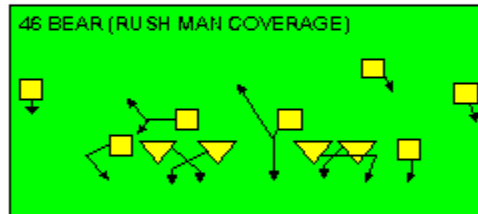

# The I SLOT FORMATION

**STRONG RIGHT FORMATION - PASSES**

# SHOTGUN RUNS & PASSES

THE 4-3 BASIC

KEY - LINE READS PLAY, THEN REACTS.  
 RUSH - LINE THINKS "PASS" FIRST  
 MAN - MAN TO MAN (ONE ON ONE) COVERAGE  
 STRONG - "Y" SIDE OF FIELD  
 WEAK - X SIDE OF FIELD