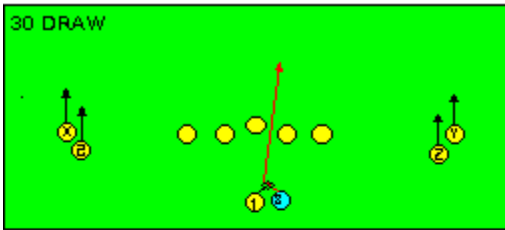

# The I SLOT FORMATION

**STRONG RIGHT FORMATION - PASSES**

# SHOTGUN RUNS & PASSES

THE 4-3 BASIC

KEY - LINE READS PLAY, THEN REACTS.  
 RUSH - LINE THINKS "PASS" FIRST  
 MAN - MAN TO MAN (ONE ON ONE) COVERAGE  
 STRONG - "Y" SIDE OF FIELD  
 WEAK - X SIDE OF FIELD