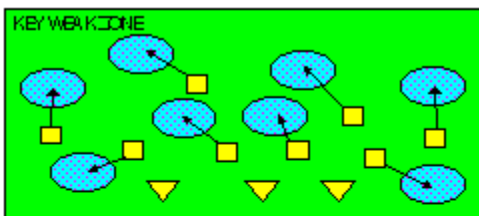

# The I SLOT FORMATION

**STRONG RIGHT FORMATION - PASSES**

# SHOTGUN RUNS & PASSES

THE 4-3 BASIC

KEY - LINE READS PLAY, THEN REACTS.  
 RUSH - LINE THINKS "PASS" FIRST  
 MAN - MAN TO MAN (ONE ON ONE) COVERAGE  
 STRONG - "Y" SIDE OF FIELD  
 WEAK - X SIDE OF FIELD

## THE 3- 4 DEFENSES

KEY - LINE READS PLAY, THEN REACTS  
 RUSH - LINE THINKS "PASS" FIRST  
 MAN - MAN TO MAN (ONE ON ONE) COVERAGE  
 STRONG - "Y" SIDE OF FIELD  
 WEAK - X SIDE OF FIELD  
 STACK - LINEBACKERS ARE SHIELDED BY  
 LINEMEN AND REACT AFTER READING.