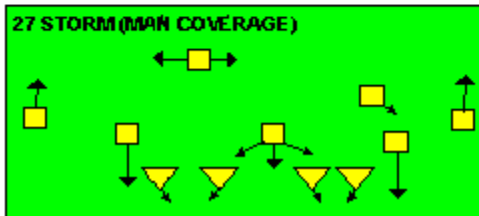

# SHOTGUN RUNS & PASSES

PRO FORMATION PASSES

# The I SLOT FORMATION

**STRONG RIGHT FORMATION - PASSES**

# SHOTGUN RUNS & PASSES

THE 4-3 BASIC

KEY - LINE READS PLAY, THEN REACTS.  
 RUSH - LINE THINKS "PASS" FIRST  
 MAN - MAN TO MAN (ONE ON ONE) COVERAGE  
 STRONG - "Y" SIDE OF FIELD  
 WEAK - X SIDE OF FIELD