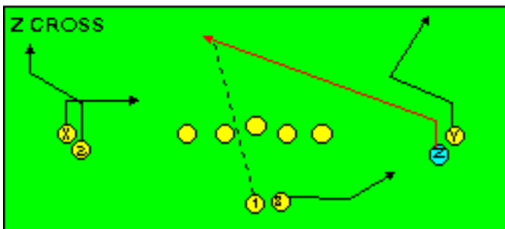

### I SLOT FORMATION • RUNS

**STRONG RIGHT FORMATION - RUNS**

# The I SLOT FORMATION

**STRONG RIGHT FORMATION - PASSES**

# SHOTGUN RUNS & PASSES

THE 4-3 BASIC

KEY - LINE READS PLAY, THEN REACTS.  
 RUSH - LINE THINKS "PASS" FIRST  
 MAN - MAN TO MAN (ONE ON ONE) COVERAGE  
 STRONG - "Y" SIDE OF FIELD  
 WEAK - X SIDE OF FIELD

## THE 3- 4 DEFENSES

KEY - LINE READS PLAY, THEN REACTS  
 RUSH - LINE THINKS "PASS" FIRST  
 MAN - MAN TO MAN (ONE ON ONE) COVERAGE  
 STRONG - "Y" SIDE OF FIELD  
 WEAK - X SIDE OF FIELD  
 STACK - LINEBACKERS ARE SHIELDED BY  
 LINEMEN AND REACT AFTER READING.