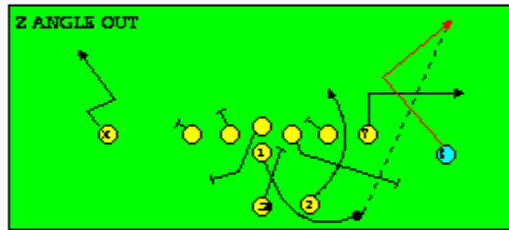

### I SLOT FORMATION • RUNS

**STRONG RIGHT FORMATION - RUNS**

# SHOTGUN RUNS & PASSES

PRO FORMATION PASSES

# The I SLOT FORMATION

**STRONG RIGHT FORMATION - PASSES**

# SHOTGUN RUNS & PASSES

THE 4-3 BASIC

KEY - LINE READS PLAY, THEN REACTS.  
 RUSH - LINE THINKS "PASS" FIRST  
 MAN - MAN TO MAN (ONE ON ONE) COVERAGE  
 STRONG - "Y" SIDE OF FIELD  
 WEAK - X SIDE OF FIELD