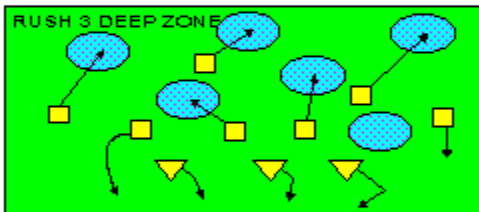

# The I SLOT FORMATION

**STRONG RIGHT FORMATION - PASSES**

# SHOTGUN RUNS & PASSES

THE 4-3 BASIC

KEY - LINE READS PLAY, THEN REACTS.  
 RUSH - LINE THINKS "PASS" FIRST  
 MAN - MAN TO MAN (ONE ON ONE) COVERAGE  
 STRONG - "Y" SIDE OF FIELD  
 WEAK - X SIDE OF FIELD

## THE 3- 4 DEFENSES

KEY - LINE READS PLAY, THEN REACTS  
 RUSH - LINE THINKS "PASS" FIRST  
 MAN - MAN TO MAN (ONE ON ONE) COVERAGE  
 STRONG - "Y" SIDE OF FIELD  
 WEAK - X SIDE OF FIELD  
 STACK - LINEBACKERS ARE SHIELDED BY  
 LINEMEN AND REACT AFTER READING.