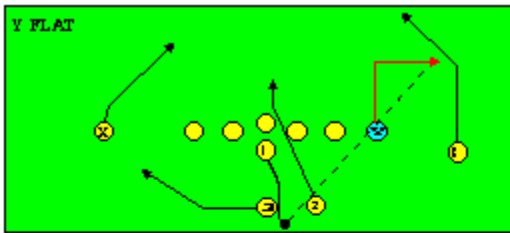

### I SLOT FORMATION • RUNS

**STRONG RIGHT FORMATION - RUNS**

# SHOTGUN RUNS & PASSES

PRO FORMATION PASSES

# The I SLOT FORMATION

**STRONG RIGHT FORMATION - PASSES**

# SHOTGUN RUNS & PASSES

THE 4-3 BASIC

KEY - LINE READS PLAY, THEN REACTS.  
 RUSH - LINE THINKS "PASS" FIRST  
 MAN - MAN TO MAN (ONE ON ONE) COVERAGE  
 STRONG - "Y" SIDE OF FIELD  
 WEAK - X SIDE OF FIELD