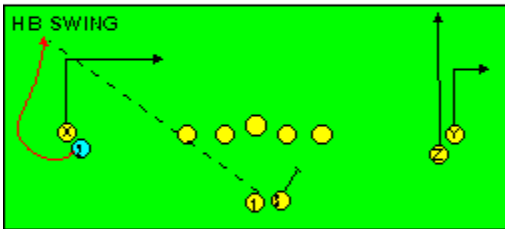

### I SLOT FORMATION • RUNS

**STRONG RIGHT FORMATION - RUNS**

# The I SLOT FORMATION

**STRONG RIGHT FORMATION - PASSES**

# SHOTGUN RUNS & PASSES

THE 4-3 BASIC

KEY - LINE READS PLAY, THEN REACTS.  
 RUSH - LINE THINKS "PASS" FIRST  
 MAN - MAN TO MAN (ONE ON ONE) COVERAGE  
 STRONG - "Y" SIDE OF FIELD  
 WEAK - X SIDE OF FIELD

## THE 3- 4 DEFENSES

KEY - LINE READS PLAY, THEN REACTS  
 RUSH - LINE THINKS "PASS" FIRST  
 MAN - MAN TO MAN (ONE ON ONE) COVERAGE  
 STRONG - "Y" SIDE OF FIELD  
 WEAK - X SIDE OF FIELD  
 STACK - LINEBACKERS ARE SHIELDED BY  
 LINEMEN AND REACT AFTER READING.