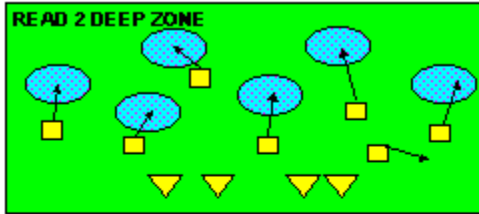

# The I SLOT FORMATION

**STRONG RIGHT FORMATION - PASSES**

# SHOTGUN RUNS & PASSES

THE 4-3 BASIC

KEY - LINE READS PLAY, THEN REACTS.  
 RUSH - LINE THINKS "PASS" FIRST  
 MAN - MAN TO MAN (ONE ON ONE) COVERAGE  
 STRONG - "Y" SIDE OF FIELD  
 WEAK - X SIDE OF FIELD