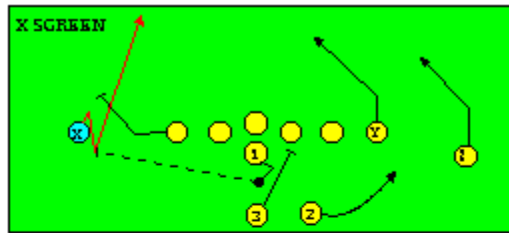

### I SLOT FORMATION • RUNS

**STRONG RIGHT FORMATION - RUNS**

# SHOTGUN RUNS & PASSES

PRO FORMATION PASSES

# The I SLOT FORMATION

**STRONG RIGHT FORMATION - PASSES**

# SHOTGUN RUNS & PASSES

THE 4-3 BASIC

KEY - LINE READS PLAY, THEN REACTS.  
 RUSH - LINE THINKS "PASS" FIRST  
 MAN - MAN TO MAN (ONE ON ONE) COVERAGE  
 STRONG - "Y" SIDE OF FIELD  
 WEAK - X SIDE OF FIELD