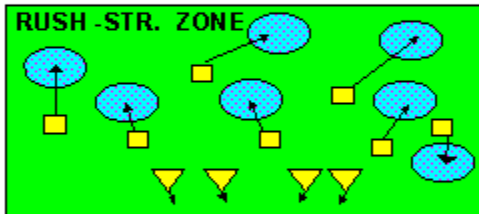

### I SLOT FORMATION • RUNS

**STRONG RIGHT FORMATION - RUNS**

# SHOTGUN RUNS & PASSES

PRO FORMATION PASSES

# The I SLOT FORMATION

**STRONG RIGHT FORMATION - PASSES**

# SHOTGUN RUNS & PASSES

THE 4-3 BASIC

KEY - LINE READS PLAY, THEN REACTS.  
 RUSH - LINE THINKS "PASS" FIRST  
 MAN - MAN TO MAN (ONE ON ONE) COVERAGE  
 STRONG - "Y" SIDE OF FIELD  
 WEAK - X SIDE OF FIELD