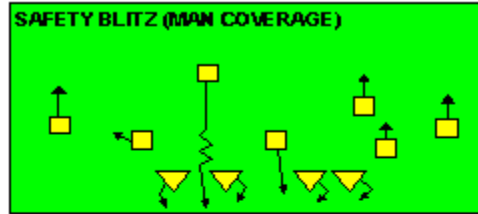

# The I SLOT FORMATION

**STRONG RIGHT FORMATION - PASSES**

# SHOTGUN RUNS & PASSES

THE 4-3 BASIC

KEY - LINE READS PLAY, THEN REACTS.  
 RUSH - LINE THINKS "PASS" FIRST  
 MAN - MAN TO MAN (ONE ON ONE) COVERAGE  
 STRONG - "Y" SIDE OF FIELD  
 WEAK - X SIDE OF FIELD