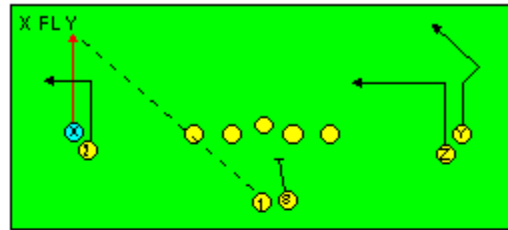

### I SLOT FORMATION • RUNS

**STRONG RIGHT FORMATION - RUNS**

# The I SLOT FORMATION

**STRONG RIGHT FORMATION - PASSES**

# SHOTGUN RUNS & PASSES

THE 4-3 BASIC

KEY - LINE READS PLAY, THEN REACTS.  
 RUSH - LINE THINKS "PASS" FIRST  
 MAN - MAN TO MAN (ONE ON ONE) COVERAGE  
 STRONG - "Y" SIDE OF FIELD  
 WEAK - X SIDE OF FIELD

## THE 3- 4 DEFENSES

KEY - LINE READS PLAY, THEN REACTS  
 RUSH - LINE THINKS "PASS" FIRST  
 MAN - MAN TO MAN (ONE ON ONE) COVERAGE  
 STRONG - "Y" SIDE OF FIELD  
 WEAK - X SIDE OF FIELD  
 STACK - LINEBACKERS ARE SHIELDED BY  
 LINEMEN AND REACT AFTER READING.