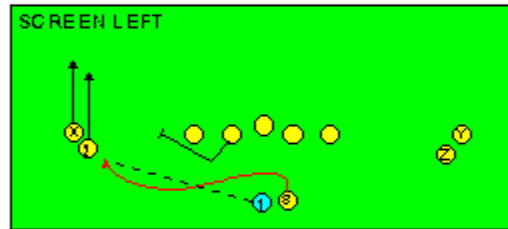

# The I SLOT FORMATION

**STRONG RIGHT FORMATION - PASSES**

# SHOTGUN RUNS & PASSES

THE 4-3 BASIC

KEY - LINE READS PLAY, THEN REACTS.  
 RUSH - LINE THINKS "PASS" FIRST  
 MAN - MAN TO MAN (ONE ON ONE) COVERAGE  
 STRONG - "Y" SIDE OF FIELD  
 WEAK - X SIDE OF FIELD