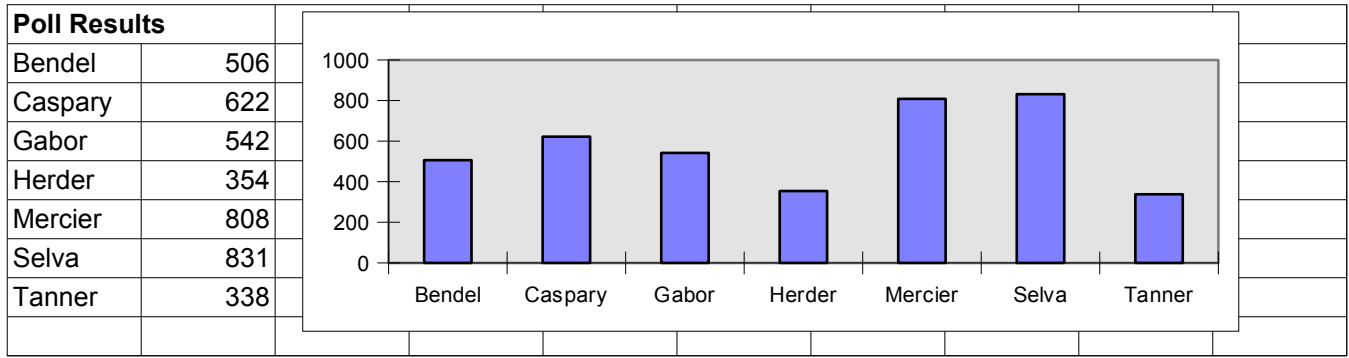

Poll Results

Regional Sales

Mileage Study 1

Mileage study							
Speed (mph)	Miles per gallon						
35	22						
35	20						
40	28						
40	31						
45	37						
45	38						
50	41						
50	39						
55	34						
55	37						
60	27						
60	30						