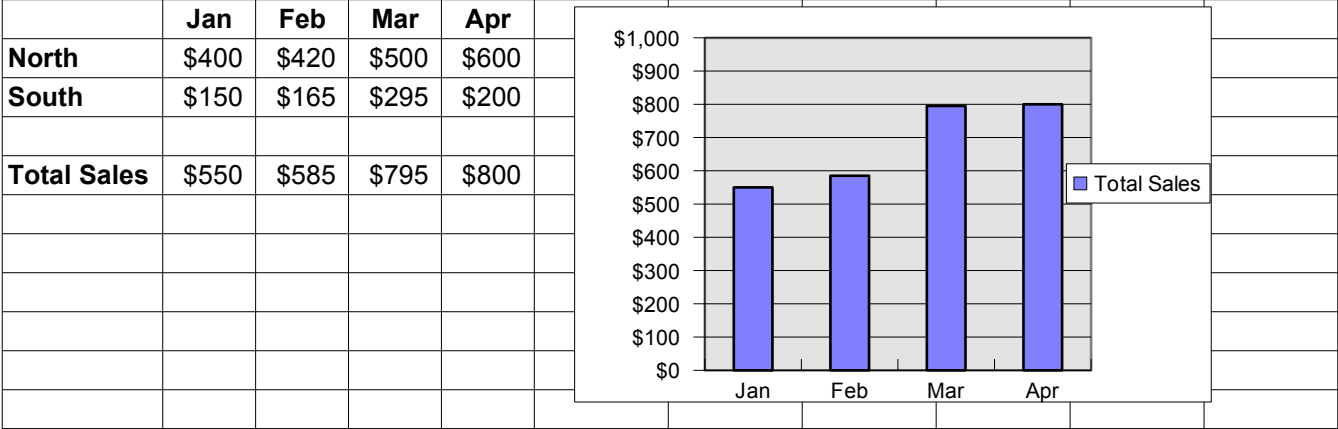

Poll Results

Regional Sales

Mileage Study 1

Mileage study							
Speed (mph)	Miles per gallon						
35	22						
35	20						
40	28						
40	31						
45	37						
45	38						
50	41						
50	39						
55	34						
55	37						
60	27						
60	30						