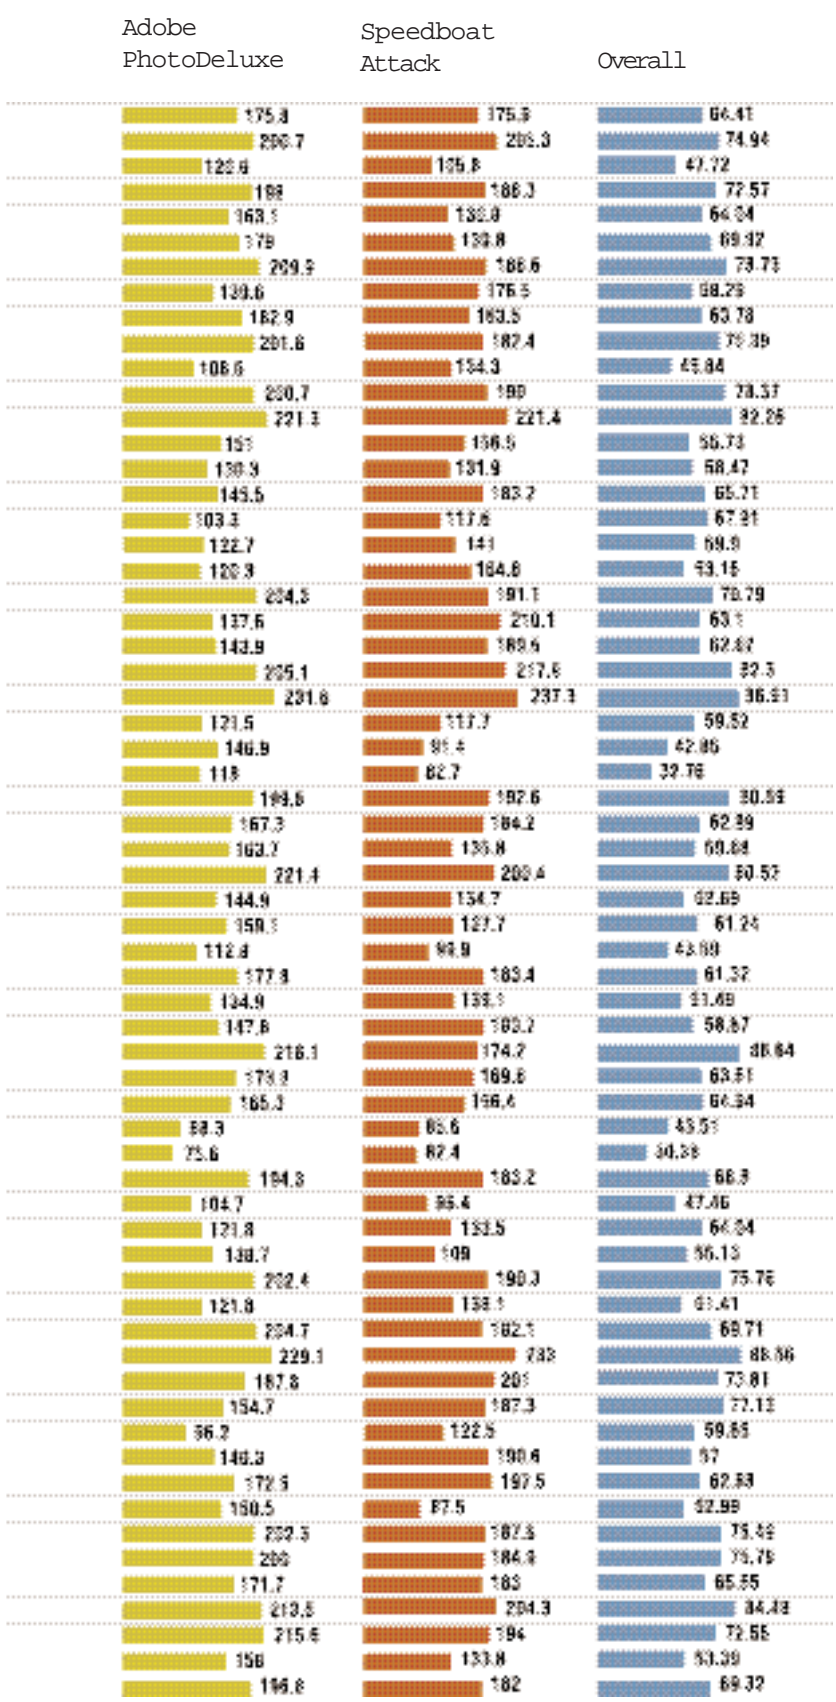

hardware

Comparison Test

Vital Statistics

	W instone	MS Works W ord	MS Works Spreadsheet	MS Works Database	Indeo Interactive
Alpha Data Celsius	17.5	118.9	129.1	144.9	97.1
Alpha Data P-II 400	19.1	128.8	146.9	174.3	174.3
APC Celsius	12.1	114	120.1	118.7	80
APC P-II	18.7	135.5	148.1	149.8	156
Big Apple P-II 550	17.1	131.2	139.8	149.5	125.7
Big Apple P-II 450	18.3	145.1	164.9	174.7	136
Box System	15.8	150.7	201	211.1	151.9
Box Ultima	13.2	140.7	138.3	150	128.7
CCS Space P-II 400	17.1	128.2	117.8	118.6	113.6
Compaq P-II 450	20	137.4	146	148.6	172.4
Compaq Presario 4010	18.5	116.7	127.5	120.2	181.2
Compaq Presario 4016	19.1	144.4	158.4	207.7	185
Desktop Festival 2-PC	21.3	166.3	198.3	217.1	118.4
Desktop Festival PS	19.6	130.9	136.8	138.9	82.7
Delta Celsius 400	16.9	109.5	103.3	111.1	103.2
Delta P-II 400	17	133.4	133.9	126.8	137.3
Green Valley P-II 450	18.6	142.2	158.8	177.3	136.7
Grey P-II 386	17	109.9	94.1	111.4	126.3
HP Business	12.7	115.9	117	115.1	120
HP Business 3300	19.2	131.4	128.6	135.3	125.9
HP Desktop 2000	13.9	116.4	147.5	168.2	185.1
Hewlett-Packard Pavilion 4000	14.3	129.9	138.1	143.7	174.3
Hewlett-Packard Pavilion 5500	20.8	161.3	197.4	209.5	176.2
Hewlett-Packard Pavilion 5510	20.6	158.6	216.7	237.4	167.6
IBM Alpha E Series 210	15.5	148.4	143.8	148.2	104.9
Induson (Delta P-II) 4500	13.2	68.9	63.5	60	62.2
Induson Trendy 3260	9.11	62.1	61.1	65.3	62.3
Lampo P-II 450	20.2	159.6	196.7	207.9	176.6
Logic 2000 P-II 450	14.6	130.4	133.1	136.7	169.4
Marcinica PC-4	16.9	113.2	111.2	123.6	135.9
Marcinica PC-5	19.4	161.7	149.1	203.4	181.7
Melrose Talisman 1	13.1	110.2	112.7	116.2	117.3
Melrose Talisman 2	14.3	151.8	166.2	176.9	123.5
Microcomp Cyber PC Celsius	11.1	157.7	104.1	97.8	72.7
Microcomp Cyber PC P-II	14.4	131.2	124.8	132.9	146.2
Minerva Amis Desktop 400	12.7	113.6	111.8	117.3	151.5
Netwiner Amis P-II 450	13.4	138.1	129.6	140.4	137.3
Net3 Jet 2460P	21.7	183.2	208.8	220.8	199.7
Oracle CSC 1100	16.5	132.7	125.6	135	194.4
PCS Celsius	17.1	128.1	136.7	140.2	128.4
Prosys Desktop 2000	11.7	102.5	104.6	108.5	53.6
Pathfinder P-IIcom (Macintosh)	8	94	63	58.5	59.6
Pathfinder P-IIcom (Linux)	18.1	141.1	120.7	122.6	141.1
QTrack Celsius	13.4	112.7	101.3	97.7	61.4
QTrack P-II 450	17.1	157.5	157	163.2	92.8
RP Tech Celsius 400	18.5	110.7	122.3	117.7	84.3
RP Tech P-II 450	20.1	138.5	139.2	148.5	188.6
SAMI Celsius 400	12.5	117.5	107.2	114.5	119.9
SAMI P-II 400	18.6	130.4	127.9	152.7	137.3
Siemens Scorpio 800	22	178.6	223.4	237.4	184.1
Siemens Scorpio 800	18	150.8	165.1	186.2	143.3
SuperCup P-II	21.2	137.8	135.6	141.9	180
Spanish Touch Celsius	18.2	110.5	101	88.4	101.8
Spanish Touch P-II 450	19.7	116.2	110.5	122.3	129.4
Vista P-II	15	130.9	169.2	176.2	93.8
Victory Epic 1000	18	121.6	61.8	94.8	77
Victory Epic 2000	19.9	137.9	139.6	148.4	173.8
Waves Home 4000	20.1	139.9	139.9	149.1	172.5
Xerox XSeries Performance 3000	15.7	139.1	158.7	163.6	98.5
Xerox XSeries 5130	21.4	173.8	212.5	225.6	150.6
Zenith One-Up Celsius	19	132.8	130.1	134.4	158.6
Zenith One-Up P-II	13.6	113	106.9	126.5	112.5
Zs Tech P-II 450	18.3	128.8	128.2	130.3	146.6

1/2 page
ver. AD