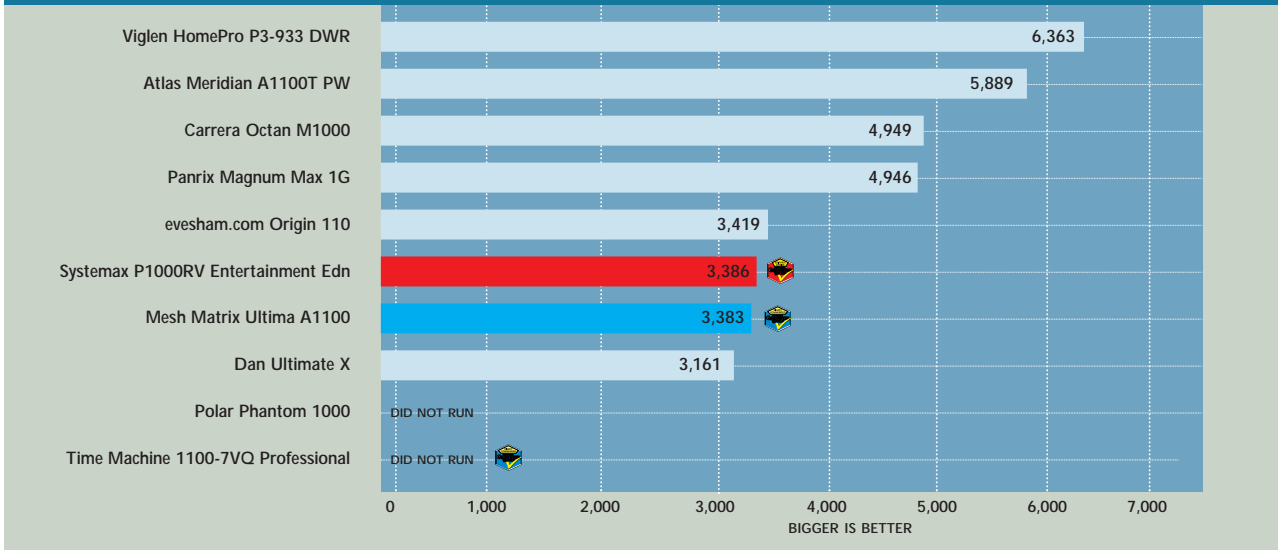

3DMark 2000 (1,280 x 1,024 at 16bit)