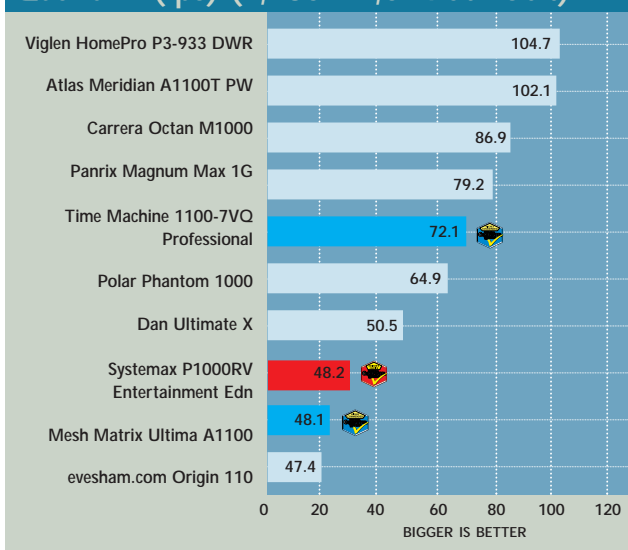

Quake III (fps) (1,280 x 1,024 at 16bit)