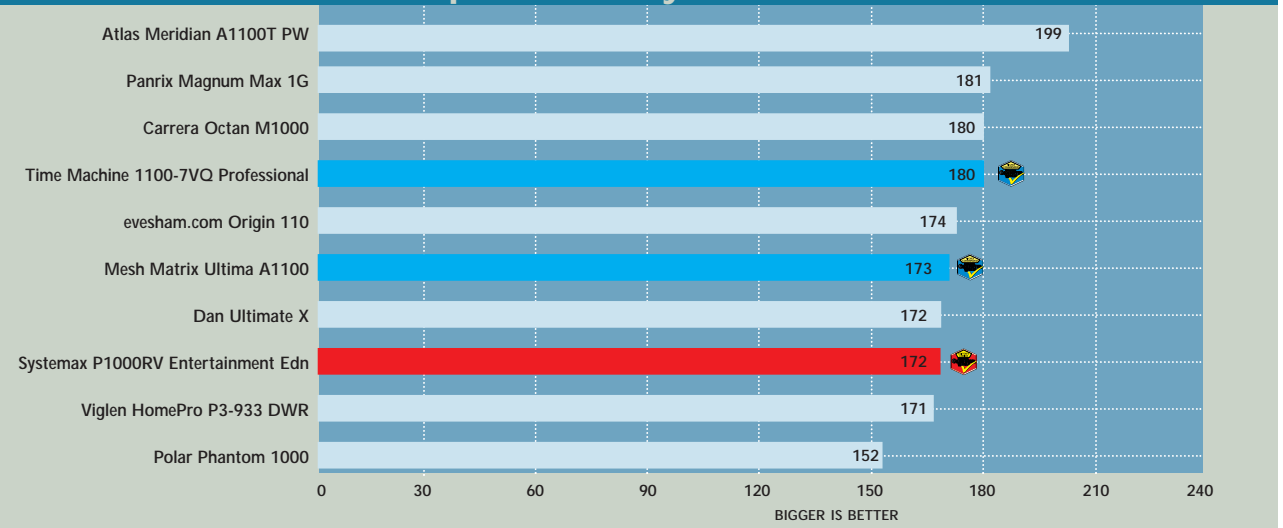

SYSmark 2000 office productivity