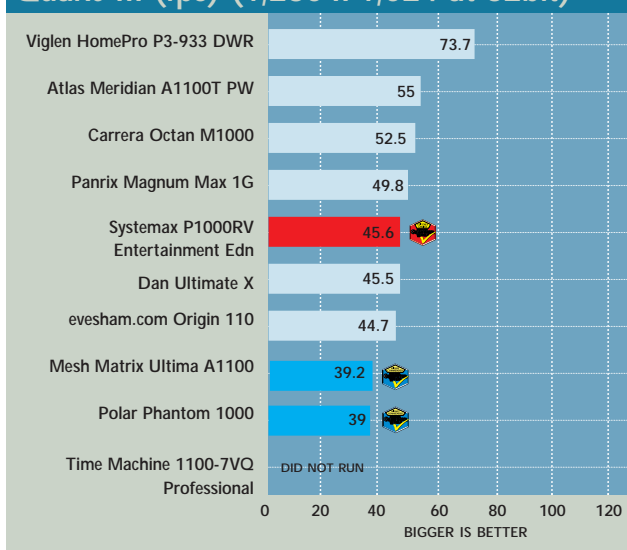

Quake III (fps) (1,280 x 1,024 at 32bit)