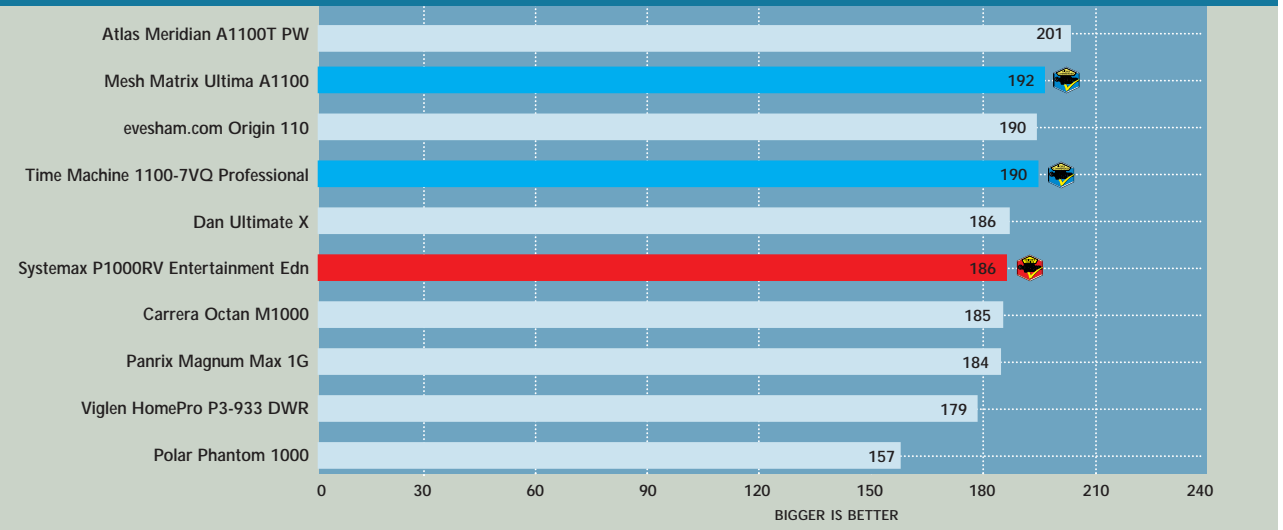

SYSmark 2000 Internet content creation