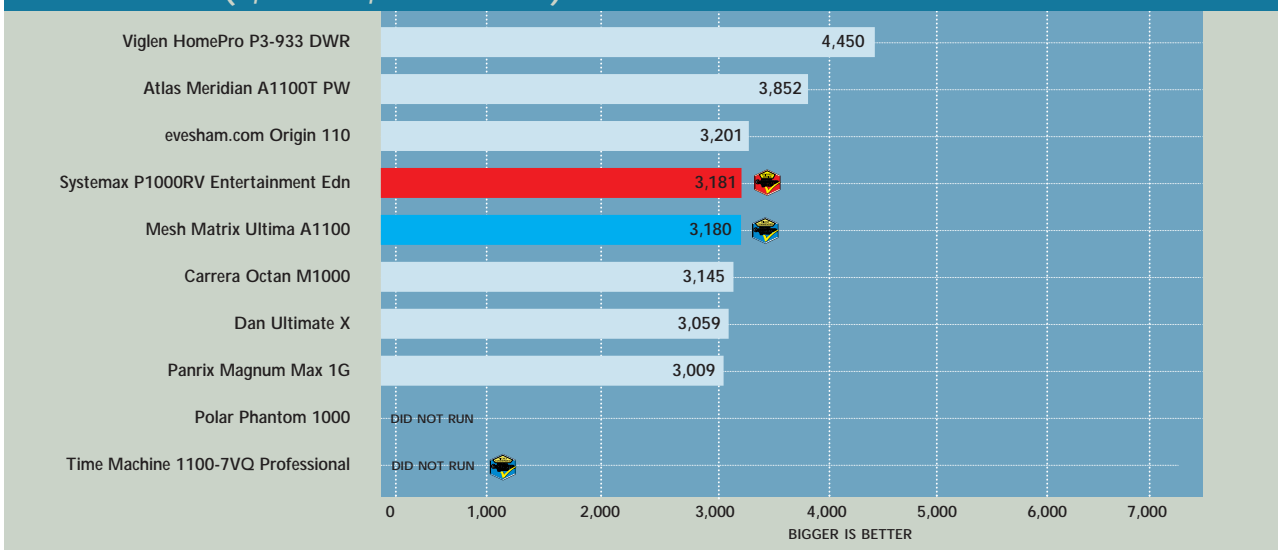

3DMark 2000 (1,280 x 1,024 at 32bit)