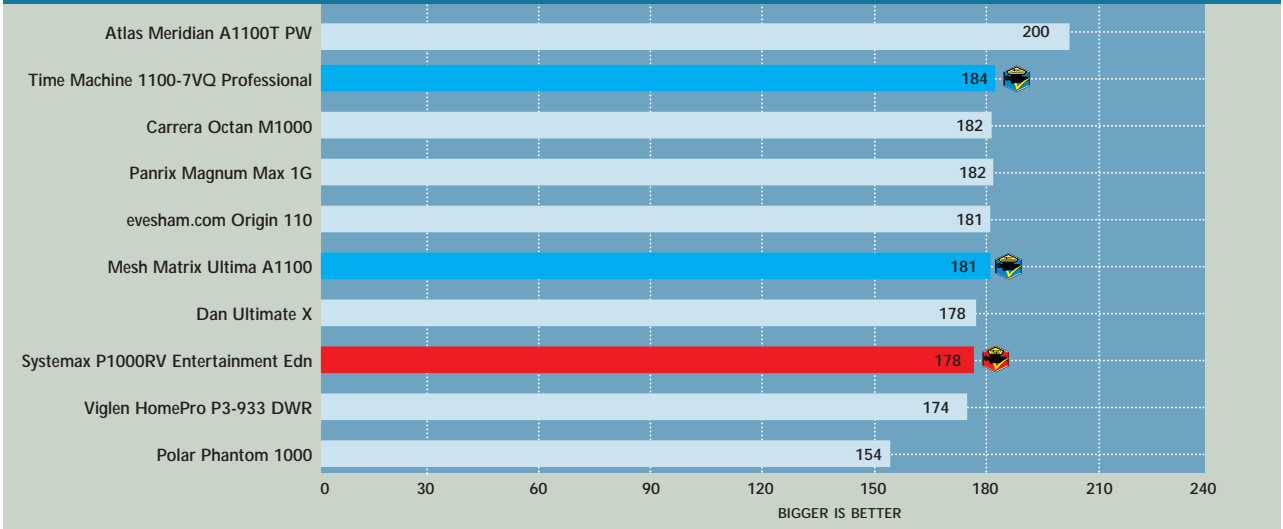

SYSmark 2000 overall