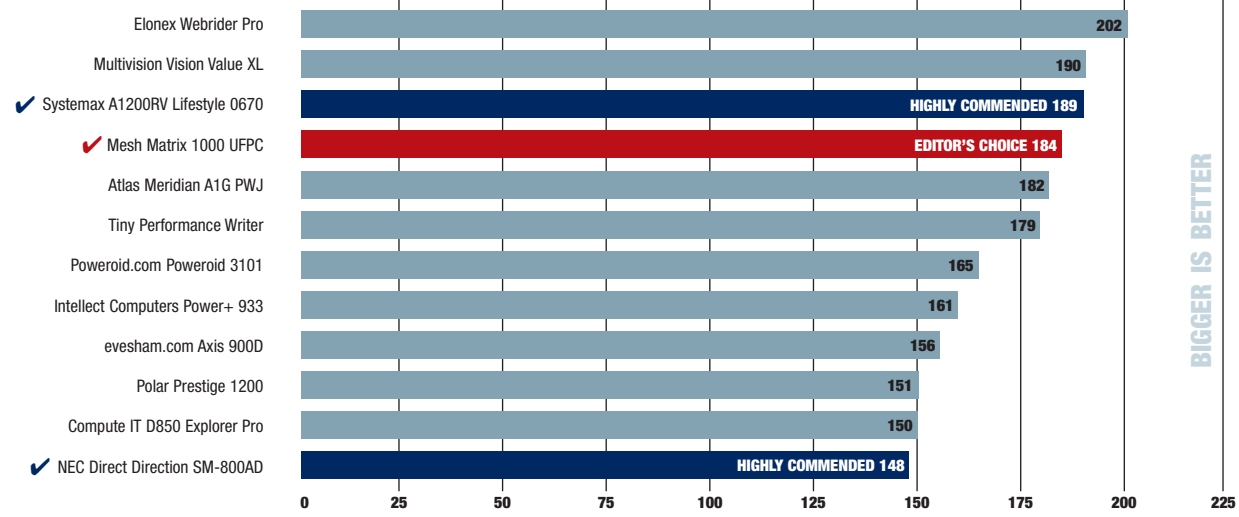

SYSmark 2000 overall