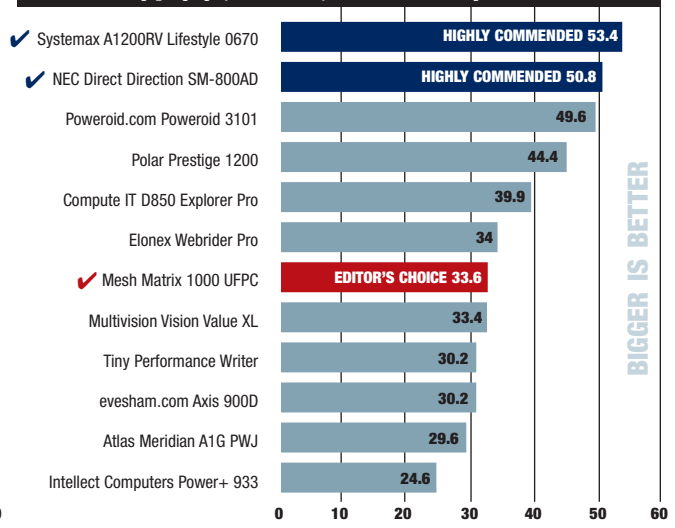

Quake III (fps) (1,280 x 1,024 at 32bit)

Please see page 68 for an explanation of how we tested the PCs