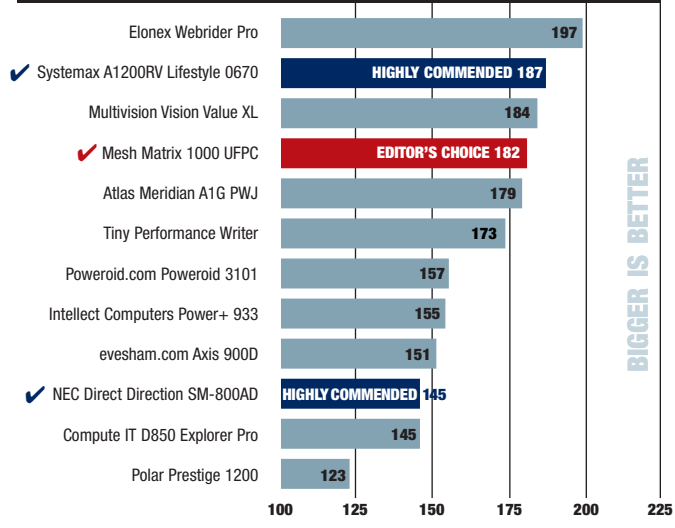

SYSmark 2000 office productivity