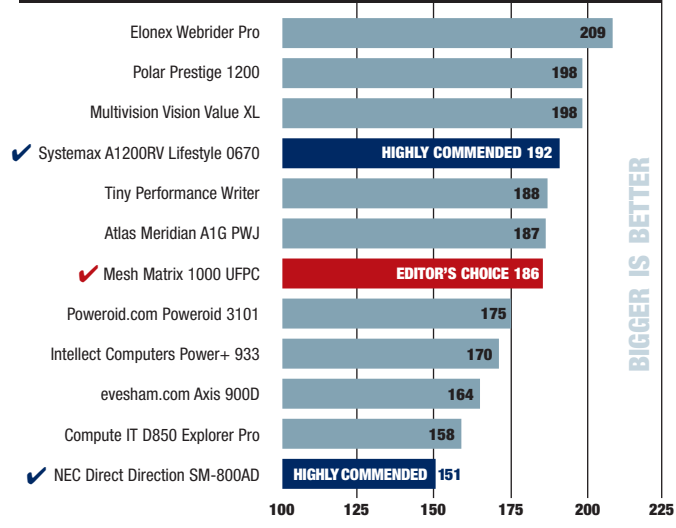

SYSmark 2000 Internet content creation