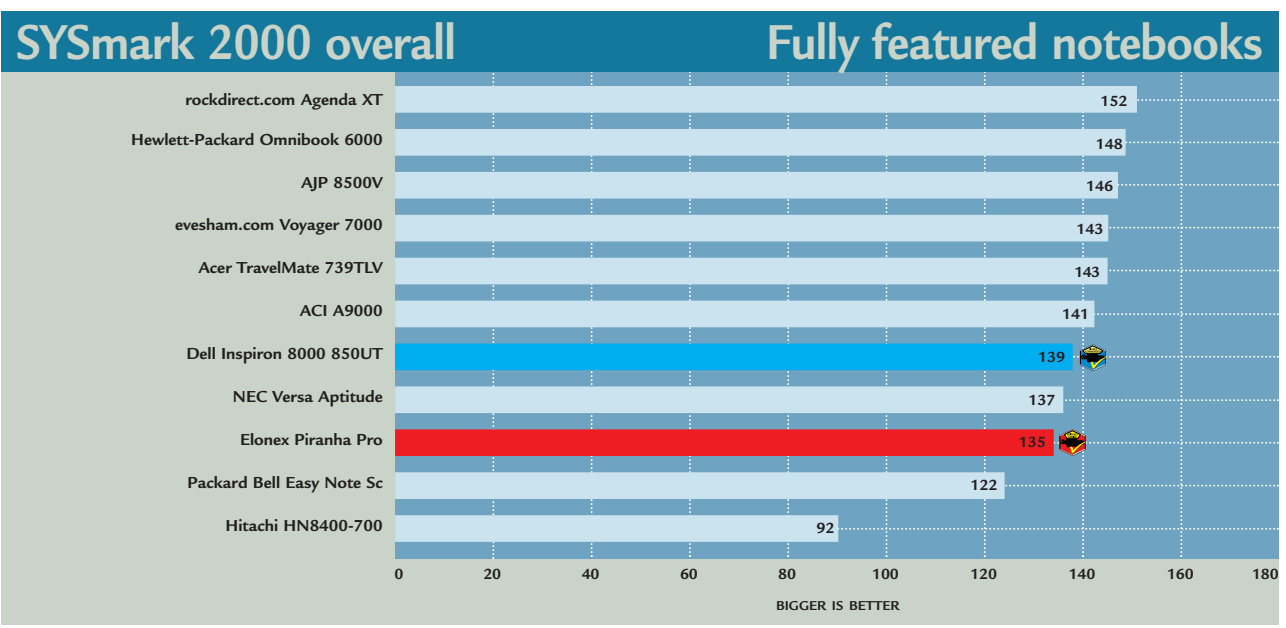

OVERALL A very attractive and well-built ultra-portable notebook, but the lack of network port and optical drive let it down

BUILD QUALITY	★★★★
PERFORMANCE	★★
VALUE FOR MONEY	★★★★
OVERALL RATING	★★★★

Fully featured notebooks