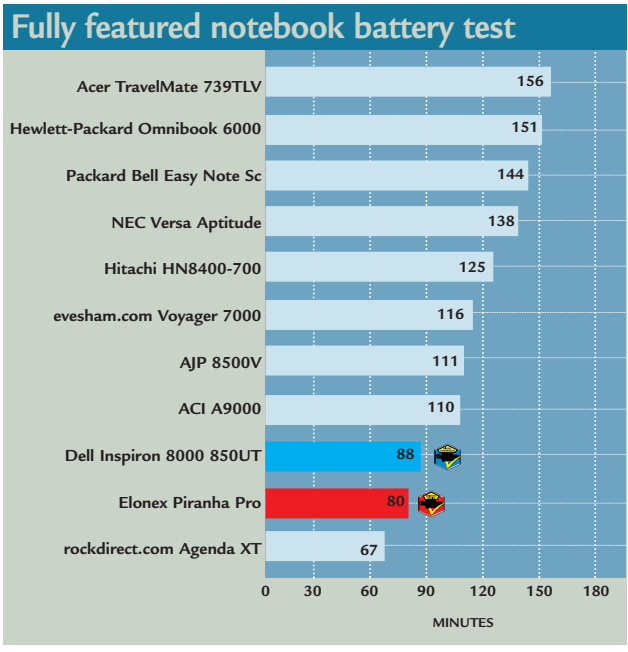

DETAILS

PRICE £1,937.57 (£1,649 exVAT)

CONTACT Toshiba 01932 828 828

www.toshiba.co.uk

PROS Slim; stylish; light and well built

CONS Mediocre performance; poor keyboard layout; no optical drive; no network port on the chassis

OVERALL A very attractive and well-built ultra-portable notebook, but the lack of network port and optical drive let it down

BUILD QUALITY	★★★★
PERFORMANCE	★★
VALUE FOR MONEY	★★★★
OVERALL RATING	★★★★

Fully featured notebooks