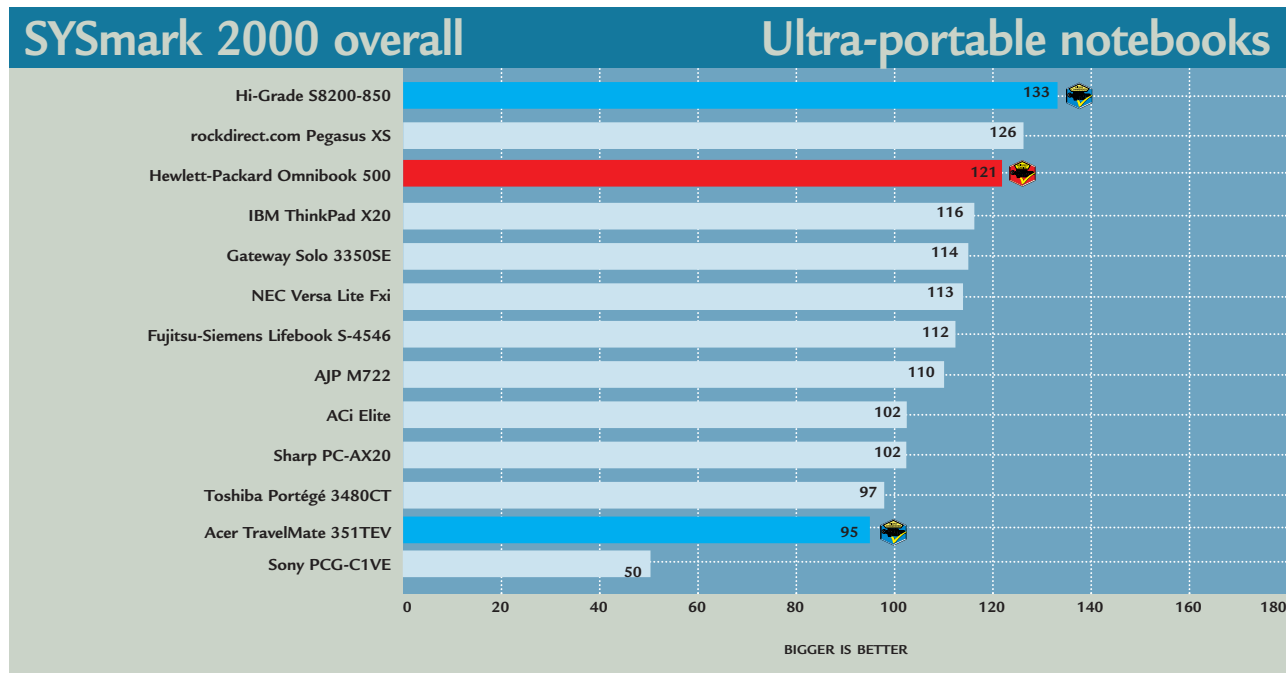

OVERALL A very attractive and well-built ultra-portable notebook, but the lack of network port and optical drive let it down

BUILD QUALITY	★★★★
PERFORMANCE	★★
VALUE FOR MONEY	★★★★
OVERALL RATING	★★★★

Fully featured notebooks