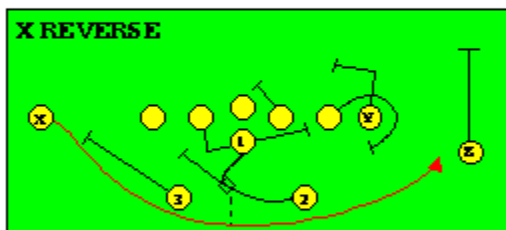

The PRO SPREAD FORMATION - RUNS

I SLOT FORMATION • RUNS

STRONG RIGHT FORMATION - RUNS

SHOTGUN RUNS & PASSES

PRO FORMATION PASSES

The I SLOT FORMATION

SHOTGUN RUNS & PASSES

THE 4-3 BASIC

KEY - LINE READS PLAY, THEN REACTS.
 RUSH - LINE THINKS "PASS" FIRST
 MAN - MAN TO MAN (ONE ON ONE) COVERAGE
 STRONG - "Y" SIDE OF FIELD
 WEAK - X SIDE OF FIELD

THE 3- 4 DEFENSES

KEY - LINE READS PLAY, THEN REACTS.
 RUSH - LINE THINKS "PASS" FIRST
 MAN - MAN TO MAN (ONE ON ONE) COVERAGE
 STRONG - "Y" SIDE OF FIELD
 WEAK - X SIDE OF FIELD
 STACK - LINEBACKERS ARE SHIELDED BY
 LINEMEN AND REACT AFTER READING.