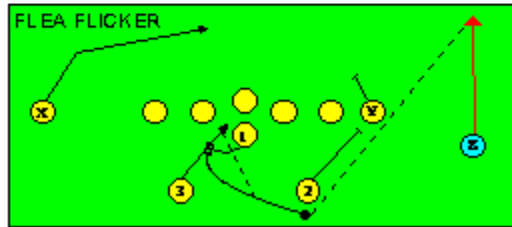

The PRO SPREAD FORMATION - RUNS

I SLOT FORMATION • RUNS

STRONG RIGHT FORMATION - RUNS

SHOTGUN RUNS & PASSES

PRO FORMATION PASSES

The I SLOT FORMATION

SHOTGUN RUNS & PASSES

THE 4-3 BASIC

KEY - LINE READS PLAY, THEN REACTS.
 RUSH - LINE THINKS "PASS" FIRST
 MAN - MAN TO MAN (ONE ON ONE) COVERAGE
 STRONG - "Y" SIDE OF FIELD
 WEAK - X SIDE OF FIELD

THE 3- 4 DEFENSES

KEY - LINE READS PLAY, THEN REACTS.
 RUSH - LINE THINKS "PASS" FIRST
 MAN - MAN TO MAN (ONE ON ONE) COVERAGE
 STRONG - "Y" SIDE OF FIELD
 WEAK - X SIDE OF FIELD
 STACK - LINEBACKERS ARE SHIELDED BY
 LINEMEN AND REACT AFTER READING.