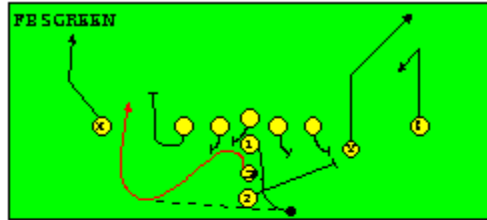

The PRO SPREAD FORMATION - RUNS

I SLOT FORMATION • RUNS

STRONG RIGHT FORMATION - RUNS

SHOTGUN RUNS & PASSES

PRO FORMATION PASSES

The I SLOT FORMATION

SHOTGUN RUNS & PASSES

THE 4-3 BASIC

KEY - LINE READS PLAY, THEN REACTS.
 RUSH - LINE THINKS "PASS" FIRST
 MAN - MAN TO MAN (ONE ON ONE) COVERAGE
 STRONG - "Y" SIDE OF FIELD
 WEAK - X SIDE OF FIELD

THE 3- 4 DEFENSES

KEY - LINE READS PLAY, THEN REACTS.
 RUSH - LINE THINKS "PASS" FIRST
 MAN - MAN TO MAN (ONE ON ONE) COVERAGE
 STRONG - "Y" SIDE OF FIELD
 WEAK - X SIDE OF FIELD
 STACK - LINEBACKERS ARE SHIELDED BY
 LINEMEN AND REACT AFTER READING.