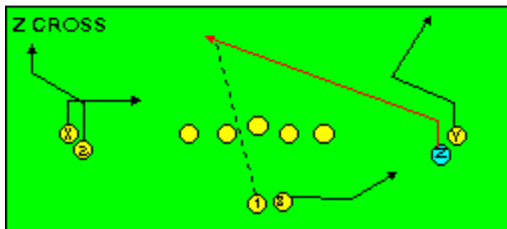

The PRO SPREAD FORMATION - RUNS

I SLOT FORMATION • RUNS

STRONG RIGHT FORMATION - RUNS

SHOTGUN RUNS & PASSES

PRO FORMATION PASSES

The I SLOT FORMATION

SHOTGUN RUNS & PASSES

THE 4-3 BASIC

KEY - LINE READS PLAY, THEN REACTS.
 RUSH - LINE THINKS "PASS" FIRST
 MAN - MAN TO MAN (ONE ON ONE) COVERAGE
 STRONG - "Y" SIDE OF FIELD
 WEAK - X SIDE OF FIELD

THE 3- 4 DEFENSES

KEY - LINE READS PLAY, THEN REACTS.
 RUSH - LINE THINKS "PASS" FIRST
 MAN - MAN TO MAN (ONE ON ONE) COVERAGE
 STRONG - "Y" SIDE OF FIELD
 WEAK - X SIDE OF FIELD
 STACK - LINEBACKERS ARE SHIELDED BY
 LINEMEN AND REACT AFTER READING.