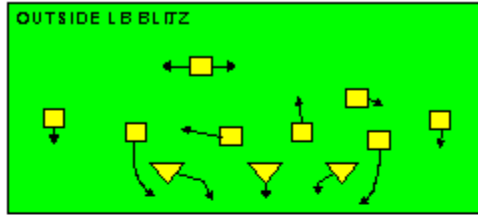

The PRO SPREAD FORMATION - RUNS

I SLOT FORMATION • RUNS

STRONG RIGHT FORMATION - RUNS

SHOTGUN RUNS & PASSES

PRO FORMATION PASSES

The I SLOT FORMATION

SHOTGUN RUNS & PASSES

THE 4-3 BASIC

KEY - LINE READS PLAY, THEN REACTS.
 RUSH - LINE THINKS "PASS" FIRST
 MAN - MAN TO MAN (ONE ON ONE) COVERAGE
 STRONG - "Y" SIDE OF FIELD
 WEAK - X SIDE OF FIELD

THE 3- 4 DEFENSES

KEY - LINE READS PLAY, THEN REACTS.
 RUSH - LINE THINKS "PASS" FIRST
 MAN - MAN TO MAN (ONE ON ONE) COVERAGE
 STRONG - "Y" SIDE OF FIELD
 WEAK - X SIDE OF FIELD
 STACK - LINEBACKERS ARE SHIELDED BY
 LINEMEN AND REACT AFTER READING.