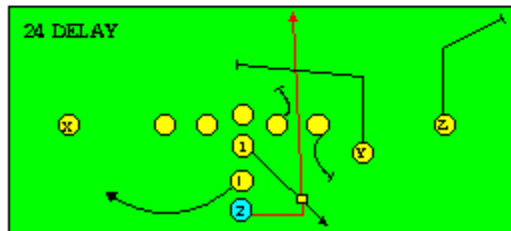

The PRO SPREAD FORMATION - RUNS

I SLOT FORMATION • RUNS

STRONG RIGHT FORMATION - RUNS

SHOTGUN RUNS & PASSES

PRO FORMATION PASSES

The I SLOT FORMATION

SHOTGUN RUNS & PASSES

THE 4-3 BASIC

KEY - LINE READS PLAY, THEN REACTS.
 RUSH - LINE THINKS "PASS" FIRST
 MAN - MAN TO MAN (ONE ON ONE) COVERAGE
 STRONG - "Y" SIDE OF FIELD
 WEAK - X SIDE OF FIELD

THE 3- 4 DEFENSES

KEY - LINE READS PLAY, THEN REACTS.
 RUSH - LINE THINKS "PASS" FIRST
 MAN - MAN TO MAN (ONE ON ONE) COVERAGE
 STRONG - "Y" SIDE OF FIELD
 WEAK - X SIDE OF FIELD
 STACK - LINEBACKERS ARE SHIELDED BY
 LINEMEN AND REACT AFTER READING.