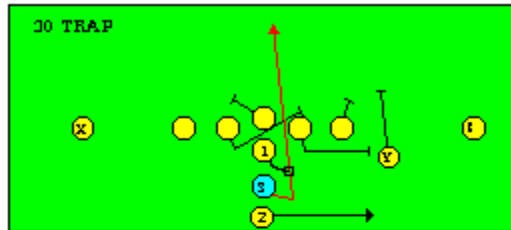

The PRO SPREAD FORMATION - RUNS

I SLOT FORMATION • RUNS

STRONG RIGHT FORMATION - RUNS

SHOTGUN RUNS & PASSES

PRO FORMATION PASSES

The I SLOT FORMATION

SHOTGUN RUNS & PASSES

THE 4-3 BASIC

KEY - LINE READS PLAY, THEN REACTS.
 RUSH - LINE THINKS "PASS" FIRST
 MAN - MAN TO MAN (ONE ON ONE) COVERAGE
 STRONG - "Y" SIDE OF FIELD
 WEAK - X SIDE OF FIELD

THE 3- 4 DEFENSES

KEY - LINE READS PLAY, THEN REACTS.
 RUSH - LINE THINKS "PASS" FIRST
 MAN - MAN TO MAN (ONE ON ONE) COVERAGE
 STRONG - "Y" SIDE OF FIELD
 WEAK - X SIDE OF FIELD
 STACK - LINEBACKERS ARE SHIELDED BY
 LINEMEN AND REACT AFTER READING.