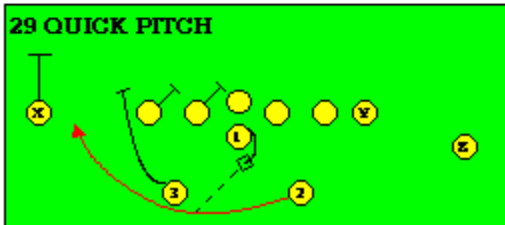

The PRO SPREAD FORMATION - RUNS

I SLOT FORMATION • RUNS

STRONG RIGHT FORMATION - RUNS

SHOTGUN RUNS & PASSES

PRO FORMATION PASSES

The I SLOT FORMATION

SHOTGUN RUNS & PASSES

THE 4-3 BASIC

KEY - LINE READS PLAY, THEN REACTS.
 RUSH - LINE THINKS "PASS" FIRST
 MAN - MAN TO MAN (ONE ON ONE) COVERAGE
 STRONG - "Y" SIDE OF FIELD
 WEAK - X SIDE OF FIELD

THE 3- 4 DEFENSES

KEY - LINE READS PLAY, THEN REACTS.
 RUSH - LINE THINKS "PASS" FIRST
 MAN - MAN TO MAN (ONE ON ONE) COVERAGE
 STRONG - "Y" SIDE OF FIELD
 WEAK - X SIDE OF FIELD
 STACK - LINEBACKERS ARE SHIELDED BY
 LINEMEN AND REACT AFTER READING.