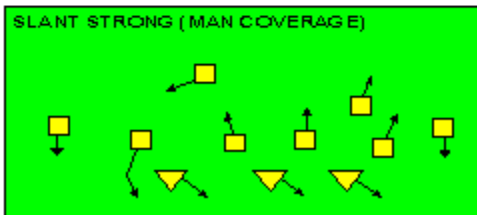

The PRO SPREAD FORMATION - RUNS

I SLOT FORMATION • RUNS

STRONG RIGHT FORMATION - RUNS

SHOTGUN RUNS & PASSES

PRO FORMATION PASSES

The I SLOT FORMATION

SHOTGUN RUNS & PASSES

THE 4-3 BASIC

KEY - LINE READS PLAY, THEN REACTS.
 RUSH - LINE THINKS "PASS" FIRST
 MAN - MAN TO MAN (ONE ON ONE) COVERAGE
 STRONG - "Y" SIDE OF FIELD
 WEAK - X SIDE OF FIELD

THE 3- 4 DEFENSES

KEY - LINE READS PLAY, THEN REACTS.
 RUSH - LINE THINKS "PASS" FIRST
 MAN - MAN TO MAN (ONE ON ONE) COVERAGE
 STRONG - "Y" SIDE OF FIELD
 WEAK - X SIDE OF FIELD
 STACK - LINEBACKERS ARE SHIELDED BY
 LINEMEN AND REACT AFTER READING.