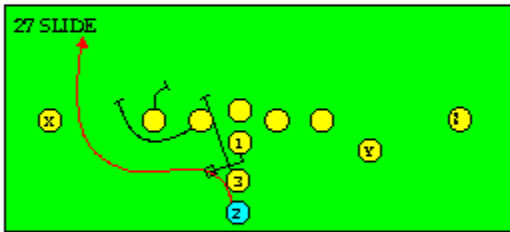

The PRO SPREAD FORMATION - RUNS

I SLOT FORMATION • RUNS

STRONG RIGHT FORMATION - RUNS

SHOTGUN RUNS & PASSES

PRO FORMATION PASSES

The I SLOT FORMATION

SHOTGUN RUNS & PASSES

THE 4-3 BASIC

KEY - LINE READS PLAY, THEN REACTS.
 RUSH - LINE THINKS "PASS" FIRST
 MAN - MAN TO MAN (ONE ON ONE) COVERAGE
 STRONG - "Y" SIDE OF FIELD
 WEAK - X SIDE OF FIELD

THE 3- 4 DEFENSES

KEY - LINE READS PLAY, THEN REACTS.
 RUSH - LINE THINKS "PASS" FIRST
 MAN - MAN TO MAN (ONE ON ONE) COVERAGE
 STRONG - "Y" SIDE OF FIELD
 WEAK - X SIDE OF FIELD
 STACK - LINEBACKERS ARE SHIELDED BY
 LINEMEN AND REACT AFTER READING.