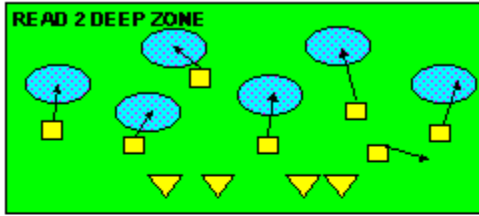

The PRO SPREAD FORMATION - RUNS

I SLOT FORMATION • RUNS

STRONG RIGHT FORMATION - RUNS

SHOTGUN RUNS & PASSES

PRO FORMATION PASSES

The I SLOT FORMATION

SHOTGUN RUNS & PASSES

THE 4-3 BASIC

KEY - LINE READS PLAY, THEN REACTS.
 RUSH - LINE THINKS "PASS" FIRST
 MAN - MAN TO MAN (ONE ON ONE) COVERAGE
 STRONG - "Y" SIDE OF FIELD
 WEAK - X SIDE OF FIELD

THE 3- 4 DEFENSES

KEY - LINE READS PLAY, THEN REACTS.
 RUSH - LINE THINKS "PASS" FIRST
 MAN - MAN TO MAN (ONE ON ONE) COVERAGE
 STRONG - "Y" SIDE OF FIELD
 WEAK - X SIDE OF FIELD
 STACK - LINEBACKERS ARE SHIELDED BY
 LINEMEN AND REACT AFTER READING.