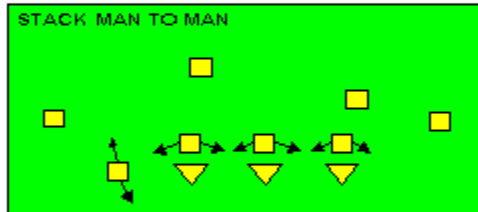

The PRO SPREAD FORMATION - RUNS

I SLOT FORMATION • RUNS

STRONG RIGHT FORMATION - RUNS

SHOTGUN RUNS & PASSES

PRO FORMATION PASSES

The I SLOT FORMATION

SHOTGUN RUNS & PASSES

THE 4-3 BASIC

KEY - LINE READS PLAY, THEN REACTS.
 RUSH - LINE THINKS "PASS" FIRST
 MAN - MAN TO MAN (ONE ON ONE) COVERAGE
 STRONG - "Y" SIDE OF FIELD
 WEAK - X SIDE OF FIELD

THE 3- 4 DEFENSES

KEY - LINE READS PLAY, THEN REACTS.
 RUSH - LINE THINKS "PASS" FIRST
 MAN - MAN TO MAN (ONE ON ONE) COVERAGE
 STRONG - "Y" SIDE OF FIELD
 WEAK - X SIDE OF FIELD
 STACK - LINEBACKERS ARE SHIELDED BY
 LINEMEN AND REACT AFTER READING.