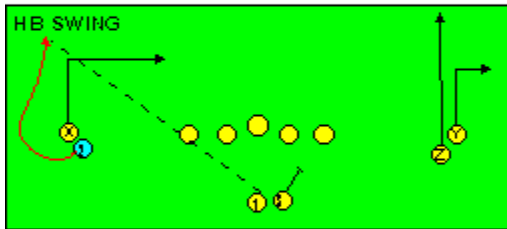

The PRO SPREAD FORMATION - RUNS

I SLOT FORMATION • RUNS

STRONG RIGHT FORMATION - RUNS

SHOTGUN RUNS & PASSES

PRO FORMATION PASSES

The I SLOT FORMATION

SHOTGUN RUNS & PASSES

THE 4-3 BASIC

KEY - LINE READS PLAY, THEN REACTS.
 RUSH - LINE THINKS "PASS" FIRST
 MAN - MAN TO MAN (ONE ON ONE) COVERAGE
 STRONG - "Y" SIDE OF FIELD
 WEAK - X SIDE OF FIELD

THE 3- 4 DEFENSES

KEY - LINE READS PLAY, THEN REACTS.
 RUSH - LINE THINKS "PASS" FIRST
 MAN - MAN TO MAN (ONE ON ONE) COVERAGE
 STRONG - "Y" SIDE OF FIELD
 WEAK - X SIDE OF FIELD
 STACK - LINEBACKERS ARE SHIELDED BY
 LINEMEN AND REACT AFTER READING.