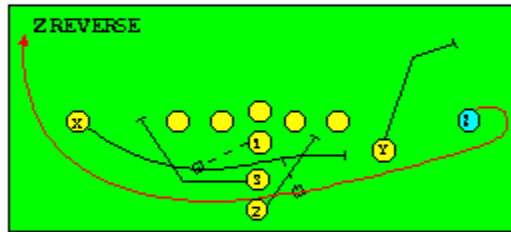

The PRO SPREAD FORMATION - RUNS

I SLOT FORMATION • RUNS

STRONG RIGHT FORMATION - RUNS

SHOTGUN RUNS & PASSES

PRO FORMATION PASSES

The I SLOT FORMATION

SHOTGUN RUNS & PASSES

THE 4-3 BASIC

KEY - LINE READS PLAY, THEN REACTS.
 RUSH - LINE THINKS "PASS" FIRST
 MAN - MAN TO MAN (ONE ON ONE) COVERAGE
 STRONG - "Y" SIDE OF FIELD
 WEAK - X SIDE OF FIELD

THE 3- 4 DEFENSES

KEY - LINE READS PLAY, THEN REACTS.
 RUSH - LINE THINKS "PASS" FIRST
 MAN - MAN TO MAN (ONE ON ONE) COVERAGE
 STRONG - "Y" SIDE OF FIELD
 WEAK - X SIDE OF FIELD
 STACK - LINEBACKERS ARE SHIELDED BY
 LINEMEN AND REACT AFTER READING.