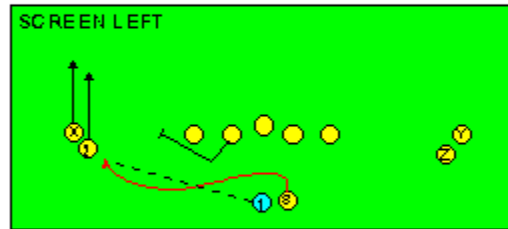

The PRO SPREAD FORMATION - RUNS

I SLOT FORMATION • RUNS

STRONG RIGHT FORMATION - RUNS

SHOTGUN RUNS & PASSES

PRO FORMATION PASSES

The I SLOT FORMATION

SHOTGUN RUNS & PASSES

THE 4-3 BASIC

KEY - LINE READS PLAY, THEN REACTS.
 RUSH - LINE THINKS "PASS" FIRST
 MAN - MAN TO MAN (ONE ON ONE) COVERAGE
 STRONG - "Y" SIDE OF FIELD
 WEAK - X SIDE OF FIELD

THE 3- 4 DEFENSES

KEY - LINE READS PLAY, THEN REACTS.
 RUSH - LINE THINKS "PASS" FIRST
 MAN - MAN TO MAN (ONE ON ONE) COVERAGE
 STRONG - "Y" SIDE OF FIELD
 WEAK - X SIDE OF FIELD
 STACK - LINEBACKERS ARE SHIELDED BY
 LINEMEN AND REACT AFTER READING.