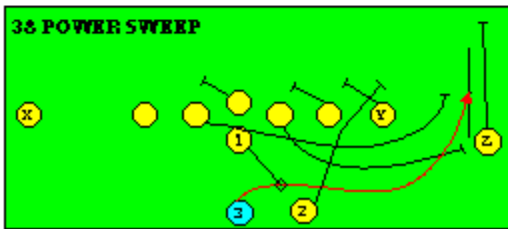

The PRO SPREAD FORMATION - RUNS

I SLOT FORMATION • RUNS

STRONG RIGHT FORMATION - RUNS

SHOTGUN RUNS & PASSES

PRO FORMATION PASSES

The I SLOT FORMATION

SHOTGUN RUNS & PASSES

THE 4-3 BASIC

KEY - LINE READS PLAY, THEN REACTS.
 RUSH - LINE THINKS "PASS" FIRST
 MAN - MAN TO MAN (ONE ON ONE) COVERAGE
 STRONG - "Y" SIDE OF FIELD
 WEAK - X SIDE OF FIELD

THE 3- 4 DEFENSES

KEY - LINE READS PLAY, THEN REACTS.
 RUSH - LINE THINKS "PASS" FIRST
 MAN - MAN TO MAN (ONE ON ONE) COVERAGE
 STRONG - "Y" SIDE OF FIELD
 WEAK - X SIDE OF FIELD
 STACK - LINEBACKERS ARE SHIELDED BY
 LINEMEN AND REACT AFTER READING.