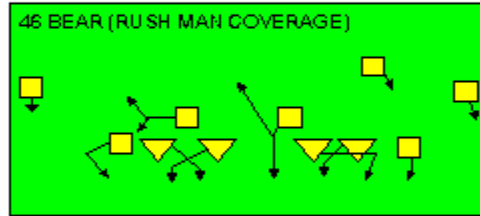

The PRO SPREAD FORMATION - RUNS

I SLOT FORMATION • RUNS

STRONG RIGHT FORMATION - RUNS

SHOTGUN RUNS & PASSES

PRO FORMATION PASSES

The I SLOT FORMATION

SHOTGUN RUNS & PASSES

THE 4-3 BASIC

KEY - LINE READS PLAY, THEN REACTS.
 RUSH - LINE THINKS "PASS" FIRST
 MAN - MAN TO MAN (ONE ON ONE) COVERAGE
 STRONG - "Y" SIDE OF FIELD
 WEAK - X SIDE OF FIELD

THE 3- 4 DEFENSES

KEY - LINE READS PLAY, THEN REACTS.
 RUSH - LINE THINKS "PASS" FIRST
 MAN - MAN TO MAN (ONE ON ONE) COVERAGE
 STRONG - "Y" SIDE OF FIELD
 WEAK - X SIDE OF FIELD
 STACK - LINEBACKERS ARE SHIELDED BY
 LINEMEN AND REACT AFTER READING.