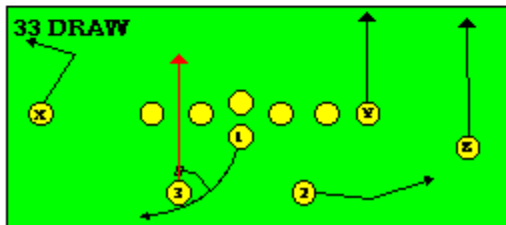

The PRO SPREAD FORMATION - RUNS

I SLOT FORMATION • RUNS

STRONG RIGHT FORMATION - RUNS

SHOTGUN RUNS & PASSES

PRO FORMATION PASSES

The I SLOT FORMATION

SHOTGUN RUNS & PASSES

THE 4-3 BASIC

KEY - LINE READS PLAY, THEN REACTS.
 RUSH - LINE THINKS "PASS" FIRST
 MAN - MAN TO MAN (ONE ON ONE) COVERAGE
 STRONG - "Y" SIDE OF FIELD
 WEAK - X SIDE OF FIELD

THE 3- 4 DEFENSES

KEY - LINE READS PLAY, THEN REACTS.
 RUSH - LINE THINKS "PASS" FIRST
 MAN - MAN TO MAN (ONE ON ONE) COVERAGE
 STRONG - "Y" SIDE OF FIELD
 WEAK - X SIDE OF FIELD
 STACK - LINEBACKERS ARE SHIELDED BY
 LINEMEN AND REACT AFTER READING.