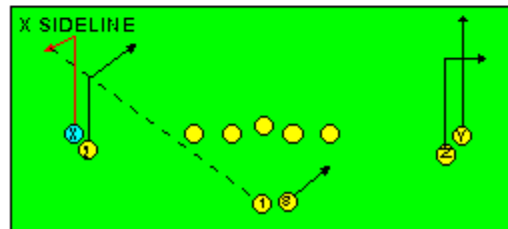

The PRO SPREAD FORMATION - RUNS

I SLOT FORMATION • RUNS

STRONG RIGHT FORMATION - RUNS

SHOTGUN RUNS & PASSES

PRO FORMATION PASSES

The I SLOT FORMATION

SHOTGUN RUNS & PASSES

THE 4-3 BASIC

KEY - LINE READS PLAY, THEN REACTS.
 RUSH - LINE THINKS "PASS" FIRST
 MAN - MAN TO MAN (ONE ON ONE) COVERAGE
 STRONG - "Y" SIDE OF FIELD
 WEAK - X SIDE OF FIELD

THE 3- 4 DEFENSES

KEY - LINE READS PLAY, THEN REACTS.
 RUSH - LINE THINKS "PASS" FIRST
 MAN - MAN TO MAN (ONE ON ONE) COVERAGE
 STRONG - "Y" SIDE OF FIELD
 WEAK - X SIDE OF FIELD
 STACK - LINEBACKERS ARE SHIELDED BY
 LINEMEN AND REACT AFTER READING.