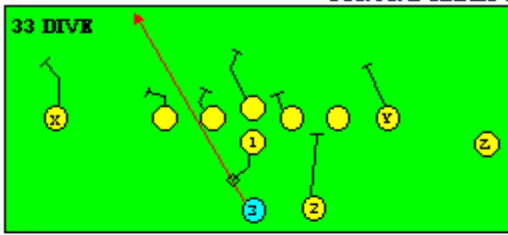

The PRO SPREAD FORMATION - RUNS

I SLOT FORMATION • RUNS

STRONG RIGHT FORMATION - RUNS

SHOTGUN RUNS & PASSES

PRO FORMATION PASSES

The I SLOT FORMATION

SHOTGUN RUNS & PASSES

THE 4-3 BASIC

KEY - LINE READS PLAY, THEN REACTS.
 RUSH - LINE THINKS "PASS" FIRST
 MAN - MAN TO MAN (ONE ON ONE) COVERAGE
 STRONG - "Y" SIDE OF FIELD
 WEAK - X SIDE OF FIELD

THE 3- 4 DEFENSES

KEY - LINE READS PLAY, THEN REACTS.
 RUSH - LINE THINKS "PASS" FIRST
 MAN - MAN TO MAN (ONE ON ONE) COVERAGE
 STRONG - "Y" SIDE OF FIELD
 WEAK - X SIDE OF FIELD
 STACK - LINEBACKERS ARE SHIELDED BY
 LINEMEN AND REACT AFTER READING.