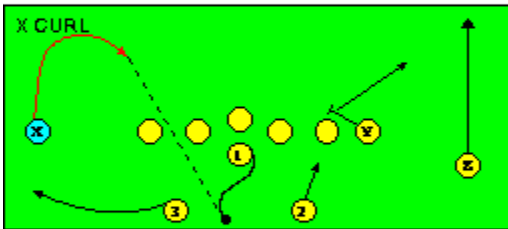

The PRO SPREAD FORMATION - RUNS

I SLOT FORMATION • RUNS

STRONG RIGHT FORMATION - RUNS

SHOTGUN RUNS & PASSES

PRO FORMATION PASSES

The I SLOT FORMATION

SHOTGUN RUNS & PASSES

THE 4-3 BASIC

KEY - LINE READS PLAY, THEN REACTS.
 RUSH - LINE THINKS "PASS" FIRST
 MAN - MAN TO MAN (ONE ON ONE) COVERAGE
 STRONG - "Y" SIDE OF FIELD
 WEAK - X SIDE OF FIELD

THE 3- 4 DEFENSES

KEY - LINE READS PLAY, THEN REACTS.
 RUSH - LINE THINKS "PASS" FIRST
 MAN - MAN TO MAN (ONE ON ONE) COVERAGE
 STRONG - "Y" SIDE OF FIELD
 WEAK - X SIDE OF FIELD
 STACK - LINEBACKERS ARE SHIELDED BY
 LINEMEN AND REACT AFTER READING.