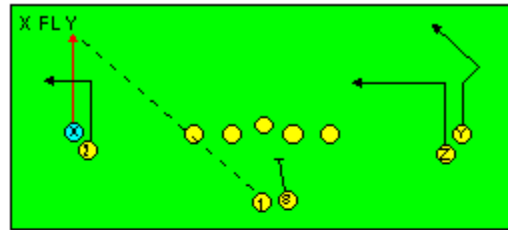

The PRO SPREAD FORMATION - RUNS

I SLOT FORMATION • RUNS

STRONG RIGHT FORMATION - RUNS

SHOTGUN RUNS & PASSES

PRO FORMATION PASSES

The I SLOT FORMATION

SHOTGUN RUNS & PASSES

THE 4-3 BASIC

KEY - LINE READS PLAY, THEN REACTS.
 RUSH - LINE THINKS "PASS" FIRST
 MAN - MAN TO MAN (ONE ON ONE) COVERAGE
 STRONG - "Y" SIDE OF FIELD
 WEAK - X SIDE OF FIELD

THE 3- 4 DEFENSES

KEY - LINE READS PLAY, THEN REACTS.
 RUSH - LINE THINKS "PASS" FIRST
 MAN - MAN TO MAN (ONE ON ONE) COVERAGE
 STRONG - "Y" SIDE OF FIELD
 WEAK - X SIDE OF FIELD
 STACK - LINEBACKERS ARE SHIELDED BY
 LINEMEN AND REACT AFTER READING.