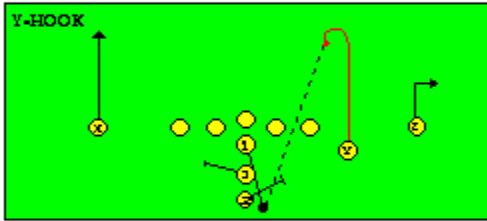

The PRO SPREAD FORMATION - RUNS

I SLOT FORMATION • RUNS

STRONG RIGHT FORMATION - RUNS

SHOTGUN RUNS & PASSES

PRO FORMATION PASSES

The I SLOT FORMATION

SHOTGUN RUNS & PASSES

THE 4-3 BASIC

KEY - LINE READS PLAY, THEN REACTS.
 RUSH - LINE THINKS "PASS" FIRST
 MAN - MAN TO MAN (ONE ON ONE) COVERAGE
 STRONG - "Y" SIDE OF FIELD
 WEAK - X SIDE OF FIELD

THE 3- 4 DEFENSES

KEY - LINE READS PLAY, THEN REACTS.
 RUSH - LINE THINKS "PASS" FIRST
 MAN - MAN TO MAN (ONE ON ONE) COVERAGE
 STRONG - "Y" SIDE OF FIELD
 WEAK - X SIDE OF FIELD
 STACK - LINEBACKERS ARE SHIELDED BY
 LINEMEN AND REACT AFTER READING.