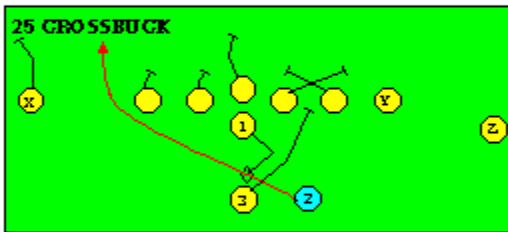

The PRO SPREAD FORMATION - RUNS

I SLOT FORMATION • RUNS

STRONG RIGHT FORMATION - RUNS

SHOTGUN RUNS & PASSES

PRO FORMATION PASSES

The I SLOT FORMATION

SHOTGUN RUNS & PASSES

THE 4-3 BASIC

KEY - LINE READS PLAY, THEN REACTS.
 RUSH - LINE THINKS "PASS" FIRST
 MAN - MAN TO MAN (ONE ON ONE) COVERAGE
 STRONG - "Y" SIDE OF FIELD
 WEAK - X SIDE OF FIELD

THE 3- 4 DEFENSES

KEY - LINE READS PLAY, THEN REACTS.
 RUSH - LINE THINKS "PASS" FIRST
 MAN - MAN TO MAN (ONE ON ONE) COVERAGE
 STRONG - "Y" SIDE OF FIELD
 WEAK - X SIDE OF FIELD
 STACK - LINEBACKERS ARE SHIELDED BY
 LINEMEN AND REACT AFTER READING.