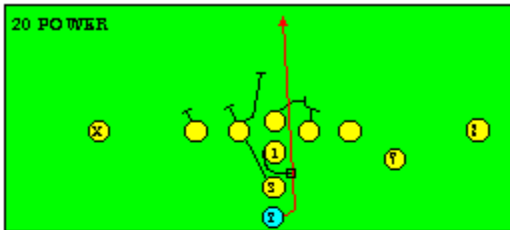

The PRO SPREAD FORMATION - RUNS

I SLOT FORMATION • RUNS

STRONG RIGHT FORMATION - RUNS

SHOTGUN RUNS & PASSES

PRO FORMATION PASSES

The I SLOT FORMATION

SHOTGUN RUNS & PASSES

THE 4-3 BASIC

KEY - LINE READS PLAY, THEN REACTS.
 RUSH - LINE THINKS "PASS" FIRST
 MAN - MAN TO MAN (ONE ON ONE) COVERAGE
 STRONG - "Y" SIDE OF FIELD
 WEAK - X SIDE OF FIELD

THE 3- 4 DEFENSES

KEY - LINE READS PLAY, THEN REACTS.
 RUSH - LINE THINKS "PASS" FIRST
 MAN - MAN TO MAN (ONE ON ONE) COVERAGE
 STRONG - "Y" SIDE OF FIELD
 WEAK - X SIDE OF FIELD
 STACK - LINEBACKERS ARE SHIELDED BY
 LINEMEN AND REACT AFTER READING.