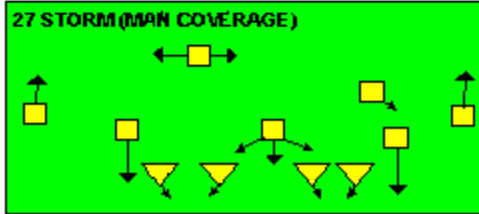

The PRO SPREAD FORMATION - RUNS

I SLOT FORMATION • RUNS

STRONG RIGHT FORMATION - RUNS

SHOTGUN RUNS & PASSES

PRO FORMATION PASSES

The I SLOT FORMATION

SHOTGUN RUNS & PASSES

THE 4-3 BASIC

KEY - LINE READS PLAY, THEN REACTS.
 RUSH - LINE THINKS "PASS" FIRST
 MAN - MAN TO MAN (ONE ON ONE) COVERAGE
 STRONG - "Y" SIDE OF FIELD
 WEAK - X SIDE OF FIELD

THE 3- 4 DEFENSES

KEY - LINE READS PLAY, THEN REACTS.
 RUSH - LINE THINKS "PASS" FIRST
 MAN - MAN TO MAN (ONE ON ONE) COVERAGE
 STRONG - "Y" SIDE OF FIELD
 WEAK - X SIDE OF FIELD
 STACK - LINEBACKERS ARE SHIELDED BY
 LINEMEN AND REACT AFTER READING.