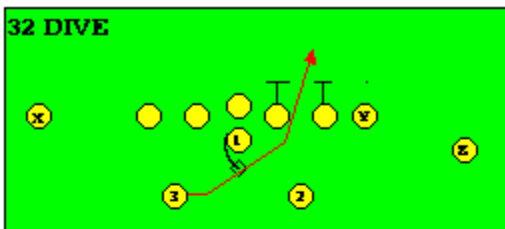

The PRO SPREAD FORMATION - RUNS

I SLOT FORMATION • RUNS

STRONG RIGHT FORMATION - RUNS

SHOTGUN RUNS & PASSES

PRO FORMATION PASSES

The I SLOT FORMATION

SHOTGUN RUNS & PASSES

THE 4-3 BASIC

KEY - LINE READS PLAY, THEN REACTS.
 RUSH - LINE THINKS "PASS" FIRST
 MAN - MAN TO MAN (ONE ON ONE) COVERAGE
 STRONG - "Y" SIDE OF FIELD
 WEAK - X SIDE OF FIELD

THE 3- 4 DEFENSES

KEY - LINE READS PLAY, THEN REACTS.
 RUSH - LINE THINKS "PASS" FIRST
 MAN - MAN TO MAN (ONE ON ONE) COVERAGE
 STRONG - "Y" SIDE OF FIELD
 WEAK - X SIDE OF FIELD
 STACK - LINEBACKERS ARE SHIELDED BY
 LINEMEN AND REACT AFTER READING.