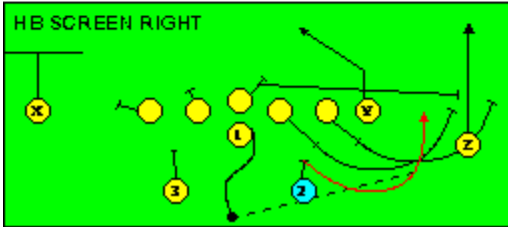

The PRO SPREAD FORMATION - RUNS

I SLOT FORMATION • RUNS

STRONG RIGHT FORMATION - RUNS

SHOTGUN RUNS & PASSES

PRO FORMATION PASSES

The I SLOT FORMATION

SHOTGUN RUNS & PASSES

THE 4-3 BASIC

KEY - LINE READS PLAY, THEN REACTS.
 RUSH - LINE THINKS "PASS" FIRST
 MAN - MAN TO MAN (ONE ON ONE) COVERAGE
 STRONG - "Y" SIDE OF FIELD
 WEAK - X SIDE OF FIELD

THE 3- 4 DEFENSES

KEY - LINE READS PLAY, THEN REACTS.
 RUSH - LINE THINKS "PASS" FIRST
 MAN - MAN TO MAN (ONE ON ONE) COVERAGE
 STRONG - "Y" SIDE OF FIELD
 WEAK - X SIDE OF FIELD
 STACK - LINEBACKERS ARE SHIELDED BY
 LINEMEN AND REACT AFTER READING.