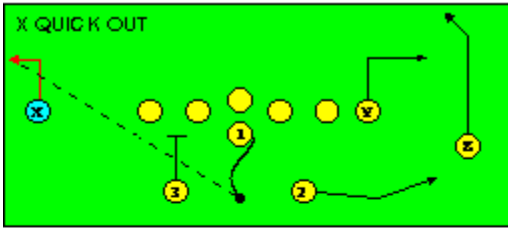

The PRO SPREAD FORMATION - RUNS

I SLOT FORMATION • RUNS

STRONG RIGHT FORMATION - RUNS

SHOTGUN RUNS & PASSES

PRO FORMATION PASSES

The I SLOT FORMATION

SHOTGUN RUNS & PASSES

THE 4-3 BASIC

KEY - LINE READS PLAY, THEN REACTS.
 RUSH - LINE THINKS "PASS" FIRST
 MAN - MAN TO MAN (ONE ON ONE) COVERAGE
 STRONG - "Y" SIDE OF FIELD
 WEAK - X SIDE OF FIELD

THE 3- 4 DEFENSES

KEY - LINE READS PLAY, THEN REACTS.
 RUSH - LINE THINKS "PASS" FIRST
 MAN - MAN TO MAN (ONE ON ONE) COVERAGE
 STRONG - "Y" SIDE OF FIELD
 WEAK - X SIDE OF FIELD
 STACK - LINEBACKERS ARE SHIELDED BY
 LINEMEN AND REACT AFTER READING.