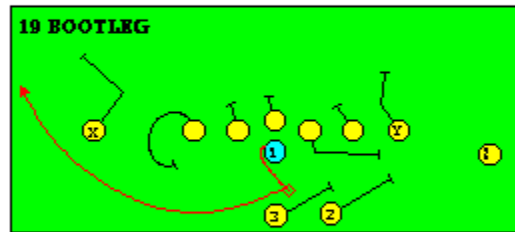

The PRO SPREAD FORMATION - RUNS

I SLOT FORMATION • RUNS

STRONG RIGHT FORMATION - RUNS

SHOTGUN RUNS & PASSES

PRO FORMATION PASSES

The I SLOT FORMATION

SHOTGUN RUNS & PASSES

THE 4-3 BASIC

KEY - LINE READS PLAY, THEN REACTS.
 RUSH - LINE THINKS "PASS" FIRST
 MAN - MAN TO MAN (ONE ON ONE) COVERAGE
 STRONG - "Y" SIDE OF FIELD
 WEAK - X SIDE OF FIELD

THE 3- 4 DEFENSES

KEY - LINE READS PLAY, THEN REACTS.
 RUSH - LINE THINKS "PASS" FIRST
 MAN - MAN TO MAN (ONE ON ONE) COVERAGE
 STRONG - "Y" SIDE OF FIELD
 WEAK - X SIDE OF FIELD
 STACK - LINEBACKERS ARE SHIELDED BY
 LINEMEN AND REACT AFTER READING.