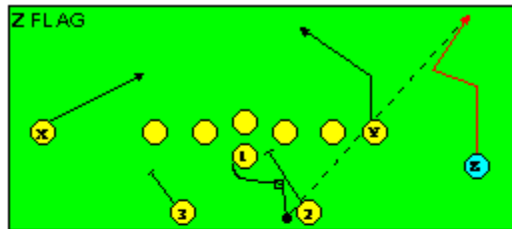

The PRO SPREAD FORMATION - RUNS

I SLOT FORMATION • RUNS

STRONG RIGHT FORMATION - RUNS

SHOTGUN RUNS & PASSES

PRO FORMATION PASSES

The I SLOT FORMATION

SHOTGUN RUNS & PASSES

THE 4-3 BASIC

KEY - LINE READS PLAY, THEN REACTS.
 RUSH - LINE THINKS "PASS" FIRST
 MAN - MAN TO MAN (ONE ON ONE) COVERAGE
 STRONG - "Y" SIDE OF FIELD
 WEAK - X SIDE OF FIELD

THE 3- 4 DEFENSES

KEY - LINE READS PLAY, THEN REACTS.
 RUSH - LINE THINKS "PASS" FIRST
 MAN - MAN TO MAN (ONE ON ONE) COVERAGE
 STRONG - "Y" SIDE OF FIELD
 WEAK - X SIDE OF FIELD
 STACK - LINEBACKERS ARE SHIELDED BY
 LINEMEN AND REACT AFTER READING.