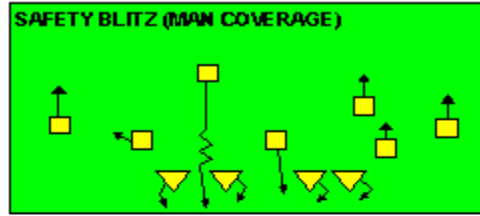

The PRO SPREAD FORMATION - RUNS

I SLOT FORMATION • RUNS

STRONG RIGHT FORMATION - RUNS

SHOTGUN RUNS & PASSES

PRO FORMATION PASSES

The I SLOT FORMATION

SHOTGUN RUNS & PASSES

THE 4-3 BASIC

KEY - LINE READS PLAY, THEN REACTS.
 RUSH - LINE THINKS "PASS" FIRST
 MAN - MAN TO MAN (ONE ON ONE) COVERAGE
 STRONG - "Y" SIDE OF FIELD
 WEAK - X SIDE OF FIELD

THE 3- 4 DEFENSES

KEY - LINE READS PLAY, THEN REACTS.
 RUSH - LINE THINKS "PASS" FIRST
 MAN - MAN TO MAN (ONE ON ONE) COVERAGE
 STRONG - "Y" SIDE OF FIELD
 WEAK - X SIDE OF FIELD
 STACK - LINEBACKERS ARE SHIELDED BY
 LINEMEN AND REACT AFTER READING.