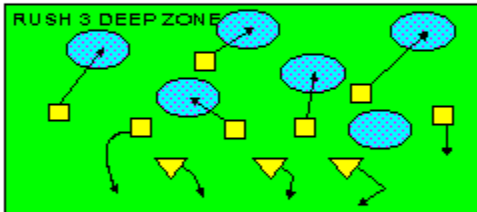

The PRO SPREAD FORMATION - RUNS

I SLOT FORMATION • RUNS

STRONG RIGHT FORMATION - RUNS

SHOTGUN RUNS & PASSES

PRO FORMATION PASSES

The I SLOT FORMATION

SHOTGUN RUNS & PASSES

THE 4-3 BASIC

KEY - LINE READS PLAY, THEN REACTS.
 RUSH - LINE THINKS "PASS" FIRST
 MAN - MAN TO MAN (ONE ON ONE) COVERAGE
 STRONG - "Y" SIDE OF FIELD
 WEAK - X SIDE OF FIELD

THE 3- 4 DEFENSES

KEY - LINE READS PLAY, THEN REACTS.
 RUSH - LINE THINKS "PASS" FIRST
 MAN - MAN TO MAN (ONE ON ONE) COVERAGE
 STRONG - "Y" SIDE OF FIELD
 WEAK - X SIDE OF FIELD
 STACK - LINEBACKERS ARE SHIELDED BY
 LINEMEN AND REACT AFTER READING.