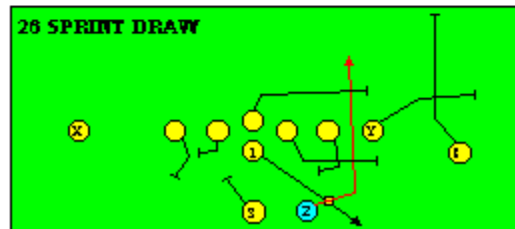

The PRO SPREAD FORMATION - RUNS

I SLOT FORMATION • RUNS

STRONG RIGHT FORMATION - RUNS

SHOTGUN RUNS & PASSES

PRO FORMATION PASSES

The I SLOT FORMATION

SHOTGUN RUNS & PASSES

THE 4-3 BASIC

KEY - LINE READS PLAY, THEN REACTS.
 RUSH - LINE THINKS "PASS" FIRST
 MAN - MAN TO MAN (ONE ON ONE) COVERAGE
 STRONG - "Y" SIDE OF FIELD
 WEAK - X SIDE OF FIELD

THE 3- 4 DEFENSES

KEY - LINE READS PLAY, THEN REACTS.
 RUSH - LINE THINKS "PASS" FIRST
 MAN - MAN TO MAN (ONE ON ONE) COVERAGE
 STRONG - "Y" SIDE OF FIELD
 WEAK - X SIDE OF FIELD
 STACK - LINEBACKERS ARE SHIELDED BY
 LINEMEN AND REACT AFTER READING.