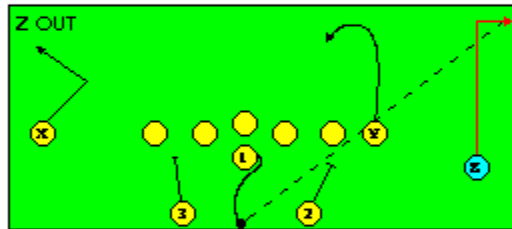

The PRO SPREAD FORMATION - RUNS

I SLOT FORMATION • RUNS

STRONG RIGHT FORMATION - RUNS

SHOTGUN RUNS & PASSES

PRO FORMATION PASSES

The I SLOT FORMATION

SHOTGUN RUNS & PASSES

THE 4-3 BASIC

KEY - LINE READS PLAY, THEN REACTS.
 RUSH - LINE THINKS "PASS" FIRST
 MAN - MAN TO MAN (ONE ON ONE) COVERAGE
 STRONG - "Y" SIDE OF FIELD
 WEAK - X SIDE OF FIELD

THE 3- 4 DEFENSES

KEY - LINE READS PLAY, THEN REACTS.
 RUSH - LINE THINKS "PASS" FIRST
 MAN - MAN TO MAN (ONE ON ONE) COVERAGE
 STRONG - "Y" SIDE OF FIELD
 WEAK - X SIDE OF FIELD
 STACK - LINEBACKERS ARE SHIELDED BY
 LINEMEN AND REACT AFTER READING.