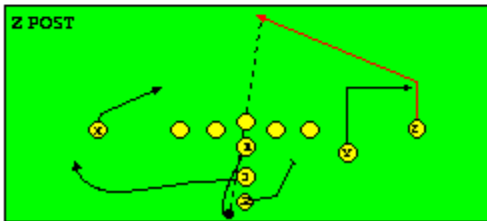

The PRO SPREAD FORMATION - RUNS

I SLOT FORMATION • RUNS

STRONG RIGHT FORMATION - RUNS

SHOTGUN RUNS & PASSES

PRO FORMATION PASSES

The I SLOT FORMATION

SHOTGUN RUNS & PASSES

THE 4-3 BASIC

KEY - LINE READS PLAY, THEN REACTS.
 RUSH - LINE THINKS "PASS" FIRST
 MAN - MAN TO MAN (ONE ON ONE) COVERAGE
 STRONG - "Y" SIDE OF FIELD
 WEAK - X SIDE OF FIELD

THE 3- 4 DEFENSES

KEY - LINE READS PLAY, THEN REACTS.
 RUSH - LINE THINKS "PASS" FIRST
 MAN - MAN TO MAN (ONE ON ONE) COVERAGE
 STRONG - "Y" SIDE OF FIELD
 WEAK - X SIDE OF FIELD
 STACK - LINEBACKERS ARE SHIELDED BY
 LINEMEN AND REACT AFTER READING.