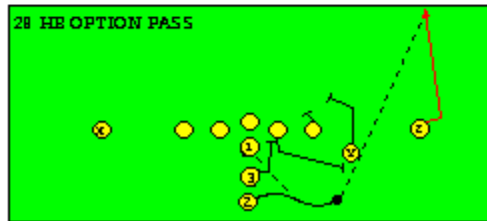

The PRO SPREAD FORMATION - RUNS

I SLOT FORMATION • RUNS

STRONG RIGHT FORMATION - RUNS

SHOTGUN RUNS & PASSES

PRO FORMATION PASSES

The I SLOT FORMATION

SHOTGUN RUNS & PASSES

THE 4-3 BASIC

KEY - LINE READS PLAY, THEN REACTS.
 RUSH - LINE THINKS "PASS" FIRST
 MAN - MAN TO MAN (ONE ON ONE) COVERAGE
 STRONG - "Y" SIDE OF FIELD
 WEAK - X SIDE OF FIELD

THE 3- 4 DEFENSES

KEY - LINE READS PLAY, THEN REACTS.
 RUSH - LINE THINKS "PASS" FIRST
 MAN - MAN TO MAN (ONE ON ONE) COVERAGE
 STRONG - "Y" SIDE OF FIELD
 WEAK - X SIDE OF FIELD
 STACK - LINEBACKERS ARE SHIELDED BY
 LINEMEN AND REACT AFTER READING.