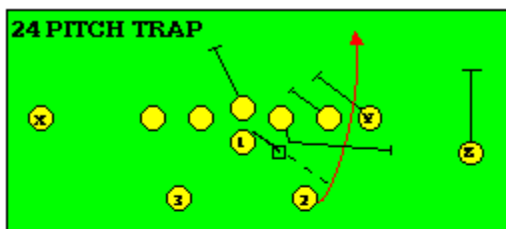

The PRO SPREAD FORMATION - RUNS

I SLOT FORMATION • RUNS

STRONG RIGHT FORMATION - RUNS

SHOTGUN RUNS & PASSES

PRO FORMATION PASSES

The I SLOT FORMATION

SHOTGUN RUNS & PASSES

THE 4-3 BASIC

KEY - LINE READS PLAY, THEN REACTS.
 RUSH - LINE THINKS "PASS" FIRST
 MAN - MAN TO MAN (ONE ON ONE) COVERAGE
 STRONG - "Y" SIDE OF FIELD
 WEAK - X SIDE OF FIELD

THE 3- 4 DEFENSES

KEY - LINE READS PLAY, THEN REACTS.
 RUSH - LINE THINKS "PASS" FIRST
 MAN - MAN TO MAN (ONE ON ONE) COVERAGE
 STRONG - "Y" SIDE OF FIELD
 WEAK - X SIDE OF FIELD
 STACK - LINEBACKERS ARE SHIELDED BY
 LINEMEN AND REACT AFTER READING.