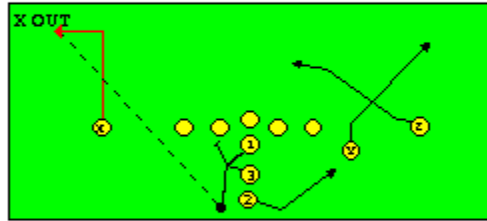

The PRO SPREAD FORMATION - RUNS

I SLOT FORMATION • RUNS

STRONG RIGHT FORMATION - RUNS

SHOTGUN RUNS & PASSES

PRO FORMATION PASSES

The I SLOT FORMATION

SHOTGUN RUNS & PASSES

THE 4-3 BASIC

KEY - LINE READS PLAY, THEN REACTS.
 RUSH - LINE THINKS "PASS" FIRST
 MAN - MAN TO MAN (ONE ON ONE) COVERAGE
 STRONG - "Y" SIDE OF FIELD
 WEAK - X SIDE OF FIELD

THE 3- 4 DEFENSES

KEY - LINE READS PLAY, THEN REACTS.
 RUSH - LINE THINKS "PASS" FIRST
 MAN - MAN TO MAN (ONE ON ONE) COVERAGE
 STRONG - "Y" SIDE OF FIELD
 WEAK - X SIDE OF FIELD
 STACK - LINEBACKERS ARE SHIELDED BY
 LINEMEN AND REACT AFTER READING.