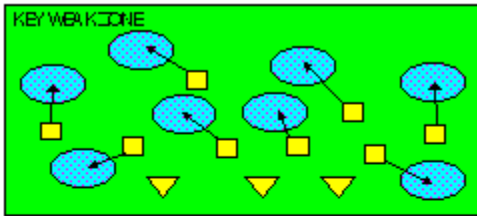

The PRO SPREAD FORMATION - RUNS

I SLOT FORMATION • RUNS

STRONG RIGHT FORMATION - RUNS

SHOTGUN RUNS & PASSES

PRO FORMATION PASSES

The I SLOT FORMATION

SHOTGUN RUNS & PASSES

THE 4-3 BASIC

KEY - LINE READS PLAY, THEN REACTS.
 RUSH - LINE THINKS "PASS" FIRST
 MAN - MAN TO MAN (ONE ON ONE) COVERAGE
 STRONG - "Y" SIDE OF FIELD
 WEAK - X SIDE OF FIELD

THE 3- 4 DEFENSES

KEY - LINE READS PLAY, THEN REACTS.
 RUSH - LINE THINKS "PASS" FIRST
 MAN - MAN TO MAN (ONE ON ONE) COVERAGE
 STRONG - "Y" SIDE OF FIELD
 WEAK - X SIDE OF FIELD
 STACK - LINEBACKERS ARE SHIELDED BY
 LINEMEN AND REACT AFTER READING.