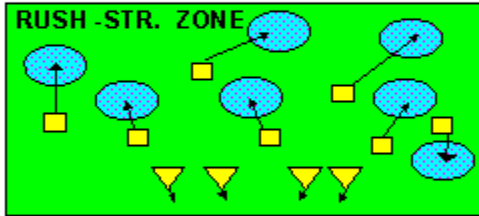

The PRO SPREAD FORMATION - RUNS

I SLOT FORMATION • RUNS

STRONG RIGHT FORMATION - RUNS

SHOTGUN RUNS & PASSES

PRO FORMATION PASSES

The I SLOT FORMATION

SHOTGUN RUNS & PASSES

THE 4-3 BASIC

KEY - LINE READS PLAY, THEN REACTS.
 RUSH - LINE THINKS "PASS" FIRST
 MAN - MAN TO MAN (ONE ON ONE) COVERAGE
 STRONG - "Y" SIDE OF FIELD
 WEAK - X SIDE OF FIELD

THE 3- 4 DEFENSES

KEY - LINE READS PLAY, THEN REACTS.
 RUSH - LINE THINKS "PASS" FIRST
 MAN - MAN TO MAN (ONE ON ONE) COVERAGE
 STRONG - "Y" SIDE OF FIELD
 WEAK - X SIDE OF FIELD
 STACK - LINEBACKERS ARE SHIELDED BY
 LINEMEN AND REACT AFTER READING.