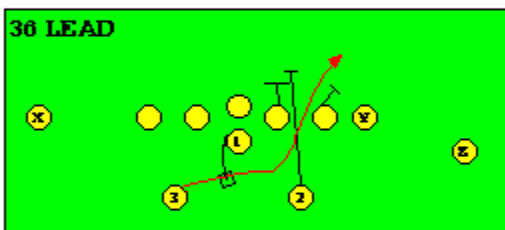

The PRO SPREAD FORMATION - RUNS

I SLOT FORMATION • RUNS

STRONG RIGHT FORMATION - RUNS

SHOTGUN RUNS & PASSES

PRO FORMATION PASSES

The I SLOT FORMATION

SHOTGUN RUNS & PASSES

THE 4-3 BASIC

KEY - LINE READS PLAY, THEN REACTS.
 RUSH - LINE THINKS "PASS" FIRST
 MAN - MAN TO MAN (ONE ON ONE) COVERAGE
 STRONG - "Y" SIDE OF FIELD
 WEAK - X SIDE OF FIELD

THE 3- 4 DEFENSES

KEY - LINE READS PLAY, THEN REACTS.
 RUSH - LINE THINKS "PASS" FIRST
 MAN - MAN TO MAN (ONE ON ONE) COVERAGE
 STRONG - "Y" SIDE OF FIELD
 WEAK - X SIDE OF FIELD
 STACK - LINEBACKERS ARE SHIELDED BY
 LINEMEN AND REACT AFTER READING.