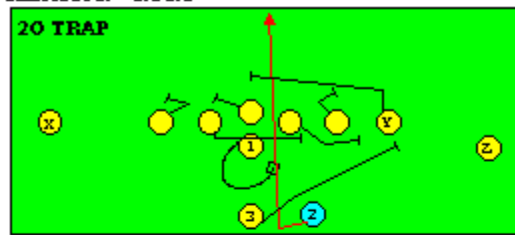

The PRO SPREAD FORMATION - RUNS

I SLOT FORMATION • RUNS

STRONG RIGHT FORMATION - RUNS

SHOTGUN RUNS & PASSES

PRO FORMATION PASSES

The I SLOT FORMATION

SHOTGUN RUNS & PASSES

THE 4-3 BASIC

KEY - LINE READS PLAY, THEN REACTS.
 RUSH - LINE THINKS "PASS" FIRST
 MAN - MAN TO MAN (ONE ON ONE) COVERAGE
 STRONG - "Y" SIDE OF FIELD
 WEAK - X SIDE OF FIELD

THE 3- 4 DEFENSES

KEY - LINE READS PLAY, THEN REACTS.
 RUSH - LINE THINKS "PASS" FIRST
 MAN - MAN TO MAN (ONE ON ONE) COVERAGE
 STRONG - "Y" SIDE OF FIELD
 WEAK - X SIDE OF FIELD
 STACK - LINEBACKERS ARE SHIELDED BY
 LINEMEN AND REACT AFTER READING.