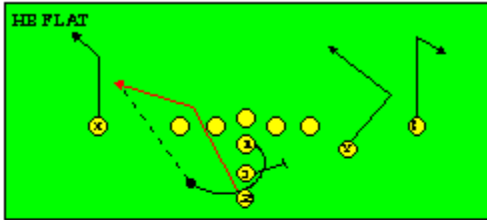

The PRO SPREAD FORMATION - RUNS

I SLOT FORMATION • RUNS

STRONG RIGHT FORMATION - RUNS

SHOTGUN RUNS & PASSES

PRO FORMATION PASSES

The I SLOT FORMATION

SHOTGUN RUNS & PASSES

THE 4-3 BASIC

KEY - LINE READS PLAY, THEN REACTS.
 RUSH - LINE THINKS "PASS" FIRST
 MAN - MAN TO MAN (ONE ON ONE) COVERAGE
 STRONG - "Y" SIDE OF FIELD
 WEAK - X SIDE OF FIELD

THE 3- 4 DEFENSES

KEY - LINE READS PLAY, THEN REACTS.
 RUSH - LINE THINKS "PASS" FIRST
 MAN - MAN TO MAN (ONE ON ONE) COVERAGE
 STRONG - "Y" SIDE OF FIELD
 WEAK - X SIDE OF FIELD
 STACK - LINEBACKERS ARE SHIELDED BY
 LINEMEN AND REACT AFTER READING.