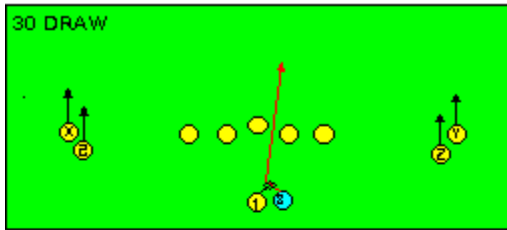

The PRO SPREAD FORMATION - RUNS

I SLOT FORMATION • RUNS

STRONG RIGHT FORMATION - RUNS

SHOTGUN RUNS & PASSES

PRO FORMATION PASSES

The I SLOT FORMATION

SHOTGUN RUNS & PASSES

THE 4-3 BASIC

KEY - LINE READS PLAY, THEN REACTS.
 RUSH - LINE THINKS "PASS" FIRST
 MAN - MAN TO MAN (ONE ON ONE) COVERAGE
 STRONG - "Y" SIDE OF FIELD
 WEAK - X SIDE OF FIELD

THE 3- 4 DEFENSES

KEY - LINE READS PLAY, THEN REACTS.
 RUSH - LINE THINKS "PASS" FIRST
 MAN - MAN TO MAN (ONE ON ONE) COVERAGE
 STRONG - "Y" SIDE OF FIELD
 WEAK - X SIDE OF FIELD
 STACK - LINEBACKERS ARE SHIELDED BY
 LINEMEN AND REACT AFTER READING.