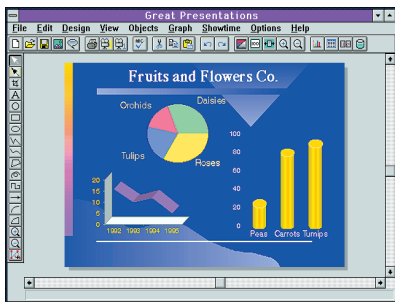

Great Presentations™

Create Stunning Presentations in Less Time Than You'd Take to Draw Them By Hand!

- The Auto Content Wizard helps you define your presentation.
- Choose from 12 presentation styles.
- Automatically create a model presentation with titles and information which you can tailor to your specific need.
- Select one of 25 background templates, or customize your own.
- Choose from 11 different chart types, and 57 chart styles.