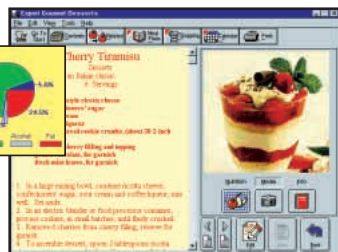

Forget the measuring cups! The Edit option automatically scales dessert recipes, from single serving to 99 portions.

System Requirements: You need a 386DX or higher DOS-compatible PC with DOS 3.3 or higher. Microsoft® Windows® 3.1 or later including Windows® 95. 4MB of RAM (8MB recommended). A CD-ROM drive. A hard drive with at least 10MB available. A Windows-supported mouse and printer.