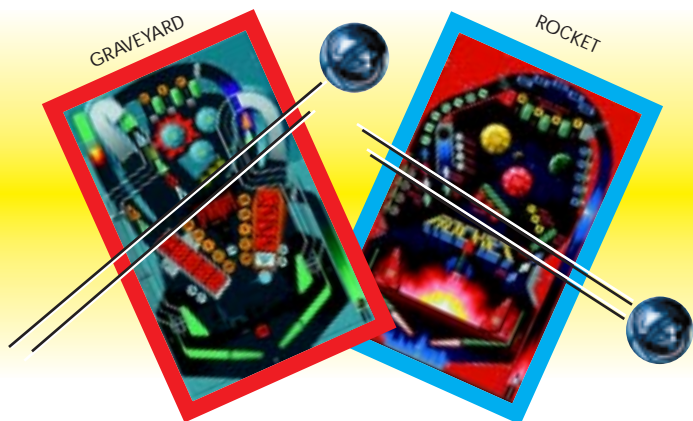

\$14⁹⁵

PINBALL 2000™

Experience our Original Pinball Game!

Two challenging tables. Realistic ball movement. Fast and smooth table scrolling. Exciting music and sound effects. True 'TILT' action. Save high-score games. Play with up to 8 players at once.