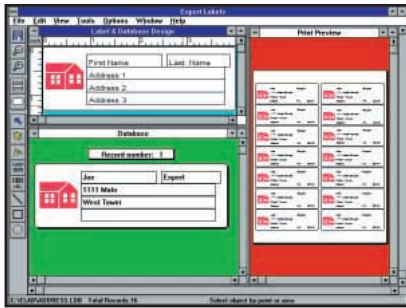

Print Preview

- ✓ Preview and **print exactly what you see** on the screen – no guesswork.
- ✓ Verify the margins and spacing before printing.
- ✓ Advance the page to see additional records.
- ✓ Zoom in to check your accuracy.
- ✓ View multiple labels simultaneously on one page.

Label Designer

- ✓ **FastAddress** button automatically pre-defines your layout. Just fill in the data and print labels in seconds.
- ✓ Add, delete, resize and precisely place text where you want it.
- ✓ Choose from a large variety of sizes, **fonts**, and colors.
- ✓ **12 drawing tools** let you create borders, arcs, ellipses, and more.
- ✓ Import colorful clip art or draw your own.
- ✓ Print a logo on each label.
- ✓ Create precise layouts with the **Snap-to-Grid Tool**.
- ✓ Measure label dimensions with the **Tape Measure Tool**.
- ✓ Save your designs for future use.