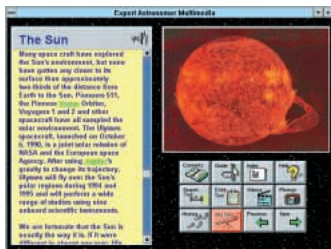

300 informative text articles written by NASA, the Jet Propulsion Laboratory, the Astronomical Society of the Pacific, Science Writer Philip Teece and others. Click on key words or pictures to jump to hypertext articles.

The control buttons help you navigate through the wealth of information. "History" keeps a log of what you've viewed so that you can jump back to any topic. Press the "Guide" button for a tutorial and overview.

400 pictures of solar system and deep space objects. Just click on a picture for a full screen view or click the "Sky View" button to automatically find the object as it would appear in your backyard.