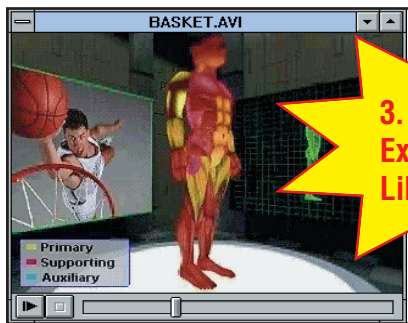

3. Choose Exercises You Like To Do!

4. The Automated Menu Creator customizes a meal plan based on:

- Food Likes and Dislikes
- Special Diets and Nutrients
- Allergies
- Exercise Plan