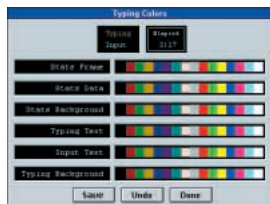

Customize lesson screens with color.