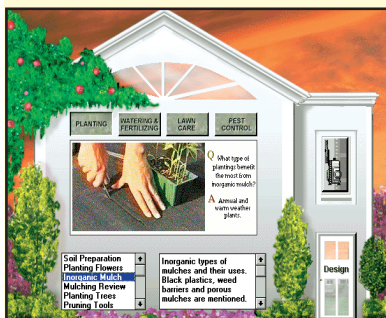

Basic Topics include:

- Soil preparation
- Planting and fertilizing techniques
- Pest control and more!

Software Development by Smart Software, Inc.