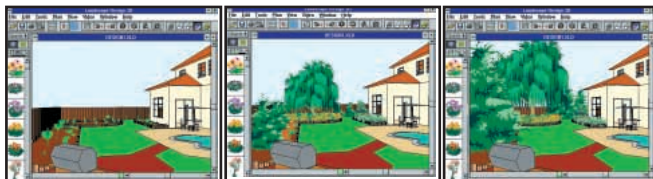

Instantly Watch Your Landscape Grow Over Time!

System Requirements: 486DX or higher DOS-compatible PC with DOS 3.3 or higher. Microsoft® Windows® 3.1 or later including Windows® 95. 256-color or higher SVGA. 4MB of RAM (8MB recommended). CD-ROM drive. 1MB hard drive space. Mouse and printer. An 8-bit or higher sound card.