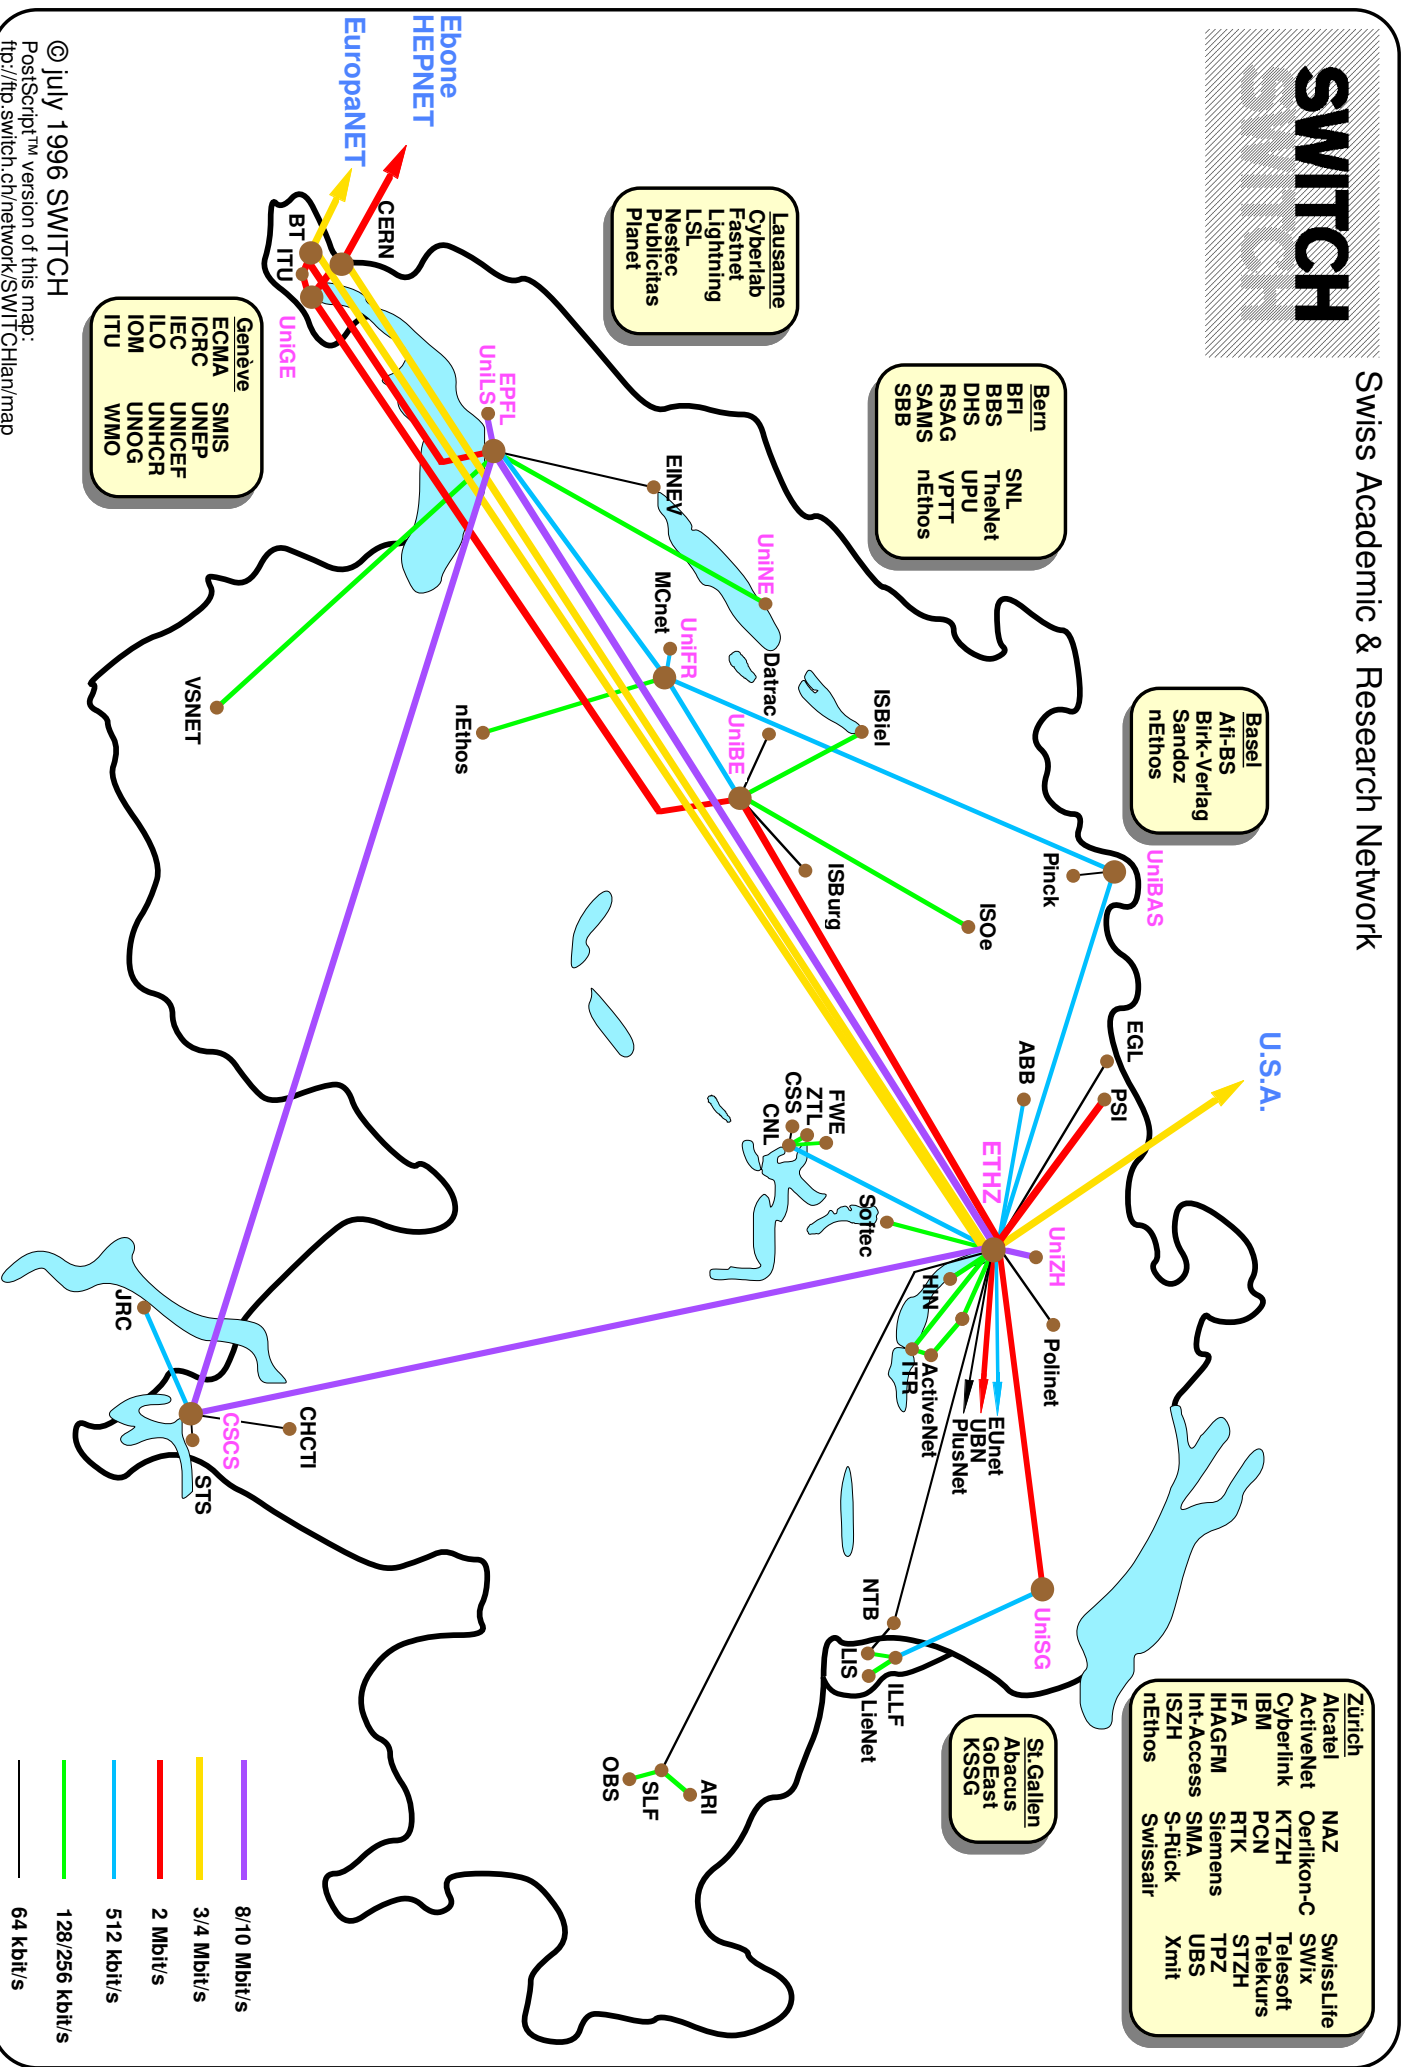

SWITCH

Swiss Academic & Research Network

© July 1996 SWITCH

PostScript™ version of this map:
<http://ftp.switch.ch/network/SWITCH.chlan/map>