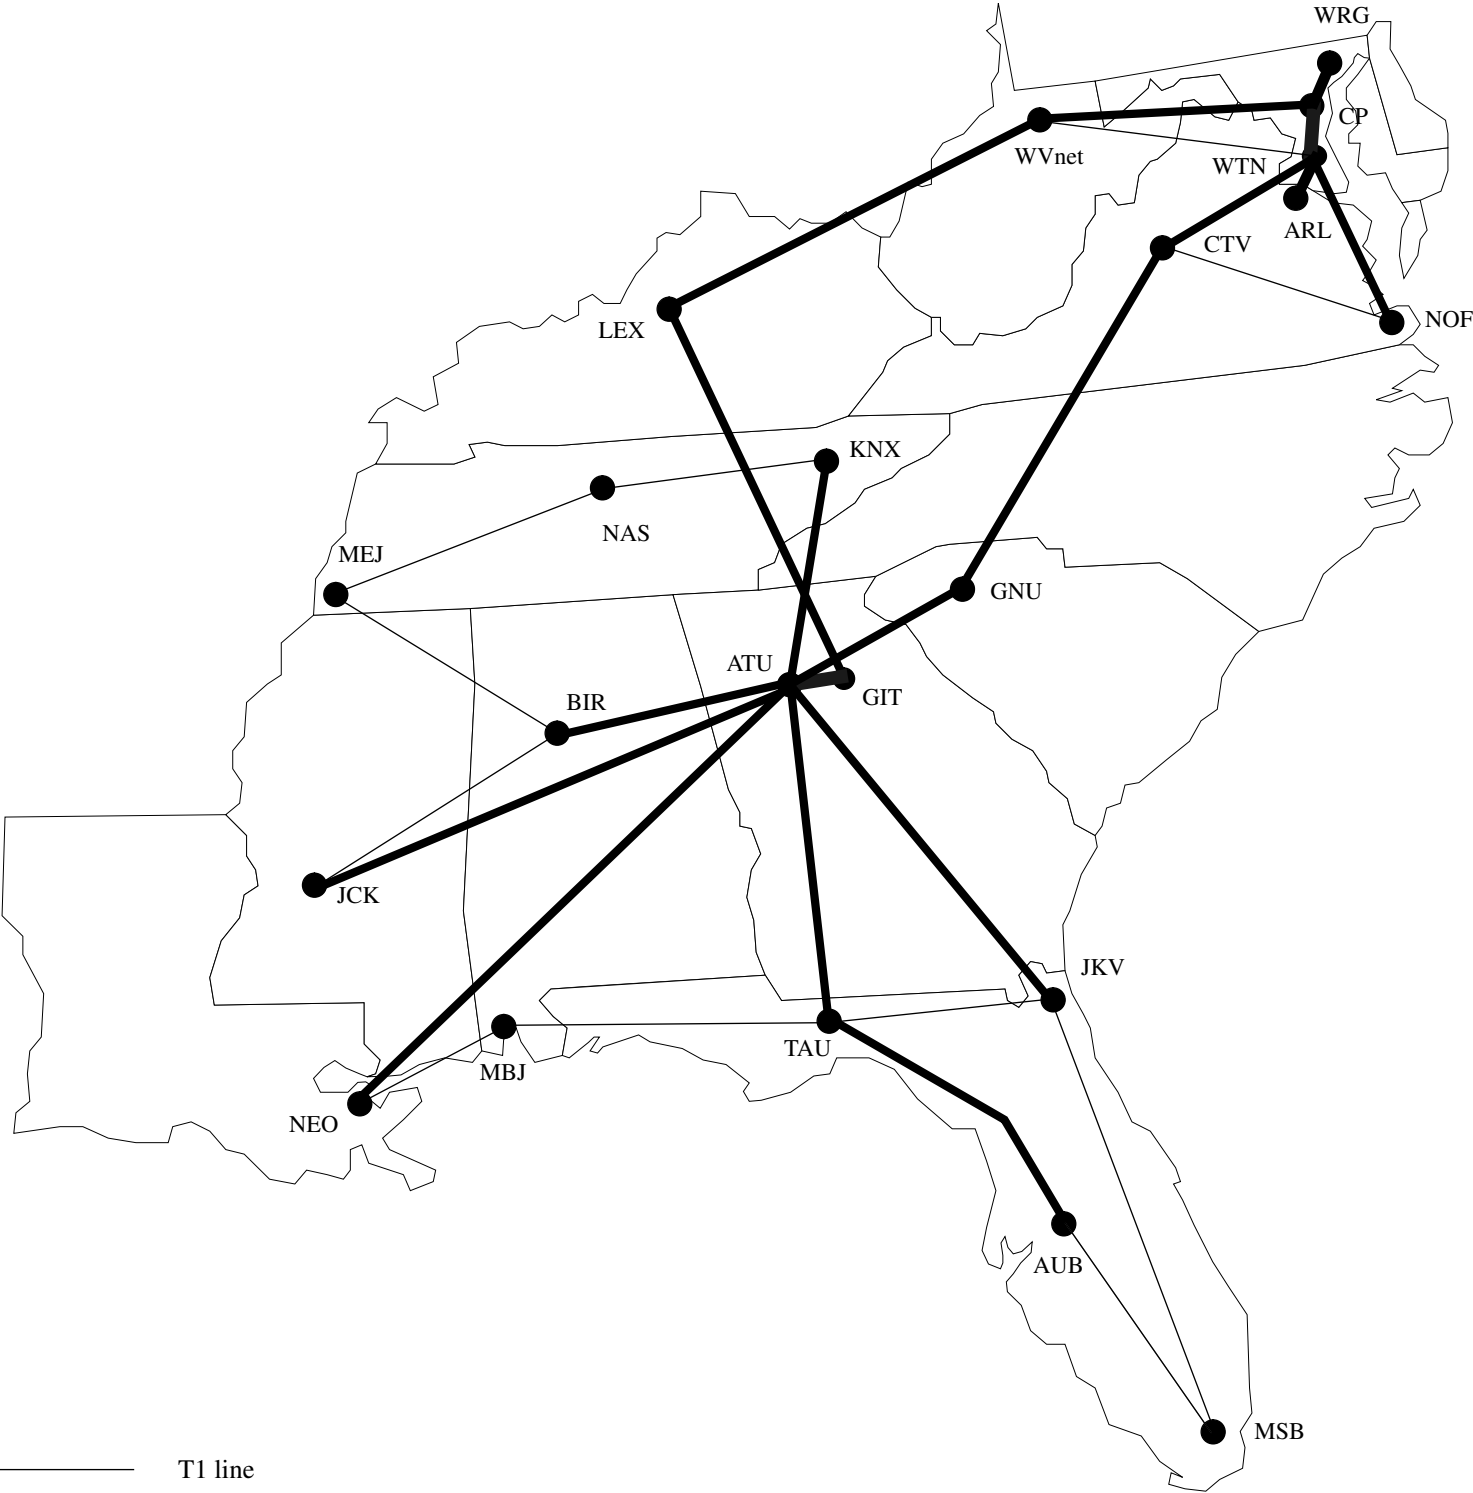

BBN Planet Southeastern Region Backbone Map

- T1 line
- 3Mb (2 T1s)
- T3 line