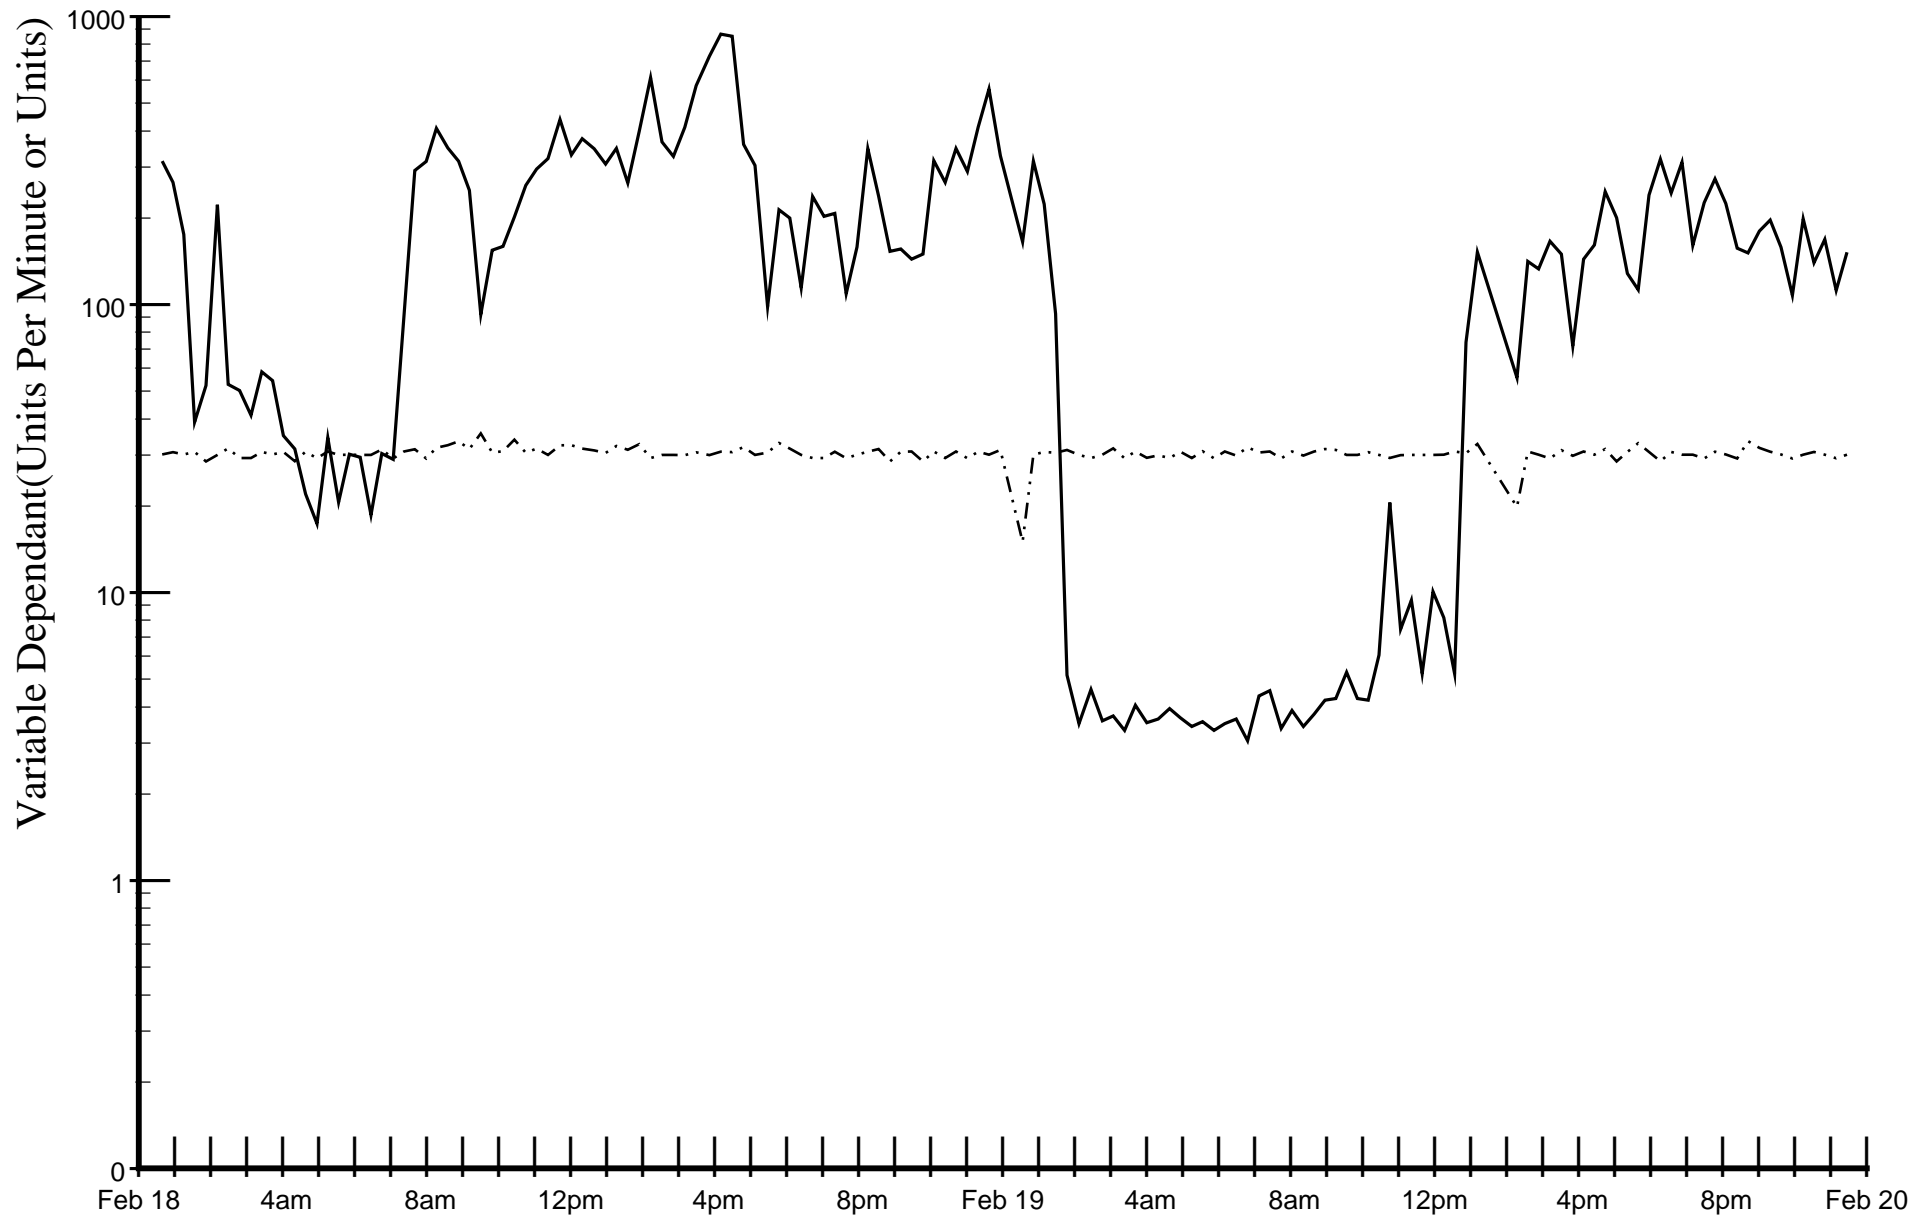

— _mgmt_mib_interfaces_ifTable_ifEntry_ifInUcastPkts_
- · - · - _mgmt_mib_interfaces_ifTable_ifEntry_ifInNUcastPkts_
- - - _mgmt_mib_interfaces_ifTable_ifEntry_ifInErrors_

Input Unicast Packets, Broadcast Packets and Errors
February 18 1994 to February 19 1994
15 Minute Sampling Interval, 15 Minute Smoothing Interval