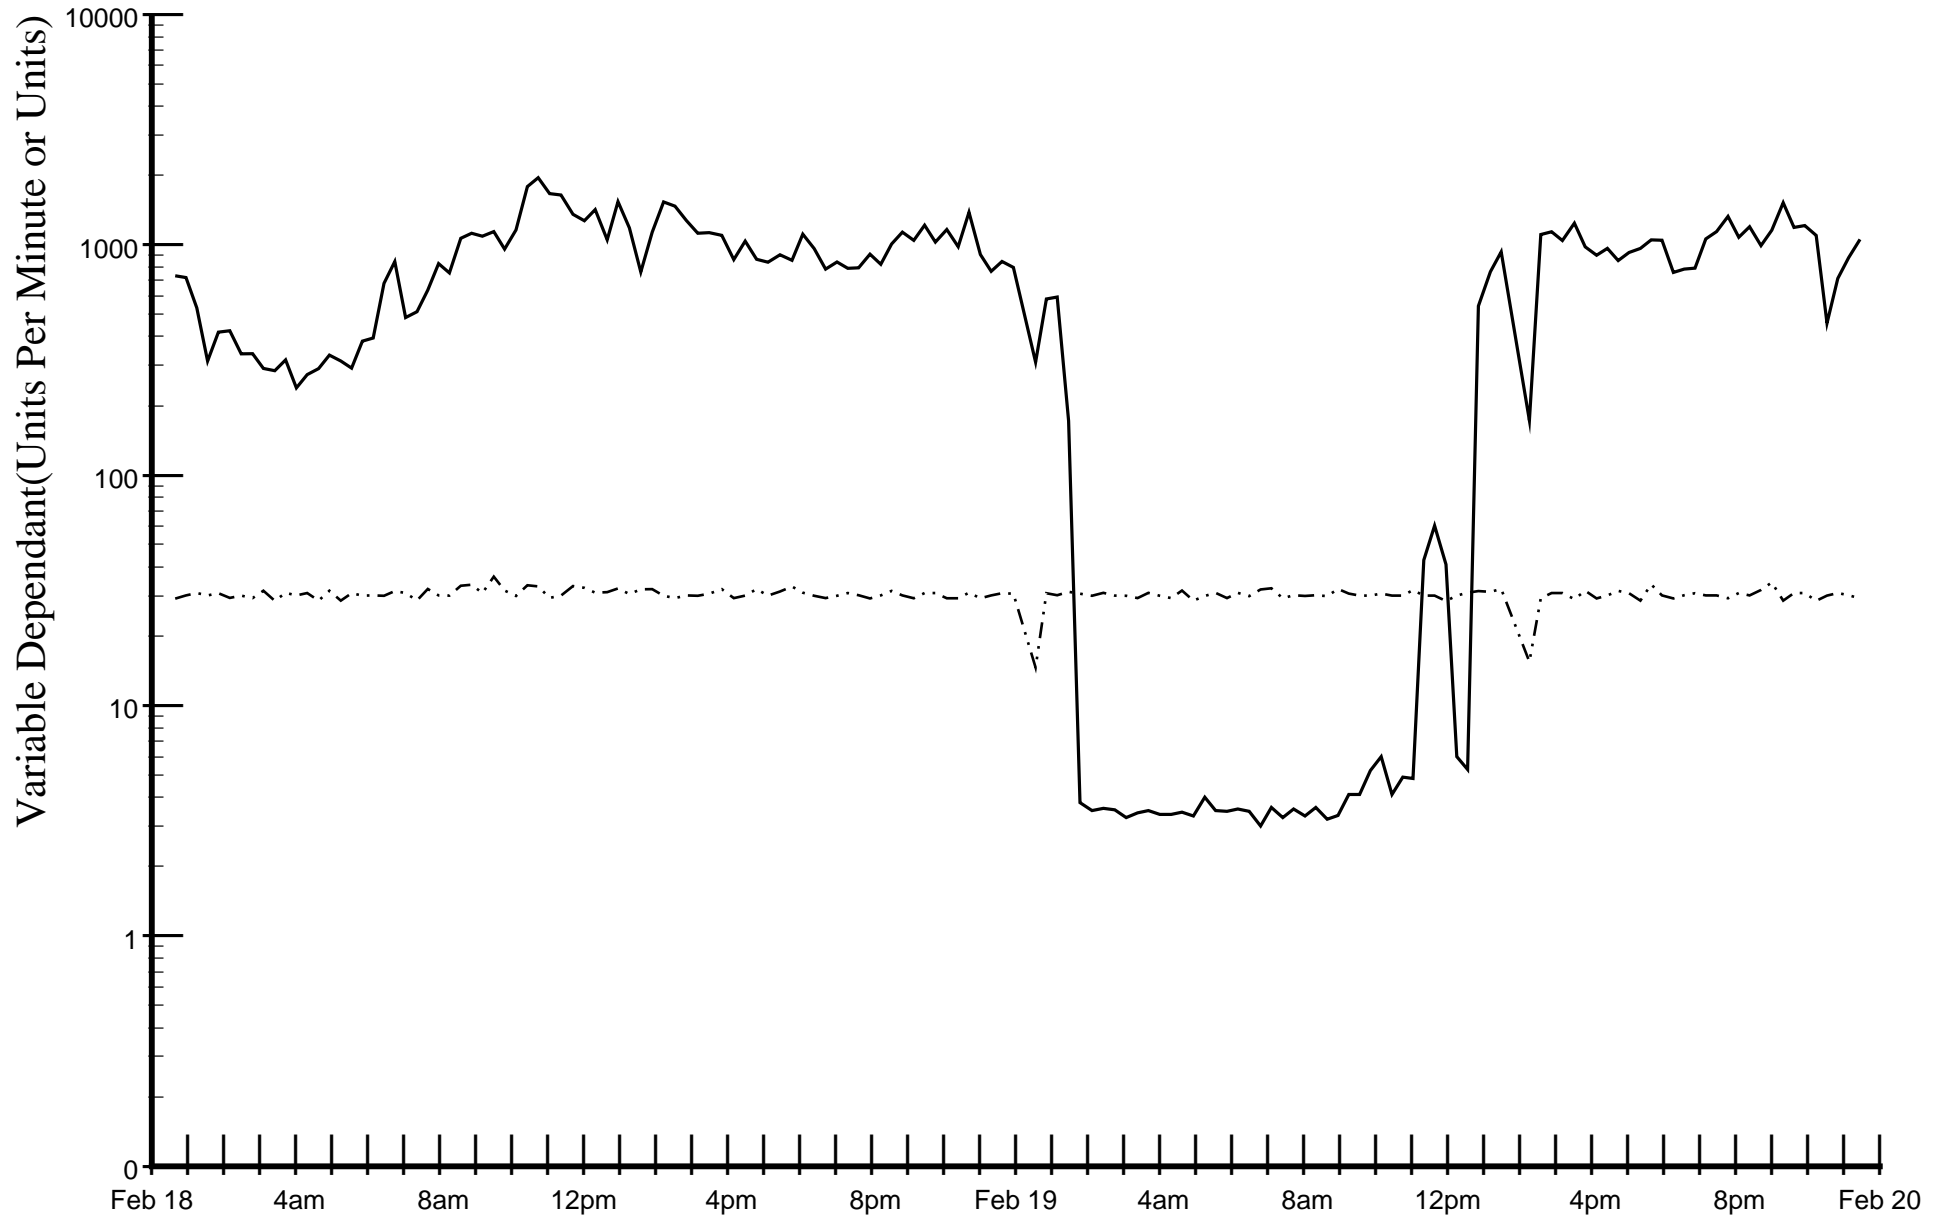

— _mgmt_mib_interfaces_ifTable_ifEntry_ifInUcastPkts_
·-·-·- _mgmt_mib_interfaces_ifTable_ifEntry_ifInNUcastPkts_
- - - _mgmt_mib_interfaces_ifTable_ifEntry_ifInErrors_

Input Unicast Packets, Broadcast Packets and Errors
February 18 1994 to February 19 1994
15 Minute Sampling Interval, 15 Minute Smoothing Interval