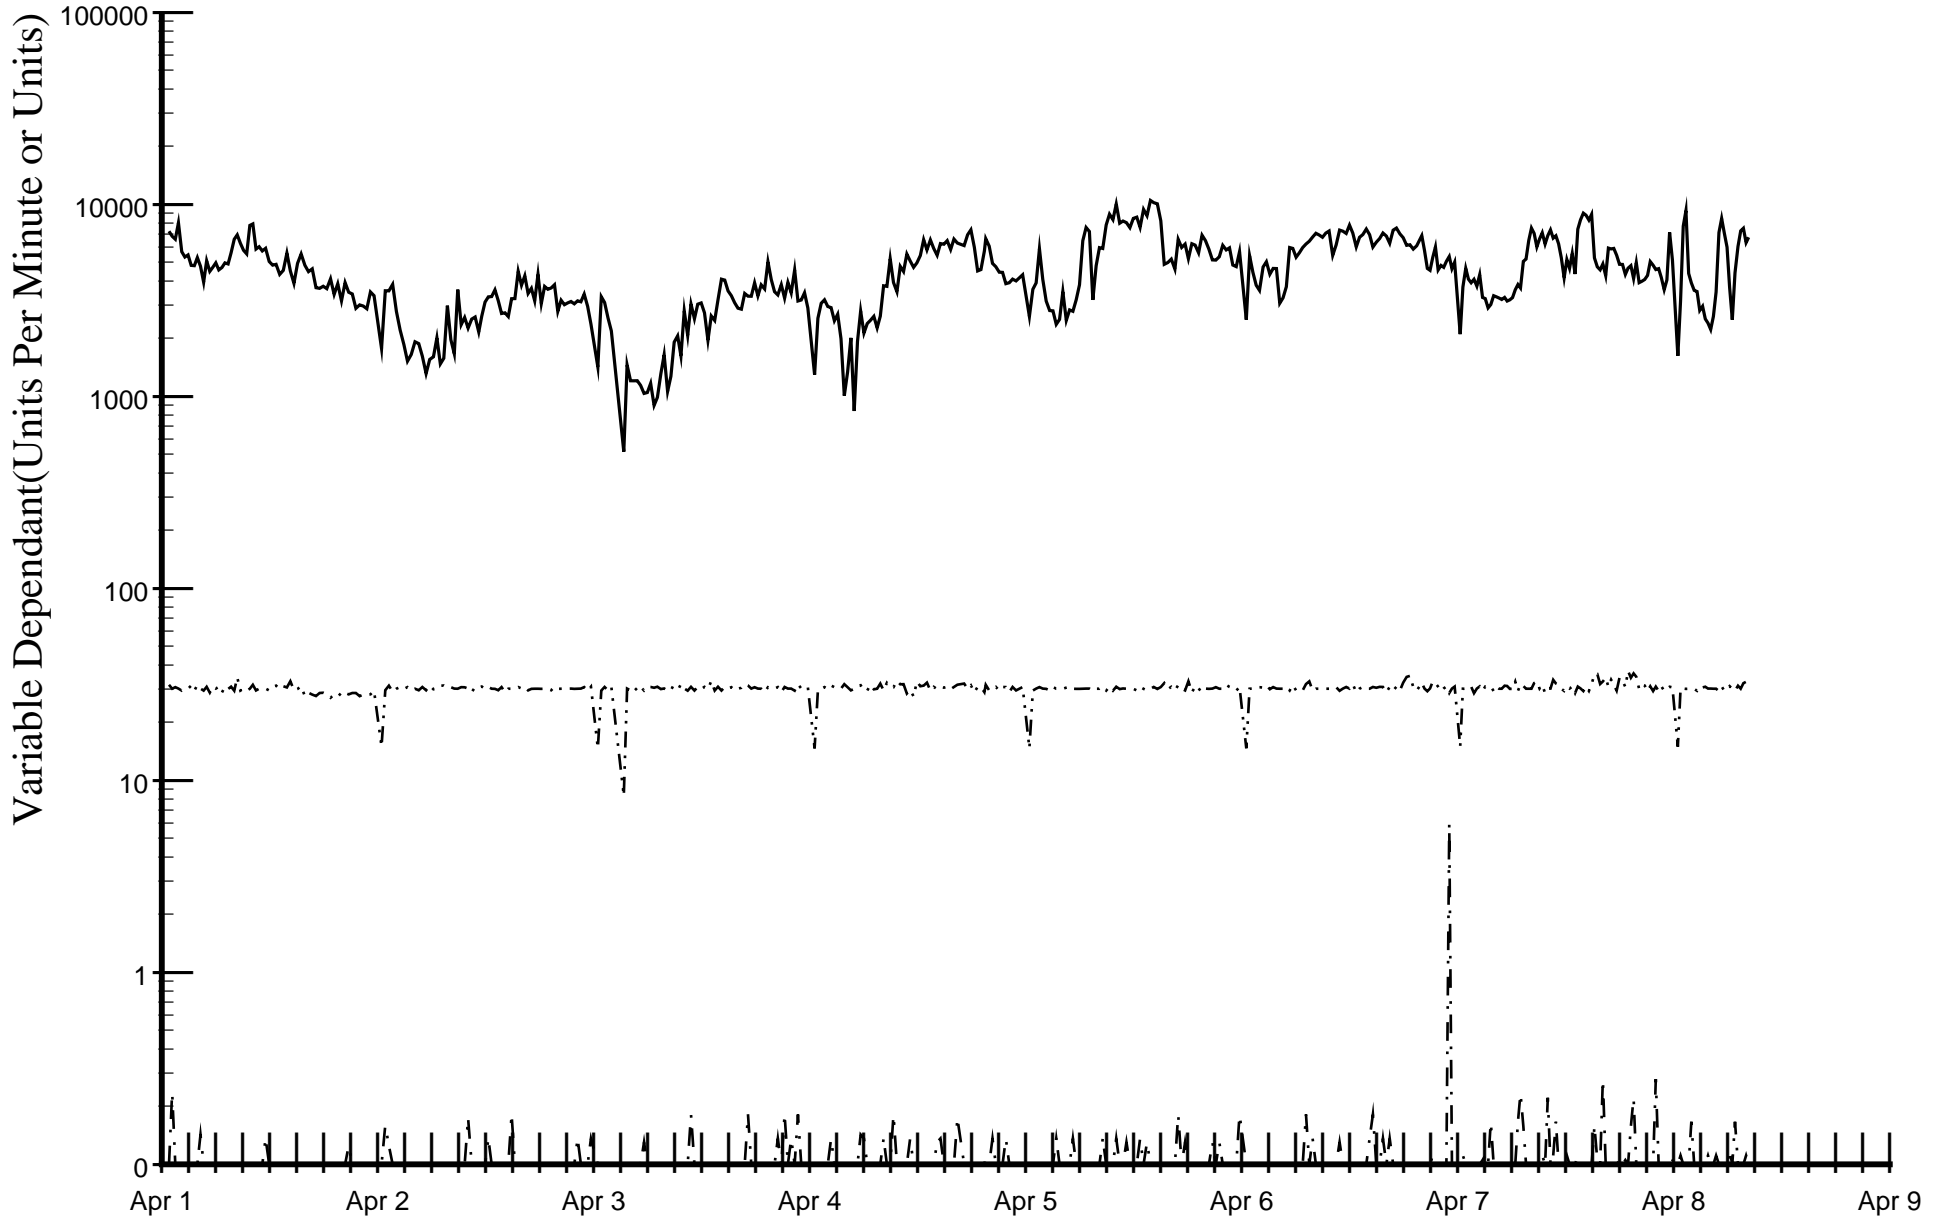

— \_mgmt\_mib\_interfaces\_ifTable\_ifEntry\_ifInUcastPkts\_  
-.- \_mgmt\_mib\_interfaces\_ifTable\_ifEntry\_ifInNUcastPkts\_  
-.- \_mgmt\_mib\_interfaces\_ifTable\_ifEntry\_ifInErrors\_

Input Unicast Packets, Broadcast Packets and Errors  
April 1 1994 to April 8 1994  
15 Minute Sampling Interval, 15 Minute Smoothing Interval

PHYSICAL Uo-t1 interface 2 1 (192.80.17.129) ---portland1-uo-t1 backbone link