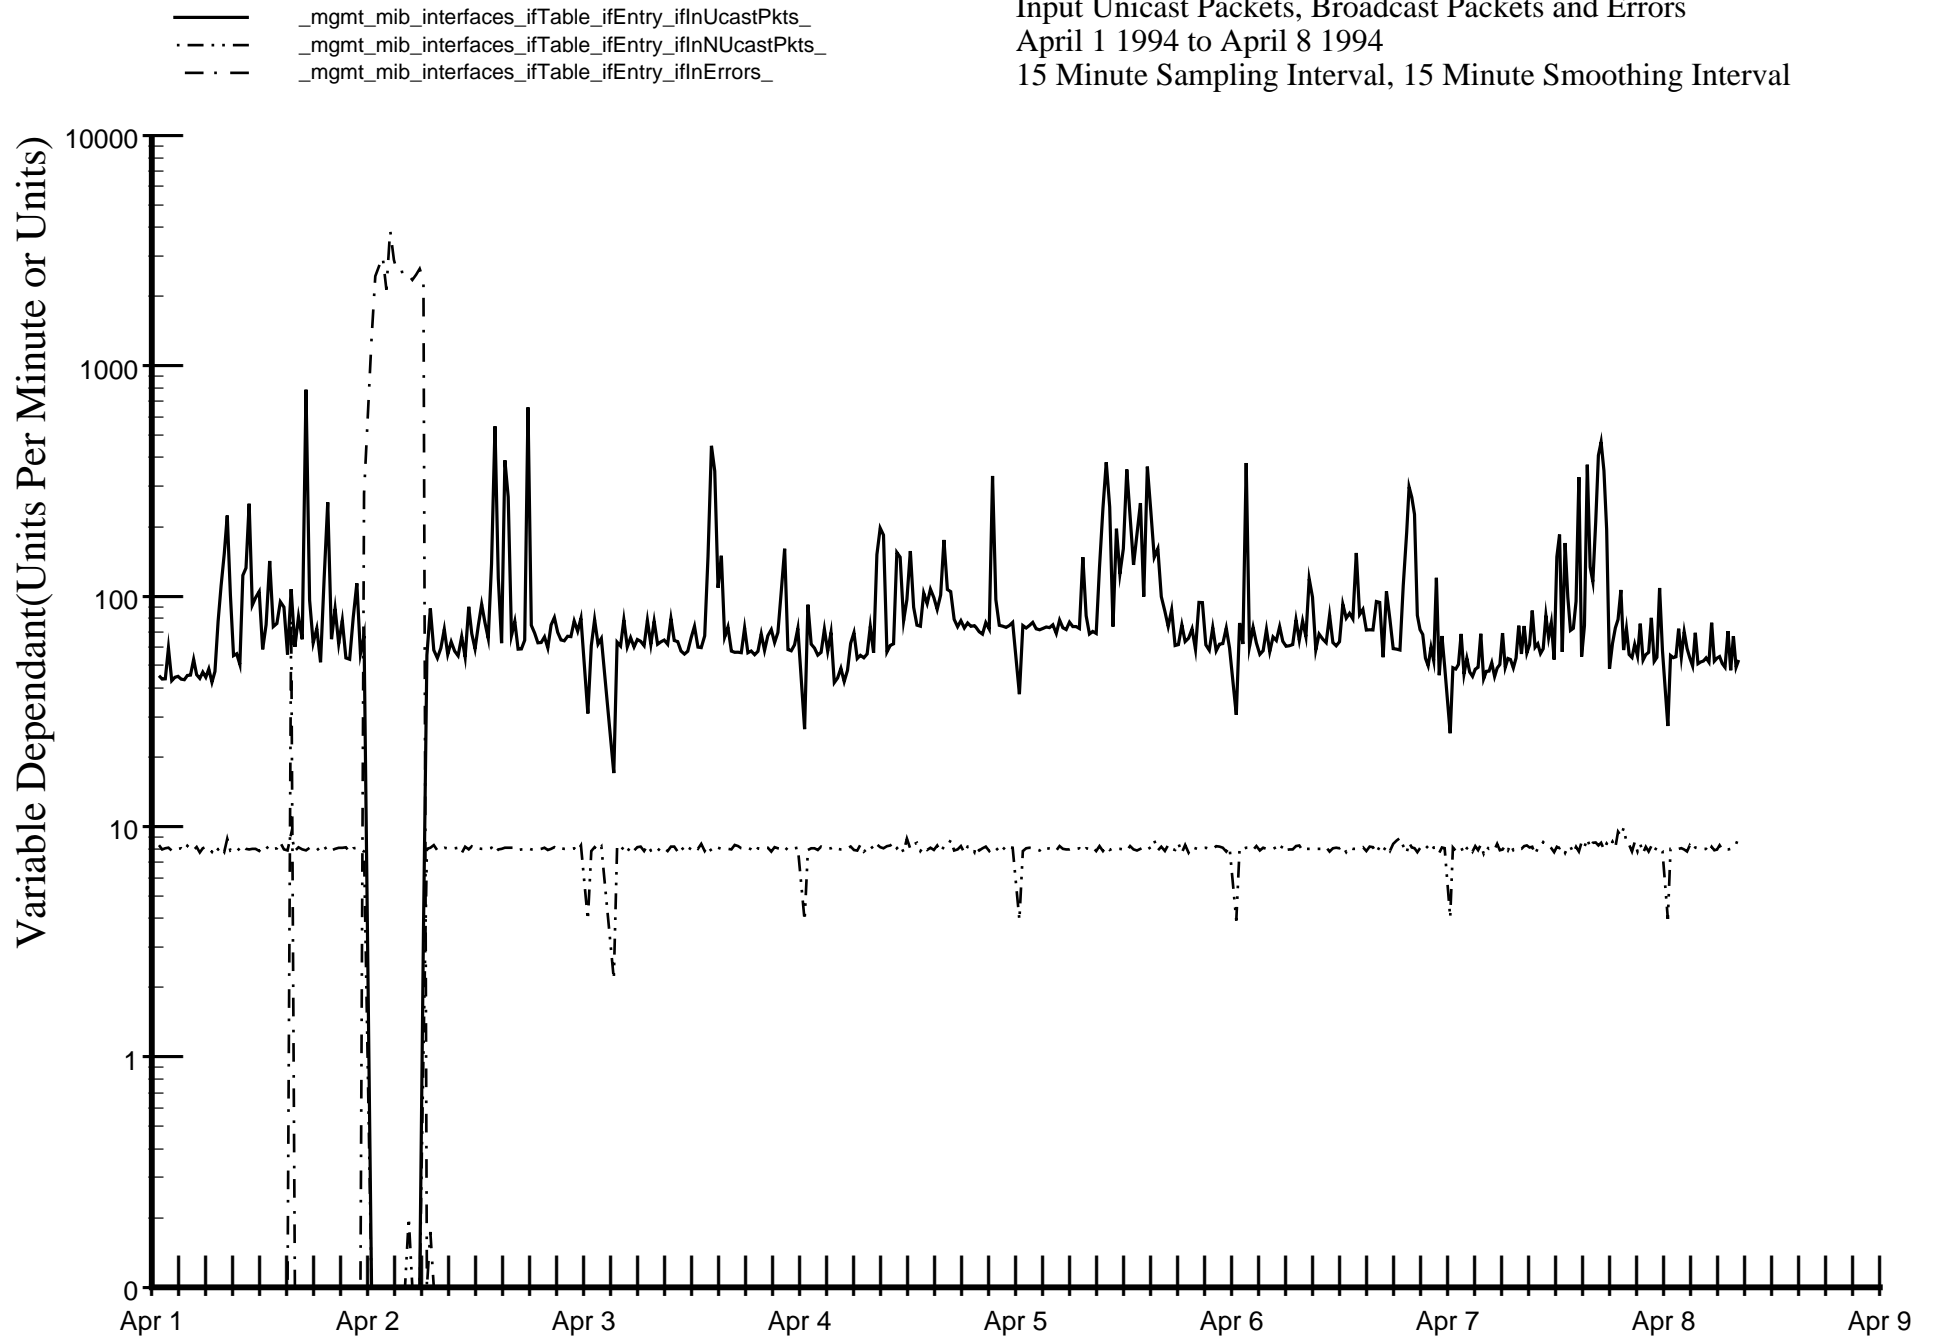

Input Unicast Packets, Broadcast Packets and Errors
April 1 1994 to April 8 1994
15 Minute Sampling Interval, 15 Minute Smoothing Interval

PHYSICAL Uo-t1 interface 3 2 (192.147.168.10) ---uo-t1-ori backbone link