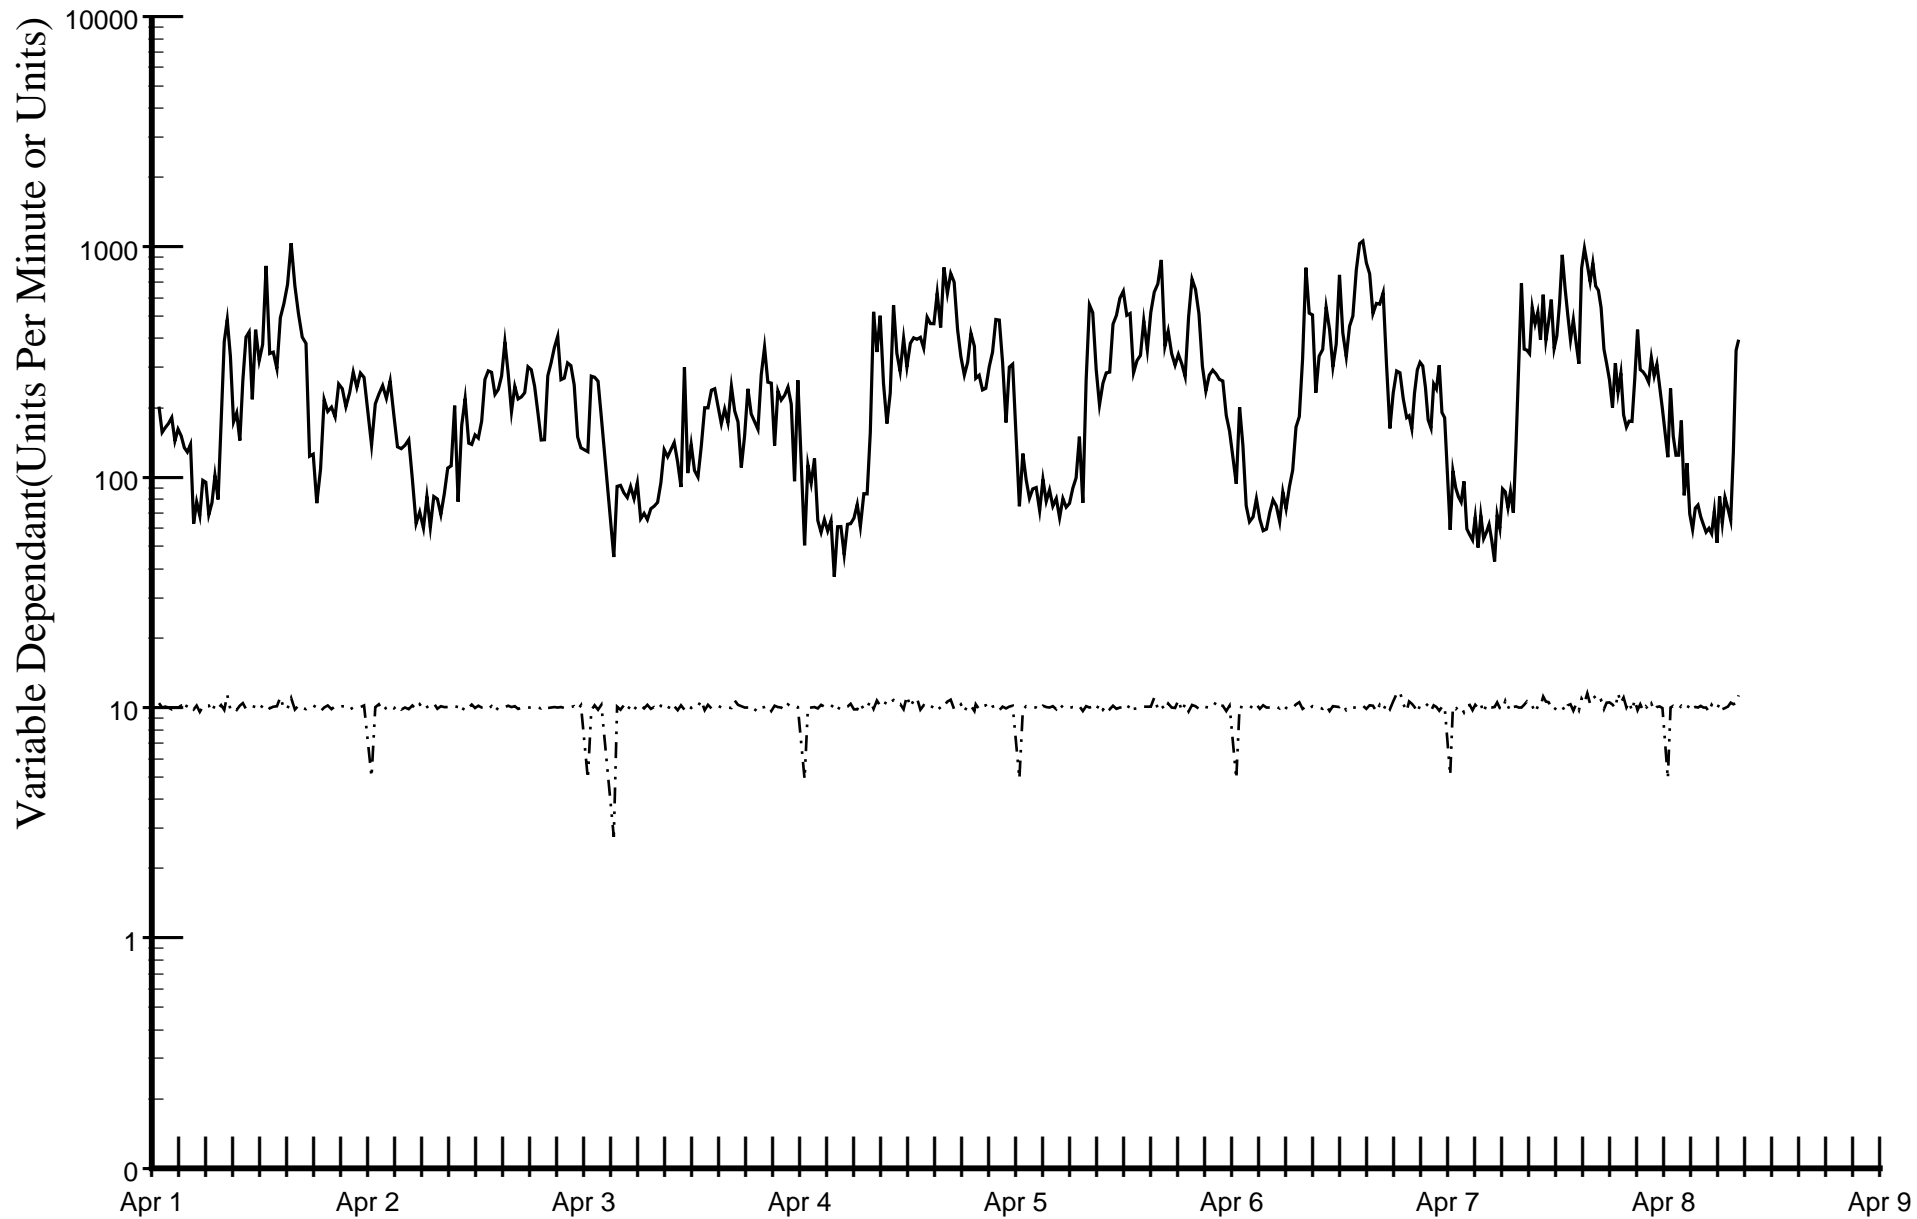

— _mgmt_mib_interfaces_ifTable_ifEntry_ifInUcastPkts_
· - - - _mgmt_mib_interfaces_ifTable_ifEntry_ifInNUcastPkts_
- - - _mgmt_mib_interfaces_ifTable_ifEntry_ifInErrors_

Input Unicast Packets, Broadcast Packets and Errors
April 1 1994 to April 8 1994
15 Minute Sampling Interval, 15 Minute Smoothing Interval

PHYSICAL Uo-t1 interface 4 3 (192.147.168.18) ---uo-t1-open-south backbone link