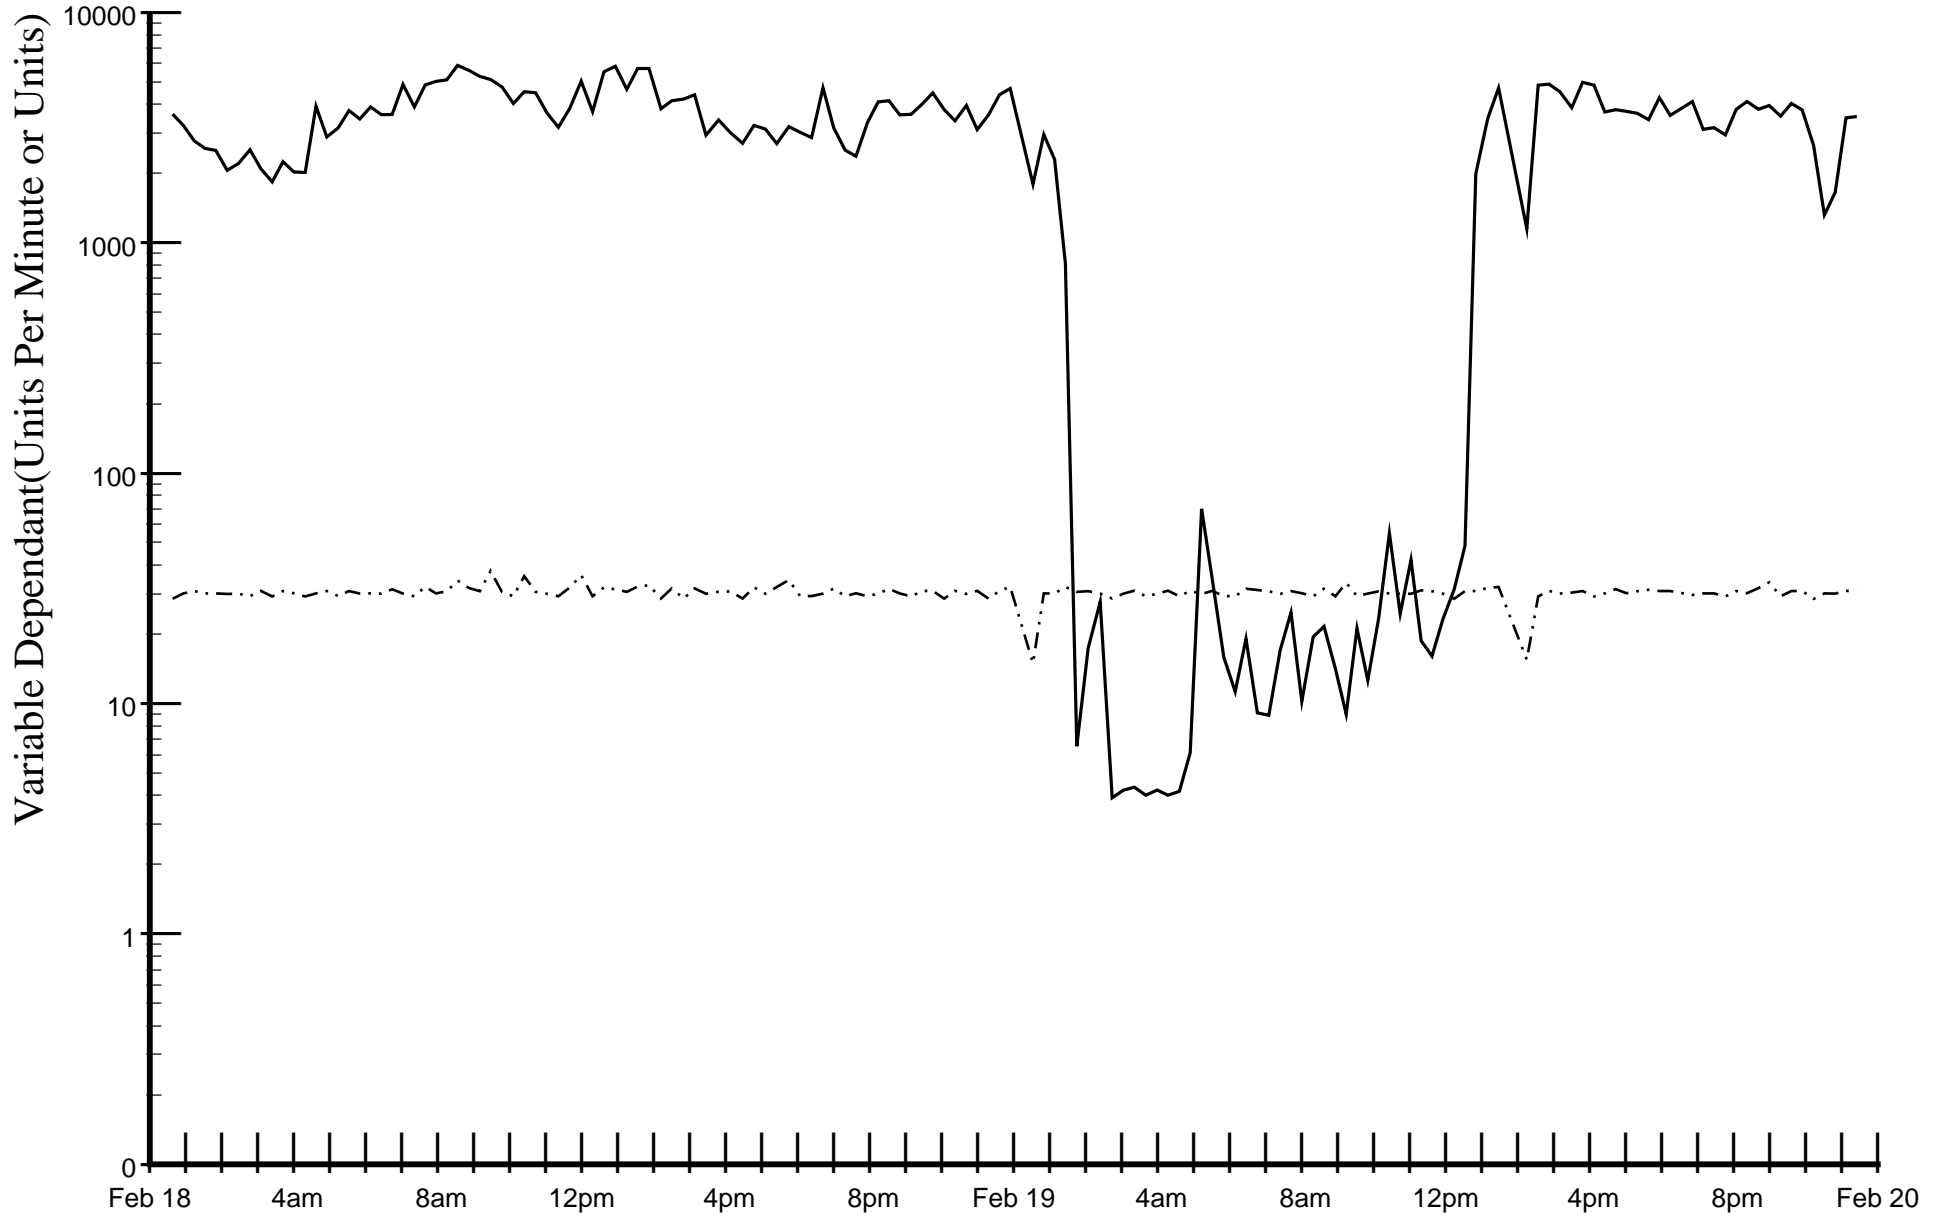

— _mgmt_mib_interfaces_ifTable_ifEntry_ifInUcastPkts_
· - - - _mgmt_mib_interfaces_ifTable_ifEntry_ifInNUcastPkts_
- - - _mgmt_mib_interfaces_ifTable_ifEntry_ifInErrors_

Input Unicast Packets, Broadcast Packets and Errors
February 18 1994 to February 19 1994
15 Minute Sampling Interval, 15 Minute Smoothing Interval