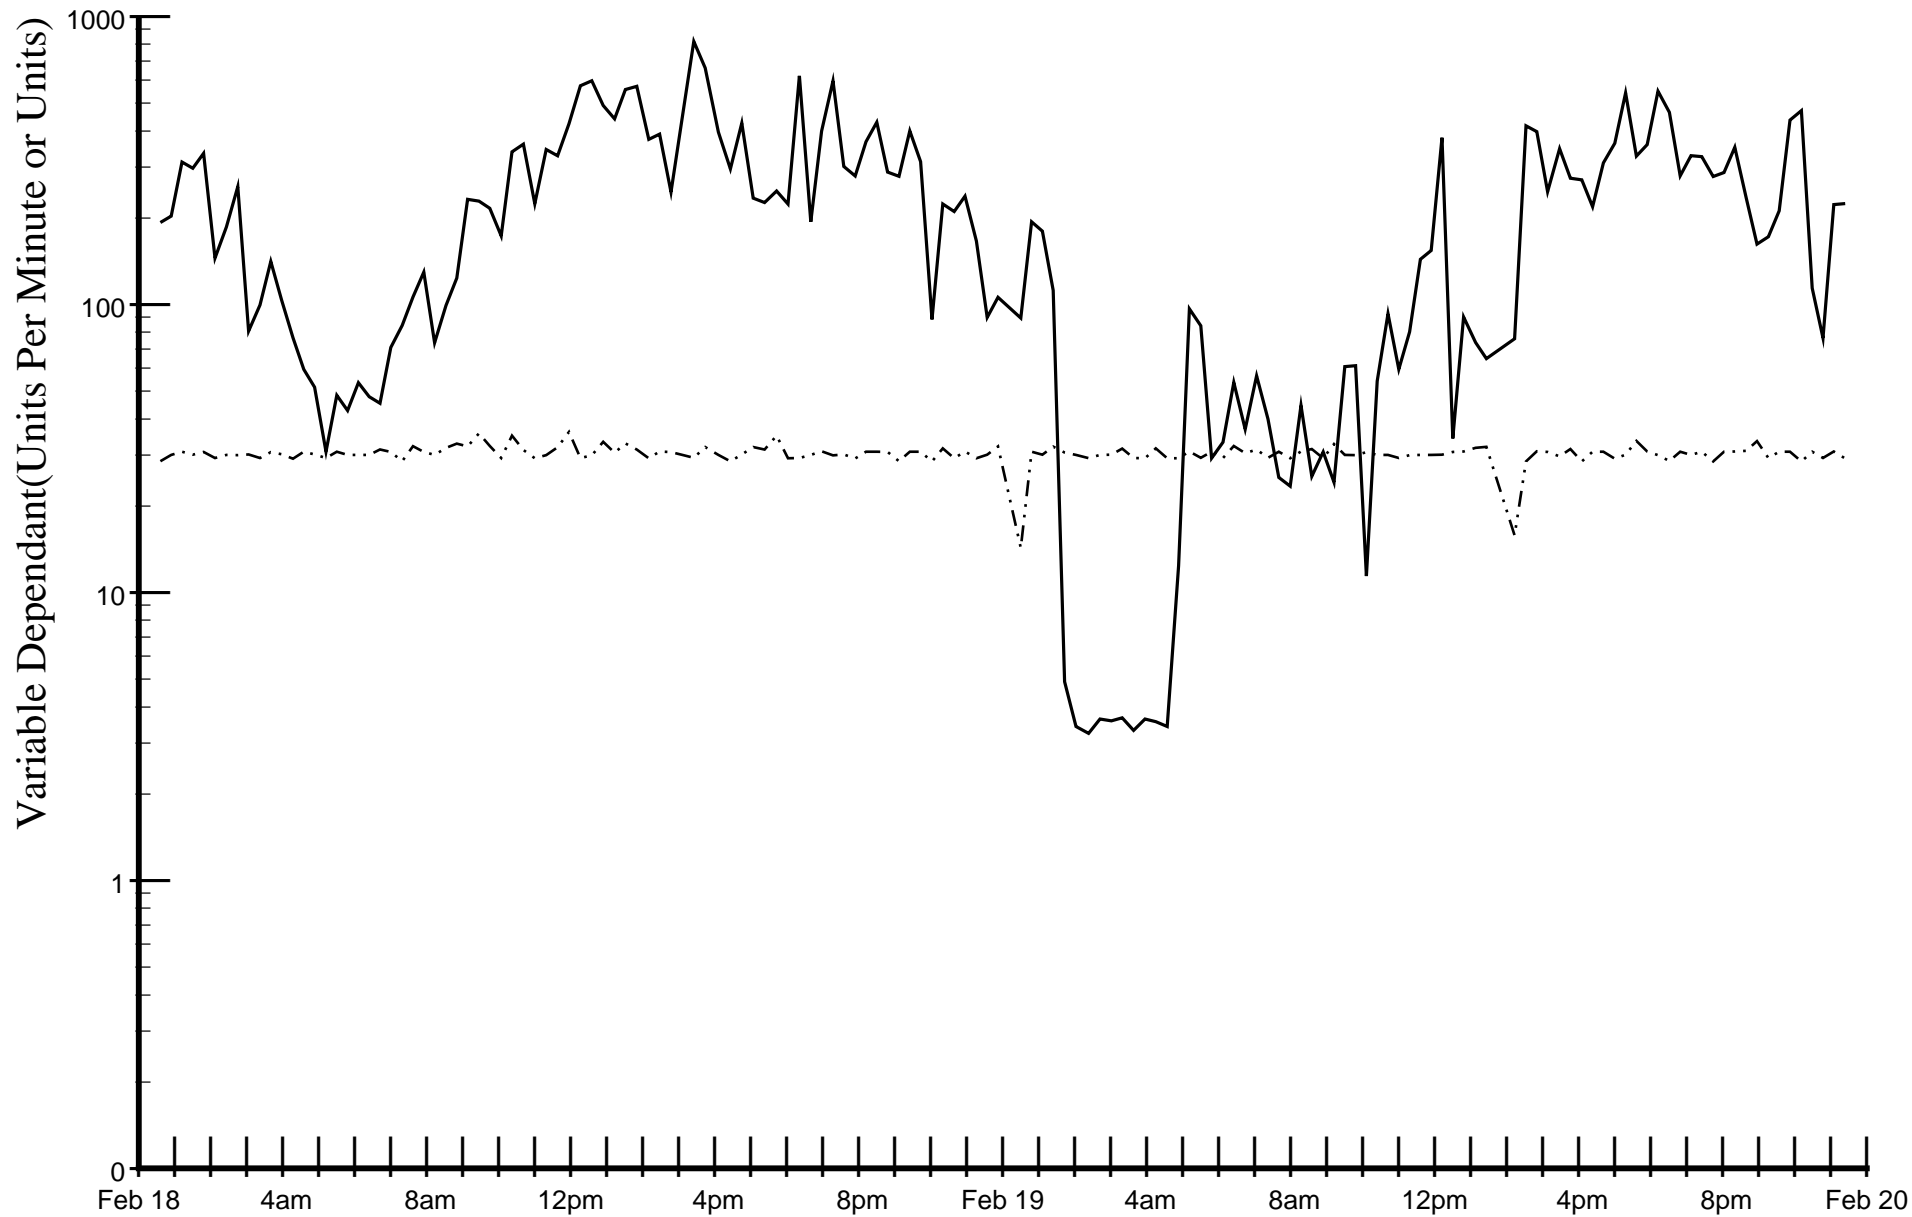

— _mgmt_mib_interfaces_ifTable_ifEntry_ifInUcastPkts_
- - - _mgmt_mib_interfaces_ifTable_ifEntry_ifInNUcastPkts_
- - - _mgmt_mib_interfaces_ifTable_ifEntry_ifInErrors_

Input Unicast Packets, Broadcast Packets and Errors
February 18 1994 to February 19 1994
15 Minute Sampling Interval, 15 Minute Smoothing Interval