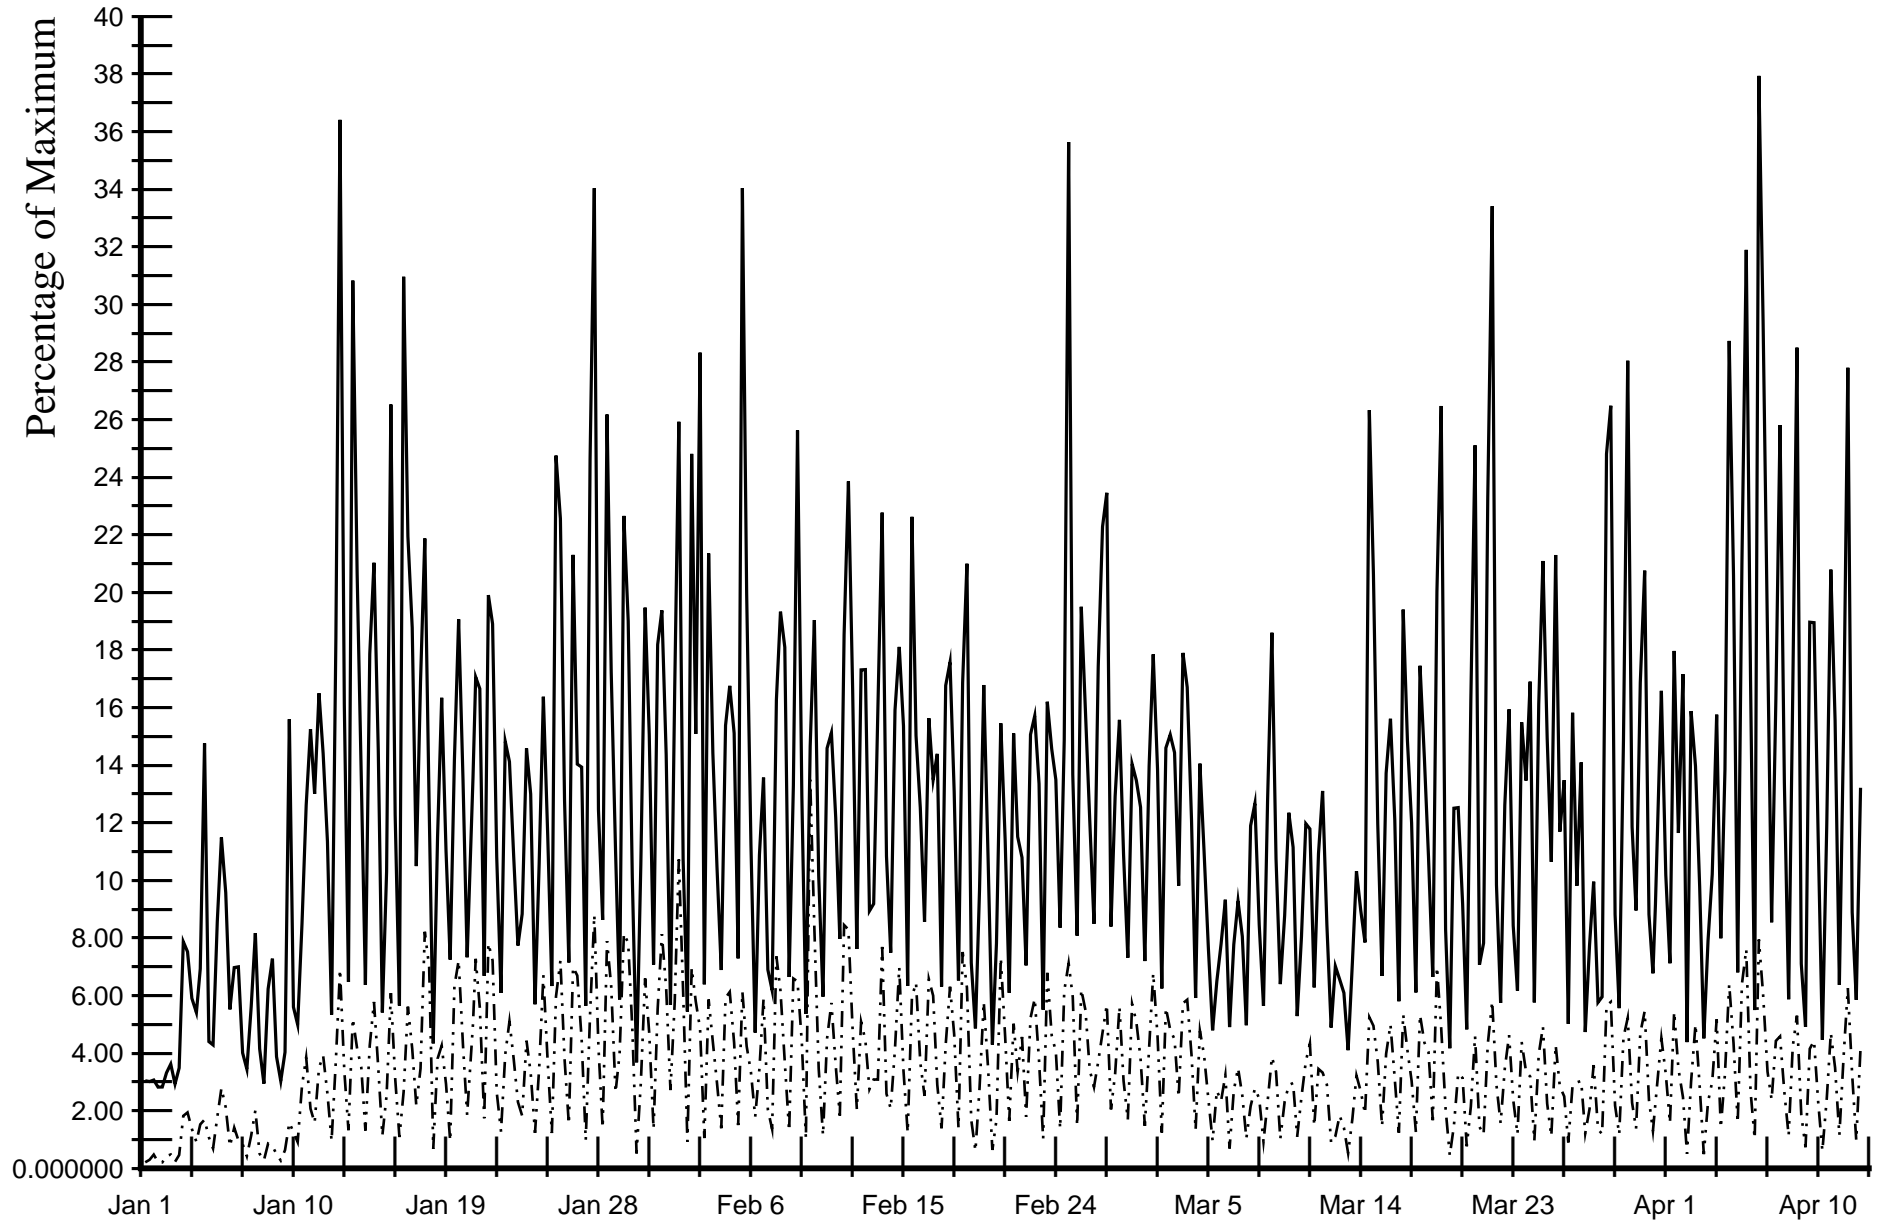

— _mgmt_mib_interfaces_ifTable_ifEntry_ifInOctets_
- - - _mgmt_mib_interfaces_ifTable_ifEntry_ifOutOctets_

Percentage Bandwidth Usage
January 1 1994 to April 12 1994
360 Minute Sampling Interval, 360 Minute Smoothing Interval