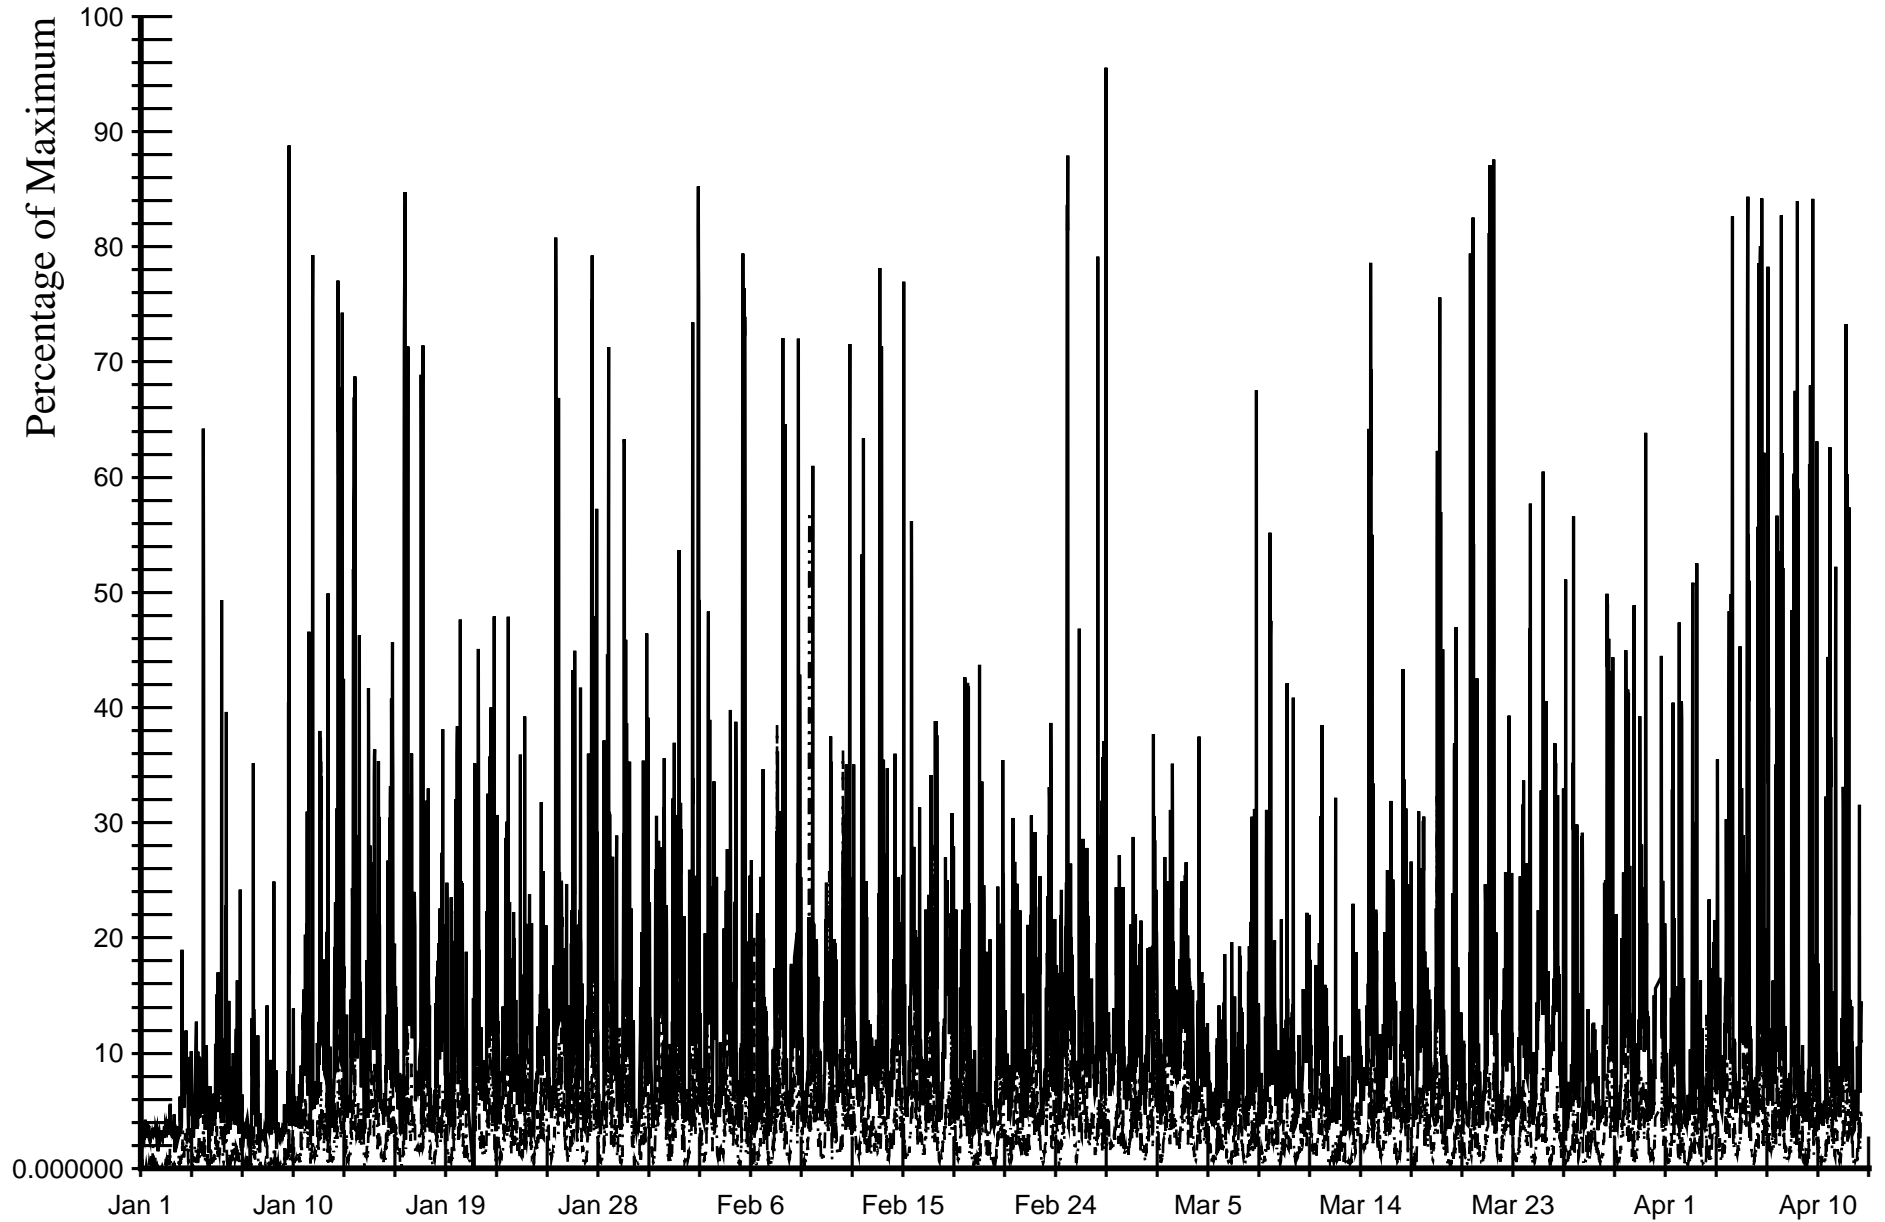

— _mgmt_mib_interfaces_ifTable_ifEntry_ifInOctets_
- - - _mgmt_mib_interfaces_ifTable_ifEntry_ifOutOctets_

Percentage Bandwidth Usage
January 1 1994 to April 12 1994
15 Minute Sampling Interval, 15 Minute Smoothing Interval