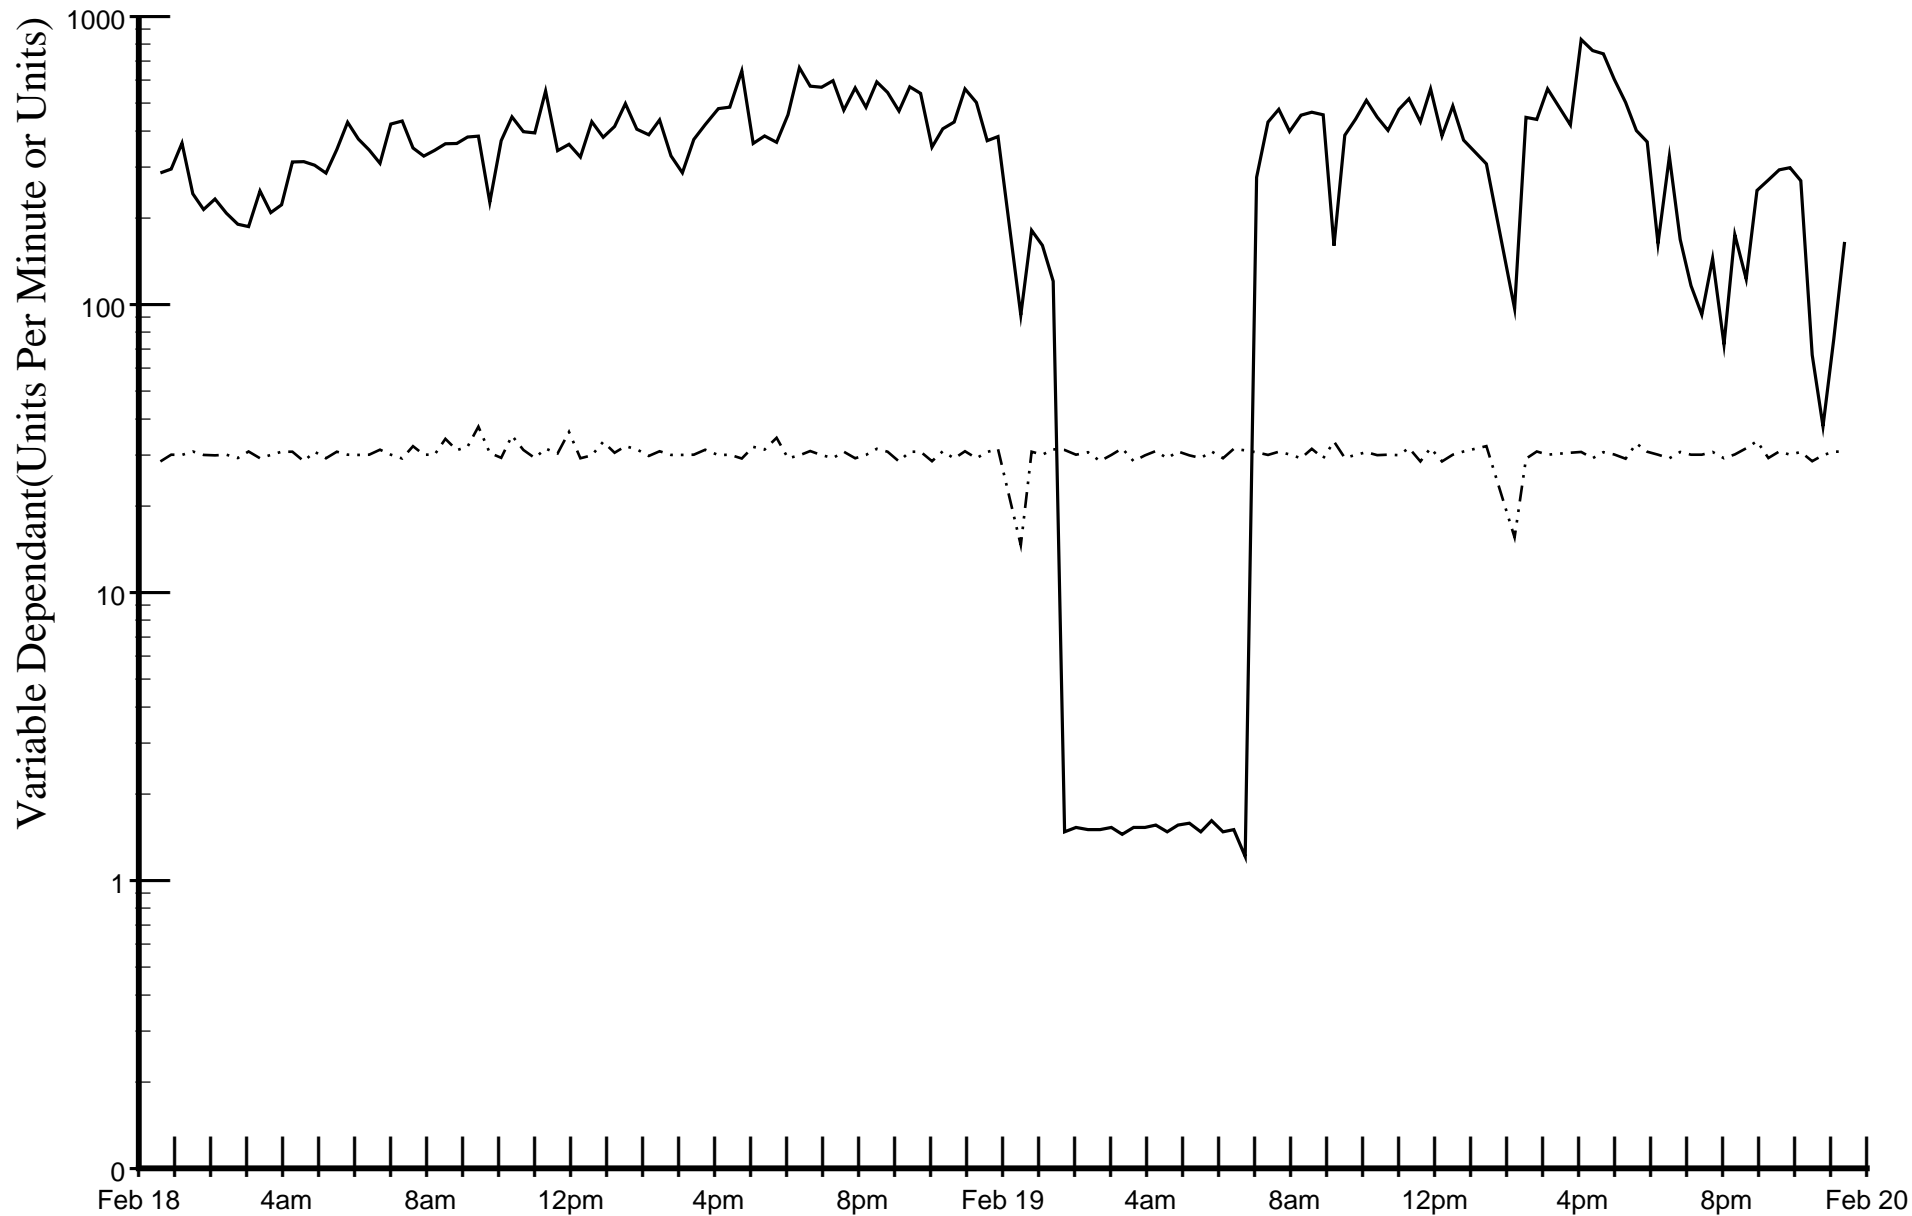

— _mgmt_mib_interfaces_ifTable_ifEntry_ifInUcastPkts_
-.- _mgmt_mib_interfaces_ifTable_ifEntry_ifInNUcastPkts_
- - _mgmt_mib_interfaces_ifTable_ifEntry_ifInErrors_

Input Unicast Packets, Broadcast Packets and Errors
February 18 1994 to February 19 1994
15 Minute Sampling Interval, 15 Minute Smoothing Interval