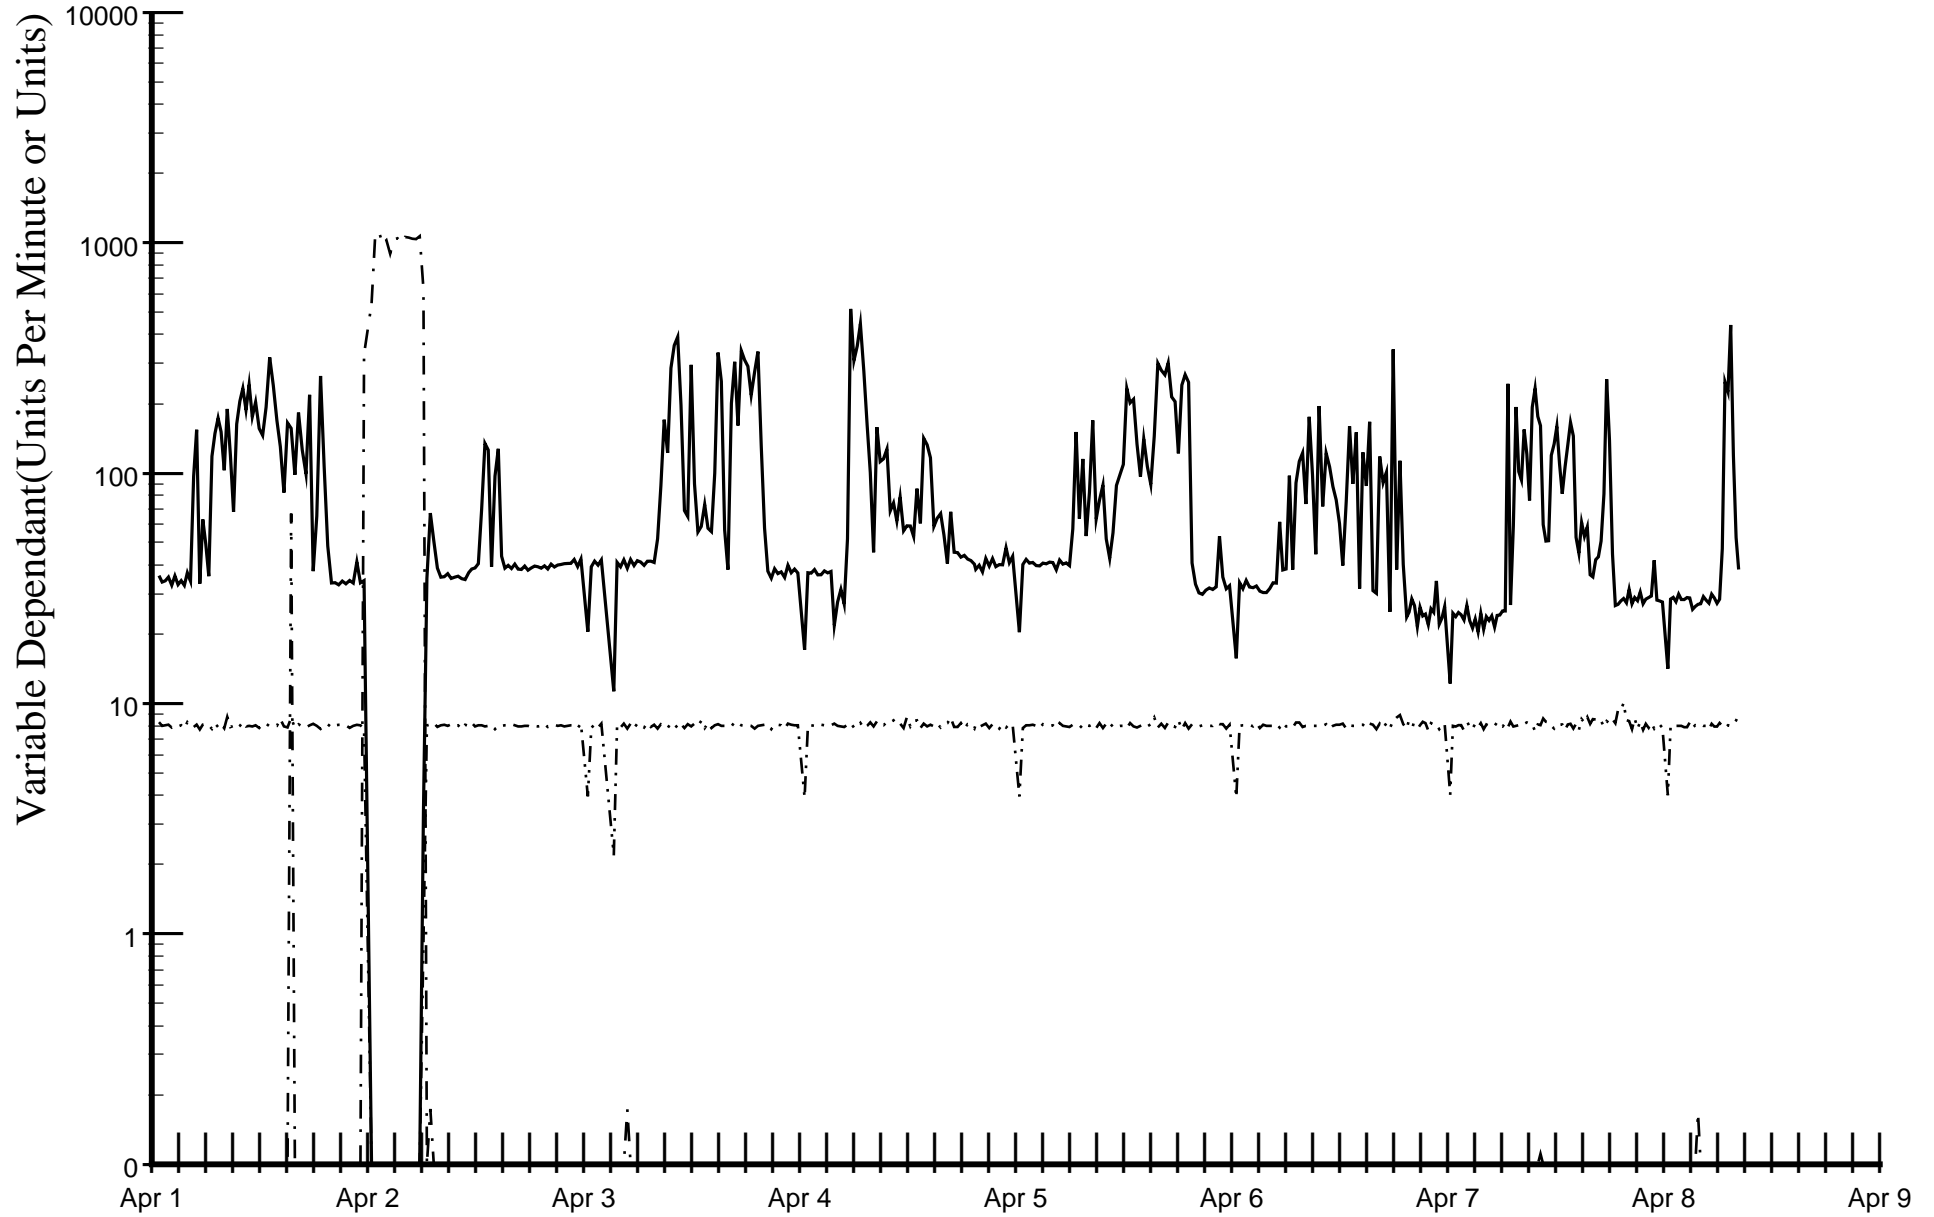

Input Unicast Packets, Broadcast Packets and Errors  
April 1 1994 to April 8 1994  
15 Minute Sampling Interval, 15 Minute Smoothing Interval

PHYSICAL Uo-t1 interface 5 4 (192.147.168.26) ---uo-t1-emerald backbone link