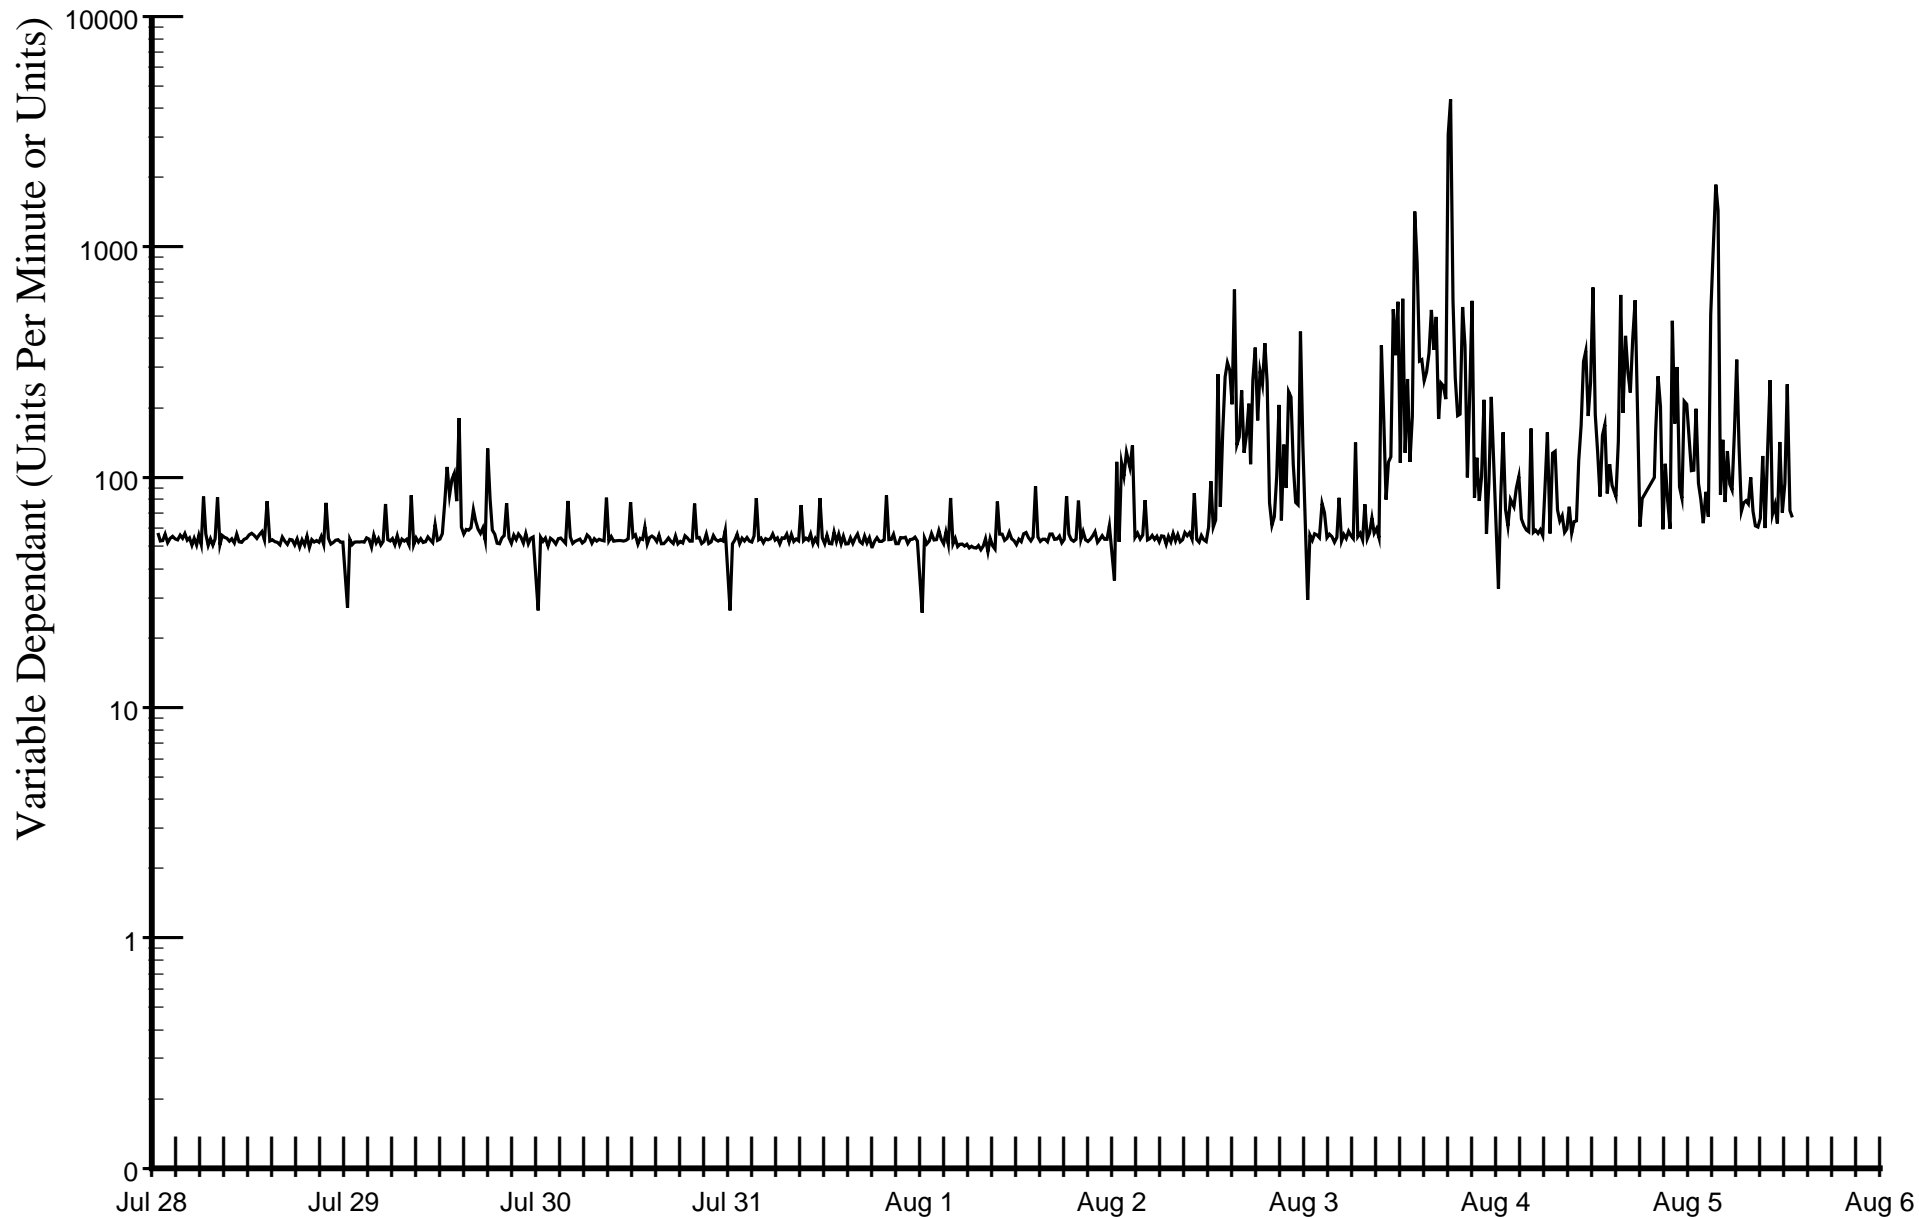

— _mgmt_mib_interfaces_ifTable_ifEntry_ifOutUcastPkts_
· · · _mgmt_mib_interfaces_ifTable_ifEntry_ifOutNUcastPkts_
- - - _mgmt_mib_interfaces_ifTable_ifEntry_ifOutErrors_

Output Unicast Packets, Broadcast Packets and Errors
July 28 1994 to August 5 1994
15 Minute Sampling Interval, 15 Minute Smoothing Interval