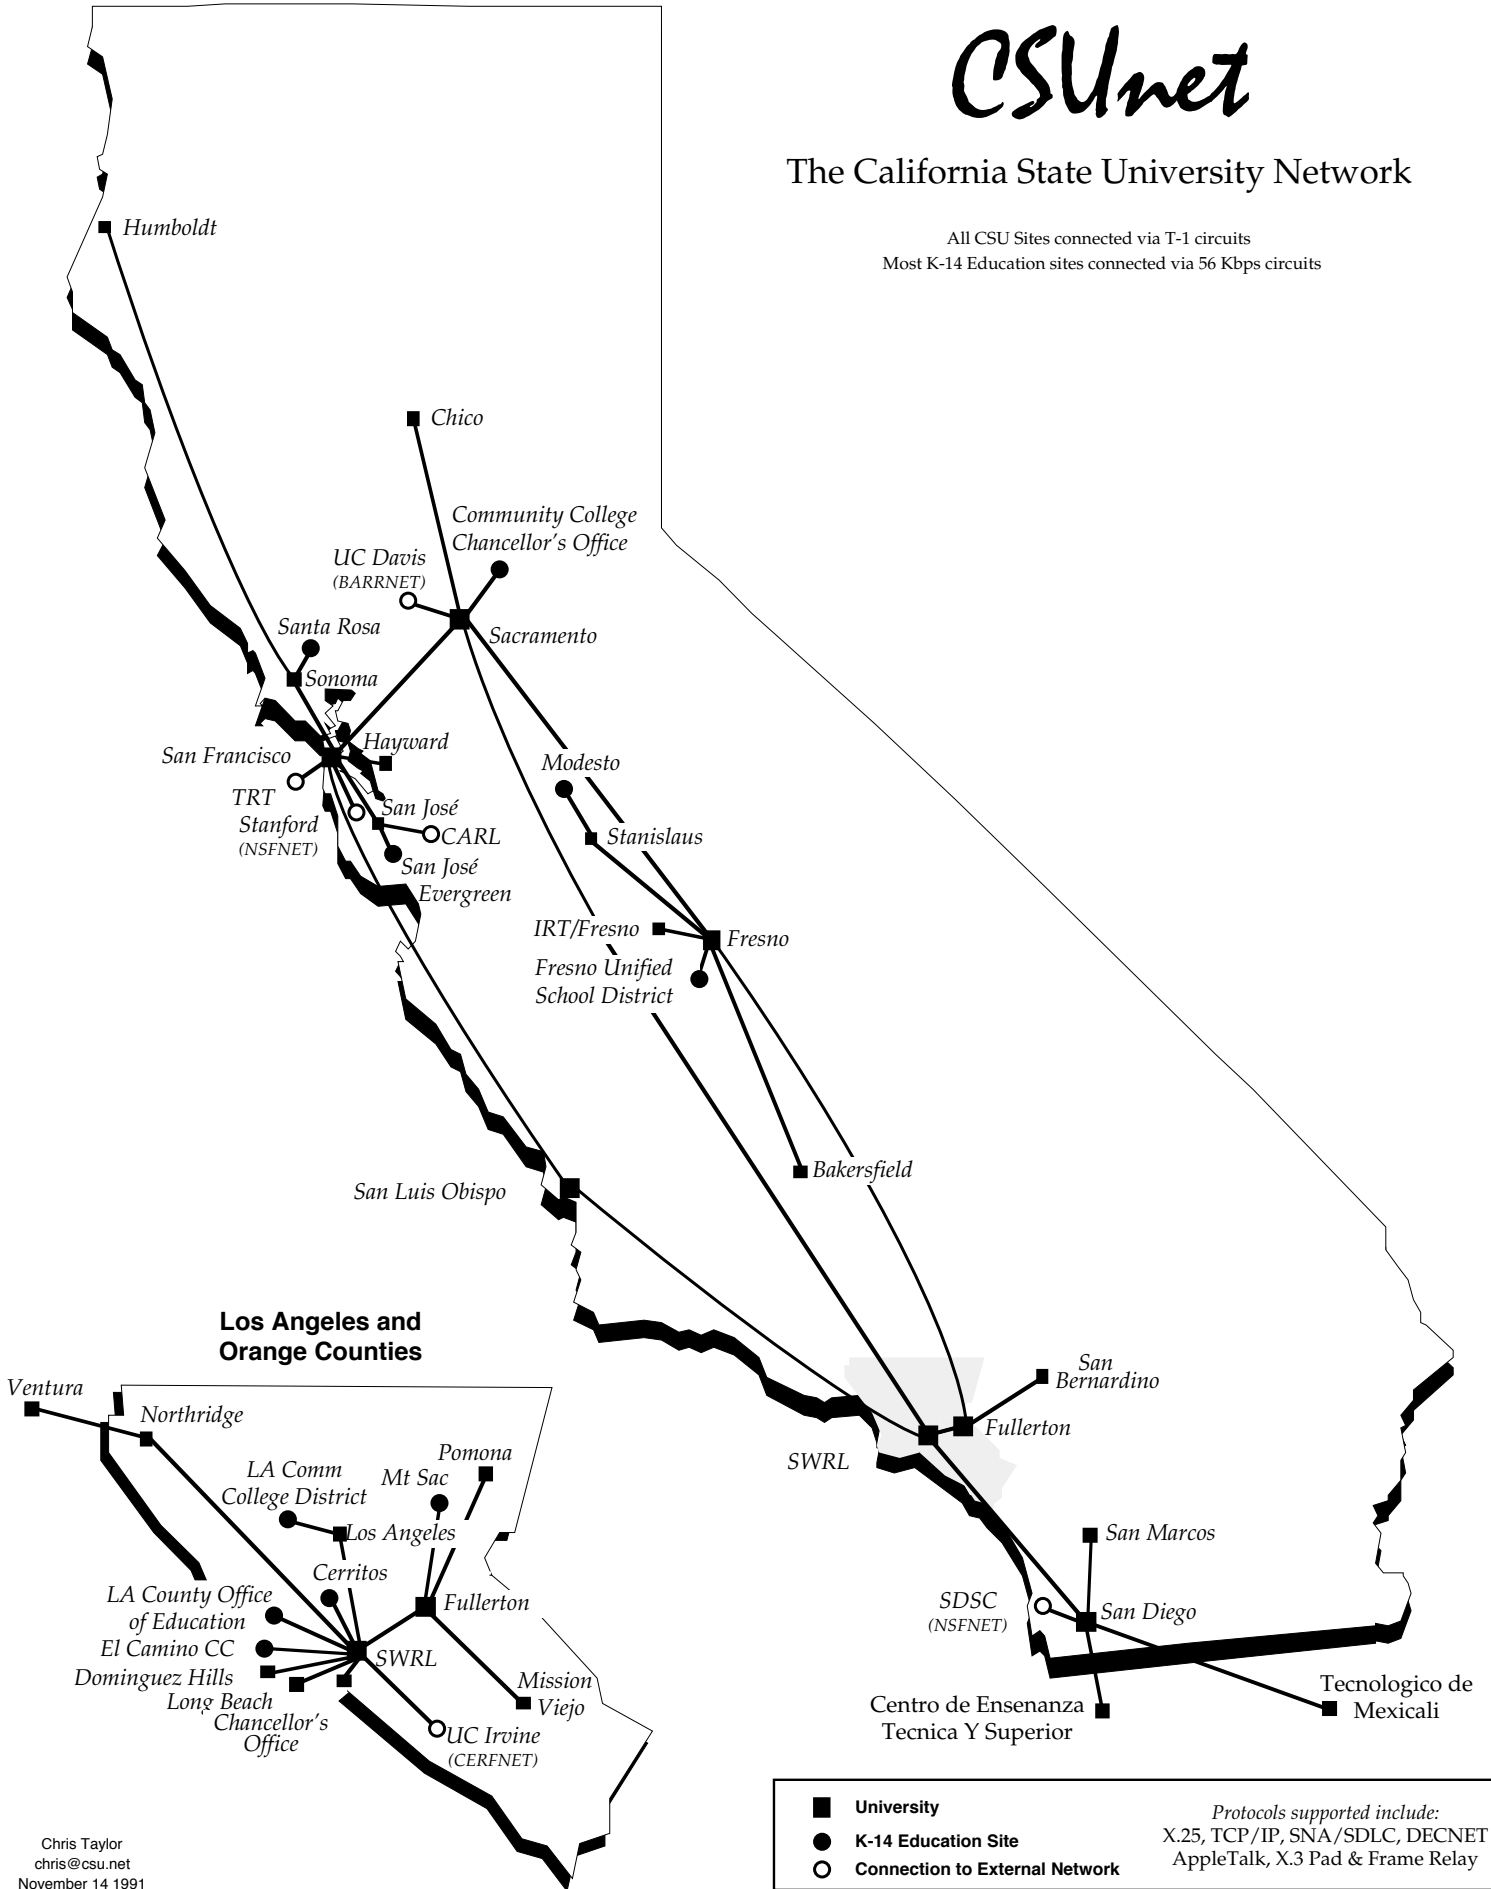

CSUnet

The California State University Network

All CSU Sites connected via T-1 circuits
 Most K-14 Education sites connected via 56 Kbps circuits

■ University	Protocols supported include: X.25, TCP/IP, SNA/SDLC, DECNET AppleTalk, X.3 Pad & Frame Relay
● K-14 Education Site	
○ Connection to External Network	