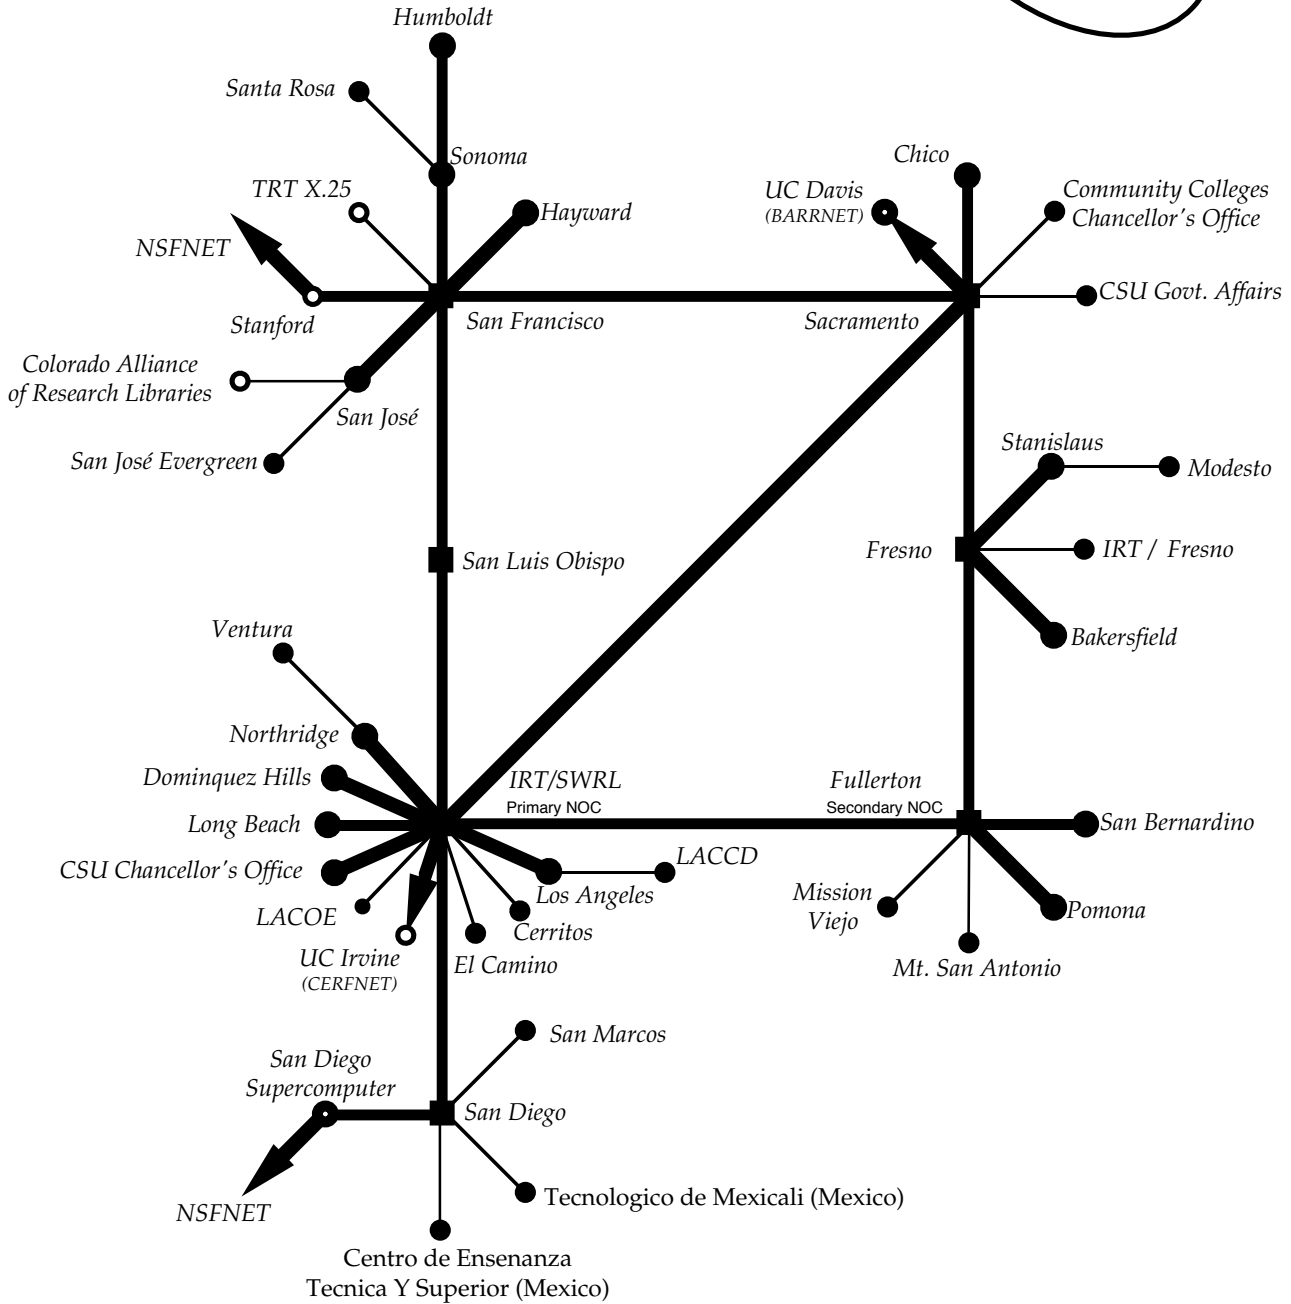

CSUnet

The California State University Network

■ Backbone Site

○ Connection to peer network

“NOC” means “Network Operations Center”