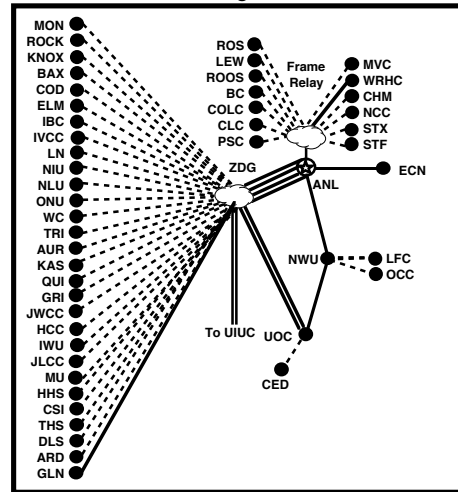

netILLINOIS

Logical Network Topology

- ARDO = Ardis, Inc.
- ANL = Argonne National Laboratories
- AUG = Augustana University
- AUR = Aurora College
- BAX = Baxter HealthCare Inc.
- BC = Barat College
- BHC = BlackHawk College
- BRAD = Bradley University
- CAT = Caterpillar Inc.
- CED = Commonwealth Edison
- CHM = Chicago Medical School
- CLC = Columbia College
- COLC = College of Lake County
- COD = College of DuPage
- CSI = Chrysler Systems, Inc.
- DLS = Dupage Library Systems
- ECN = Educational Computing Network
- EIU = Eastern Illinois University
- ELM = Elmhurst College
- EUR = Eureka College
- GLN = Glenview High School
- GRI = Gas Research Institute
- HCC = Heartland Community College
- HHS = Hinsdale High School
- IBC = Illinois Benedictine College
- ICC = Illinois Central College
- ISU = Illinois State University
- IVCC = Illinois Valley Community College
- IWU = Illinois Wesleyan University
- JLCC = John A. Logan Community College
- JWCC = John Wood Community College
- KAS = Kaskaskia College
- KNOX = Knox College
- LEW = Lewis University
- LFC = Lake Forest College
- LNU = LinkNet Inc.
- MON = Monmouth College
- MU = Millikin University
- MVC = Moraine Valley Community College
- NCC = North Central College

Chicago Area

- NLU = National-Louis University
- NWU = Northwestern University
- NIU = Northern Illinois University
- ONU = Olivett Nazarene University
- PARK = Parkland College
- PIA = Peoria CMS POP
- PSC = Prairie State College
- QUI = Quincy College
- ROCK = Rockford College
- ROOS = Roosevelt University
- ROS = Rosary College
- SML = Southern Illinois Medical Library
- SPR = CMS Springfield
- SSU = Sangamon State University
- STF = College of St. Francis
- STX = St. Xavier University
- THS = Teutopolis High School
- TRI = Trilogy School at the New Learning Center
- UIC = University of Illinois at Chicago
- UIUC = University of Illinois at Urbana-Champaign
- UOC = University of Chicago
- USDA = US Department of Agriculture
- WC = Wheaton College
- WRHC = William Rainey Harper College
- ZDG = Downers Grove POP

⊗ Indicates NSFNET backbone connected site

A current version of this map in postscript format is available via anonymous ftp from ftp.cic.net in the file /pub/maps/netill.ps

- ————— DS1 (1.5 MBPS)
- - - - - FDS1 (256KBPS)
- ..... DS0 (56 KBPS)

CICNet, Inc.
Revised 4/13/94 by tko@cic.net