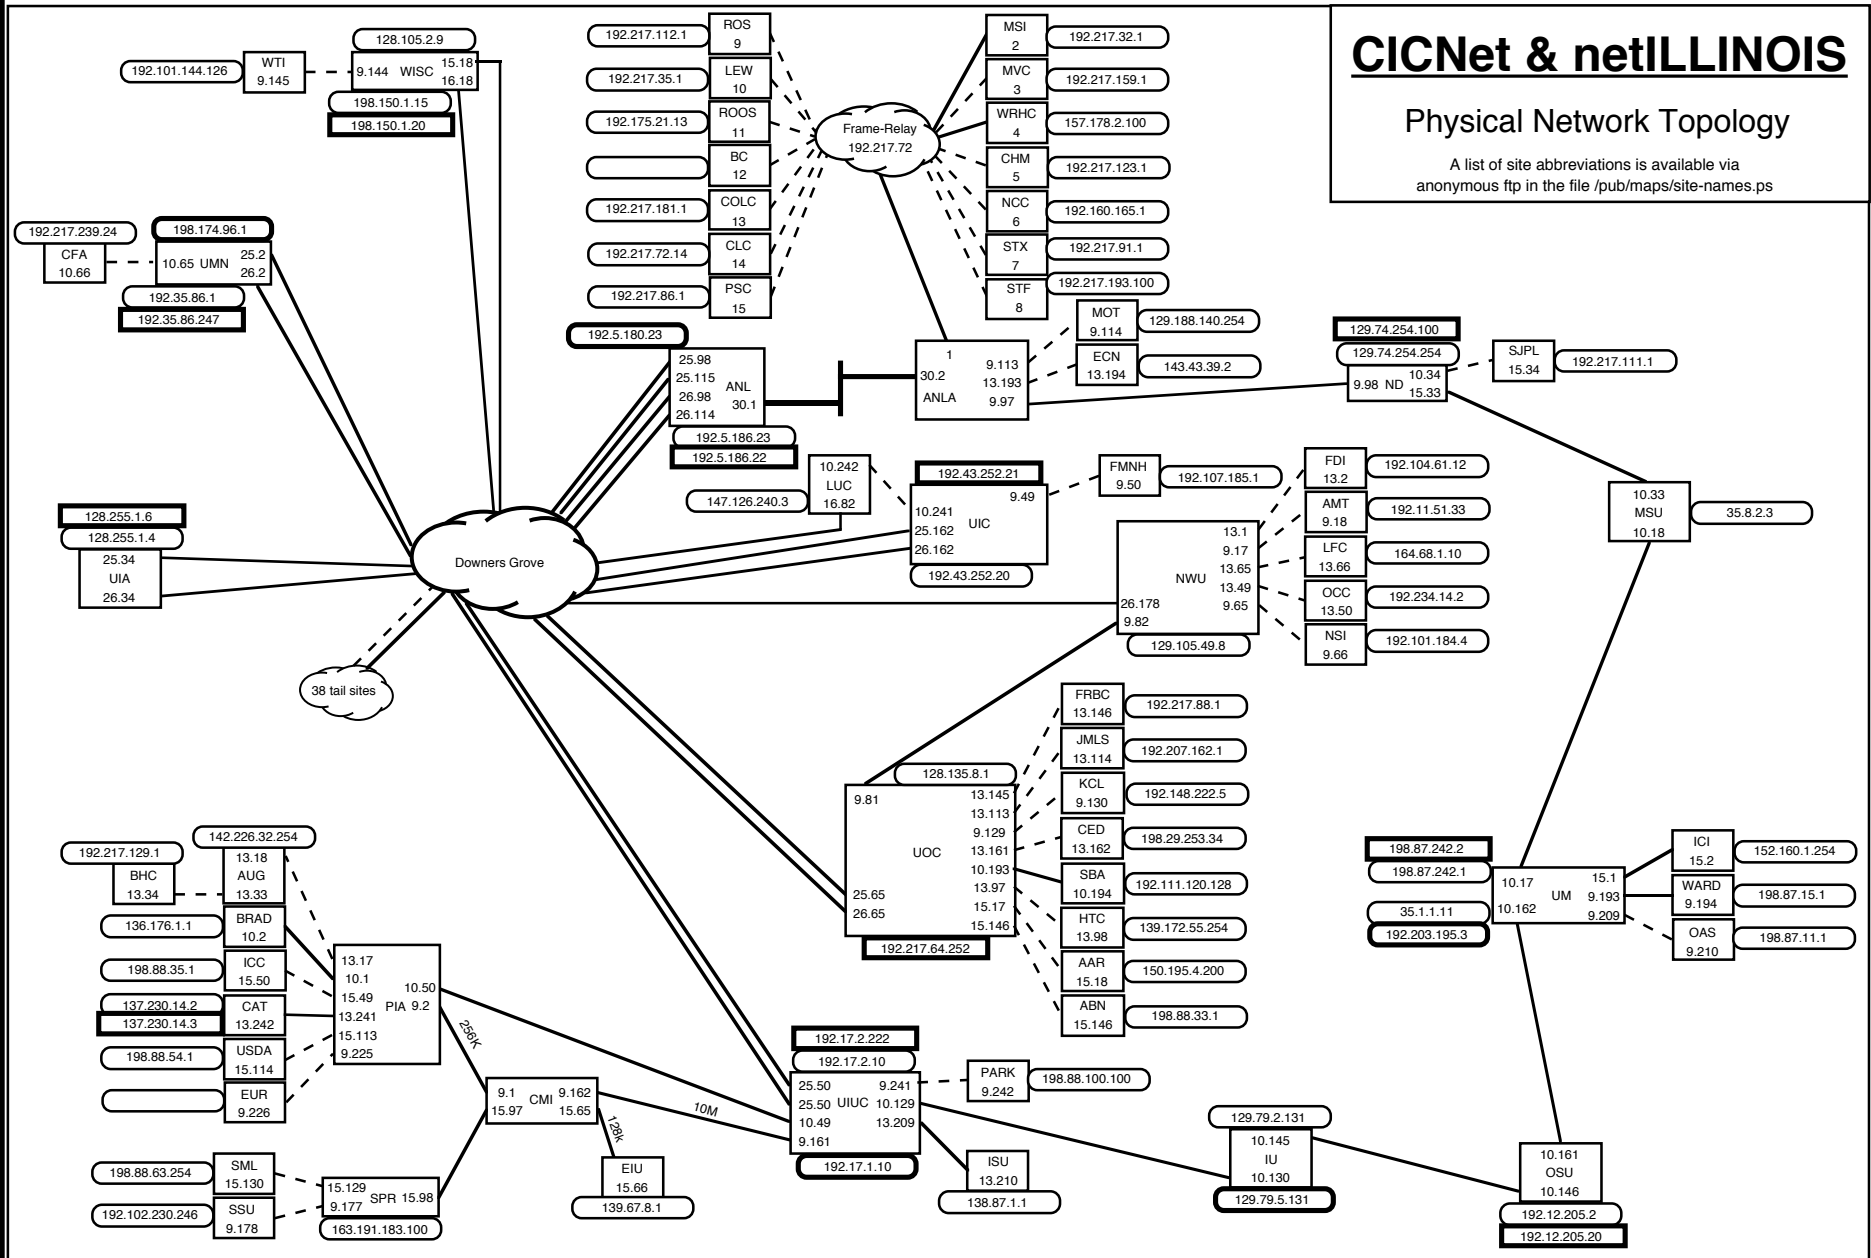

CICNet & netILLINOIS

Physical Network Topology

A list of site abbreviations is available via anonymous ftp in the file /pub/maps/site-names.ps

A current version of this map in postscript format is available via anonymous ftp from ftp.cic.net in the file /pub/maps/cic-netil-ip.ps

CICNet Backbone Network 131.103.0.0

- 10 MBPS ethernet
- DS1 (1.536 MBPS)
- 256K FDS1 (256 KBPS)
- DS0 (56KBPS)

Site Router LAN IP Address

Terminal Server FDDI IP Address

CICNet Inc.
Revised 4/13/94 by tkoc@ic.net