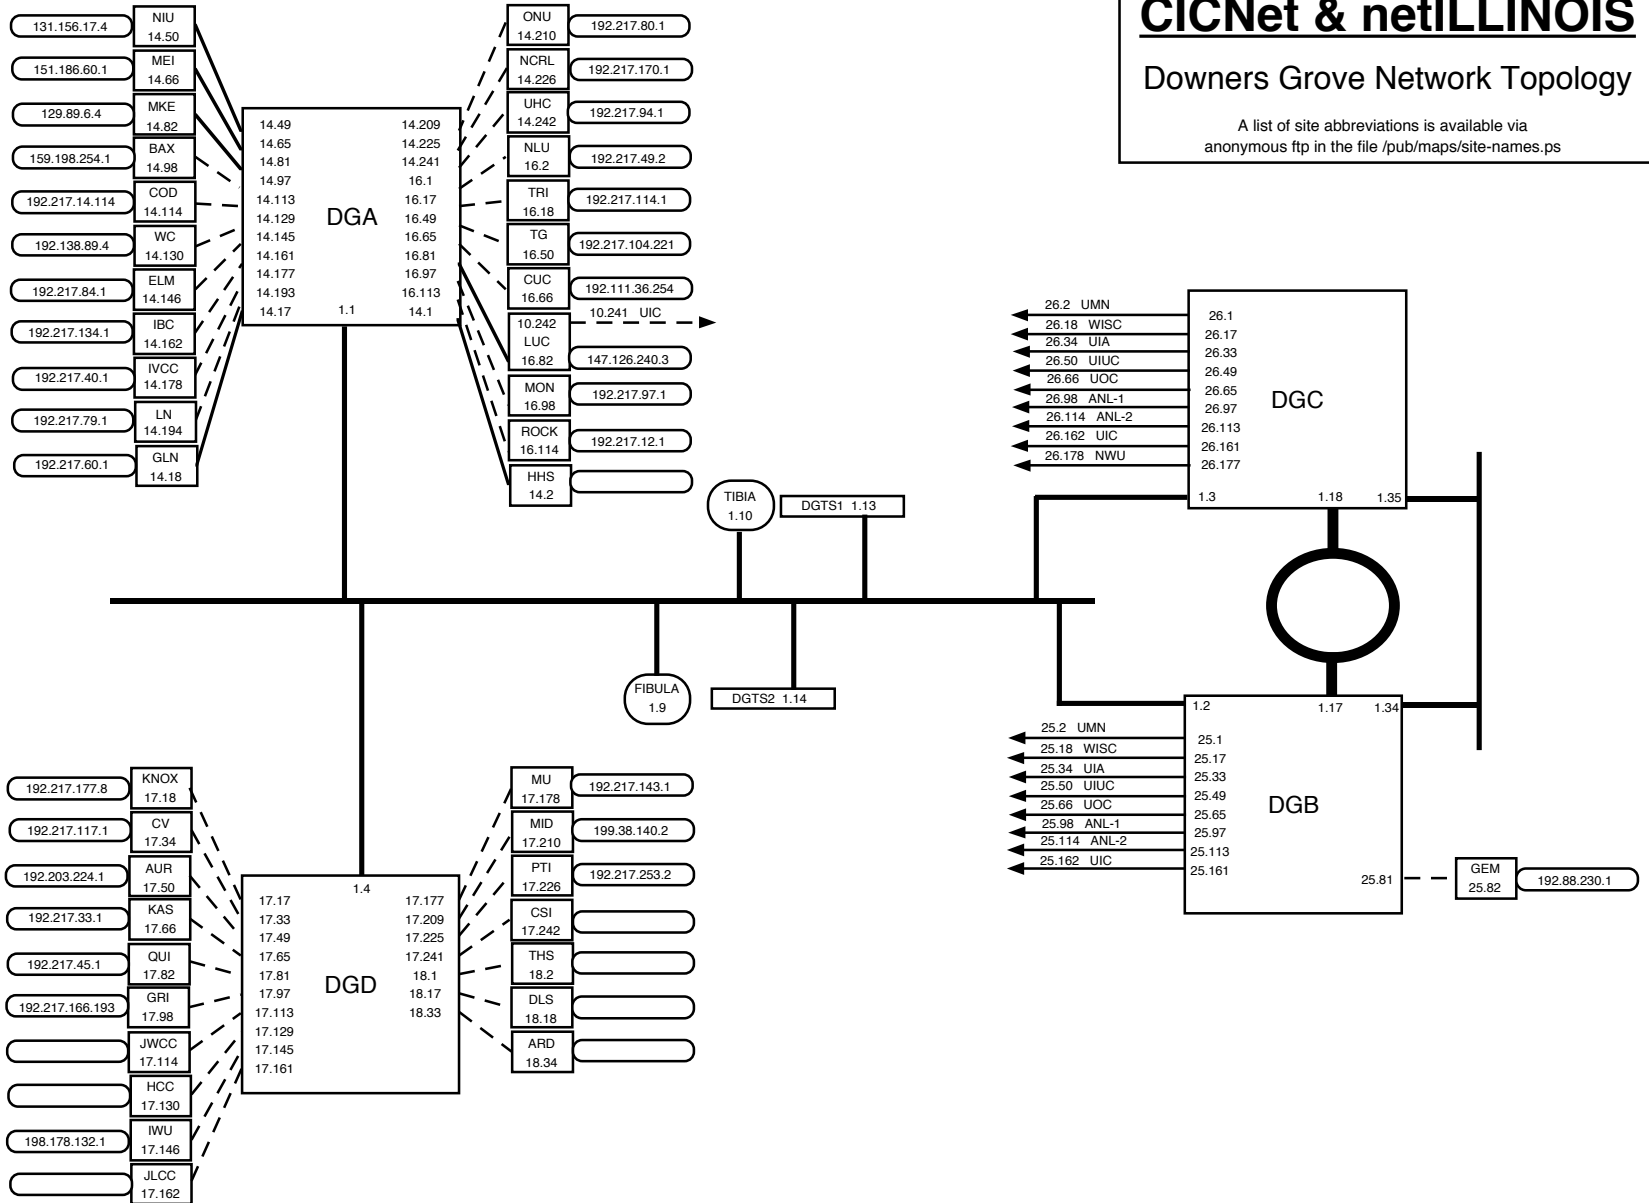

## Downers Grove Network Topology

A list of site abbreviations is available via anonymous ftp in the file /pub/maps/site-names.ps

A current version of this map in postscript format is available via anonymous ftp from ftp.cic.net in the file /pub/maps/cic-netil-downers.ps

**CICNet Backbone Network**  
131.103.0.0

- 10 MBPS ethernet
- DS1 (1.536 MBPS)
- FDDI (100 MBPS)
- DS0 (56KBPS)

- Site Router
- LAN IP Address
- MBONE Machine (Sparc1+)
- Terminal Server

CICNet, Inc.  
Revised 4/13/94 by tko@cic.net