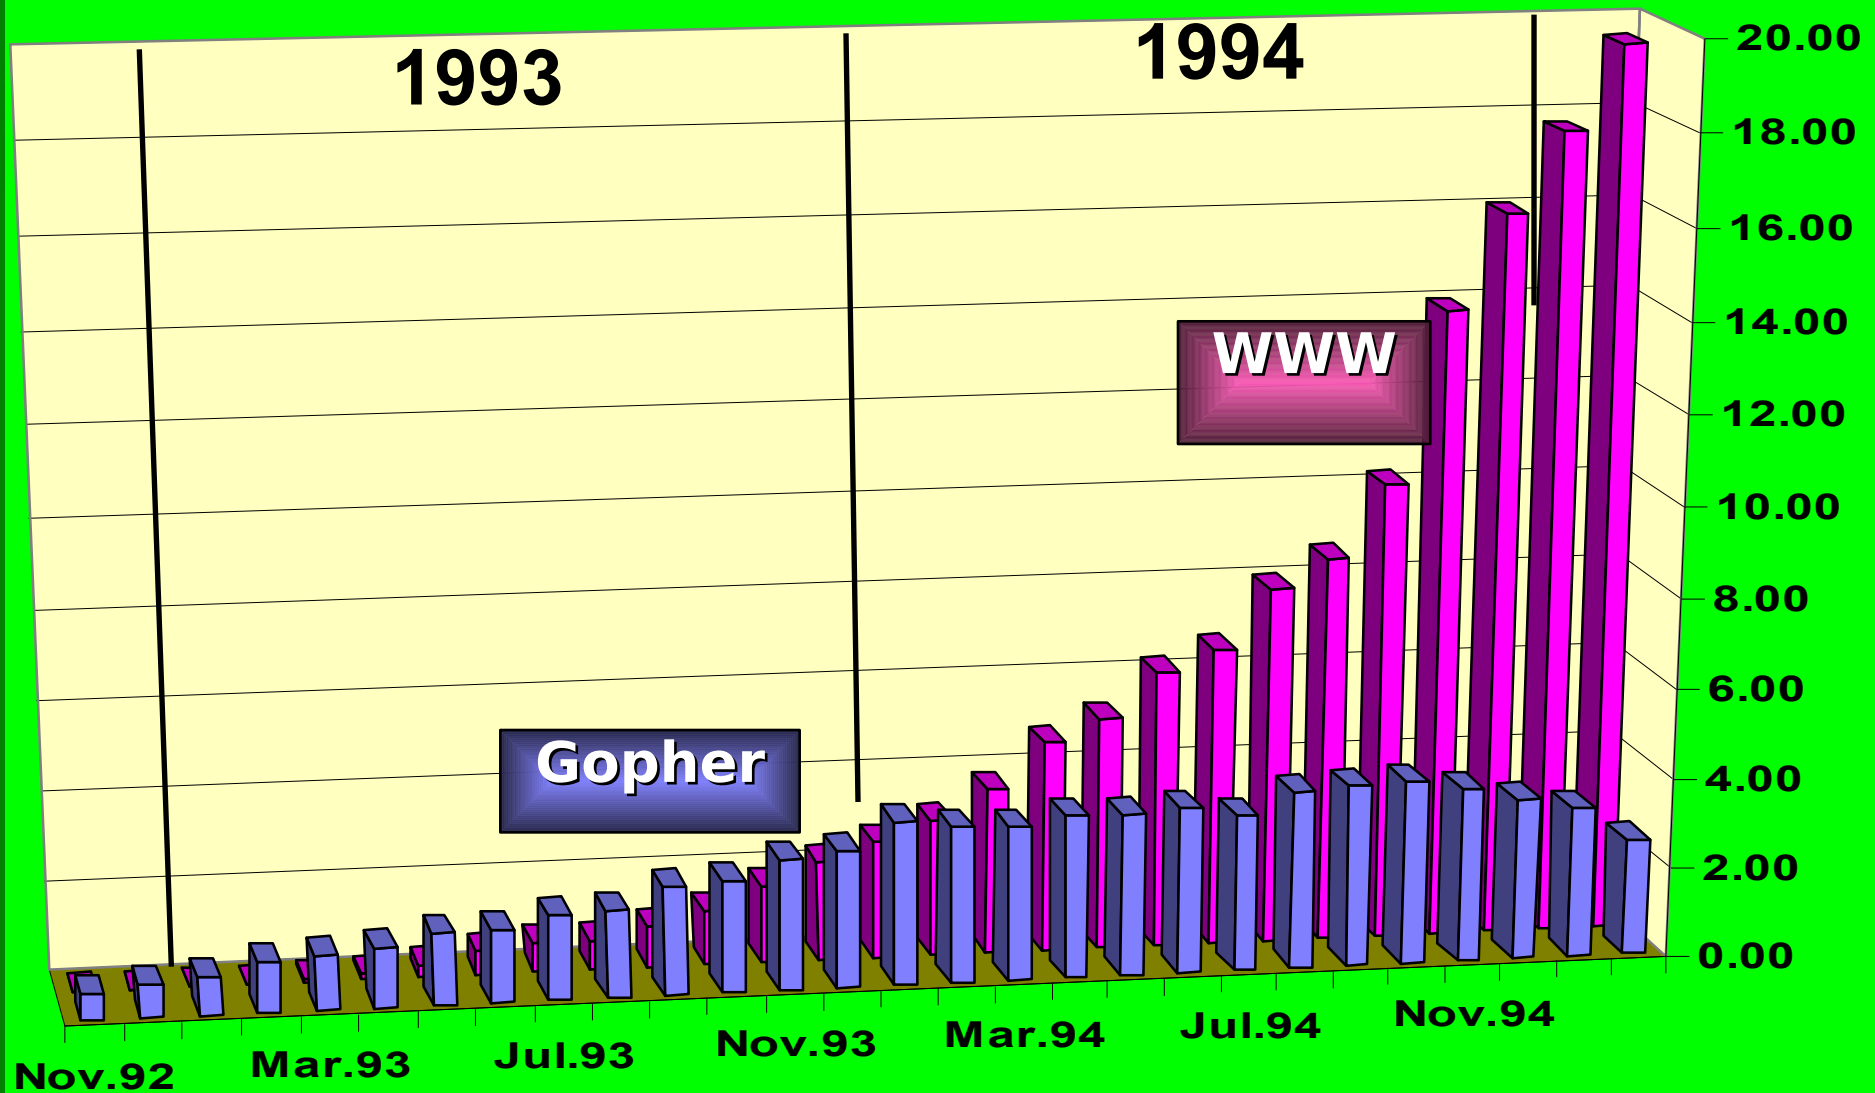

Internet Traffic

**8 Mar
1995**

Traffic on the NSFNet Backbone

Terabytes (10^{12} bytes) per month

18.00
16.00
14.00
12.00
10.00
8.00
6.00
4.00
2.00
0.00

Jan

Mar

May

Jul

Sep

Nov

numbers begin decreasing as traffic migrates to the new NSF architecture, for which no comparable statistics are available

1994
1993
1992
1991

Source: <ftp://nic.merit.net/statistics/nsfnet>

NSFNet Backbone Network History of Services

Growth of Internet Browsing Services

Percentage of Total Traffic on NSFNet Backbone

Source: <ftp://nic.merit.net/statistics/nsfnet/1992-1994>

Internet Messaging Traffic

NSFNet Backbone Messages per Month*