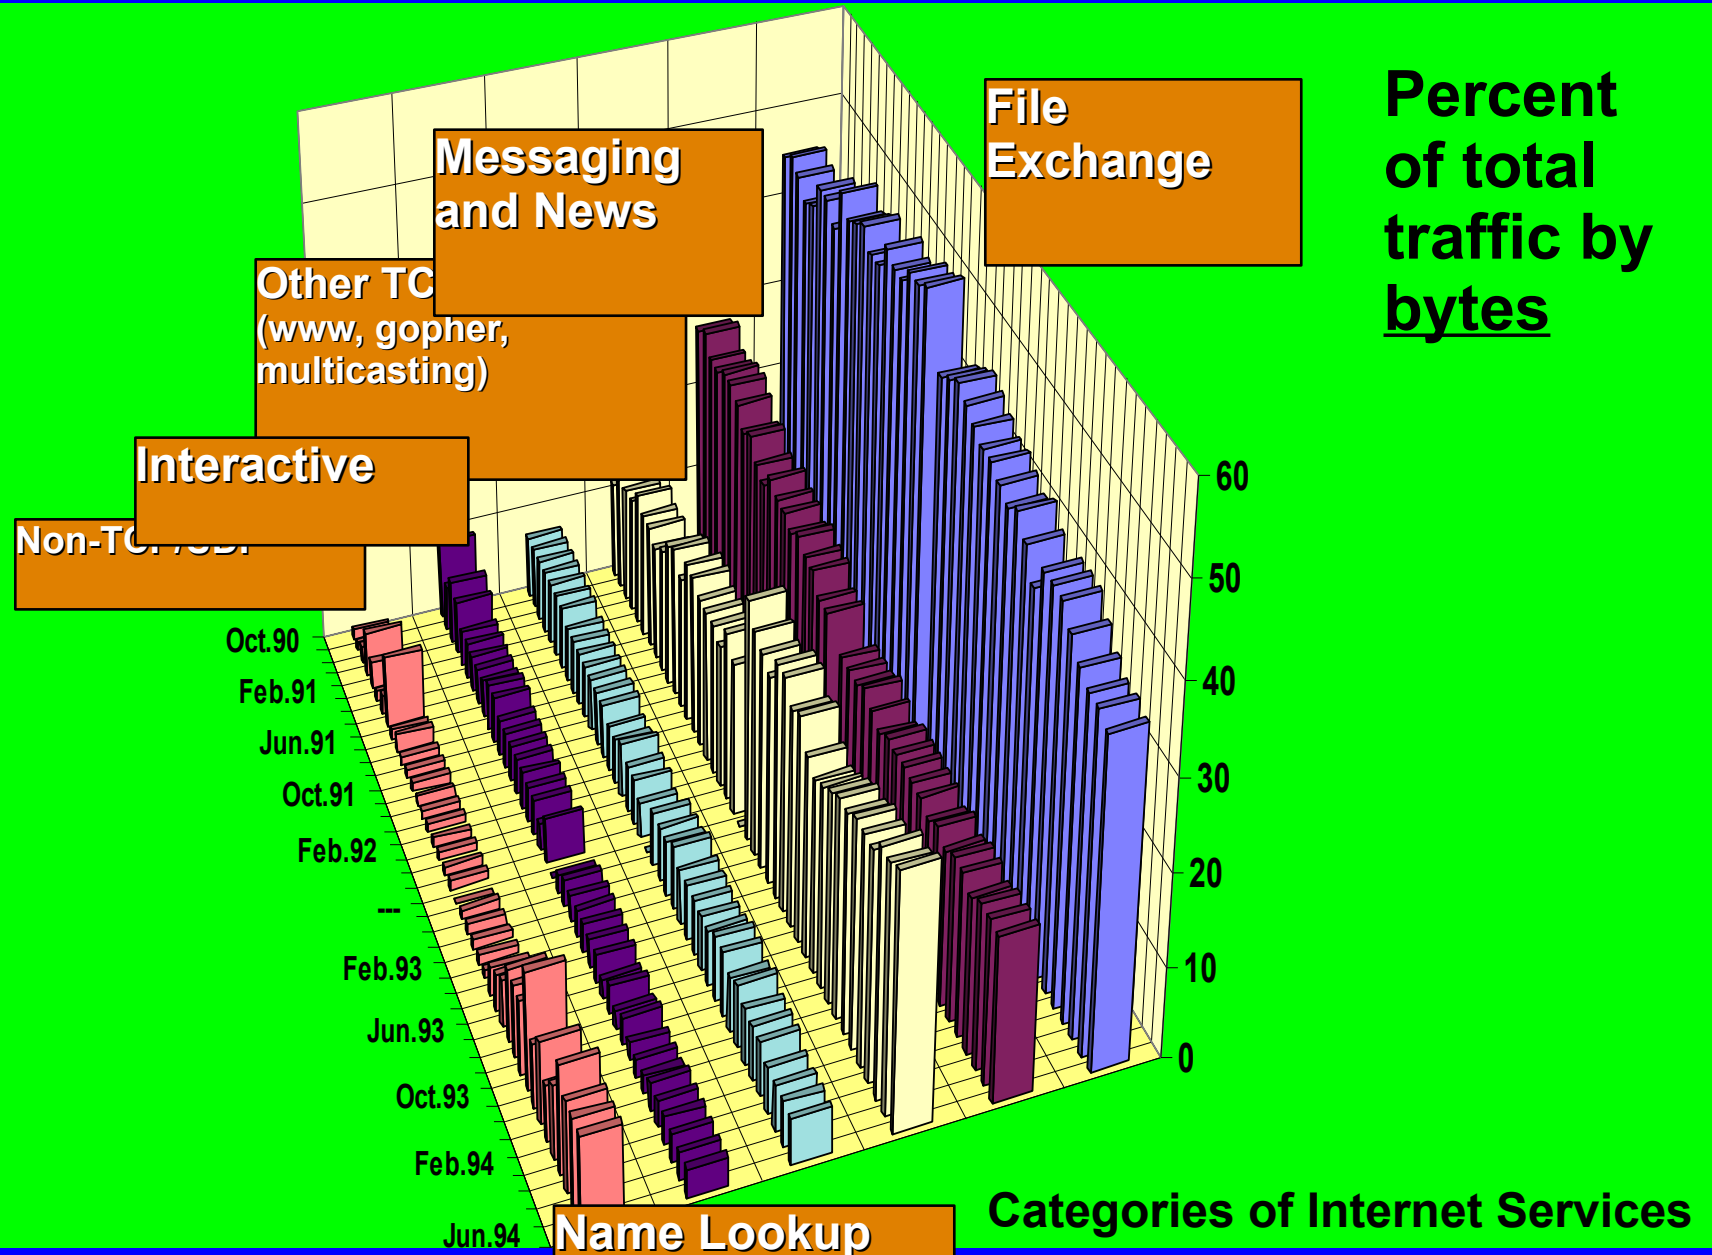

Jul

Sep

Nov

numbers begin decreasing as traffic migrates to the new NSF architecture, for which no comparable statistics are available

1994
1993
1992
1991

Source: <ftp://nic.merit.net/statistics/nsfnet>

NSFNet Backbone Network History of Services

Growth of Internet Browsing Services

Percentage of Total Traffic on NSFNet Backbone

Source: <ftp://nic.merit.net/statistics/nsfnet/1992-1994>

Internet Messaging Traffic

NSFNet Backbone Messages per Month*