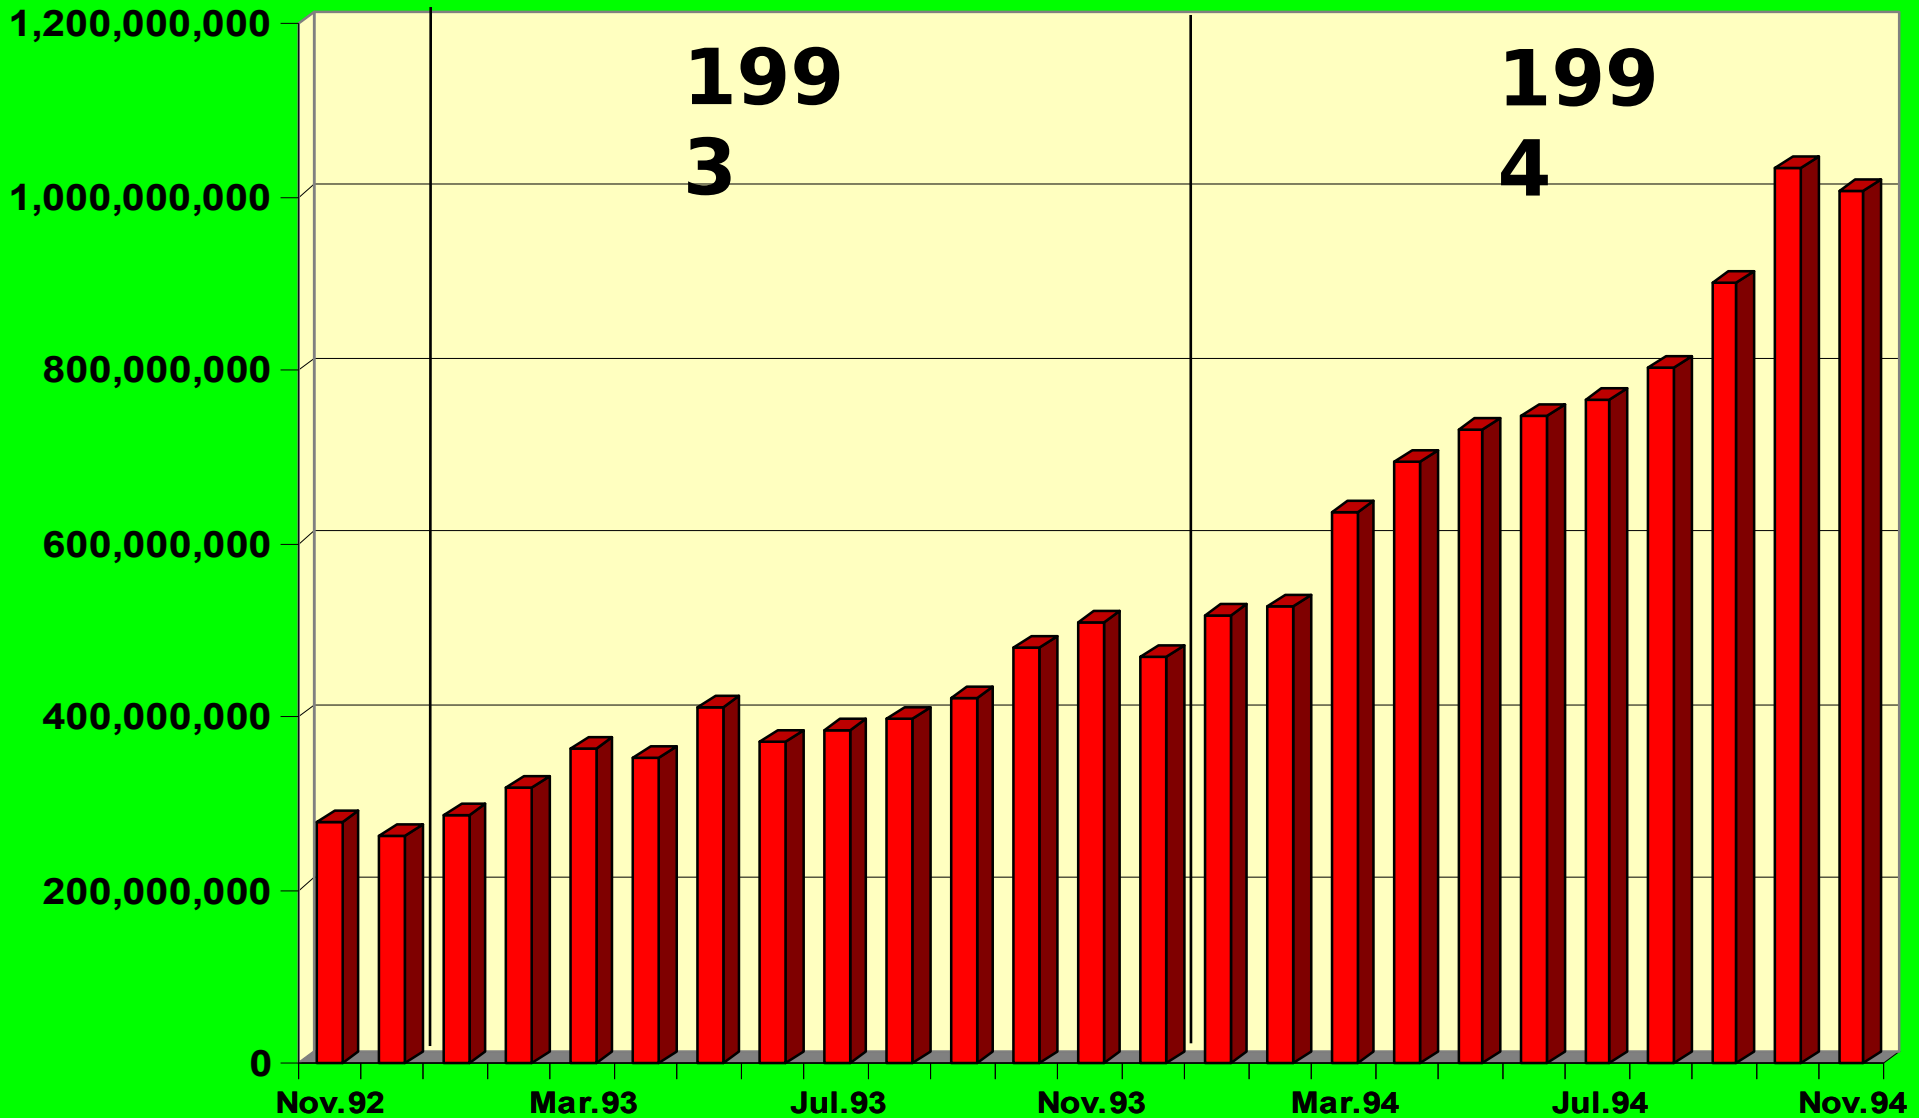

Internet Traffic

**8 Mar
1995**

Traffic on the NSFNet Backbone

Terabytes (10^{12} bytes) per month

18.00
16.00
14.00
12.00
10.00
8.00
6.00
4.00
2.00
0.00

Jan

Mar

May

Jul

Sep

Nov

numbers begin decreasing as traffic migrates to the new NSF architecture, for which no comparable statistics are available

1994
1993
1992
1991

Source: <ftp://nic.merit.net/statistics/nsfnet>

NSFNet Backbone Network History of Services

Growth of Internet Browsing Services

Percentage of Total Traffic on NSFNet Backbone

Source: <ftp://nic.merit.net/statistics/nsfnet/1992-1994>

Internet Messaging Traffic

NSFNet Backbone Messages per Month*