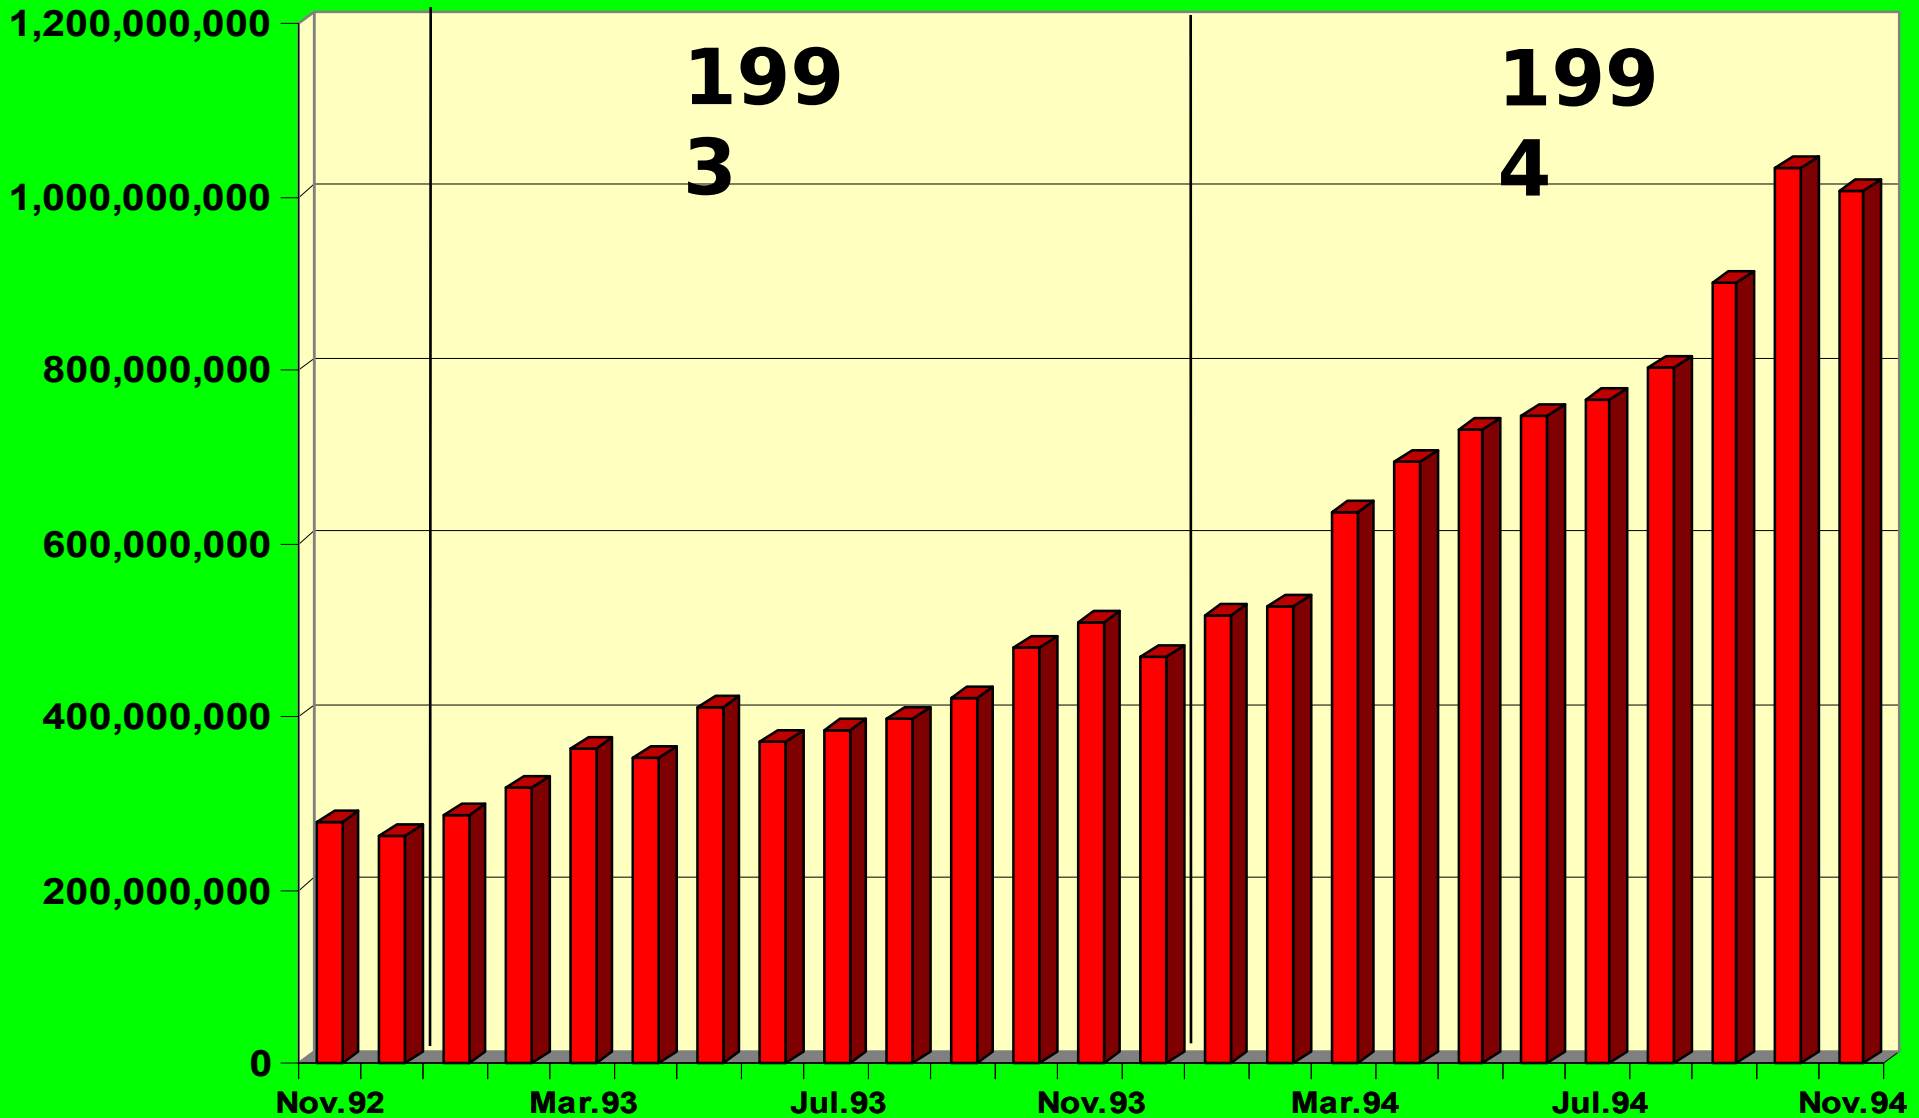

Traffic on the NSFNet Backbone

Terabytes (10^{12} bytes) per month

18.00
16.00
14.00
12.00
10.00
8.00
6.00
4.00
2.00
0.00

Jan

Mar

May

Jul

Sep

Nov

numbers begin decreasing as traffic migrates to the new NSF architecture, for which no comparable statistics are available

1994
1993
1992
1991

Source: <ftp://nic.merit.net/statistics/nsfnet>

NSFNet Backbone Network History of Services

Growth of Internet Browsing Services

Percentage of Total Traffic on NSFNet Backbone

Source: <ftp://nic.merit.net/statistics/nsfnet/1992-1994>

Internet Messaging Traffic

NSFNet Backbone Messages per Month*