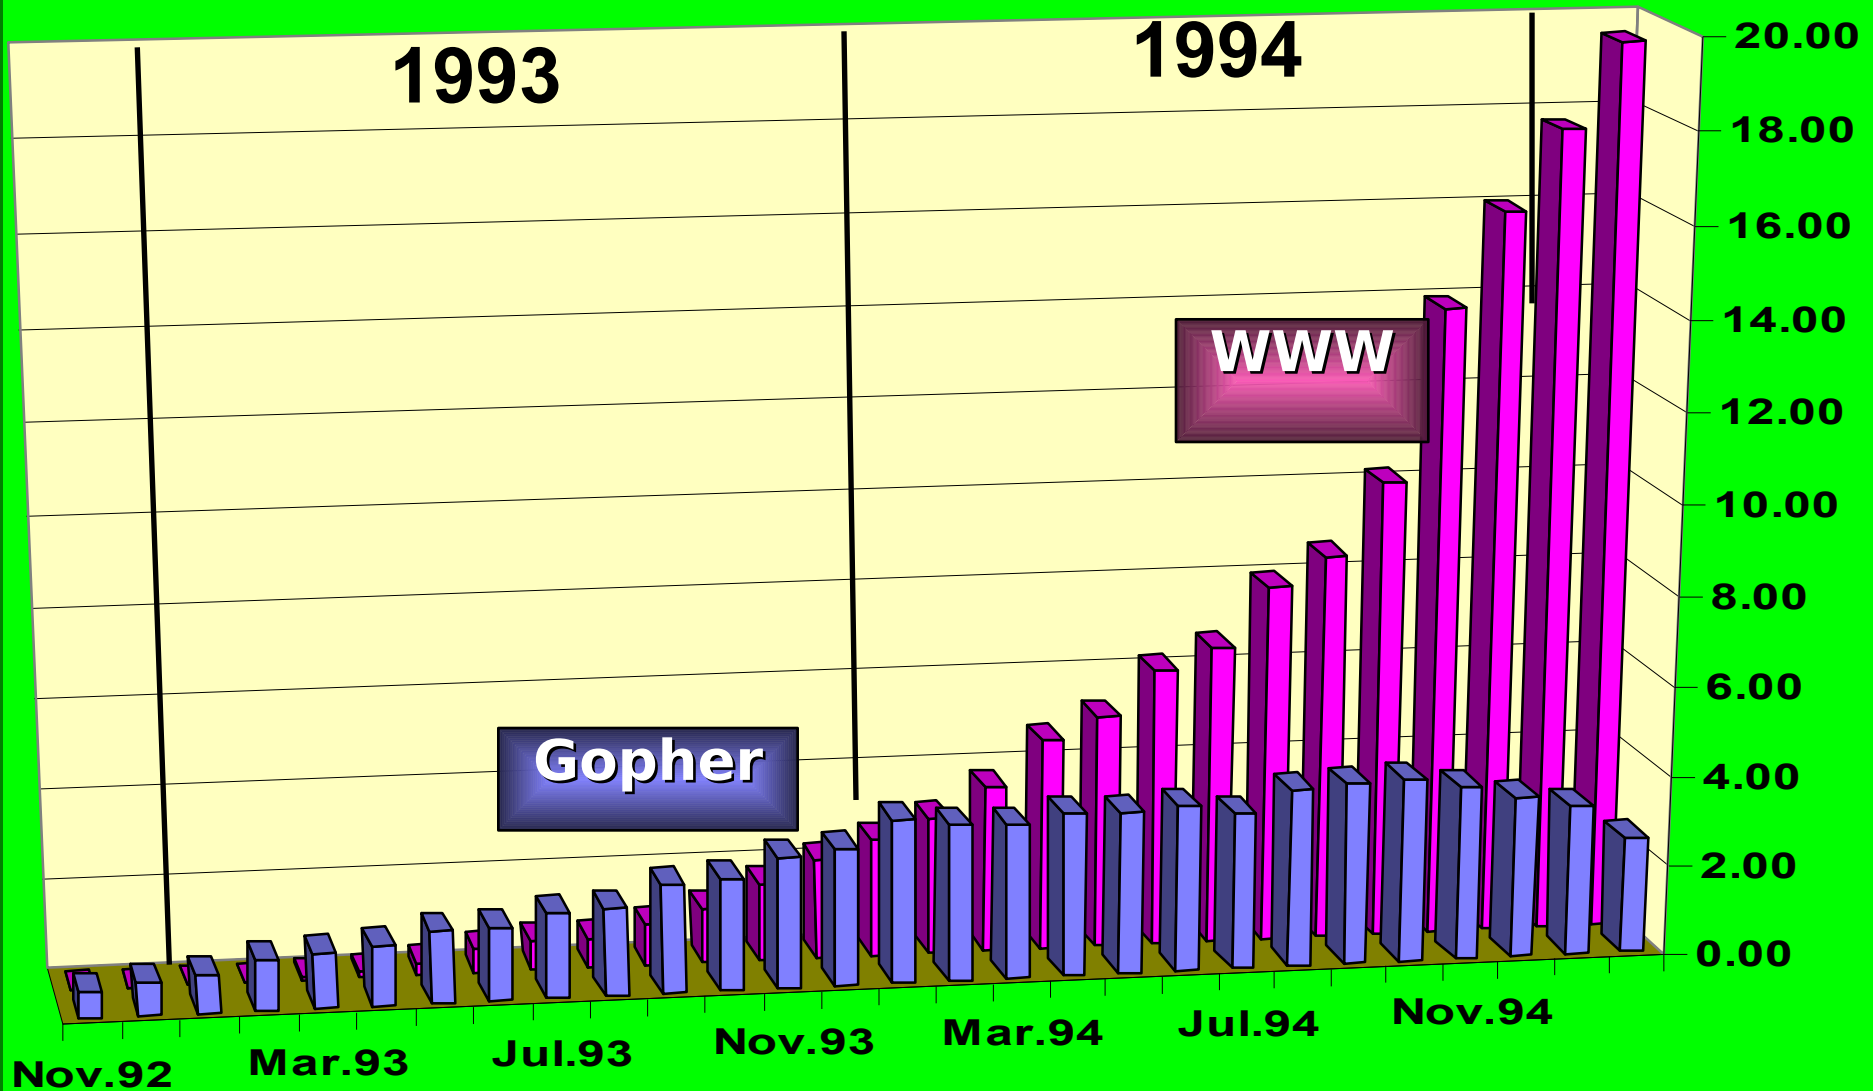

Traffic on the NSFNet Backbone

Terabytes (10^{12} bytes) per month

18.00
16.00
14.00
12.00
10.00
8.00
6.00
4.00
2.00
0.00

Jan

Mar

May

Jul

Sep

Nov

numbers begin decreasing as traffic migrates to the new NSF architecture, for which no comparable statistics are available

1994
1993
1992
1991

Source: <ftp://nic.merit.net/statistics/nsfnet>

NSFNet Backbone Network History of Services

Growth of Internet Browsing Services

Percentage of Total Traffic on NSFNet Backbone

Source: <ftp://nic.merit.net/statistics/nsfnet/1992-1994>

Internet Messaging Traffic

NSFNet Backbone Messages per Month*