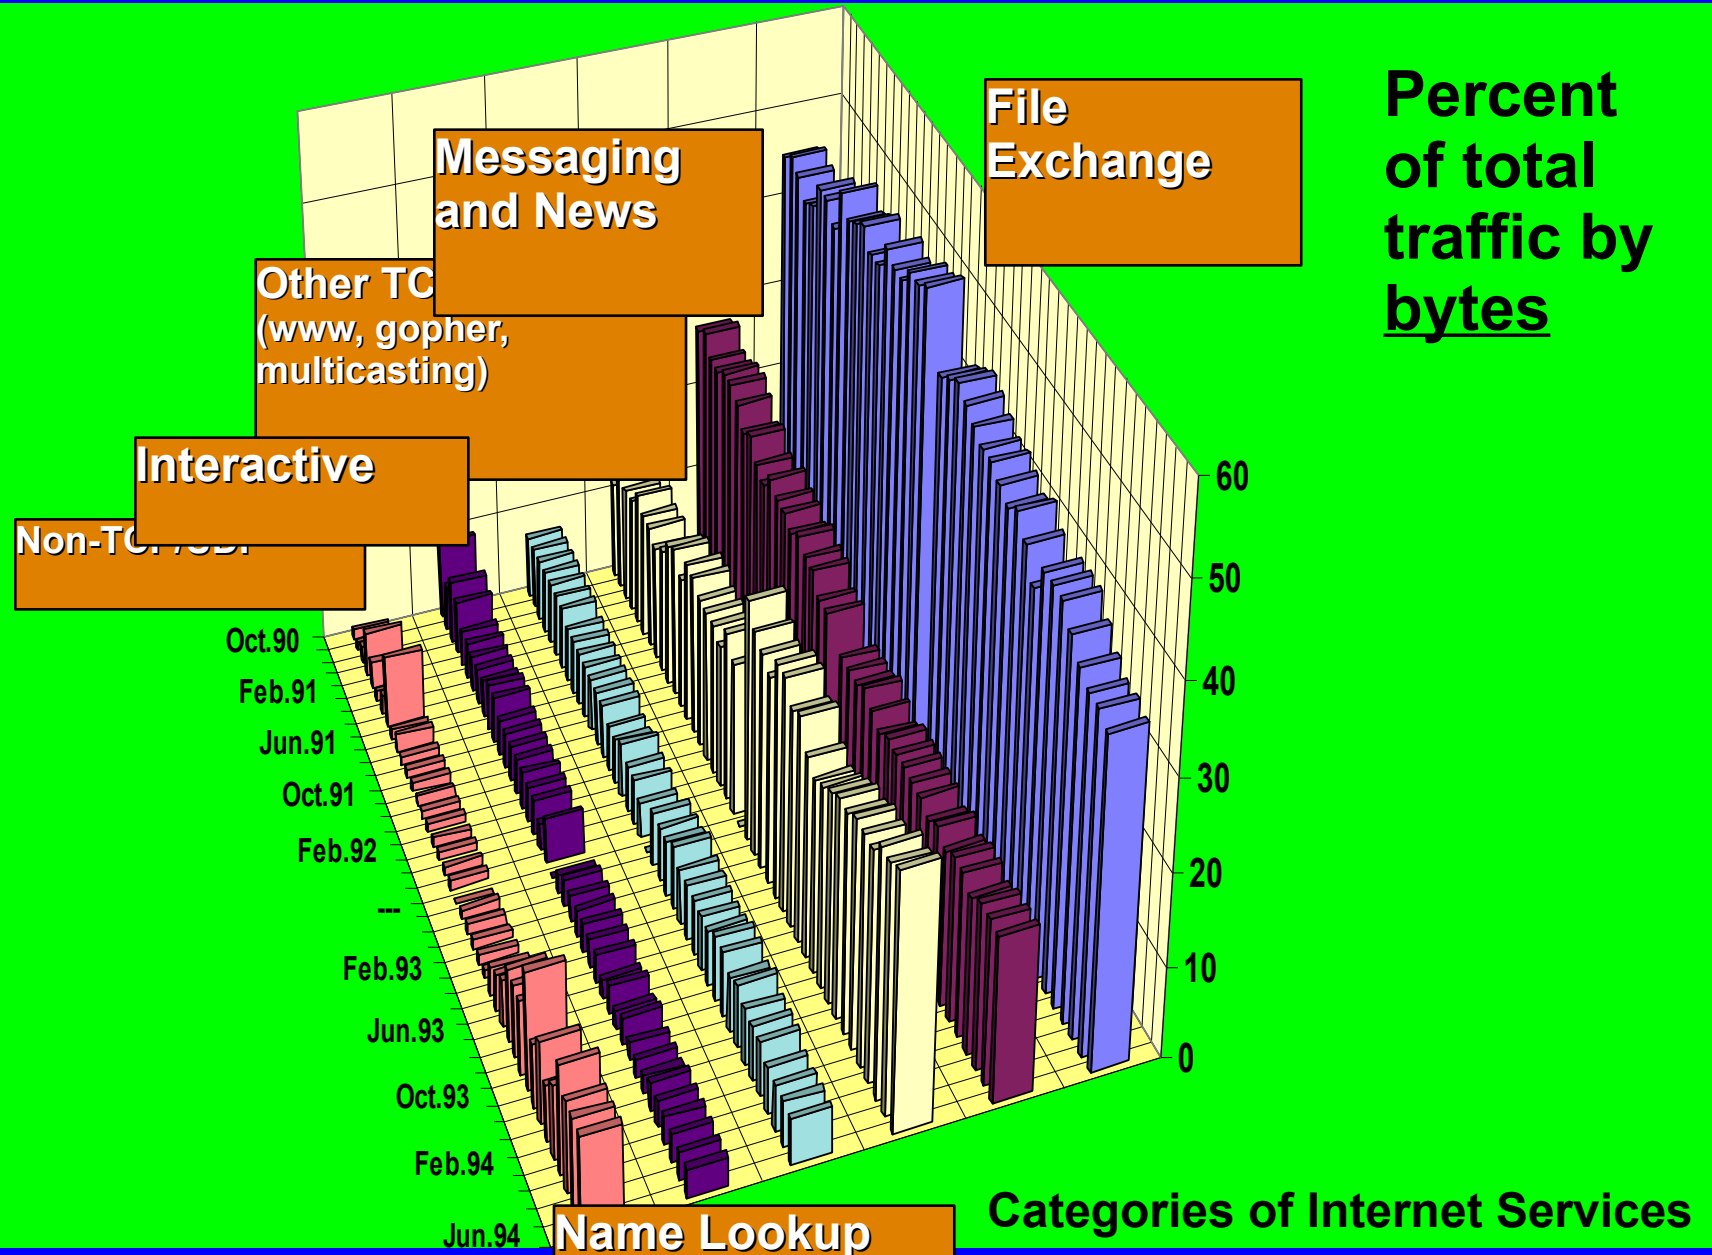

Traffic on the NSFNet Backbone

Terabytes (10^{12} bytes) per month

18.00
16.00
14.00
12.00
10.00
8.00
6.00
4.00
2.00
0.00

Jan

Mar

May

Jul

Sep

Nov

numbers begin decreasing as traffic migrates to the new NSF architecture, for which no comparable statistics are available

1994
1993
1992
1991

Source: <ftp://nic.merit.net/statistics/nsfnet>

NSFNet Backbone Network History of Services

Growth of Internet Browsing Services

Percentage of Total Traffic on NSFNet Backbone

Source: <ftp://nic.merit.net/statistics/nsfnet/1992-1994>

Internet Messaging Traffic

NSFNet Backbone Messages per Month*