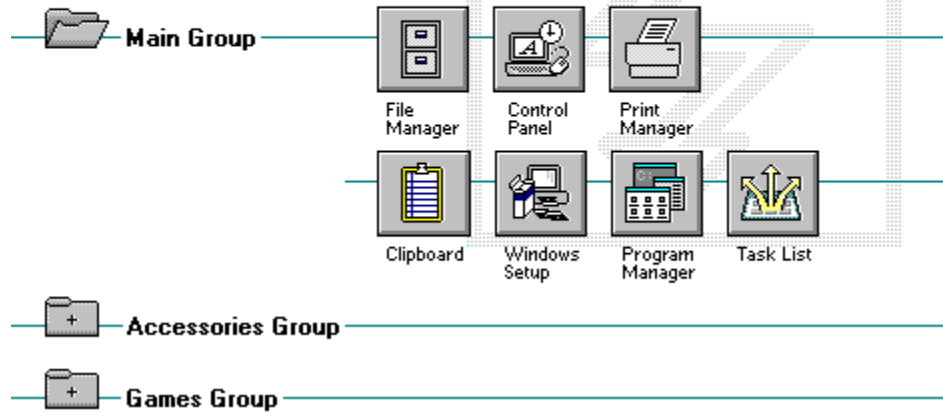

Quick Look Contents

Click a folder.

Main Group

Accessories Group

Games Group

Quick Look Contents

Click a button or folder.

Quick Look Contents

Click a button or folder.

Main Group

Accessories Group

Write	Paintbrush	Terminal	Notepad	Recorder
Cardfile	Calendar	Calculator	Alarm Clock	PIF Editor
Media Player	Sound Recorder	Music Box		

Games Group

Quick Look Contents