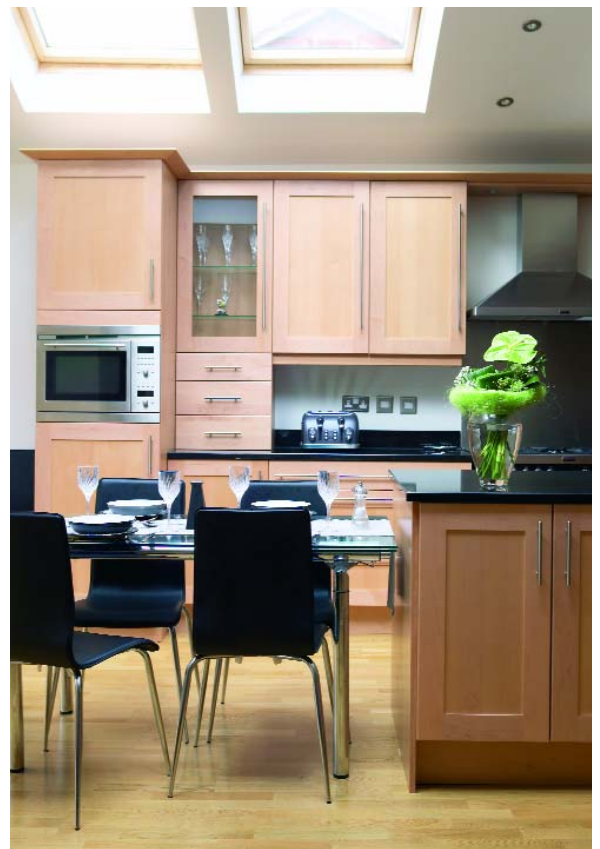

Solid maple frames are combined with unadorned maple veneered accessories. In tune with a contemporary theme they are complemented with satin finished handles.

“This style of kitchen is designed around supreme storage and superb organisation”.