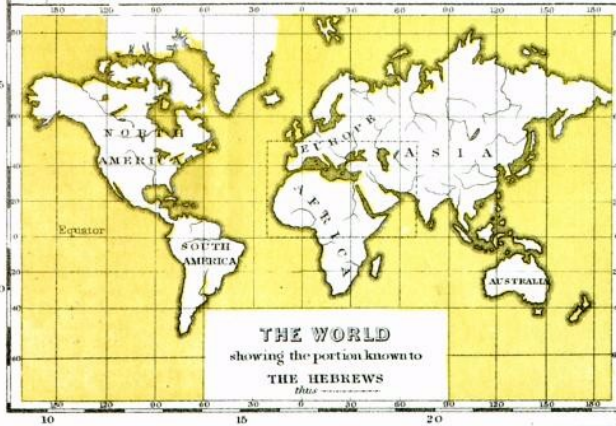

BIBLE MAPS

MULTIMEDIA BIBLE PLUS

MAP
OF THE COUNTRIES
mentioned in the
BIBLE

THE WORLD
showing the portion known to
THE HEBREWS

THE WORLD
as peopled by the
DESCENDANTS OF NOAH

MAP
of
SHEBA, OPHIR
&c

Longitude East as of Greenwich

Nazareth and some of Christ's Miracles

The Flight into Egypt

Elath Possible Site of Garden of Eden

The Israelites Flight From Egypt

Large scale map, Rome to Jerusalem

Map of Greece and Asian Bible Related Sites

Map of
Mediterranean
Sea East

Detail-
Galilee, Samaria,
Judea

Mediterranean and Dead Sea region