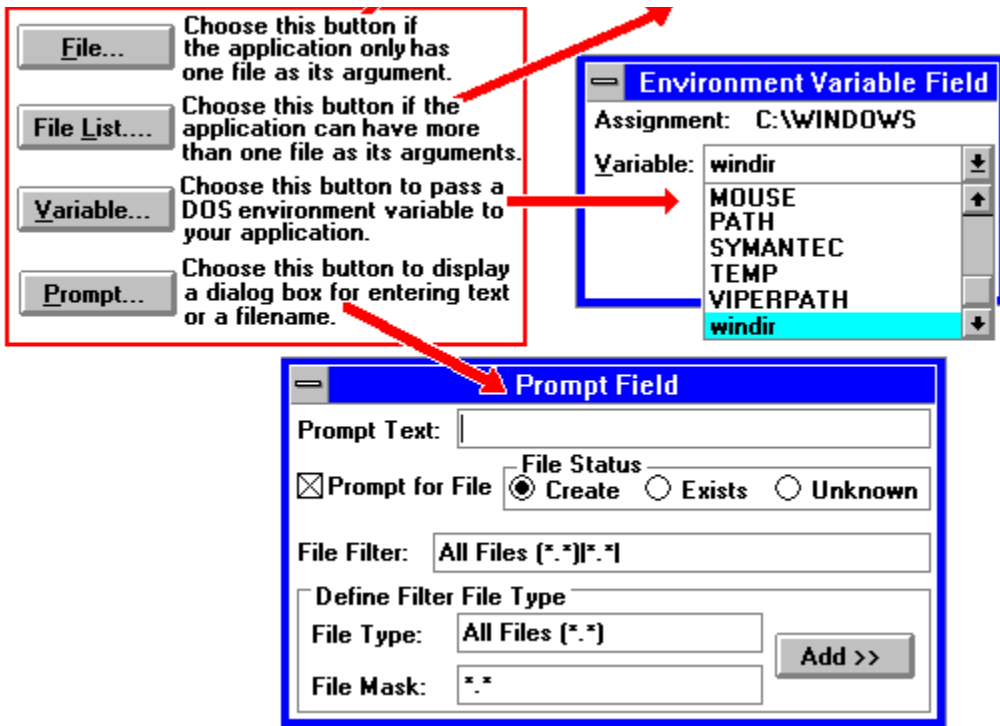

FMApplie installs an item named "**Applications**" in the menu bar of File Manager. When you click on this item, a drop-down menu appears, listing the items you have configured. Files that you select in the File Manager's current directory window or search results window become the input to the application you choose. For example, a very useful application that you will want to add is your favorite text editor. Simply click on the file that you want to edit, select your text editor from the Applications menu and, presto! You are editing the selected file with your favorite editor.