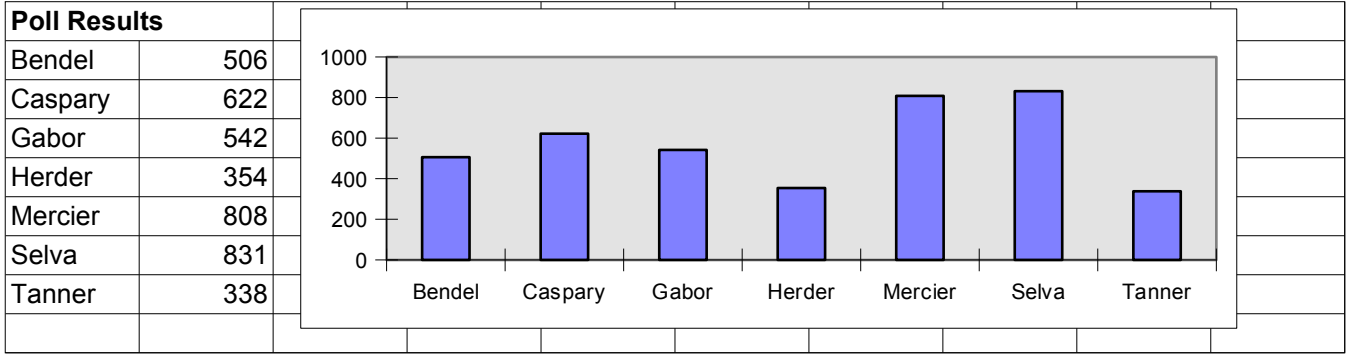

Poll Results

Regional Sales

Mileage Study 1

Mileage study						
Speed (mph)	Miles per gallon					
35	22					
35	20					
40	28					
40	31					
45	37					
45	38					
50	41					
50	39					
55	34					
55	37					
60	27					
60	30					