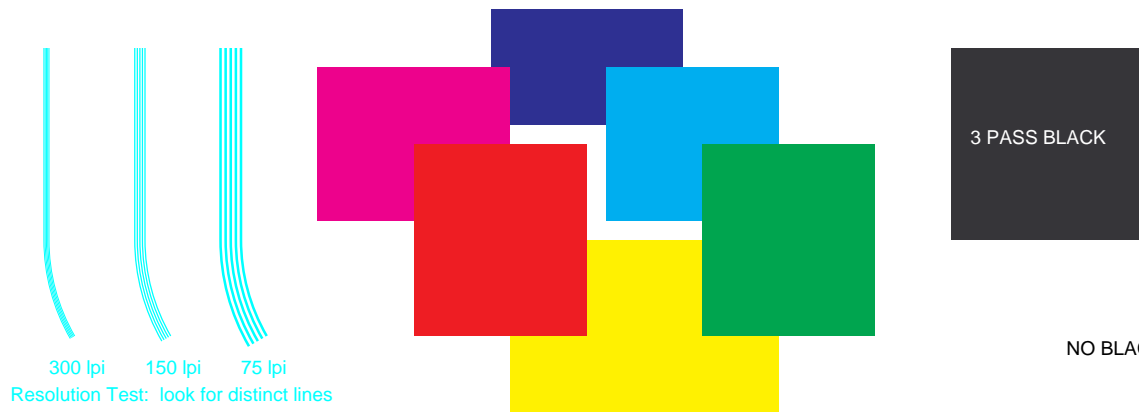

GPL Ghostscript Print Quality Test Page

300 lpi 150 lpi 75 lpi
Resolution Test: look for distinct lines

Primaries Test: look for bright vivid colors

NO BLACK RIBBON

Black Test: both blacks should look dark with no color tints

Black Blend Test: look for smooth blend to black

Smooth Shading Test: look for objectionable
stairsteps, patterning or graininess

Halftone Pattern Test: look
for objectionable patterning,
graininess and smooth blend
between pastel colors