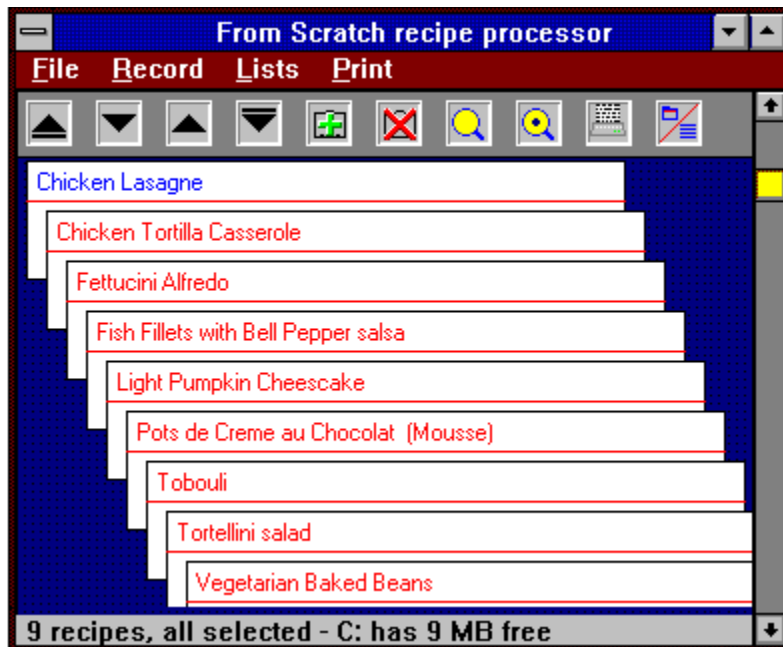

FROM SCRATCH

Recipes that compute

Now let's see, if I run twisted pair to the kitchen and put another PC on the counter next to the microwave . . . and then prepare my meals using From Scratch. It's a **recipe processor**, **essentially a database** that can grow as large as your hard drive will allow. The search mechanism is a handy key for those times when the contents of your refrigerator and cupboard are your only source of sustenance. Type in "Cling Peaches" or "Ketchup" and hope for the best! It will also **find recipes** based on any part of ingredient, keyword, title, Origin, Time to prepare, or nutrition information.

A **shopping list manager** which sorts by category is included, as well as a **measurement conversion** (how much is a pinch?) utility and a **yield calculator**. Not only ingredients, instructions and keywords can occupy your database, but nutritional information as well. And you don't really have to install a new network node in the kitchen; **From Scratch will print** you a pretty recipe with your choice of fonts complete with a "From the Kitchen of" credit. The **convenient button bar** accesses most functions most handily. [FRSCR21.ZIP](#) (345K) may be registered via an 800 number for **\$34.95** plus shipping and handling (not specified) and provides 50 recipes, the latest version of the program, other benefits and a key that will continue your registration through future versions. Now all I can suggest is that they add a contingency pushbutton that autodials my modem and orders Chinese take-out.