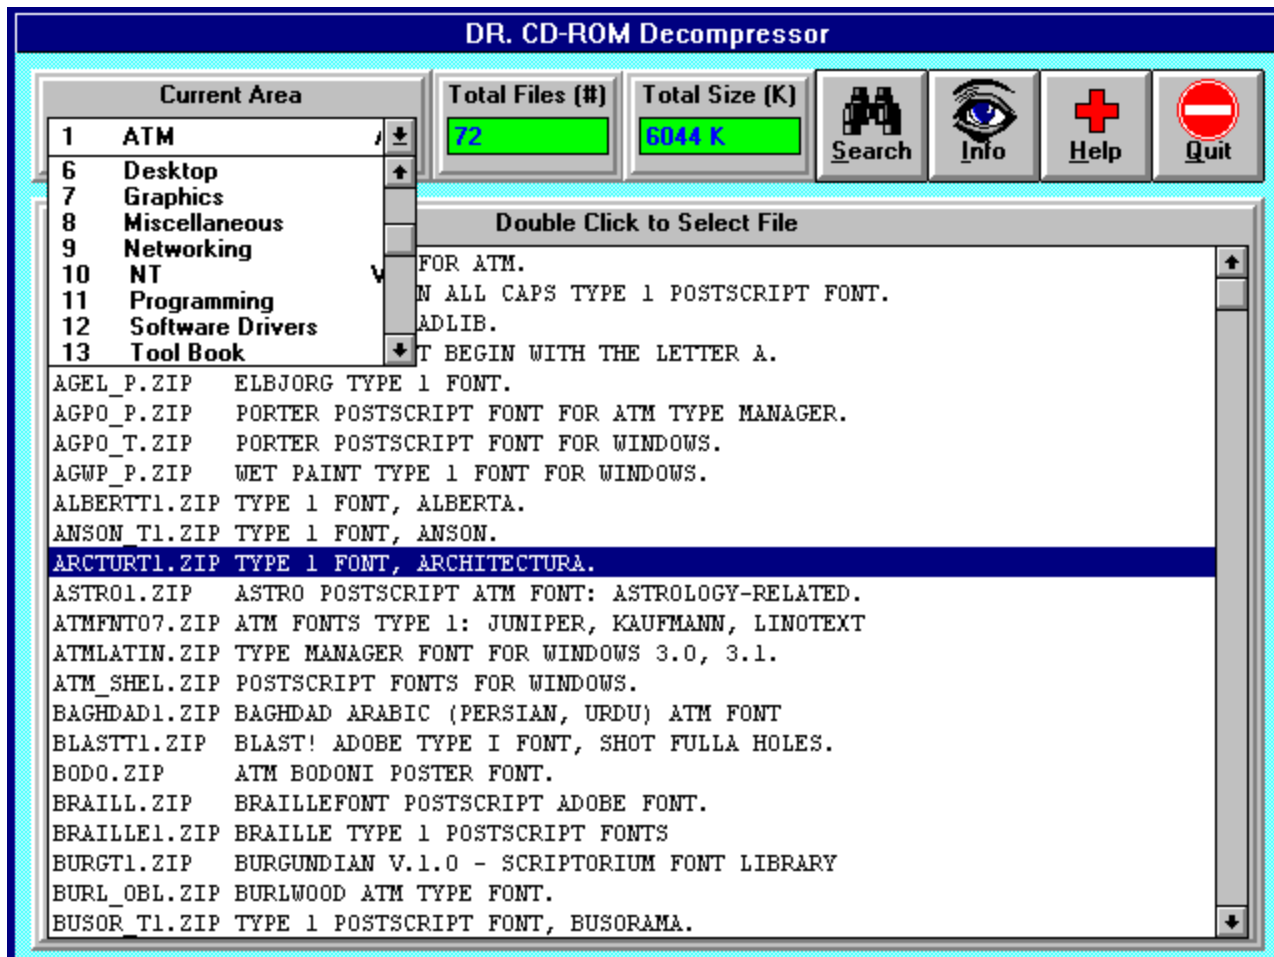

User Interface