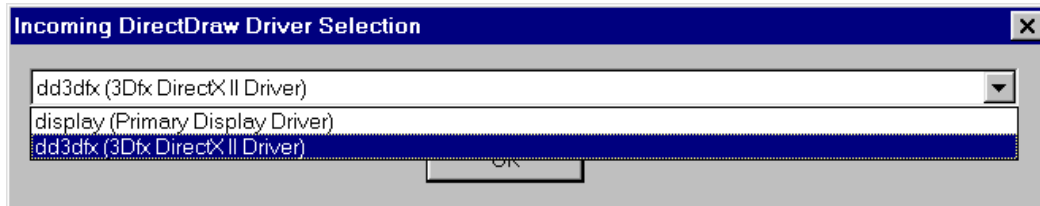

After launching the **incoming.exe** file, perform the following steps:

1. Select display driver if given a choice.

2. Choose **Game Options** from the main menu to select **controller** type and setup key preferences.
3. Choose **Reset Options** from the main menu to reset controls to factory default settings.
4. Choose **Start Game** from the main menu to begin playing the two level demo.