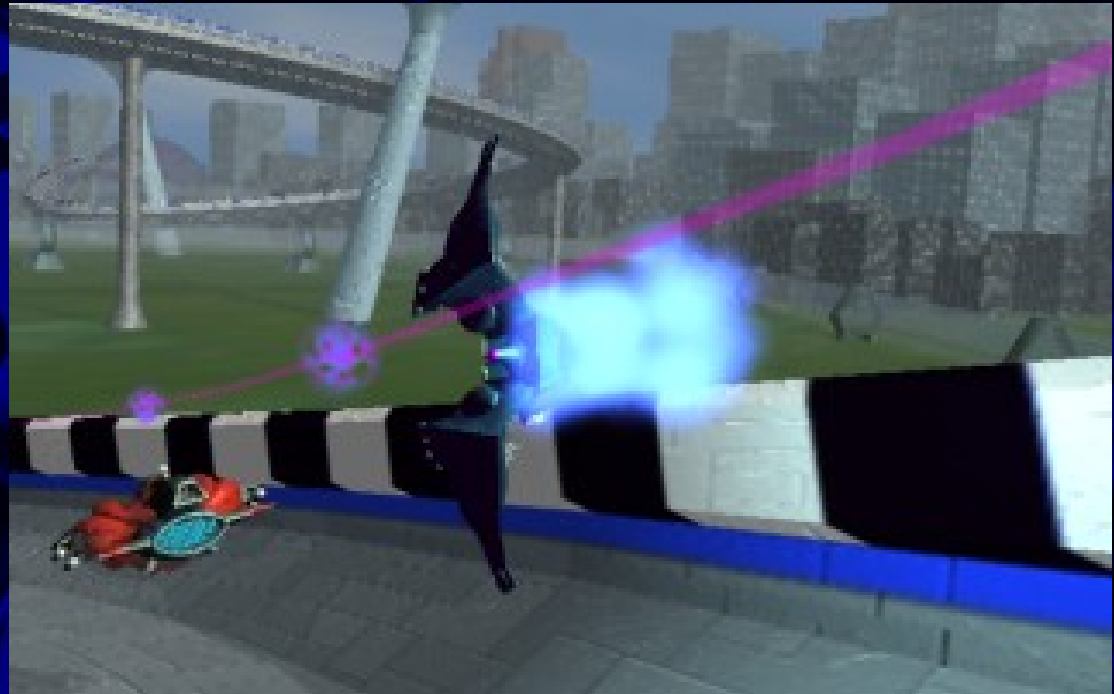

CyberSpeed™

CyberSpeed boasts a spectacular introduction sequence which emphasises the aggression and skill needed to be a successful pilot in the races.