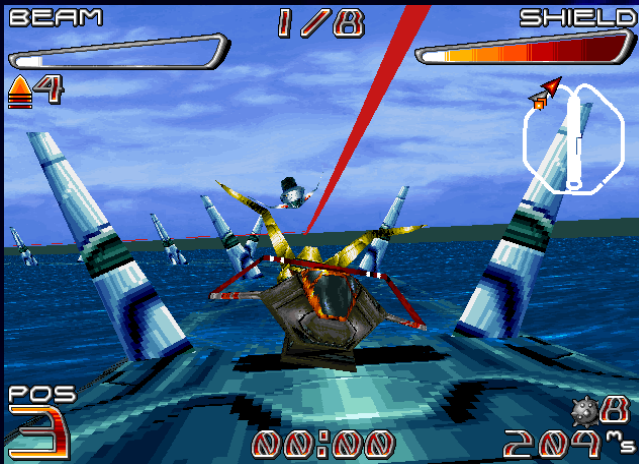

CyberSpeed™

Developed by

MINDSCAPE®

CyberSpeed™

CyberSpeed is the televised motorsport of the future. A high-tech, high velocity racing game that makes Formula One racing look like a leisurely Sunday afternoon drive. It is watched by millions all over the globe on the popular WorldScape TV channel.

Each racing craft in CyberSpeed is attached to the course by a guidance beam. High velocity is maintained by keeping the tension on the beam low as you turn fiendishly tight corners, dodge obstacles and blast other racers out of your way.

CyberSpeed™

CyberSpeed is a real-time fully texture-mapped 3D racer, offering a choice of 1st and 3rd person viewpoints during races.

CyberSpeed™

There are two levels of difficulty in CyberSpeed, the harder requiring you to play the tracks in the opposite direction. It is also faster and your opponents are more aggressive.

CyberSpeed™

Each ship has its own pilot, with their own individual style. These pilots have travelled from all over the world for the CyberSpeed races.

CyberSpeed™

There are 10 tracks (plus 5 bonus tracks) to choose from, with a wide range of scenic themes including water and an asteroid belt. Claustrophobia-inducing tunnels feature prominently in many of the tracks.