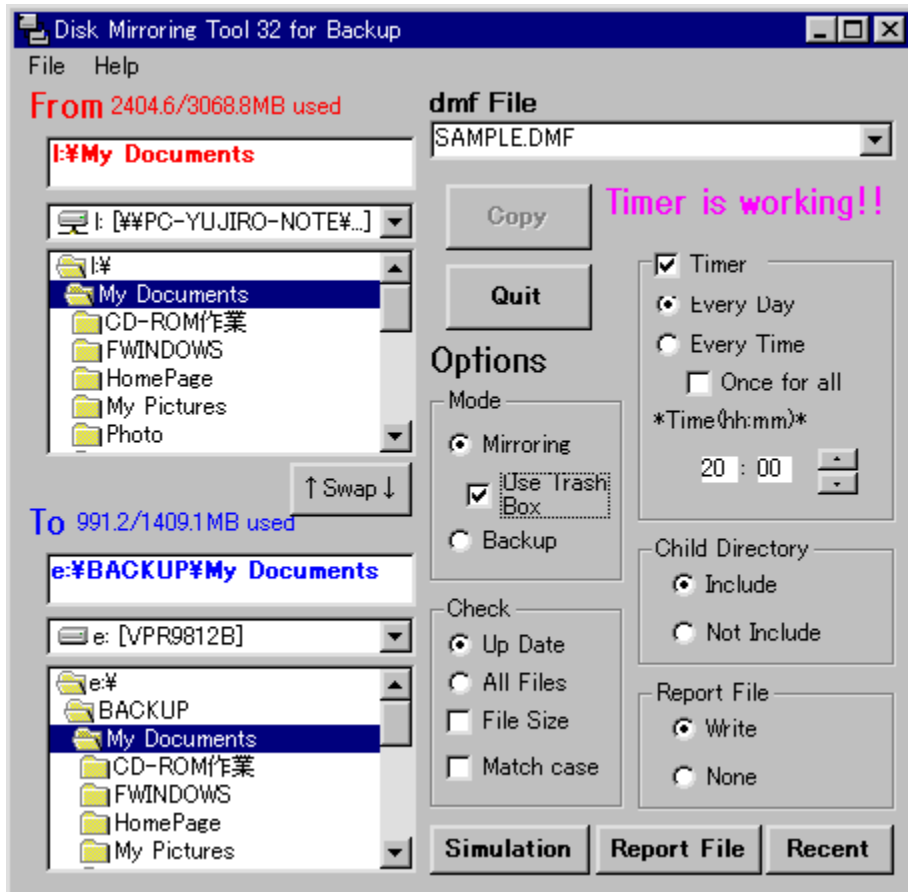

DiskMirroringTool32 for BackUp

fCf“fXfg[]f<,ižÀ[]s

%oœ-ÊfCf[][]fW

Zú~^ftfHf<f_

DISC1:FWINDOWS\DMT331

---

ižò