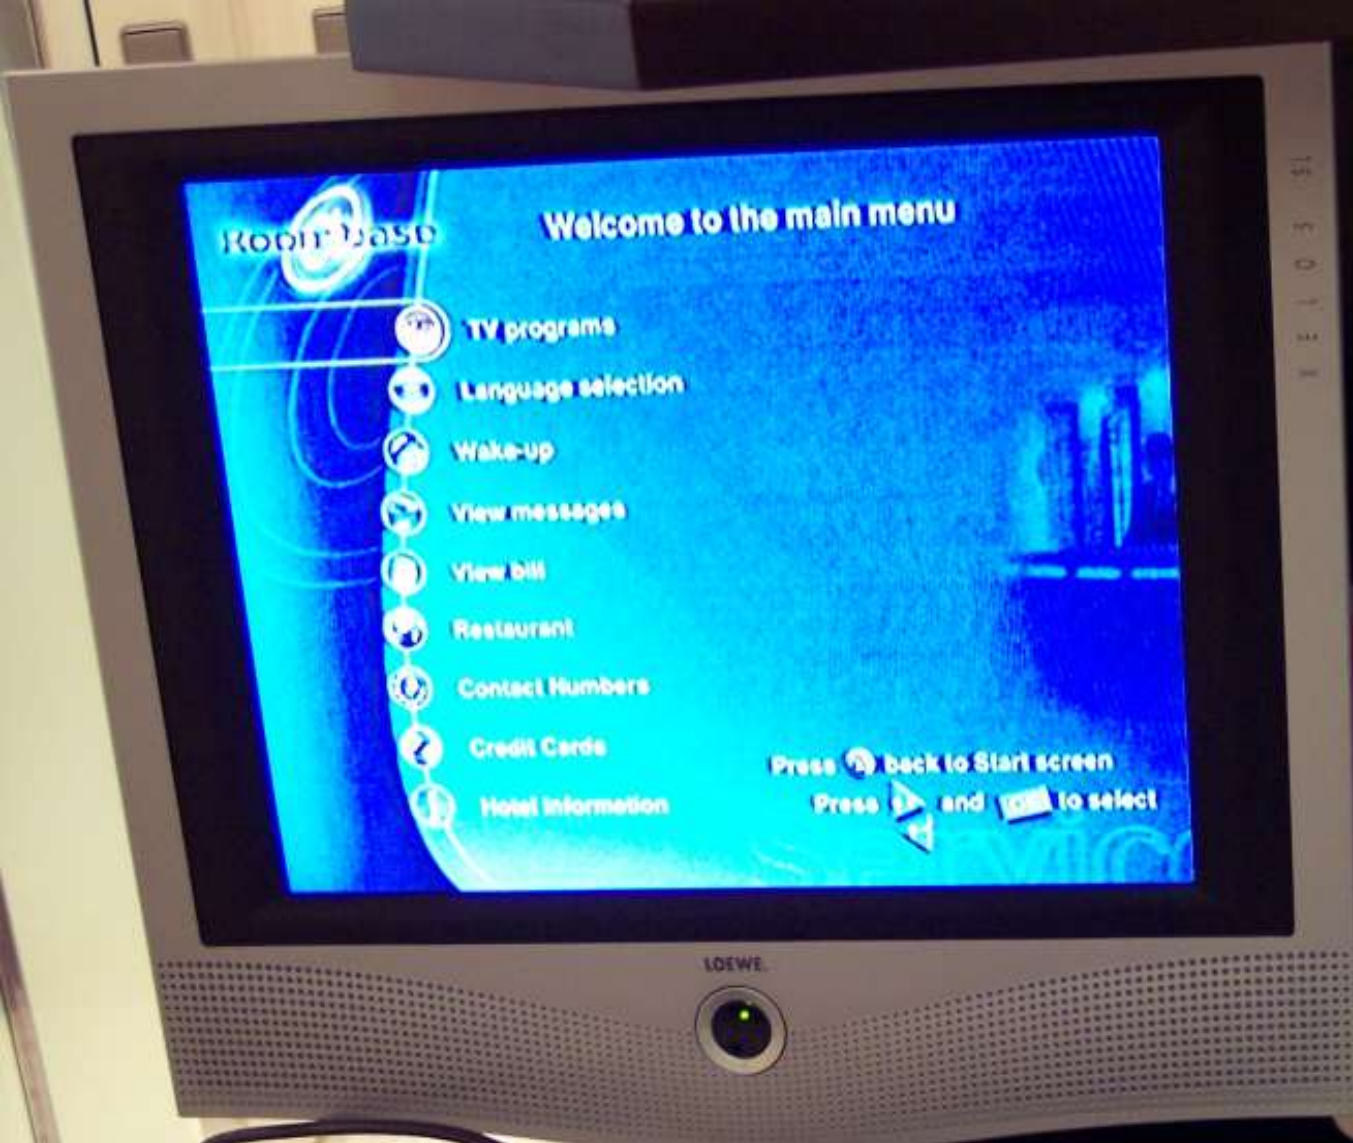

Hotel TV

- Inverted security model
 - Back-end may broadcast all content
 - TV filters content
 - TV controlled by end user
- No authentication required
- No encryption
 - Closed system

OUT
BURGER

Hauppauge!

WinTV
U·S·B

Hotel 2000

Welcome to the main menu

- TV programs
- Language selection
- Wake-up
- View messages
- View bill
- Restaurant
- Contact Numbers
- Credit Cards
- Hotel Information

Press back to Start screen
Press and to select

Hotel 2000

IL SYSTEMA È OCCUPATO
VI PREGHIAMO
DI RIPOVARE PIÙ TARDI

continuare con ...

LOEWE

Panasonic

Welcome to the main menu

ROBIT BASE

- TV programs
- Language selection
- Wake-up
- View messages
- View bill
- Restaurant
- Contact Numbers
- Credit Cards
- Hotel Information