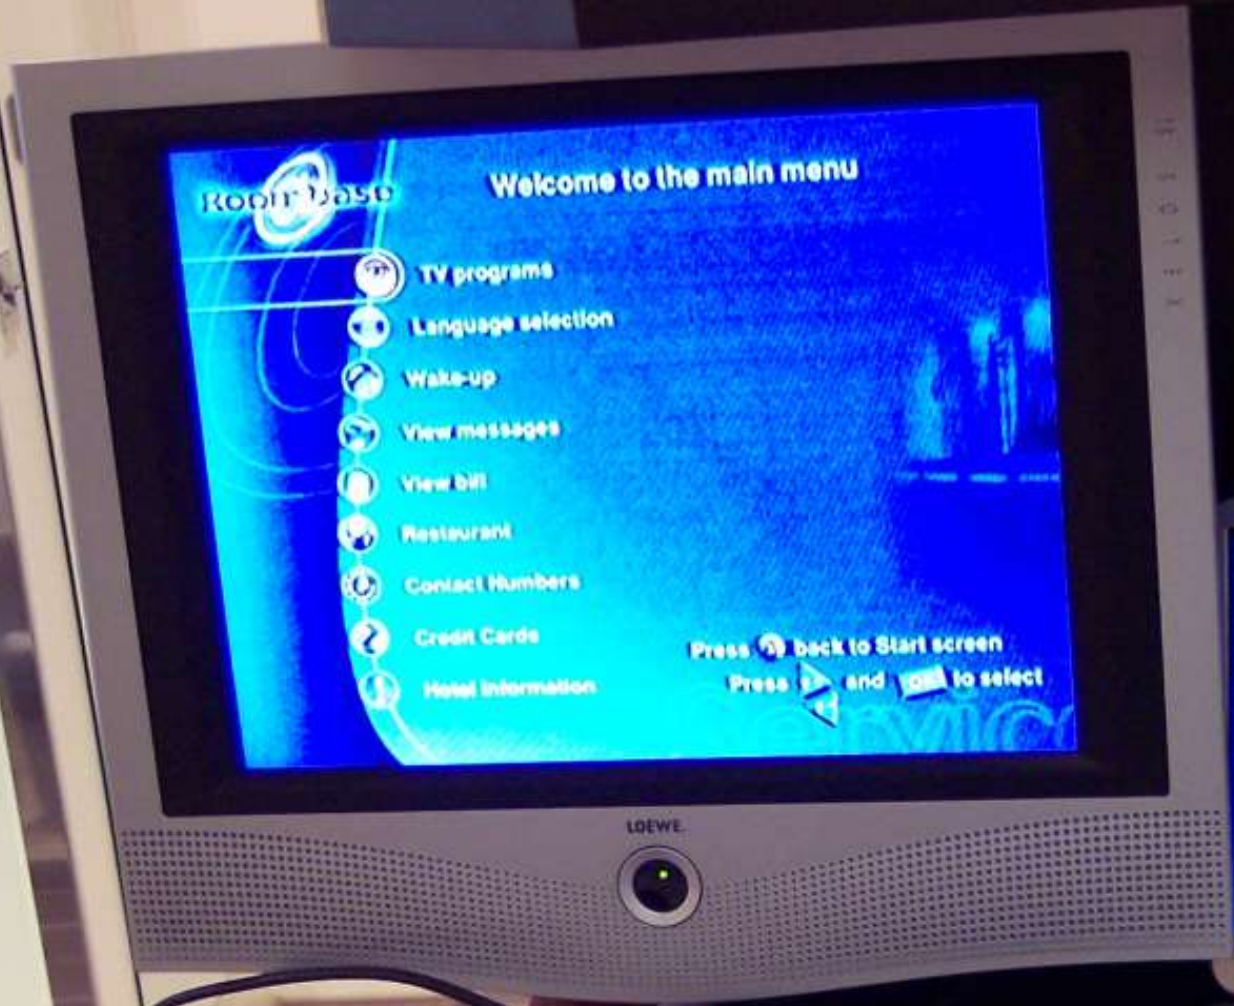

Hotel TV

- Inverted security model
 - Back-end may broadcast all content
 - TV filters content
 - TV controlled by end user
- No authentication required
- No encryption
 - Closed system

OUT
BURGER

Hauppauge!

WinTV
U·S·B

Hotel 2000

Welcome to the main menu

- TV programs
- Language selection
- Wake-up
- View messages
- View bill
- Restaurant
- Contact Numbers
- Credit Cards
- Hotel Information

Press back to Start screen
Press and to select