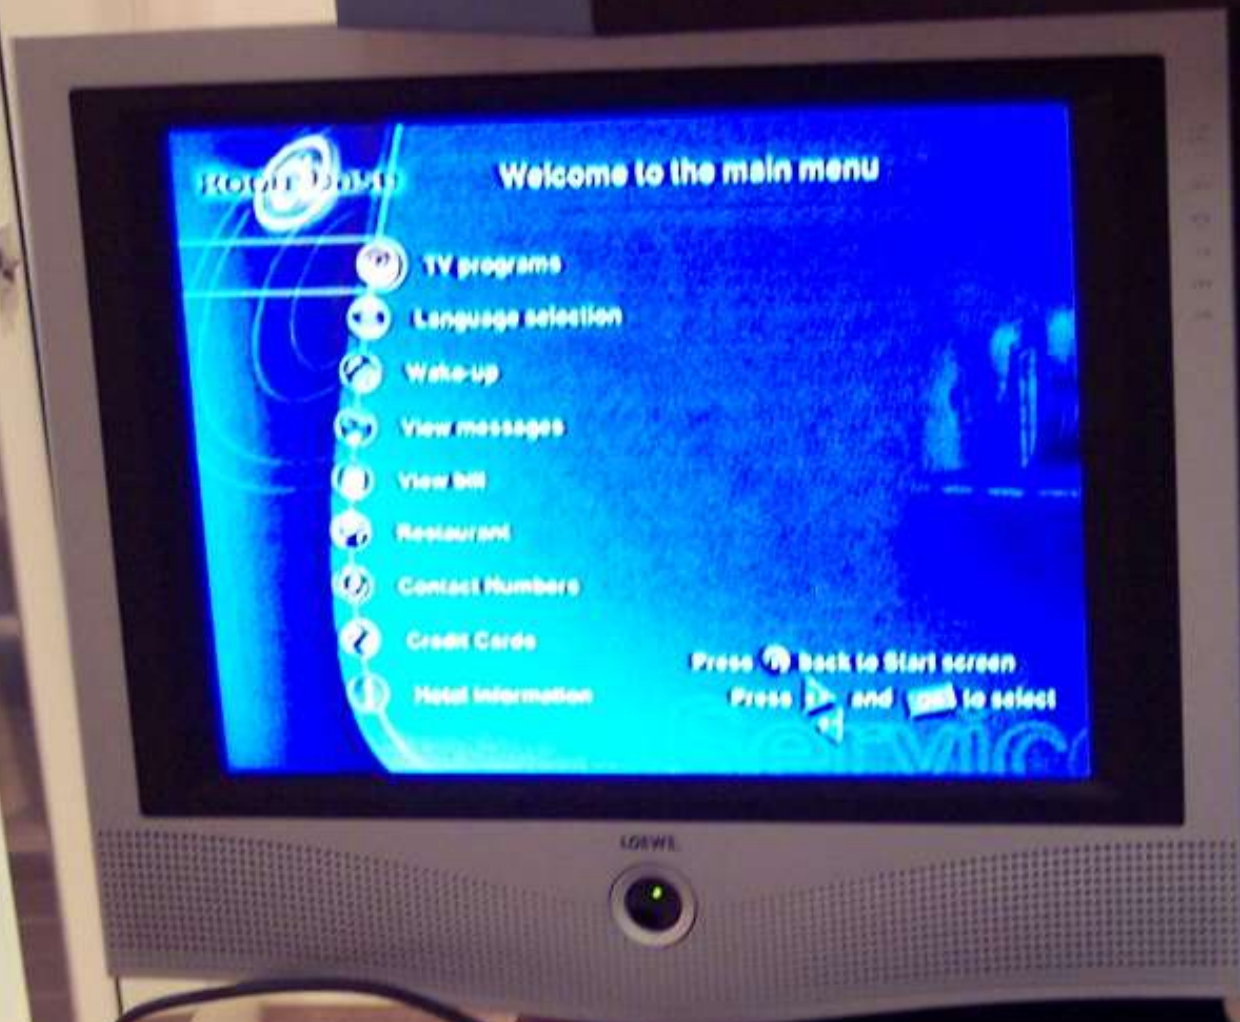

Hotel TV

- Inverted security model
 - Back-end may broadcast all content
 - TV filters content
 - TV controlled by end user
- No authentication required
- No encryption
 - Closed system

OUT
BURGER

Hauppauge!

WinTV
U·S·B

Hotel 2000

Welcome to the main menu

- TV programs
- Language selection
- Wake-up
- View messages
- View bill
- Restaurant
- Contact Numbers
- Credit Cards
- Hotel Information

Press back to Start screen
Press and to select

Hotel 2000

IL SYSTEMA È OCCUPATO
VI PREGHIAMO
DI RIPOVARE PIÙ TARDI

continuare con ...

LOEWE

Panasonic

Welcome to the main menu

ROBIT BASE

- TV programs
- Language selection
- Wake-up
- View messages
- View bill
- Restaurant
- Contact Numbers
- Credit Cards
- Hotel Information