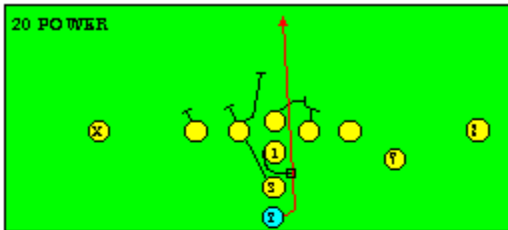

I SLOT FORMATION • RUNS

STRONG RIGHT FORMATION - RUNS

SHOTGUN RUNS & PASSES

PRO FORMATION PASSES

The I SLOT FORMATION

STRONG RIGHT FORMATION - PASSES

SHOTGUN RUNS & PASSES

THE 4-3 BASIC

KEY - LINE READS PLAY, THEN REACTS.
 RUSH - LINE THINKS "PASS" FIRST
 MAN - MAN TO MAN (ONE ON ONE) COVERAGE
 STRONG - "Y" SIDE OF FIELD
 WEAK - X SIDE OF FIELD

THE 3- 4 DEFENSES

- KEY - LINE READS PLAY, THEN REACTS
- RUSH - LINE THINKS "PASS" FIRST
- MAN - MAN TO MAN (ONE ON ONE) COVERAGE
- STRONG - "Y" SIDE OF FIELD
- WEAK - X SIDE OF FIELD
- STACK - LINEBACKERS ARE SHIELDED BY LINEMEN AND REACT AFTER READING