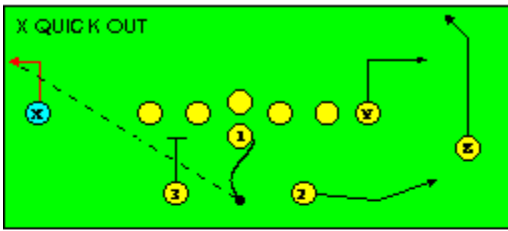

I SLOT FORMATION • RUNS

STRONG RIGHT FORMATION - RUNS

SHOTGUN RUNS & PASSES

PRO FORMATION PASSES

The I SLOT FORMATION

STRONG RIGHT FORMATION - PASSES

SHOTGUN RUNS & PASSES

THE 4-3 BASIC

KEY - LINE READS PLAY, THEN REACTS.
 RUSH - LINE THINKS "PASS" FIRST
 MAN - MAN TO MAN (ONE ON ONE) COVERAGE
 STRONG - "Y" SIDE OF FIELD
 WEAK - X SIDE OF FIELD

THE 3- 4 DEFENSES

- KEY - LINE READS PLAY, THEN REACTS
- RUSH - LINE THINKS "PASS" FIRST
- MAN - MAN TO MAN (ONE ON ONE) COVERAGE
- STRONG - "Y" SIDE OF FIELD
- WEAK - X SIDE OF FIELD
- STACK - LINEBACKERS ARE SHIELDED BY LINEMEN AND REACT AFTER READING