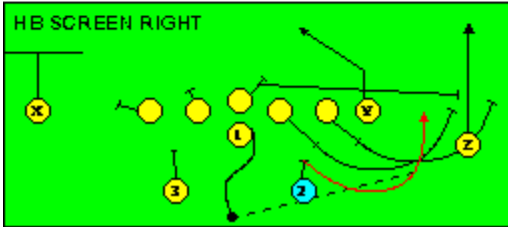

I SLOT FORMATION • RUNS

STRONG RIGHT FORMATION - RUNS

SHOTGUN RUNS & PASSES

PRO FORMATION PASSES

The I SLOT FORMATION

STRONG RIGHT FORMATION - PASSES

SHOTGUN RUNS & PASSES

THE 4-3 BASIC

KEY - LINE READS PLAY, THEN REACTS.
 RUSH - LINE THINKS "PASS" FIRST
 MAN - MAN TO MAN (ONE ON ONE) COVERAGE
 STRONG - "Y" SIDE OF FIELD
 WEAK - X SIDE OF FIELD

THE 3- 4 DEFENSES

- KEY - LINE READS PLAY, THEN REACTS
- RUSH - LINE THINKS "PASS" FIRST
- MAN - MAN TO MAN (ONE ON ONE) COVERAGE
- STRONG - "Y" SIDE OF FIELD
- WEAK - X SIDE OF FIELD
- STACK - LINEBACKERS ARE SHIELDED BY LINEMEN AND REACT AFTER READING