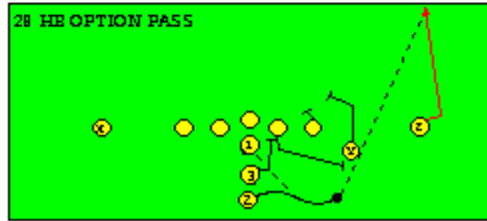

I SLOT FORMATION • RUNS

STRONG RIGHT FORMATION - RUNS

SHOTGUN RUNS & PASSES

PRO FORMATION PASSES

The I SLOT FORMATION

STRONG RIGHT FORMATION - PASSES

SHOTGUN RUNS & PASSES

THE 4-3 BASIC

KEY - LINE READS PLAY, THEN REACTS.
 RUSH - LINE THINKS "PASS" FIRST
 MAN - MAN TO MAN (ONE ON ONE) COVERAGE
 STRONG - "Y" SIDE OF FIELD
 WEAK - X SIDE OF FIELD

THE 3- 4 DEFENSES

- KEY - LINE READS PLAY, THEN REACTS
- RUSH - LINE THINKS "PASS" FIRST
- MAN - MAN TO MAN (ONE ON ONE) COVERAGE
- STRONG - "Y" SIDE OF FIELD
- WEAK - X SIDE OF FIELD
- STACK - LINEBACKERS ARE SHIELDED BY LINEMEN AND REACT AFTER READING