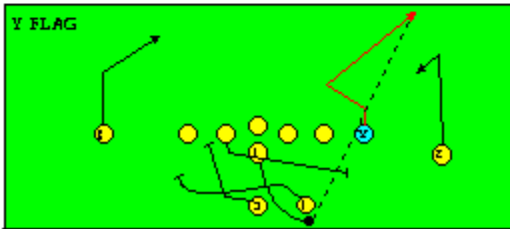

I SLOT FORMATION • RUNS

STRONG RIGHT FORMATION - RUNS

SHOTGUN RUNS & PASSES

PRO FORMATION PASSES

The I SLOT FORMATION

STRONG RIGHT FORMATION - PASSES

SHOTGUN RUNS & PASSES

THE 4-3 BASIC

KEY - LINE READS PLAY, THEN REACTS.
 RUSH - LINE THINKS "PASS" FIRST
 MAN - MAN TO MAN (ONE ON ONE) COVERAGE
 STRONG - "Y" SIDE OF FIELD
 WEAK - X SIDE OF FIELD

THE 3- 4 DEFENSES

- KEY - LINE READS PLAY, THEN REACTS
- RUSH - LINE THINKS "PASS" FIRST
- MAN - MAN TO MAN (ONE ON ONE) COVERAGE
- STRONG - "Y" SIDE OF FIELD
- WEAK - X SIDE OF FIELD
- STACK - LINEBACKERS ARE SHIELDED BY LINEMEN AND REACT AFTER READING