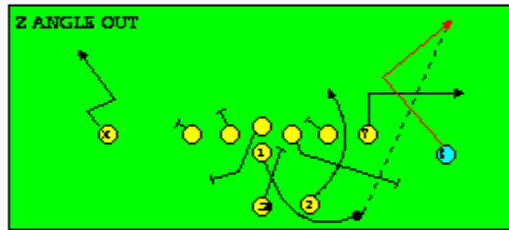

I SLOT FORMATION • RUNS

STRONG RIGHT FORMATION - RUNS

SHOTGUN RUNS & PASSES

PRO FORMATION PASSES

The I SLOT FORMATION

STRONG RIGHT FORMATION - PASSES

SHOTGUN RUNS & PASSES

THE 4-3 BASIC

KEY - LINE READS PLAY, THEN REACTS.
 RUSH - LINE THINKS "PASS" FIRST
 MAN - MAN TO MAN (ONE ON ONE) COVERAGE
 STRONG - "Y" SIDE OF FIELD
 WEAK - X SIDE OF FIELD

THE 3- 4 DEFENSES

- KEY - LINE READS PLAY, THEN REACTS
- RUSH - LINE THINKS "PASS" FIRST
- MAN - MAN TO MAN (ONE ON ONE) COVERAGE
- STRONG - "Y" SIDE OF FIELD
- WEAK - X SIDE OF FIELD
- STACK - LINEBACKERS ARE SHIELDED BY LINEMEN AND REACT AFTER READING