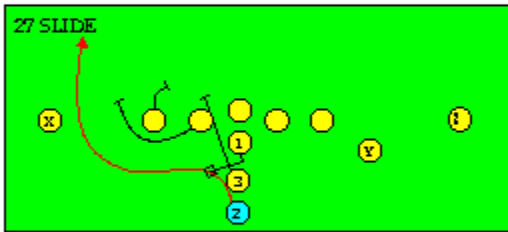

I SLOT FORMATION • RUNS

STRONG RIGHT FORMATION - RUNS

SHOTGUN RUNS & PASSES

PRO FORMATION PASSES

The I SLOT FORMATION

STRONG RIGHT FORMATION - PASSES

SHOTGUN RUNS & PASSES

THE 4-3 BASIC

KEY - LINE READS PLAY, THEN REACTS.
 RUSH - LINE THINKS "PASS" FIRST
 MAN - MAN TO MAN (ONE ON ONE) COVERAGE
 STRONG - "Y" SIDE OF FIELD
 WEAK - X SIDE OF FIELD

THE 3- 4 DEFENSES

- KEY - LINE READS PLAY, THEN REACTS
- RUSH - LINE THINKS "PASS" FIRST
- MAN - MAN TO MAN (ONE ON ONE) COVERAGE
- STRONG - "Y" SIDE OF FIELD
- WEAK - X SIDE OF FIELD
- STACK - LINEBACKERS ARE SHIELDED BY LINEMEN AND REACT AFTER READING