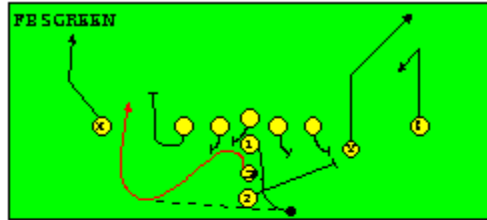

I SLOT FORMATION • RUNS

STRONG RIGHT FORMATION - RUNS

SHOTGUN RUNS & PASSES

PRO FORMATION PASSES

The I SLOT FORMATION

STRONG RIGHT FORMATION - PASSES

SHOTGUN RUNS & PASSES

THE 4-3 BASIC

KEY - LINE READS PLAY, THEN REACTS.
 RUSH - LINE THINKS "PASS" FIRST
 MAN - MAN TO MAN (ONE ON ONE) COVERAGE
 STRONG - "Y" SIDE OF FIELD
 WEAK - X SIDE OF FIELD

THE 3- 4 DEFENSES

- KEY - LINE READS PLAY, THEN REACTS
- RUSH - LINE THINKS "PASS" FIRST
- MAN - MAN TO MAN (ONE ON ONE) COVERAGE
- STRONG - "Y" SIDE OF FIELD
- WEAK - X SIDE OF FIELD
- STACK - LINEBACKERS ARE SHIELDED BY LINEMEN AND REACT AFTER READING