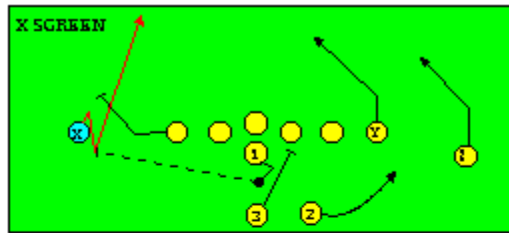

I SLOT FORMATION • RUNS

STRONG RIGHT FORMATION - RUNS

SHOTGUN RUNS & PASSES

PRO FORMATION PASSES

The I SLOT FORMATION

STRONG RIGHT FORMATION - PASSES

SHOTGUN RUNS & PASSES

THE 4-3 BASIC

KEY - LINE READS PLAY, THEN REACTS.
 RUSH - LINE THINKS "PASS" FIRST
 MAN - MAN TO MAN (ONE ON ONE) COVERAGE
 STRONG - "Y" SIDE OF FIELD
 WEAK - X SIDE OF FIELD

THE 3- 4 DEFENSES

- KEY - LINE READS PLAY, THEN REACTS
- RUSH - LINE THINKS "PASS" FIRST
- MAN - MAN TO MAN (ONE ON ONE) COVERAGE
- STRONG - "Y" SIDE OF FIELD
- WEAK - X SIDE OF FIELD
- STACK - LINEBACKERS ARE SHIELDED BY LINEMEN AND REACT AFTER READING