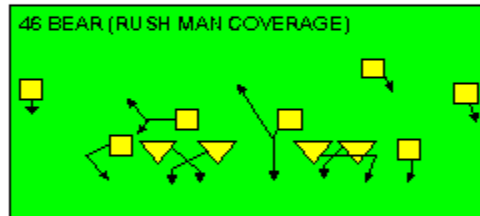

I SLOT FORMATION • RUNS

STRONG RIGHT FORMATION - RUNS

SHOTGUN RUNS & PASSES

PRO FORMATION PASSES

The I SLOT FORMATION

STRONG RIGHT FORMATION - PASSES

SHOTGUN RUNS & PASSES

THE 4-3 BASIC

KEY - LINE READS PLAY, THEN REACTS.
 RUSH - LINE THINKS "PASS" FIRST
 MAN - MAN TO MAN (ONE ON ONE) COVERAGE
 STRONG - "Y" SIDE OF FIELD
 WEAK - X SIDE OF FIELD

THE 3- 4 DEFENSES

- KEY - LINE READS PLAY, THEN REACTS
- RUSH - LINE THINKS "PASS" FIRST
- MAN - MAN TO MAN (ONE ON ONE) COVERAGE
- STRONG - "Y" SIDE OF FIELD
- WEAK - X SIDE OF FIELD
- STACK - LINEBACKERS ARE SHIELDED BY LINEMEN AND REACT AFTER READING