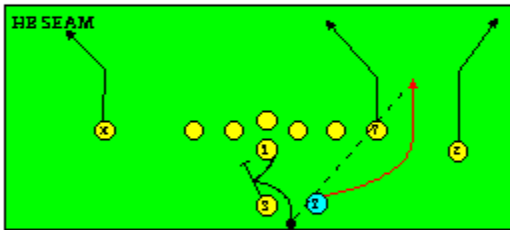

I SLOT FORMATION • RUNS

STRONG RIGHT FORMATION - RUNS

SHOTGUN RUNS & PASSES

PRO FORMATION PASSES

The I SLOT FORMATION

STRONG RIGHT FORMATION - PASSES

SHOTGUN RUNS & PASSES

THE 4-3 BASIC

KEY - LINE READS PLAY, THEN REACTS.
 RUSH - LINE THINKS "PASS" FIRST
 MAN - MAN TO MAN (ONE ON ONE) COVERAGE
 STRONG - "Y" SIDE OF FIELD
 WEAK - X SIDE OF FIELD

THE 3- 4 DEFENSES

- KEY - LINE READS PLAY, THEN REACTS
- RUSH - LINE THINKS "PASS" FIRST
- MAN - MAN TO MAN (ONE ON ONE) COVERAGE
- STRONG - "Y" SIDE OF FIELD
- WEAK - X SIDE OF FIELD
- STACK - LINEBACKERS ARE SHIELDED BY LINEMEN AND REACT AFTER READING