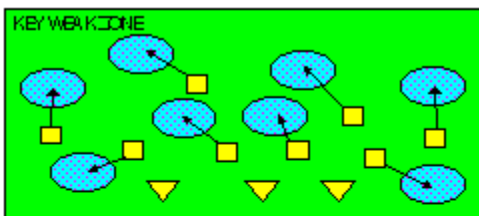

I SLOT FORMATION • RUNS

STRONG RIGHT FORMATION - RUNS

SHOTGUN RUNS & PASSES

PRO FORMATION PASSES

The I SLOT FORMATION

STRONG RIGHT FORMATION - PASSES

SHOTGUN RUNS & PASSES

THE 4-3 BASIC

KEY - LINE READS PLAY, THEN REACTS.
 RUSH - LINE THINKS "PASS" FIRST
 MAN - MAN TO MAN (ONE ON ONE) COVERAGE
 STRONG - "Y" SIDE OF FIELD
 WEAK - X SIDE OF FIELD

THE 3- 4 DEFENSES

- KEY - LINE READS PLAY, THEN REACTS
- RUSH - LINE THINKS "PASS" FIRST
- MAN - MAN TO MAN (ONE ON ONE) COVERAGE
- STRONG - "Y" SIDE OF FIELD
- WEAK - X SIDE OF FIELD
- STACK - LINEBACKERS ARE SHIELDED BY LINEMEN AND REACT AFTER READING