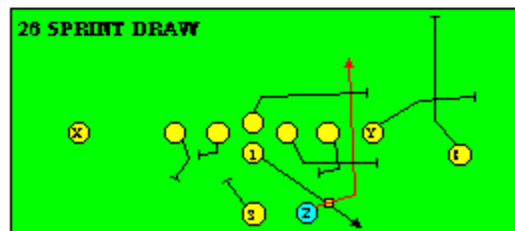

I SLOT FORMATION • RUNS

STRONG RIGHT FORMATION - RUNS

SHOTGUN RUNS & PASSES

PRO FORMATION PASSES

The I SLOT FORMATION

STRONG RIGHT FORMATION - PASSES

SHOTGUN RUNS & PASSES

THE 4-3 BASIC

KEY - LINE READS PLAY, THEN REACTS.
 RUSH - LINE THINKS "PASS" FIRST
 MAN - MAN TO MAN (ONE ON ONE) COVERAGE
 STRONG - "Y" SIDE OF FIELD
 WEAK - X SIDE OF FIELD

THE 3- 4 DEFENSES

- KEY - LINE READS PLAY, THEN REACTS
- RUSH - LINE THINKS "PASS" FIRST
- MAN - MAN TO MAN (ONE ON ONE) COVERAGE
- STRONG - "Y" SIDE OF FIELD
- WEAK - X SIDE OF FIELD
- STACK - LINEBACKERS ARE SHIELDED BY LINEMEN AND REACT AFTER READING