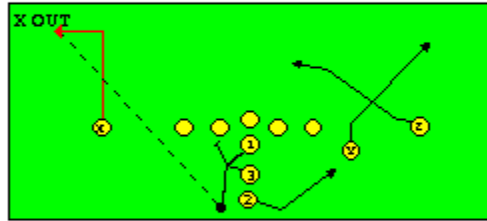

I SLOT FORMATION • RUNS

STRONG RIGHT FORMATION - RUNS

SHOTGUN RUNS & PASSES

PRO FORMATION PASSES

The I SLOT FORMATION

STRONG RIGHT FORMATION - PASSES

SHOTGUN RUNS & PASSES

THE 4-3 BASIC

KEY - LINE READS PLAY, THEN REACTS.
 RUSH - LINE THINKS "PASS" FIRST
 MAN - MAN TO MAN (ONE ON ONE) COVERAGE
 STRONG - "Y" SIDE OF FIELD
 WEAK - X SIDE OF FIELD

THE 3- 4 DEFENSES

- KEY - LINE READS PLAY, THEN REACTS
- RUSH - LINE THINKS "PASS" FIRST
- MAN - MAN TO MAN (ONE ON ONE) COVERAGE
- STRONG - "Y" SIDE OF FIELD
- WEAK - X SIDE OF FIELD
- STACK - LINEBACKERS ARE SHIELDED BY LINEMEN AND REACT AFTER READING