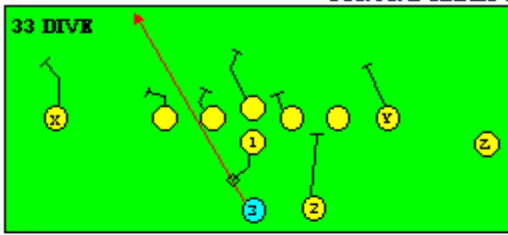

I SLOT FORMATION • RUNS

STRONG RIGHT FORMATION - RUNS

SHOTGUN RUNS & PASSES

PRO FORMATION PASSES

The I SLOT FORMATION

STRONG RIGHT FORMATION - PASSES

SHOTGUN RUNS & PASSES

THE 4-3 BASIC

KEY - LINE READS PLAY, THEN REACTS.
 RUSH - LINE THINKS "PASS" FIRST
 MAN - MAN TO MAN (ONE ON ONE) COVERAGE
 STRONG - "Y" SIDE OF FIELD
 WEAK - X SIDE OF FIELD

THE 3- 4 DEFENSES

- KEY - LINE READS PLAY, THEN REACTS
- RUSH - LINE THINKS "PASS" FIRST
- MAN - MAN TO MAN (ONE ON ONE) COVERAGE
- STRONG - "Y" SIDE OF FIELD
- WEAK - X SIDE OF FIELD
- STACK - LINEBACKERS ARE SHIELDED BY LINEMEN AND REACT AFTER READING