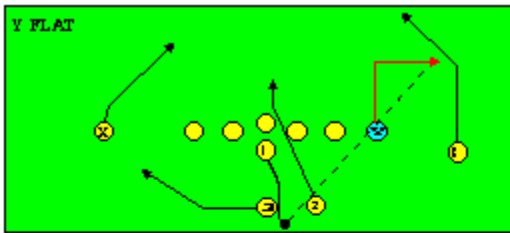

I SLOT FORMATION • RUNS

STRONG RIGHT FORMATION - RUNS

SHOTGUN RUNS & PASSES

PRO FORMATION PASSES

The I SLOT FORMATION

STRONG RIGHT FORMATION - PASSES

SHOTGUN RUNS & PASSES

THE 4-3 BASIC

KEY - LINE READS PLAY, THEN REACTS.
 RUSH - LINE THINKS "PASS" FIRST
 MAN - MAN TO MAN (ONE ON ONE) COVERAGE
 STRONG - "Y" SIDE OF FIELD
 WEAK - X SIDE OF FIELD

THE 3- 4 DEFENSES

- KEY - LINE READS PLAY, THEN REACTS
- RUSH - LINE THINKS "PASS" FIRST
- MAN - MAN TO MAN (ONE ON ONE) COVERAGE
- STRONG - "Y" SIDE OF FIELD
- WEAK - X SIDE OF FIELD
- STACK - LINEBACKERS ARE SHIELDED BY LINEMEN AND REACT AFTER READING