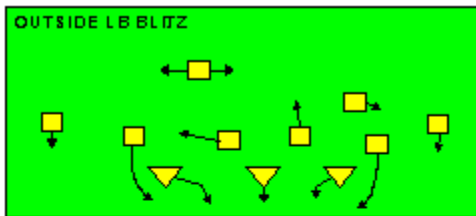

I SLOT FORMATION • RUNS

STRONG RIGHT FORMATION - RUNS

SHOTGUN RUNS & PASSES

PRO FORMATION PASSES

The I SLOT FORMATION

STRONG RIGHT FORMATION - PASSES

SHOTGUN RUNS & PASSES

THE 4-3 BASIC

KEY - LINE READS PLAY, THEN REACTS.
 RUSH - LINE THINKS "PASS" FIRST
 MAN - MAN TO MAN (ONE ON ONE) COVERAGE
 STRONG - "Y" SIDE OF FIELD
 WEAK - X SIDE OF FIELD

THE 3- 4 DEFENSES

- KEY - LINE READS PLAY, THEN REACTS
- RUSH - LINE THINKS "PASS" FIRST
- MAN - MAN TO MAN (ONE ON ONE) COVERAGE
- STRONG - "Y" SIDE OF FIELD
- WEAK - X SIDE OF FIELD
- STACK - LINEBACKERS ARE SHIELDED BY LINEMEN AND REACT AFTER READING