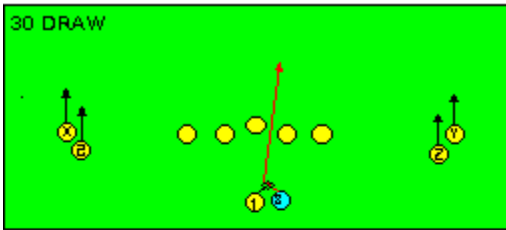

I SLOT FORMATION • RUNS

STRONG RIGHT FORMATION - RUNS

SHOTGUN RUNS & PASSES

PRO FORMATION PASSES

The I SLOT FORMATION

STRONG RIGHT FORMATION - PASSES

SHOTGUN RUNS & PASSES

THE 4-3 BASIC

KEY - LINE READS PLAY, THEN REACTS.
 RUSH - LINE THINKS "PASS" FIRST
 MAN - MAN TO MAN (ONE ON ONE) COVERAGE
 STRONG - "Y" SIDE OF FIELD
 WEAK - X SIDE OF FIELD

THE 3- 4 DEFENSES

- KEY - LINE READS PLAY, THEN REACTS
- RUSH - LINE THINKS "PASS" FIRST
- MAN - MAN TO MAN (ONE ON ONE) COVERAGE
- STRONG - "Y" SIDE OF FIELD
- WEAK - X SIDE OF FIELD
- STACK - LINEBACKERS ARE SHIELDED BY LINEMEN AND REACT AFTER READING