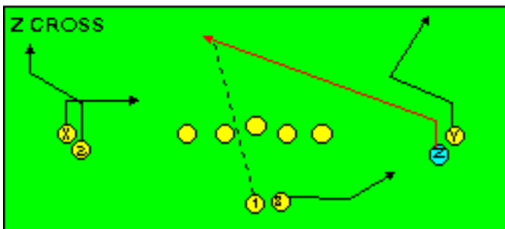

I SLOT FORMATION • RUNS

STRONG RIGHT FORMATION - RUNS

SHOTGUN RUNS & PASSES

PRO FORMATION PASSES

The I SLOT FORMATION

STRONG RIGHT FORMATION - PASSES

SHOTGUN RUNS & PASSES

THE 4-3 BASIC

KEY - LINE READS PLAY, THEN REACTS.
 RUSH - LINE THINKS "PASS" FIRST
 MAN - MAN TO MAN (ONE ON ONE) COVERAGE
 STRONG - "Y" SIDE OF FIELD
 WEAK - X SIDE OF FIELD

THE 3- 4 DEFENSES

- KEY - LINE READS PLAY, THEN REACTS
- RUSH - LINE THINKS "PASS" FIRST
- MAN - MAN TO MAN (ONE ON ONE) COVERAGE
- STRONG - "Y" SIDE OF FIELD
- WEAK - X SIDE OF FIELD
- STACK - LINEBACKERS ARE SHIELDED BY LINEMEN AND REACT AFTER READING