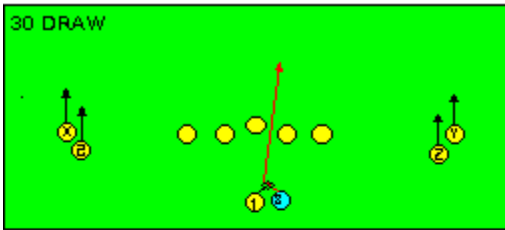

I SLOT FORMATION • RUNS

STRONG RIGHT FORMATION - RUNS

SHOTGUN RUNS & PASSES

PRO FORMATION PASSES

The I SLOT FORMATION

STRONG RIGHT FORMATION - PASSES

SHOTGUN RUNS & PASSES

THE 4-3 BASIC

KEY - LINE READS PLAY, THEN REACTS.
 RUSH - LINE THINKS "PASS" FIRST
 MAN - MAN TO MAN (ONE ON ONE) COVERAGE
 STRONG - "Y" SIDE OF FIELD
 WEAK - X SIDE OF FIELD

THE 3- 4 DEFENSES

- KEY - LINE READS PLAY, THEN REACTS
- RUSH - LINE THINKS "PASS" FIRST
- MAN - MAN TO MAN (ONE ON ONE) COVERAGE
- STRONG - "Y" SIDE OF FIELD
- WEAK - X SIDE OF FIELD
- STACK - LINEBACKERS ARE SHIELDED BY LINEMEN AND REACT AFTER READING