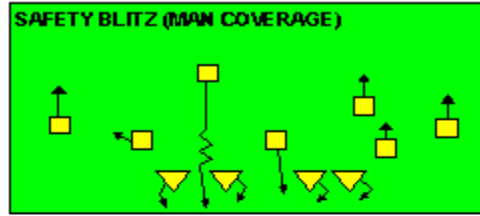

I SLOT FORMATION • RUNS

STRONG RIGHT FORMATION - RUNS

SHOTGUN RUNS & PASSES

PRO FORMATION PASSES

The I SLOT FORMATION

STRONG RIGHT FORMATION - PASSES

SHOTGUN RUNS & PASSES

THE 4-3 BASIC

KEY - LINE READS PLAY, THEN REACTS.
 RUSH - LINE THINKS "PASS" FIRST
 MAN - MAN TO MAN (ONE ON ONE) COVERAGE
 STRONG - "Y" SIDE OF FIELD
 WEAK - X SIDE OF FIELD

THE 3- 4 DEFENSES

- KEY - LINE READS PLAY, THEN REACTS
- RUSH - LINE THINKS "PASS" FIRST
- MAN - MAN TO MAN (ONE ON ONE) COVERAGE
- STRONG - "Y" SIDE OF FIELD
- WEAK - X SIDE OF FIELD
- STACK - LINEBACKERS ARE SHIELDED BY LINEMEN AND REACT AFTER READING