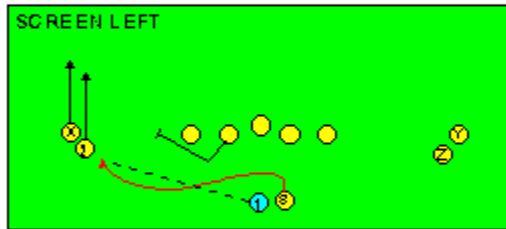

I SLOT FORMATION • RUNS

STRONG RIGHT FORMATION - RUNS

SHOTGUN RUNS & PASSES

PRO FORMATION PASSES

The I SLOT FORMATION

STRONG RIGHT FORMATION - PASSES

SHOTGUN RUNS & PASSES

THE 4-3 BASIC

KEY - LINE READS PLAY, THEN REACTS.
 RUSH - LINE THINKS "PASS" FIRST
 MAN - MAN TO MAN (ONE ON ONE) COVERAGE
 STRONG - "Y" SIDE OF FIELD
 WEAK - X SIDE OF FIELD

THE 3- 4 DEFENSES

- KEY - LINE READS PLAY, THEN REACTS
- RUSH - LINE THINKS "PASS" FIRST
- MAN - MAN TO MAN (ONE ON ONE) COVERAGE
- STRONG - "Y" SIDE OF FIELD
- WEAK - X SIDE OF FIELD
- STACK - LINEBACKERS ARE SHIELDED BY LINEMEN AND REACT AFTER READING