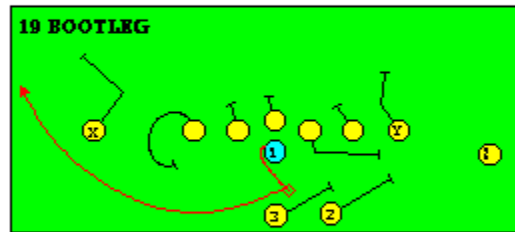

I SLOT FORMATION • RUNS

STRONG RIGHT FORMATION - RUNS

SHOTGUN RUNS & PASSES

PRO FORMATION PASSES

The I SLOT FORMATION

STRONG RIGHT FORMATION - PASSES

SHOTGUN RUNS & PASSES

THE 4-3 BASIC

KEY - LINE READS PLAY, THEN REACTS.
 RUSH - LINE THINKS "PASS" FIRST
 MAN - MAN TO MAN (ONE ON ONE) COVERAGE
 STRONG - "Y" SIDE OF FIELD
 WEAK - X SIDE OF FIELD

THE 3- 4 DEFENSES

- KEY - LINE READS PLAY, THEN REACTS
- RUSH - LINE THINKS "PASS" FIRST
- MAN - MAN TO MAN (ONE ON ONE) COVERAGE
- STRONG - "Y" SIDE OF FIELD
- WEAK - X SIDE OF FIELD
- STACK - LINEBACKERS ARE SHIELDED BY LINEMEN AND REACT AFTER READING