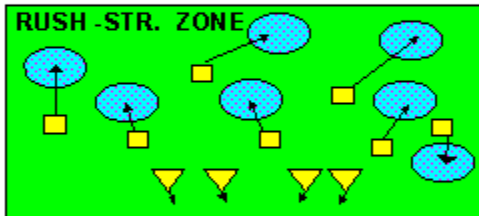

I SLOT FORMATION • RUNS

STRONG RIGHT FORMATION - RUNS

SHOTGUN RUNS & PASSES

PRO FORMATION PASSES

The I SLOT FORMATION

STRONG RIGHT FORMATION - PASSES

SHOTGUN RUNS & PASSES

THE 4-3 BASIC

KEY - LINE READS PLAY, THEN REACTS.
 RUSH - LINE THINKS "PASS" FIRST
 MAN - MAN TO MAN (ONE ON ONE) COVERAGE
 STRONG - "Y" SIDE OF FIELD
 WEAK - X SIDE OF FIELD

THE 3- 4 DEFENSES

- KEY - LINE READS PLAY, THEN REACTS
- RUSH - LINE THINKS "PASS" FIRST
- MAN - MAN TO MAN (ONE ON ONE) COVERAGE
- STRONG - "Y" SIDE OF FIELD
- WEAK - X SIDE OF FIELD
- STACK - LINEBACKERS ARE SHIELDED BY LINEMEN AND REACT AFTER READING