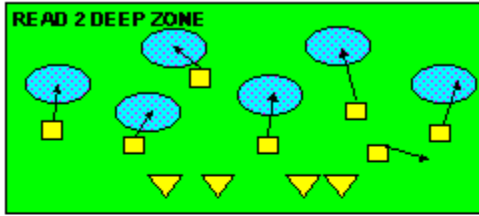

I SLOT FORMATION • RUNS

STRONG RIGHT FORMATION - RUNS

SHOTGUN RUNS & PASSES

PRO FORMATION PASSES

The I SLOT FORMATION

STRONG RIGHT FORMATION - PASSES

SHOTGUN RUNS & PASSES

THE 4-3 BASIC

KEY - LINE READS PLAY, THEN REACTS.
 RUSH - LINE THINKS "PASS" FIRST
 MAN - MAN TO MAN (ONE ON ONE) COVERAGE
 STRONG - "Y" SIDE OF FIELD
 WEAK - X SIDE OF FIELD

THE 3- 4 DEFENSES

- KEY - LINE READS PLAY, THEN REACTS
- RUSH - LINE THINKS "PASS" FIRST
- MAN - MAN TO MAN (ONE ON ONE) COVERAGE
- STRONG - "Y" SIDE OF FIELD
- WEAK - X SIDE OF FIELD
- STACK - LINEBACKERS ARE SHIELDED BY LINEMEN AND REACT AFTER READING