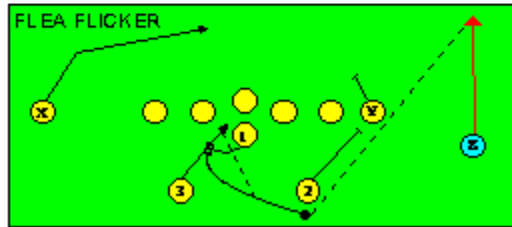

I SLOT FORMATION • RUNS

STRONG RIGHT FORMATION - RUNS

SHOTGUN RUNS & PASSES

PRO FORMATION PASSES

The I SLOT FORMATION

STRONG RIGHT FORMATION - PASSES

SHOTGUN RUNS & PASSES

THE 4-3 BASIC

KEY - LINE READS PLAY, THEN REACTS.
 RUSH - LINE THINKS "PASS" FIRST
 MAN - MAN TO MAN (ONE ON ONE) COVERAGE
 STRONG - "Y" SIDE OF FIELD
 WEAK - X SIDE OF FIELD

THE 3- 4 DEFENSES

- KEY - LINE READS PLAY, THEN REACTS
- RUSH - LINE THINKS "PASS" FIRST
- MAN - MAN TO MAN (ONE ON ONE) COVERAGE
- STRONG - "Y" SIDE OF FIELD
- WEAK - X SIDE OF FIELD
- STACK - LINEBACKERS ARE SHIELDED BY LINEMEN AND REACT AFTER READING