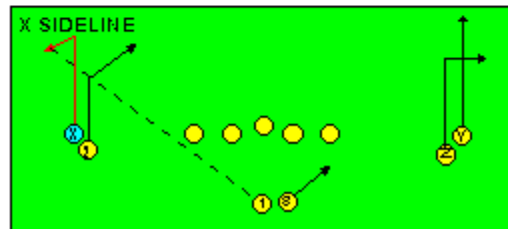

I SLOT FORMATION • RUNS

STRONG RIGHT FORMATION - RUNS

SHOTGUN RUNS & PASSES

PRO FORMATION PASSES

The I SLOT FORMATION

STRONG RIGHT FORMATION - PASSES

SHOTGUN RUNS & PASSES

THE 4-3 BASIC

KEY - LINE READS PLAY, THEN REACTS.
 RUSH - LINE THINKS "PASS" FIRST
 MAN - MAN TO MAN (ONE ON ONE) COVERAGE
 STRONG - "Y" SIDE OF FIELD
 WEAK - X SIDE OF FIELD

THE 3- 4 DEFENSES

- KEY - LINE READS PLAY, THEN REACTS
- RUSH - LINE THINKS "PASS" FIRST
- MAN - MAN TO MAN (ONE ON ONE) COVERAGE
- STRONG - "Y" SIDE OF FIELD
- WEAK - X SIDE OF FIELD
- STACK - LINEBACKERS ARE SHIELDED BY LINEMEN AND REACT AFTER READING