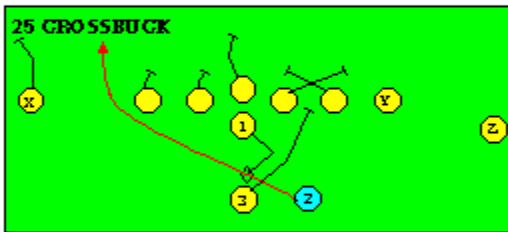

I SLOT FORMATION • RUNS

STRONG RIGHT FORMATION - RUNS

SHOTGUN RUNS & PASSES

PRO FORMATION PASSES

The I SLOT FORMATION

STRONG RIGHT FORMATION - PASSES

SHOTGUN RUNS & PASSES

THE 4-3 BASIC

KEY - LINE READS PLAY, THEN REACTS.
 RUSH - LINE THINKS "PASS" FIRST
 MAN - MAN TO MAN (ONE ON ONE) COVERAGE
 STRONG - "Y" SIDE OF FIELD
 WEAK - X SIDE OF FIELD

THE 3- 4 DEFENSES

- KEY - LINE READS PLAY, THEN REACTS
- RUSH - LINE THINKS "PASS" FIRST
- MAN - MAN TO MAN (ONE ON ONE) COVERAGE
- STRONG - "Y" SIDE OF FIELD
- WEAK - X SIDE OF FIELD
- STACK - LINEBACKERS ARE SHIELDED BY LINEMEN AND REACT AFTER READING