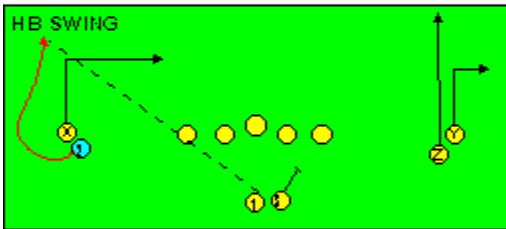

I SLOT FORMATION • RUNS

STRONG RIGHT FORMATION - RUNS

SHOTGUN RUNS & PASSES

PRO FORMATION PASSES

The I SLOT FORMATION

STRONG RIGHT FORMATION - PASSES

SHOTGUN RUNS & PASSES

THE 4-3 BASIC

KEY - LINE READS PLAY, THEN REACTS.
 RUSH - LINE THINKS "PASS" FIRST
 MAN - MAN TO MAN (ONE ON ONE) COVERAGE
 STRONG - "Y" SIDE OF FIELD
 WEAK - X SIDE OF FIELD

THE 3- 4 DEFENSES

- KEY - LINE READS PLAY, THEN REACTS
- RUSH - LINE THINKS "PASS" FIRST
- MAN - MAN TO MAN (ONE ON ONE) COVERAGE
- STRONG - "Y" SIDE OF FIELD
- WEAK - X SIDE OF FIELD
- STACK - LINEBACKERS ARE SHIELDED BY LINEMEN AND REACT AFTER READING