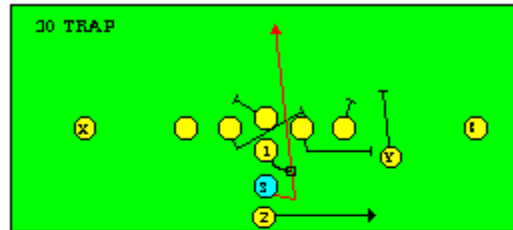

I SLOT FORMATION • RUNS

STRONG RIGHT FORMATION - RUNS

SHOTGUN RUNS & PASSES

PRO FORMATION PASSES

The I SLOT FORMATION

STRONG RIGHT FORMATION - PASSES

SHOTGUN RUNS & PASSES

THE 4-3 BASIC

KEY - LINE READS PLAY, THEN REACTS.
 RUSH - LINE THINKS "PASS" FIRST
 MAN - MAN TO MAN (ONE ON ONE) COVERAGE
 STRONG - "Y" SIDE OF FIELD
 WEAK - X SIDE OF FIELD

THE 3- 4 DEFENSES

- KEY - LINE READS PLAY, THEN REACTS
- RUSH - LINE THINKS "PASS" FIRST
- MAN - MAN TO MAN (ONE ON ONE) COVERAGE
- STRONG - "Y" SIDE OF FIELD
- WEAK - X SIDE OF FIELD
- STACK - LINEBACKERS ARE SHIELDED BY LINEMEN AND REACT AFTER READING