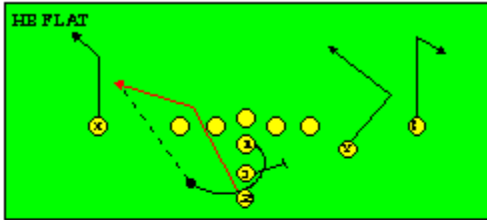

I SLOT FORMATION • RUNS

STRONG RIGHT FORMATION - RUNS

SHOTGUN RUNS & PASSES

PRO FORMATION PASSES

The I SLOT FORMATION

STRONG RIGHT FORMATION - PASSES

SHOTGUN RUNS & PASSES

THE 4-3 BASIC

KEY - LINE READS PLAY, THEN REACTS.
 RUSH - LINE THINKS "PASS" FIRST
 MAN - MAN TO MAN (ONE ON ONE) COVERAGE
 STRONG - "Y" SIDE OF FIELD
 WEAK - X SIDE OF FIELD

THE 3- 4 DEFENSES

- KEY - LINE READS PLAY, THEN REACTS
- RUSH - LINE THINKS "PASS" FIRST
- MAN - MAN TO MAN (ONE ON ONE) COVERAGE
- STRONG - "Y" SIDE OF FIELD
- WEAK - X SIDE OF FIELD
- STACK - LINEBACKERS ARE SHIELDED BY LINEMEN AND REACT AFTER READING