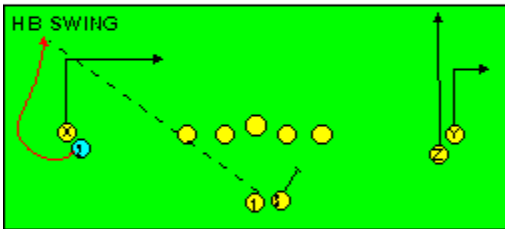

I SLOT FORMATION • RUNS

STRONG RIGHT FORMATION - RUNS

SHOTGUN RUNS & PASSES

PRO FORMATION PASSES

The I SLOT FORMATION

STRONG RIGHT FORMATION - PASSES

SHOTGUN RUNS & PASSES

THE 4-3 BASIC

KEY - LINE READS PLAY, THEN REACTS.
 RUSH - LINE THINKS "PASS" FIRST
 MAN - MAN TO MAN (ONE ON ONE) COVERAGE
 STRONG - "Y" SIDE OF FIELD
 WEAK - X SIDE OF FIELD

THE 3- 4 DEFENSES

- KEY - LINE READS PLAY, THEN REACTS
- RUSH - LINE THINKS "PASS" FIRST
- MAN - MAN TO MAN (ONE ON ONE) COVERAGE
- STRONG - "Y" SIDE OF FIELD
- WEAK - X SIDE OF FIELD
- STACK - LINEBACKERS ARE SHIELDED BY LINEMEN AND REACT AFTER READING