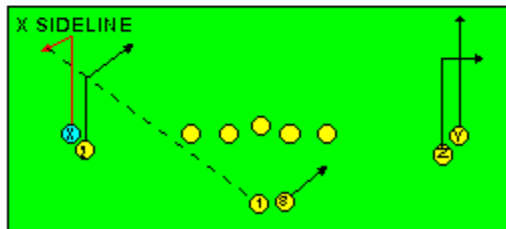

I SLOT FORMATION • RUNS

STRONG RIGHT FORMATION - RUNS

SHOTGUN RUNS & PASSES

PRO FORMATION PASSES

The I SLOT FORMATION

STRONG RIGHT FORMATION - PASSES

SHOTGUN RUNS & PASSES

THE 4-3 BASIC

KEY - LINE READS PLAY, THEN REACTS.
 RUSH - LINE THINKS "PASS" FIRST
 MAN - MAN TO MAN (ONE ON ONE) COVERAGE
 STRONG - "Y" SIDE OF FIELD
 WEAK - X SIDE OF FIELD

THE 3- 4 DEFENSES

- KEY - LINE READS PLAY, THEN REACTS
- RUSH - LINE THINKS "PASS" FIRST
- MAN - MAN TO MAN (ONE ON ONE) COVERAGE
- STRONG - "Y" SIDE OF FIELD
- WEAK - X SIDE OF FIELD
- STACK - LINEBACKERS ARE SHIELDED BY LINEMEN AND REACT AFTER READING