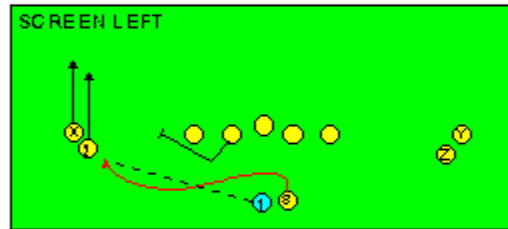

I SLOT FORMATION • RUNS

STRONG RIGHT FORMATION - RUNS

SHOTGUN RUNS & PASSES

PRO FORMATION PASSES

The I SLOT FORMATION

STRONG RIGHT FORMATION - PASSES

SHOTGUN RUNS & PASSES

THE 4-3 BASIC

KEY - LINE READS PLAY, THEN REACTS.
 RUSH - LINE THINKS "PASS" FIRST
 MAN - MAN TO MAN (ONE ON ONE) COVERAGE
 STRONG - "Y" SIDE OF FIELD
 WEAK - X SIDE OF FIELD

THE 3- 4 DEFENSES

- KEY - LINE READS PLAY, THEN REACTS
- RUSH - LINE THINKS "PASS" FIRST
- MAN - MAN TO MAN (ONE ON ONE) COVERAGE
- STRONG - "Y" SIDE OF FIELD
- WEAK - X SIDE OF FIELD
- STACK - LINEBACKERS ARE SHIELDED BY LINEMEN AND REACT AFTER READING