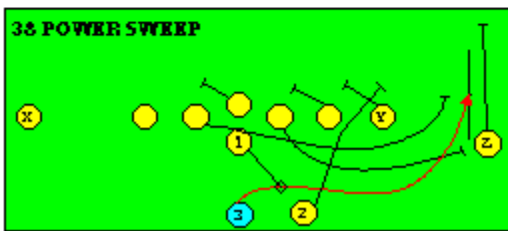

I SLOT FORMATION • RUNS

STRONG RIGHT FORMATION - RUNS

SHOTGUN RUNS & PASSES

PRO FORMATION PASSES

The I SLOT FORMATION

STRONG RIGHT FORMATION - PASSES

SHOTGUN RUNS & PASSES

THE 4-3 BASIC

KEY - LINE READS PLAY, THEN REACTS.
 RUSH - LINE THINKS "PASS" FIRST
 MAN - MAN TO MAN (ONE ON ONE) COVERAGE
 STRONG - "Y" SIDE OF FIELD
 WEAK - X SIDE OF FIELD

THE 3- 4 DEFENSES

- KEY - LINE READS PLAY, THEN REACTS
- RUSH - LINE THINKS "PASS" FIRST
- MAN - MAN TO MAN (ONE ON ONE) COVERAGE
- STRONG - "Y" SIDE OF FIELD
- WEAK - X SIDE OF FIELD
- STACK - LINEBACKERS ARE SHIELDED BY LINEMEN AND REACT AFTER READING