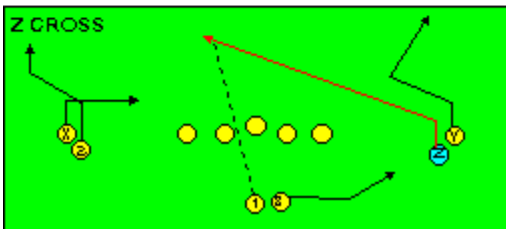

I SLOT FORMATION • RUNS

STRONG RIGHT FORMATION - RUNS

SHOTGUN RUNS & PASSES

PRO FORMATION PASSES

The I SLOT FORMATION

STRONG RIGHT FORMATION - PASSES

SHOTGUN RUNS & PASSES

THE 4-3 BASIC

KEY - LINE READS PLAY, THEN REACTS.
 RUSH - LINE THINKS "PASS" FIRST
 MAN - MAN TO MAN (ONE ON ONE) COVERAGE
 STRONG - "Y" SIDE OF FIELD
 WEAK - X SIDE OF FIELD

THE 3- 4 DEFENSES

- KEY - LINE READS PLAY, THEN REACTS
- RUSH - LINE THINKS "PASS" FIRST
- MAN - MAN TO MAN (ONE ON ONE) COVERAGE
- STRONG - "Y" SIDE OF FIELD
- WEAK - X SIDE OF FIELD
- STACK - LINEBACKERS ARE SHIELDED BY LINEMEN AND REACT AFTER READING