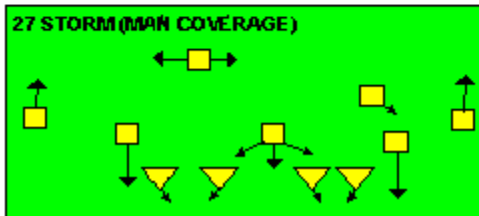

I SLOT FORMATION • RUNS

STRONG RIGHT FORMATION - RUNS

SHOTGUN RUNS & PASSES

PRO FORMATION PASSES

The I SLOT FORMATION

STRONG RIGHT FORMATION - PASSES

SHOTGUN RUNS & PASSES

THE 4-3 BASIC

KEY - LINE READS PLAY, THEN REACTS.
 RUSH - LINE THINKS "PASS" FIRST
 MAN - MAN TO MAN (ONE ON ONE) COVERAGE
 STRONG - "Y" SIDE OF FIELD
 WEAK - X SIDE OF FIELD

THE 3- 4 DEFENSES

- KEY - LINE READS PLAY, THEN REACTS
- RUSH - LINE THINKS "PASS" FIRST
- MAN - MAN TO MAN (ONE ON ONE) COVERAGE
- STRONG - "Y" SIDE OF FIELD
- WEAK - X SIDE OF FIELD
- STACK - LINEBACKERS ARE SHIELDED BY LINEMEN AND REACT AFTER READING