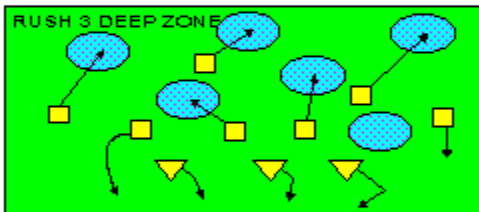

I SLOT FORMATION • RUNS

STRONG RIGHT FORMATION - RUNS

SHOTGUN RUNS & PASSES

PRO FORMATION PASSES

The I SLOT FORMATION

STRONG RIGHT FORMATION - PASSES

SHOTGUN RUNS & PASSES

THE 4-3 BASIC

KEY - LINE READS PLAY, THEN REACTS.
 RUSH - LINE THINKS "PASS" FIRST
 MAN - MAN TO MAN (ONE ON ONE) COVERAGE
 STRONG - "Y" SIDE OF FIELD
 WEAK - X SIDE OF FIELD

THE 3- 4 DEFENSES

- KEY - LINE READS PLAY, THEN REACTS
- RUSH - LINE THINKS "PASS" FIRST
- MAN - MAN TO MAN (ONE ON ONE) COVERAGE
- STRONG - "Y" SIDE OF FIELD
- WEAK - X SIDE OF FIELD
- STACK - LINEBACKERS ARE SHIELDED BY LINEMEN AND REACT AFTER READING