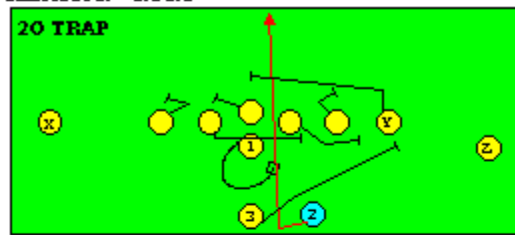

I SLOT FORMATION • RUNS

STRONG RIGHT FORMATION - RUNS

SHOTGUN RUNS & PASSES

PRO FORMATION PASSES

The I SLOT FORMATION

STRONG RIGHT FORMATION - PASSES

SHOTGUN RUNS & PASSES

THE 4-3 BASIC

KEY - LINE READS PLAY, THEN REACTS.
 RUSH - LINE THINKS "PASS" FIRST
 MAN - MAN TO MAN (ONE ON ONE) COVERAGE
 STRONG - "Y" SIDE OF FIELD
 WEAK - X SIDE OF FIELD

THE 3- 4 DEFENSES

- KEY - LINE READS PLAY, THEN REACTS
- RUSH - LINE THINKS "PASS" FIRST
- MAN - MAN TO MAN (ONE ON ONE) COVERAGE
- STRONG - "Y" SIDE OF FIELD
- WEAK - X SIDE OF FIELD
- STACK - LINEBACKERS ARE SHIELDED BY LINEMEN AND REACT AFTER READING