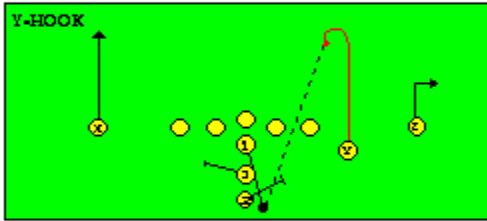

I SLOT FORMATION • RUNS

STRONG RIGHT FORMATION - RUNS

SHOTGUN RUNS & PASSES

PRO FORMATION PASSES

The I SLOT FORMATION

STRONG RIGHT FORMATION - PASSES

SHOTGUN RUNS & PASSES

THE 4-3 BASIC

KEY - LINE READS PLAY, THEN REACTS.
 RUSH - LINE THINKS "PASS" FIRST
 MAN - MAN TO MAN (ONE ON ONE) COVERAGE
 STRONG - "Y" SIDE OF FIELD
 WEAK - X SIDE OF FIELD

THE 3- 4 DEFENSES

- KEY - LINE READS PLAY, THEN REACTS
- RUSH - LINE THINKS "PASS" FIRST
- MAN - MAN TO MAN (ONE ON ONE) COVERAGE
- STRONG - "Y" SIDE OF FIELD
- WEAK - X SIDE OF FIELD
- STACK - LINEBACKERS ARE SHIELDED BY LINEMEN AND REACT AFTER READING