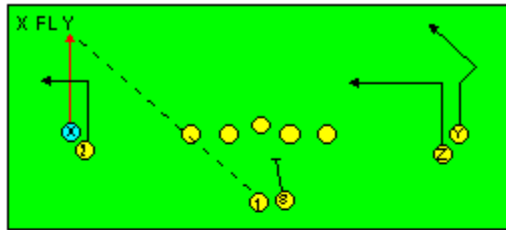

I SLOT FORMATION • RUNS

STRONG RIGHT FORMATION - RUNS

SHOTGUN RUNS & PASSES

PRO FORMATION PASSES

The I SLOT FORMATION

STRONG RIGHT FORMATION - PASSES

SHOTGUN RUNS & PASSES

THE 4-3 BASIC

KEY - LINE READS PLAY, THEN REACTS.
 RUSH - LINE THINKS "PASS" FIRST
 MAN - MAN TO MAN (ONE ON ONE) COVERAGE
 STRONG - "Y" SIDE OF FIELD
 WEAK - X SIDE OF FIELD

THE 3- 4 DEFENSES

- KEY - LINE READS PLAY, THEN REACTS
- RUSH - LINE THINKS "PASS" FIRST
- MAN - MAN TO MAN (ONE ON ONE) COVERAGE
- STRONG - "Y" SIDE OF FIELD
- WEAK - X SIDE OF FIELD
- STACK - LINEBACKERS ARE SHIELDED BY LINEMEN AND REACT AFTER READING