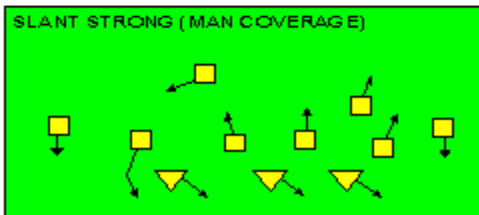

I SLOT FORMATION • RUNS

STRONG RIGHT FORMATION - RUNS

SHOTGUN RUNS & PASSES

PRO FORMATION PASSES

The I SLOT FORMATION

STRONG RIGHT FORMATION - PASSES

SHOTGUN RUNS & PASSES

THE 4-3 BASIC

KEY - LINE READS PLAY, THEN REACTS.
 RUSH - LINE THINKS "PASS" FIRST
 MAN - MAN TO MAN (ONE ON ONE) COVERAGE
 STRONG - "Y" SIDE OF FIELD
 WEAK - X SIDE OF FIELD

THE 3- 4 DEFENSES

- KEY - LINE READS PLAY, THEN REACTS
- RUSH - LINE THINKS "PASS" FIRST
- MAN - MAN TO MAN (ONE ON ONE) COVERAGE
- STRONG - "Y" SIDE OF FIELD
- WEAK - X SIDE OF FIELD
- STACK - LINEBACKERS ARE SHIELDED BY LINEMEN AND REACT AFTER READING