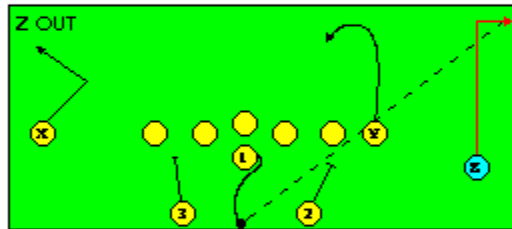

I SLOT FORMATION • RUNS

STRONG RIGHT FORMATION - RUNS

SHOTGUN RUNS & PASSES

PRO FORMATION PASSES

The I SLOT FORMATION

STRONG RIGHT FORMATION - PASSES

SHOTGUN RUNS & PASSES

THE 4-3 BASIC

KEY - LINE READS PLAY, THEN REACTS.
 RUSH - LINE THINKS "PASS" FIRST
 MAN - MAN TO MAN (ONE ON ONE) COVERAGE
 STRONG - "Y" SIDE OF FIELD
 WEAK - X SIDE OF FIELD

THE 3- 4 DEFENSES

- KEY - LINE READS PLAY, THEN REACTS
- RUSH - LINE THINKS "PASS" FIRST
- MAN - MAN TO MAN (ONE ON ONE) COVERAGE
- STRONG - "Y" SIDE OF FIELD
- WEAK - X SIDE OF FIELD
- STACK - LINEBACKERS ARE SHIELDED BY LINEMEN AND REACT AFTER READING