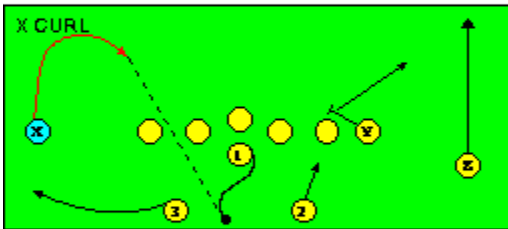

I SLOT FORMATION • RUNS

STRONG RIGHT FORMATION - RUNS

SHOTGUN RUNS & PASSES

PRO FORMATION PASSES

The I SLOT FORMATION

STRONG RIGHT FORMATION - PASSES

SHOTGUN RUNS & PASSES

THE 4-3 BASIC

KEY - LINE READS PLAY, THEN REACTS.
 RUSH - LINE THINKS "PASS" FIRST
 MAN - MAN TO MAN (ONE ON ONE) COVERAGE
 STRONG - "Y" SIDE OF FIELD
 WEAK - X SIDE OF FIELD

THE 3- 4 DEFENSES

- KEY - LINE READS PLAY, THEN REACTS
- RUSH - LINE THINKS "PASS" FIRST
- MAN - MAN TO MAN (ONE ON ONE) COVERAGE
- STRONG - "Y" SIDE OF FIELD
- WEAK - X SIDE OF FIELD
- STACK - LINEBACKERS ARE SHIELDED BY LINEMEN AND REACT AFTER READING