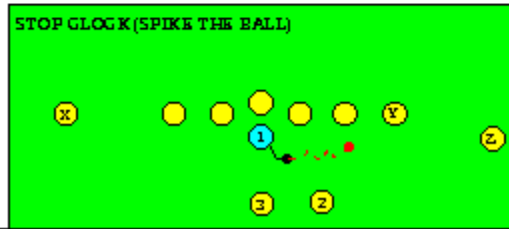

I SLOT FORMATION • RUNS

STRONG RIGHT FORMATION - RUNS

SHOTGUN RUNS & PASSES

PRO FORMATION PASSES

The I SLOT FORMATION

STRONG RIGHT FORMATION - PASSES

SHOTGUN RUNS & PASSES

THE 4-3 BASIC

KEY - LINE READS PLAY, THEN REACTS.
 RUSH - LINE THINKS "PASS" FIRST
 MAN - MAN TO MAN (ONE ON ONE) COVERAGE
 STRONG - "Y" SIDE OF FIELD
 WEAK - X SIDE OF FIELD

THE 3- 4 DEFENSES

- KEY - LINE READS PLAY, THEN REACTS
- RUSH - LINE THINKS "PASS" FIRST
- MAN - MAN TO MAN (ONE ON ONE) COVERAGE
- STRONG - "Y" SIDE OF FIELD
- WEAK - X SIDE OF FIELD
- STACK - LINEBACKERS ARE SHIELDED BY LINEMEN AND REACT AFTER READING