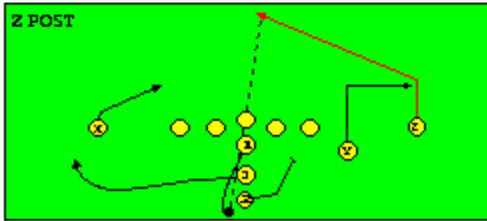

I SLOT FORMATION • RUNS

STRONG RIGHT FORMATION - RUNS

SHOTGUN RUNS & PASSES

PRO FORMATION PASSES

The I SLOT FORMATION

STRONG RIGHT FORMATION - PASSES

SHOTGUN RUNS & PASSES

THE 4-3 BASIC

KEY - LINE READS PLAY, THEN REACTS.
 RUSH - LINE THINKS "PASS" FIRST
 MAN - MAN TO MAN (ONE ON ONE) COVERAGE
 STRONG - "Y" SIDE OF FIELD
 WEAK - X SIDE OF FIELD

THE 3- 4 DEFENSES

- KEY - LINE READS PLAY, THEN REACTS
- RUSH - LINE THINKS "PASS" FIRST
- MAN - MAN TO MAN (ONE ON ONE) COVERAGE
- STRONG - "Y" SIDE OF FIELD
- WEAK - X SIDE OF FIELD
- STACK - LINEBACKERS ARE SHIELDED BY LINEMEN AND REACT AFTER READING