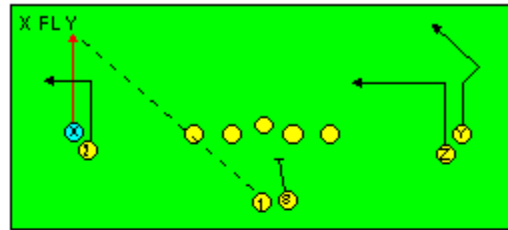

I SLOT FORMATION • RUNS

STRONG RIGHT FORMATION - RUNS

SHOTGUN RUNS & PASSES

PRO FORMATION PASSES

The I SLOT FORMATION

STRONG RIGHT FORMATION - PASSES

SHOTGUN RUNS & PASSES

THE 4-3 BASIC

KEY - LINE READS PLAY, THEN REACTS.
 RUSH - LINE THINKS "PASS" FIRST
 MAN - MAN TO MAN (ONE ON ONE) COVERAGE
 STRONG - "Y" SIDE OF FIELD
 WEAK - X SIDE OF FIELD

THE 3- 4 DEFENSES

- KEY - LINE READS PLAY, THEN REACTS
- RUSH - LINE THINKS "PASS" FIRST
- MAN - MAN TO MAN (ONE ON ONE) COVERAGE
- STRONG - "Y" SIDE OF FIELD
- WEAK - X SIDE OF FIELD
- STACK - LINEBACKERS ARE SHIELDED BY LINEMEN AND REACT AFTER READING