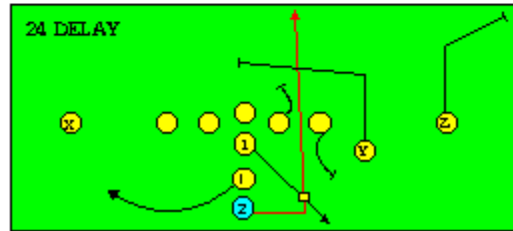

I SLOT FORMATION • RUNS

STRONG RIGHT FORMATION - RUNS

SHOTGUN RUNS & PASSES

PRO FORMATION PASSES

The I SLOT FORMATION

STRONG RIGHT FORMATION - PASSES

SHOTGUN RUNS & PASSES

THE 4-3 BASIC

KEY - LINE READS PLAY, THEN REACTS.
 RUSH - LINE THINKS "PASS" FIRST
 MAN - MAN TO MAN (ONE ON ONE) COVERAGE
 STRONG - "Y" SIDE OF FIELD
 WEAK - X SIDE OF FIELD

THE 3- 4 DEFENSES

- KEY - LINE READS PLAY, THEN REACTS
- RUSH - LINE THINKS "PASS" FIRST
- MAN - MAN TO MAN (ONE ON ONE) COVERAGE
- STRONG - "Y" SIDE OF FIELD
- WEAK - X SIDE OF FIELD
- STACK - LINEBACKERS ARE SHIELDED BY LINEMEN AND REACT AFTER READING