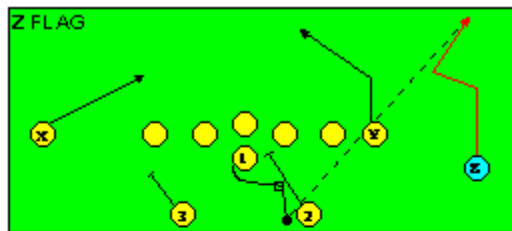

I SLOT FORMATION • RUNS

STRONG RIGHT FORMATION - RUNS

SHOTGUN RUNS & PASSES

PRO FORMATION PASSES

The I SLOT FORMATION

STRONG RIGHT FORMATION - PASSES

SHOTGUN RUNS & PASSES

THE 4-3 BASIC

KEY - LINE READS PLAY, THEN REACTS.
 RUSH - LINE THINKS "PASS" FIRST
 MAN - MAN TO MAN (ONE ON ONE) COVERAGE
 STRONG - "Y" SIDE OF FIELD
 WEAK - X SIDE OF FIELD

THE 3- 4 DEFENSES

- KEY - LINE READS PLAY, THEN REACTS
- RUSH - LINE THINKS "PASS" FIRST
- MAN - MAN TO MAN (ONE ON ONE) COVERAGE
- STRONG - "Y" SIDE OF FIELD
- WEAK - X SIDE OF FIELD
- STACK - LINEBACKERS ARE SHIELDED BY LINEMEN AND REACT AFTER READING