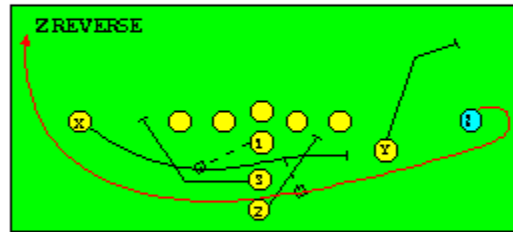

I SLOT FORMATION • RUNS

STRONG RIGHT FORMATION - RUNS

SHOTGUN RUNS & PASSES

PRO FORMATION PASSES

The I SLOT FORMATION

STRONG RIGHT FORMATION - PASSES

SHOTGUN RUNS & PASSES

THE 4-3 BASIC

KEY - LINE READS PLAY, THEN REACTS.
 RUSH - LINE THINKS "PASS" FIRST
 MAN - MAN TO MAN (ONE ON ONE) COVERAGE
 STRONG - "Y" SIDE OF FIELD
 WEAK - X SIDE OF FIELD

THE 3- 4 DEFENSES

- KEY - LINE READS PLAY, THEN REACTS
- RUSH - LINE THINKS "PASS" FIRST
- MAN - MAN TO MAN (ONE ON ONE) COVERAGE
- STRONG - "Y" SIDE OF FIELD
- WEAK - X SIDE OF FIELD
- STACK - LINEBACKERS ARE SHIELDED BY LINEMEN AND REACT AFTER READING