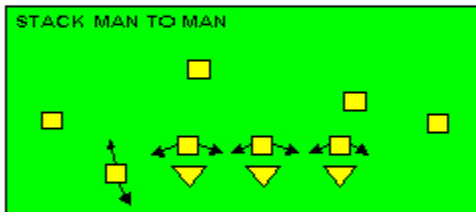

I SLOT FORMATION • RUNS

STRONG RIGHT FORMATION - RUNS

SHOTGUN RUNS & PASSES

PRO FORMATION PASSES

The I SLOT FORMATION

STRONG RIGHT FORMATION - PASSES

SHOTGUN RUNS & PASSES

THE 4-3 BASIC

KEY - LINE READS PLAY, THEN REACTS.
 RUSH - LINE THINKS "PASS" FIRST
 MAN - MAN TO MAN (ONE ON ONE) COVERAGE
 STRONG - "Y" SIDE OF FIELD
 WEAK - X SIDE OF FIELD

THE 3- 4 DEFENSES

- KEY - LINE READS PLAY, THEN REACTS
- RUSH - LINE THINKS "PASS" FIRST
- MAN - MAN TO MAN (ONE ON ONE) COVERAGE
- STRONG - "Y" SIDE OF FIELD
- WEAK - X SIDE OF FIELD
- STACK - LINEBACKERS ARE SHIELDED BY LINEMEN AND REACT AFTER READING