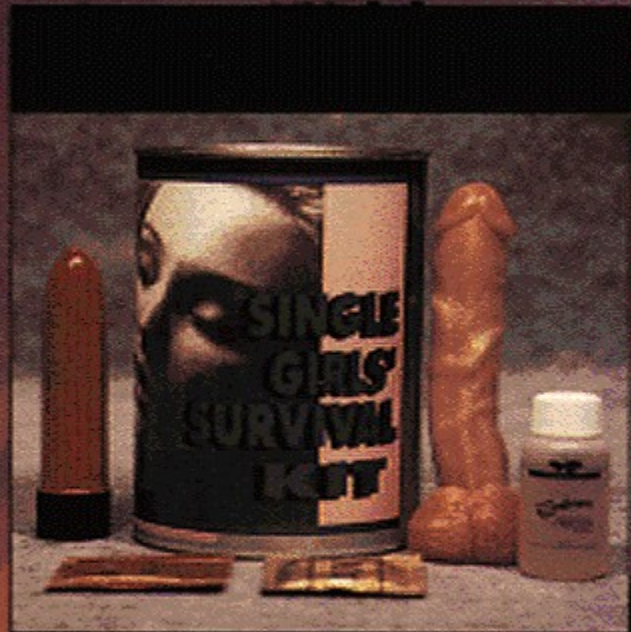

SINGLE GIRLS' SURVIVAL KIT®

492194

Official Mustang Ranch Sex Toys

Order Number	Description	Price
492194	Single Girls Survival Kit	27.95

RimFire Pacific takes Master Card and Visa. Please call [1-800-396-7971](tel:1-800-396-7971)