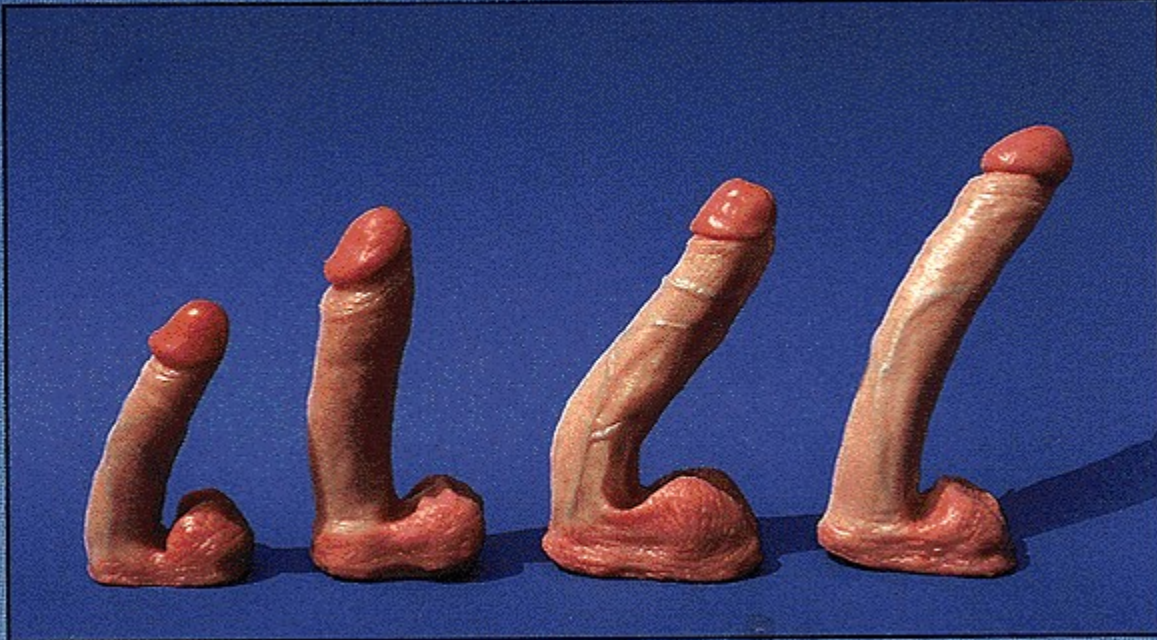

LUCKY 7
28607
7" Realistic Dong

EIGHT is ENOUGH
28617
8" Realistic Dong

ROBO COCK
29037
10" Realistic Dong

SUPER COCK
29267
11" Super Hero