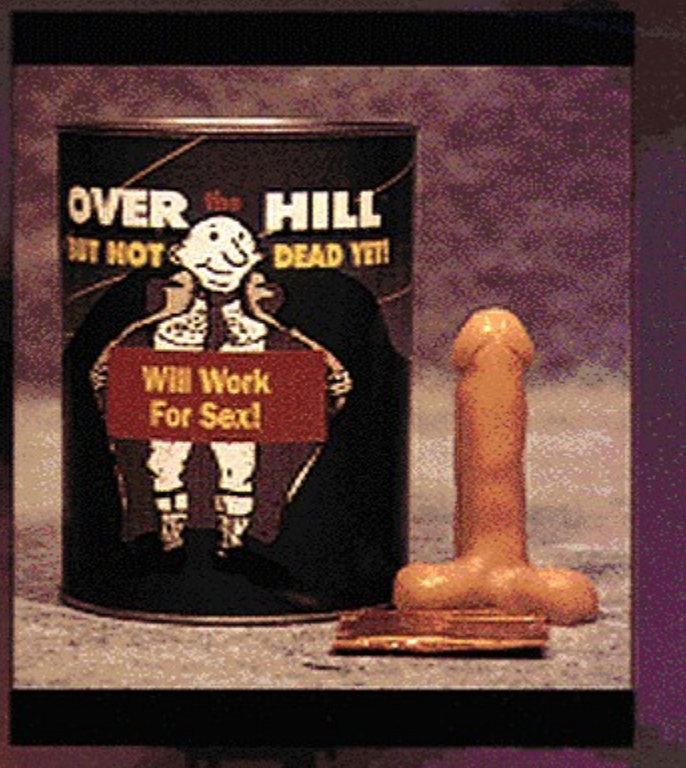

**OVER the
HILL®**
492174