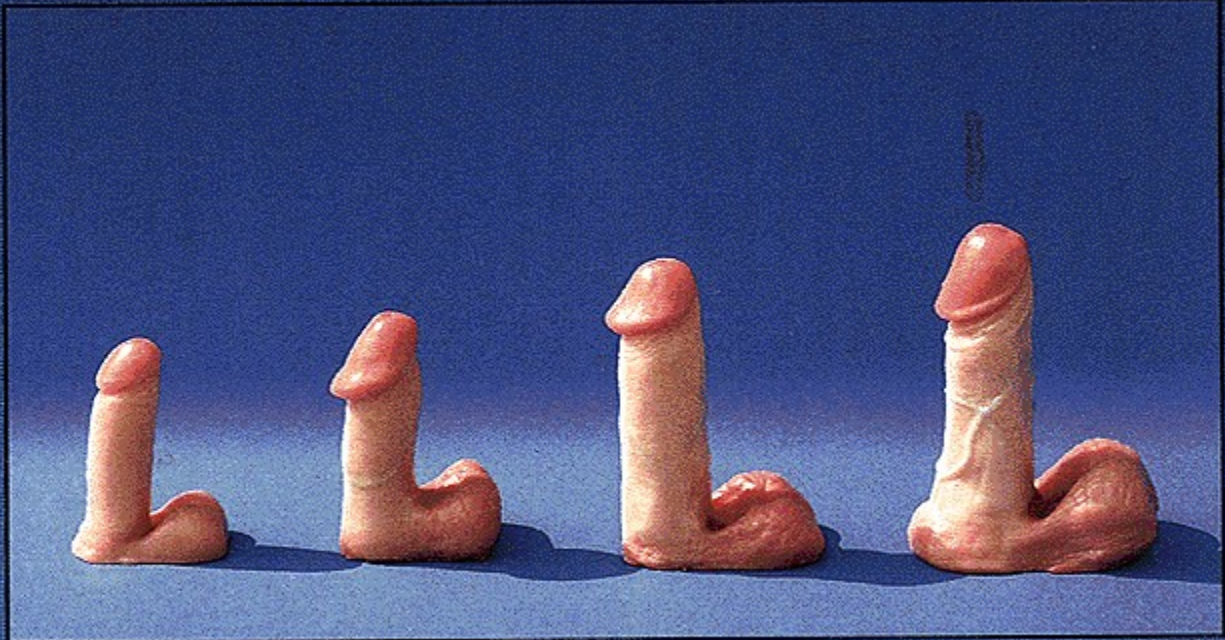

THE TEASER
28467
3 1/2 " Realistic Dong

ORIENTAL PLEASER
28267
4" Realistic Dong

ERECTO JR.
28707
5" Realistic Dong

ABOVE AVERAGE
28687
6" Realistic Dong