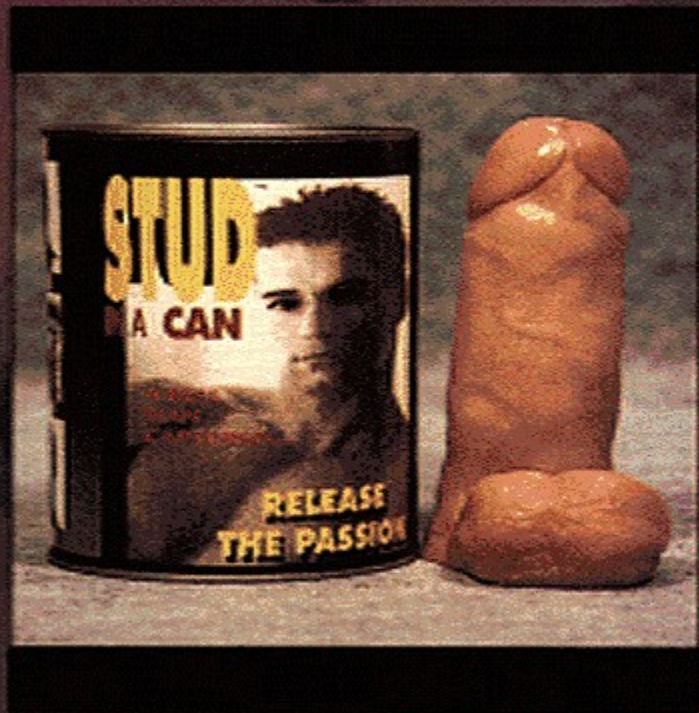

**STUD in
a CAN®
492170**