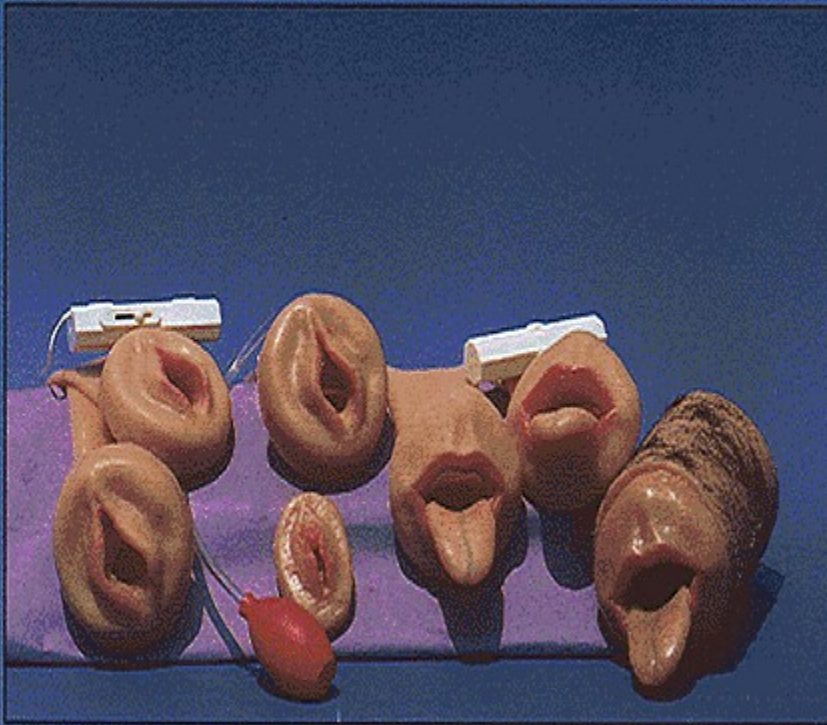

VAGINAS & MORE

Masturbation Devices that are made to take
you over the top!

- 18067 - Small Pocket Pal Non-Vibe
- 78077 - Small Pocket Pal Vibe
- 13067 - Cumming Pussy
- 18107 - Mini Pussy
- 29227 - Tongue
- 79237 - Tongue Vibe
- 23222 - Tongue & Throat