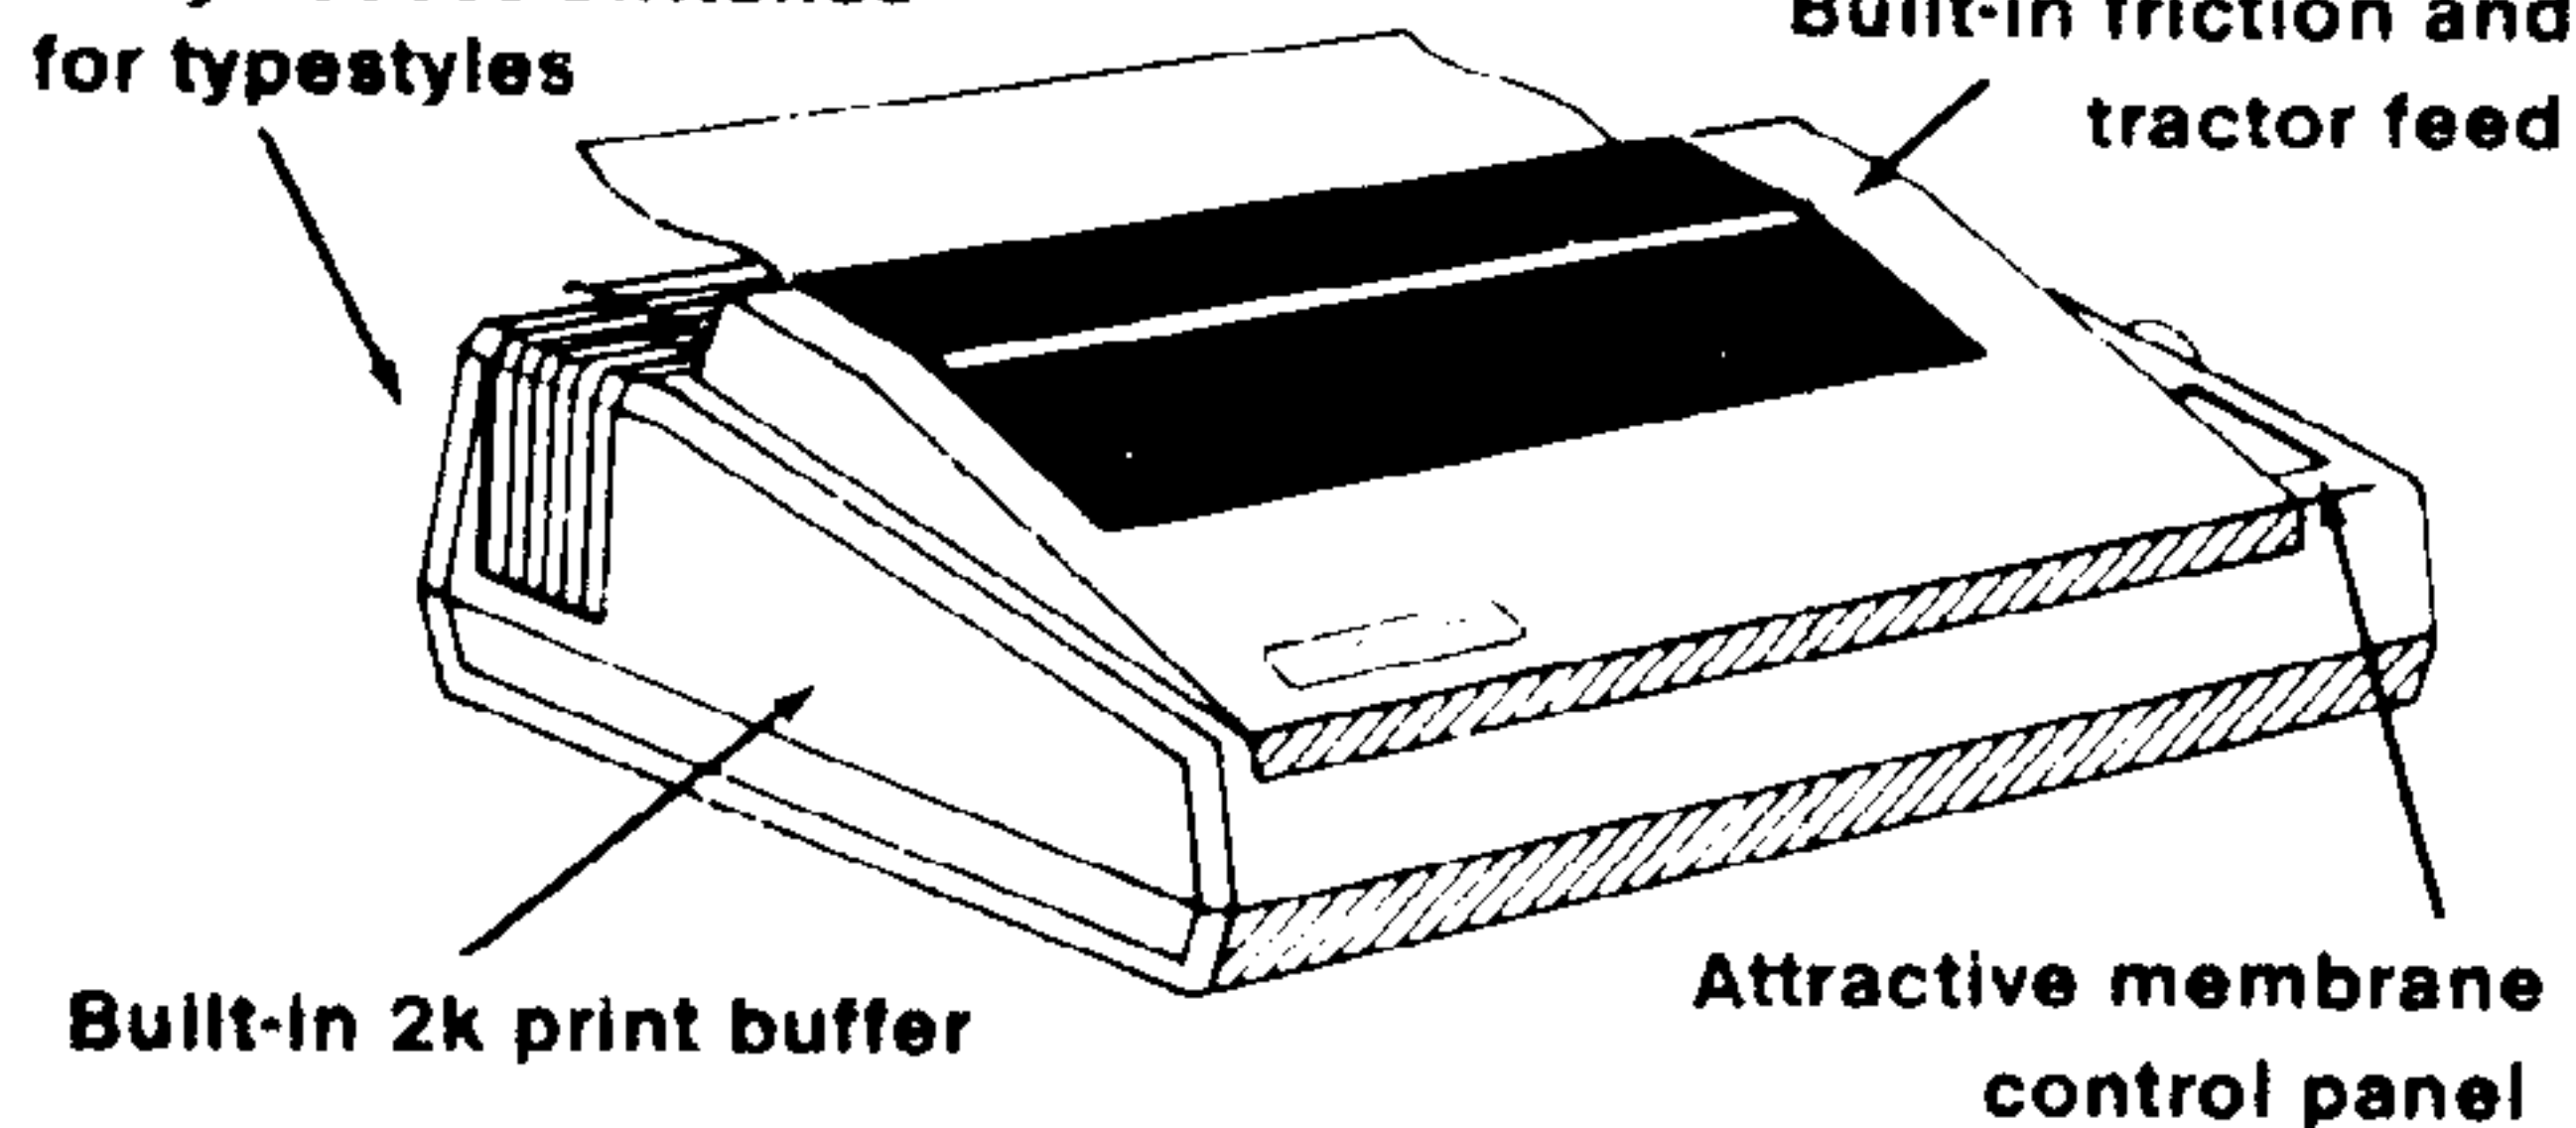

SG-10

(REPLACES THE GEMINI 10X)

\$219

Easy access switches for typesets

Built-in friction and tractor feed

Built-in 2k print buffer

Attractive membrane control panel

If you are looking for a top quality printer at an affordable price, you've found both in the new Star SG-10. The SG-10 operates bi-directionally at 120 cps and includes many special features such as near letter quality printing, easy access format switches for a wide range of character modes and character sets, friction feed for single sheets, and tractor feed for fanfold paper, and even hex dump. Another special feature is the IBM character sets available at the flip of a switch.