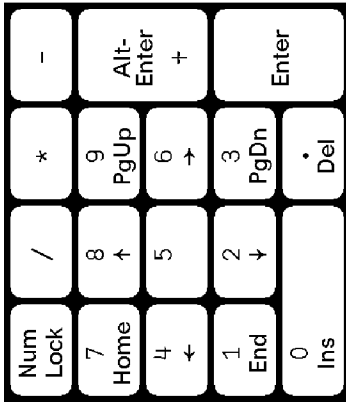

TryAPL2 Keyboard Templates

The following templates are printed in two sections so that each fits on one sheet of paper. In each case, registration marks are printed so that you can line up the two parts and make one long template.

IBM PC Keyboard with APL2 Character Set

IBM PC 101 Key Enhanced Keyboard with APL2 Character Set

IBM PC 102 Key Enhanced Keyboard with APL2 Character Set

IBM PC AT Keyboard with APL2 Character Set

IBM PC 102 Key Enhanced French Keyboard with APL2 Character Set