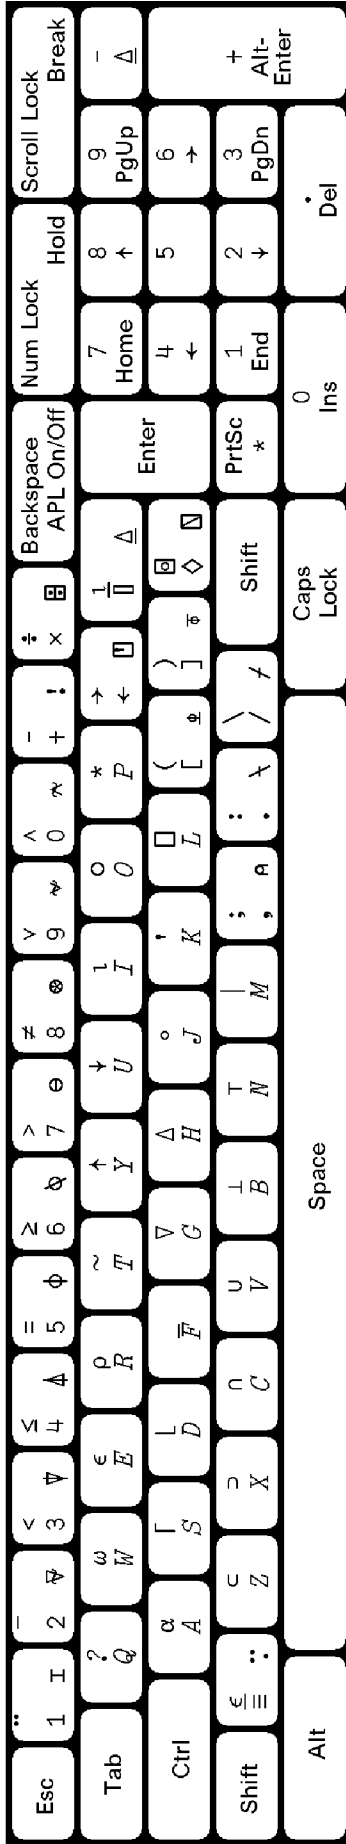

TryAPL2 Keyboard Templates

The following templates are printed in two sections so that each fits on one sheet of paper. In each case, registration marks are printed so that you can line up the two parts and make one long template.

IBM PC Keyboard with APL2 Character Set

IBM PC 101 Key Enhanced Keyboard with APL2 Character Set

IBM PC 102 Key Enhanced Keyboard with APL2 Character Set

IBM PC AT Keyboard with APL2 Character Set

IBM PC 102 Key Enhanced French Keyboard with APL2 Character Set

DSMLBR562W OBJECT EXCEEDS PAGE DEPTH ON PAGE 2.

DSMMOM395I 'TRYTEMPL' LINE 17: .si tryltpc inline

DSMBEG323I STARTING PASS 2 OF 2.

DSMLBR562W OBJECT EXCEEDS PAGE DEPTH ON PAGE 2.

DSMMOM395I 'TRYTEMPL' LINE 17: .si tryltpc inline