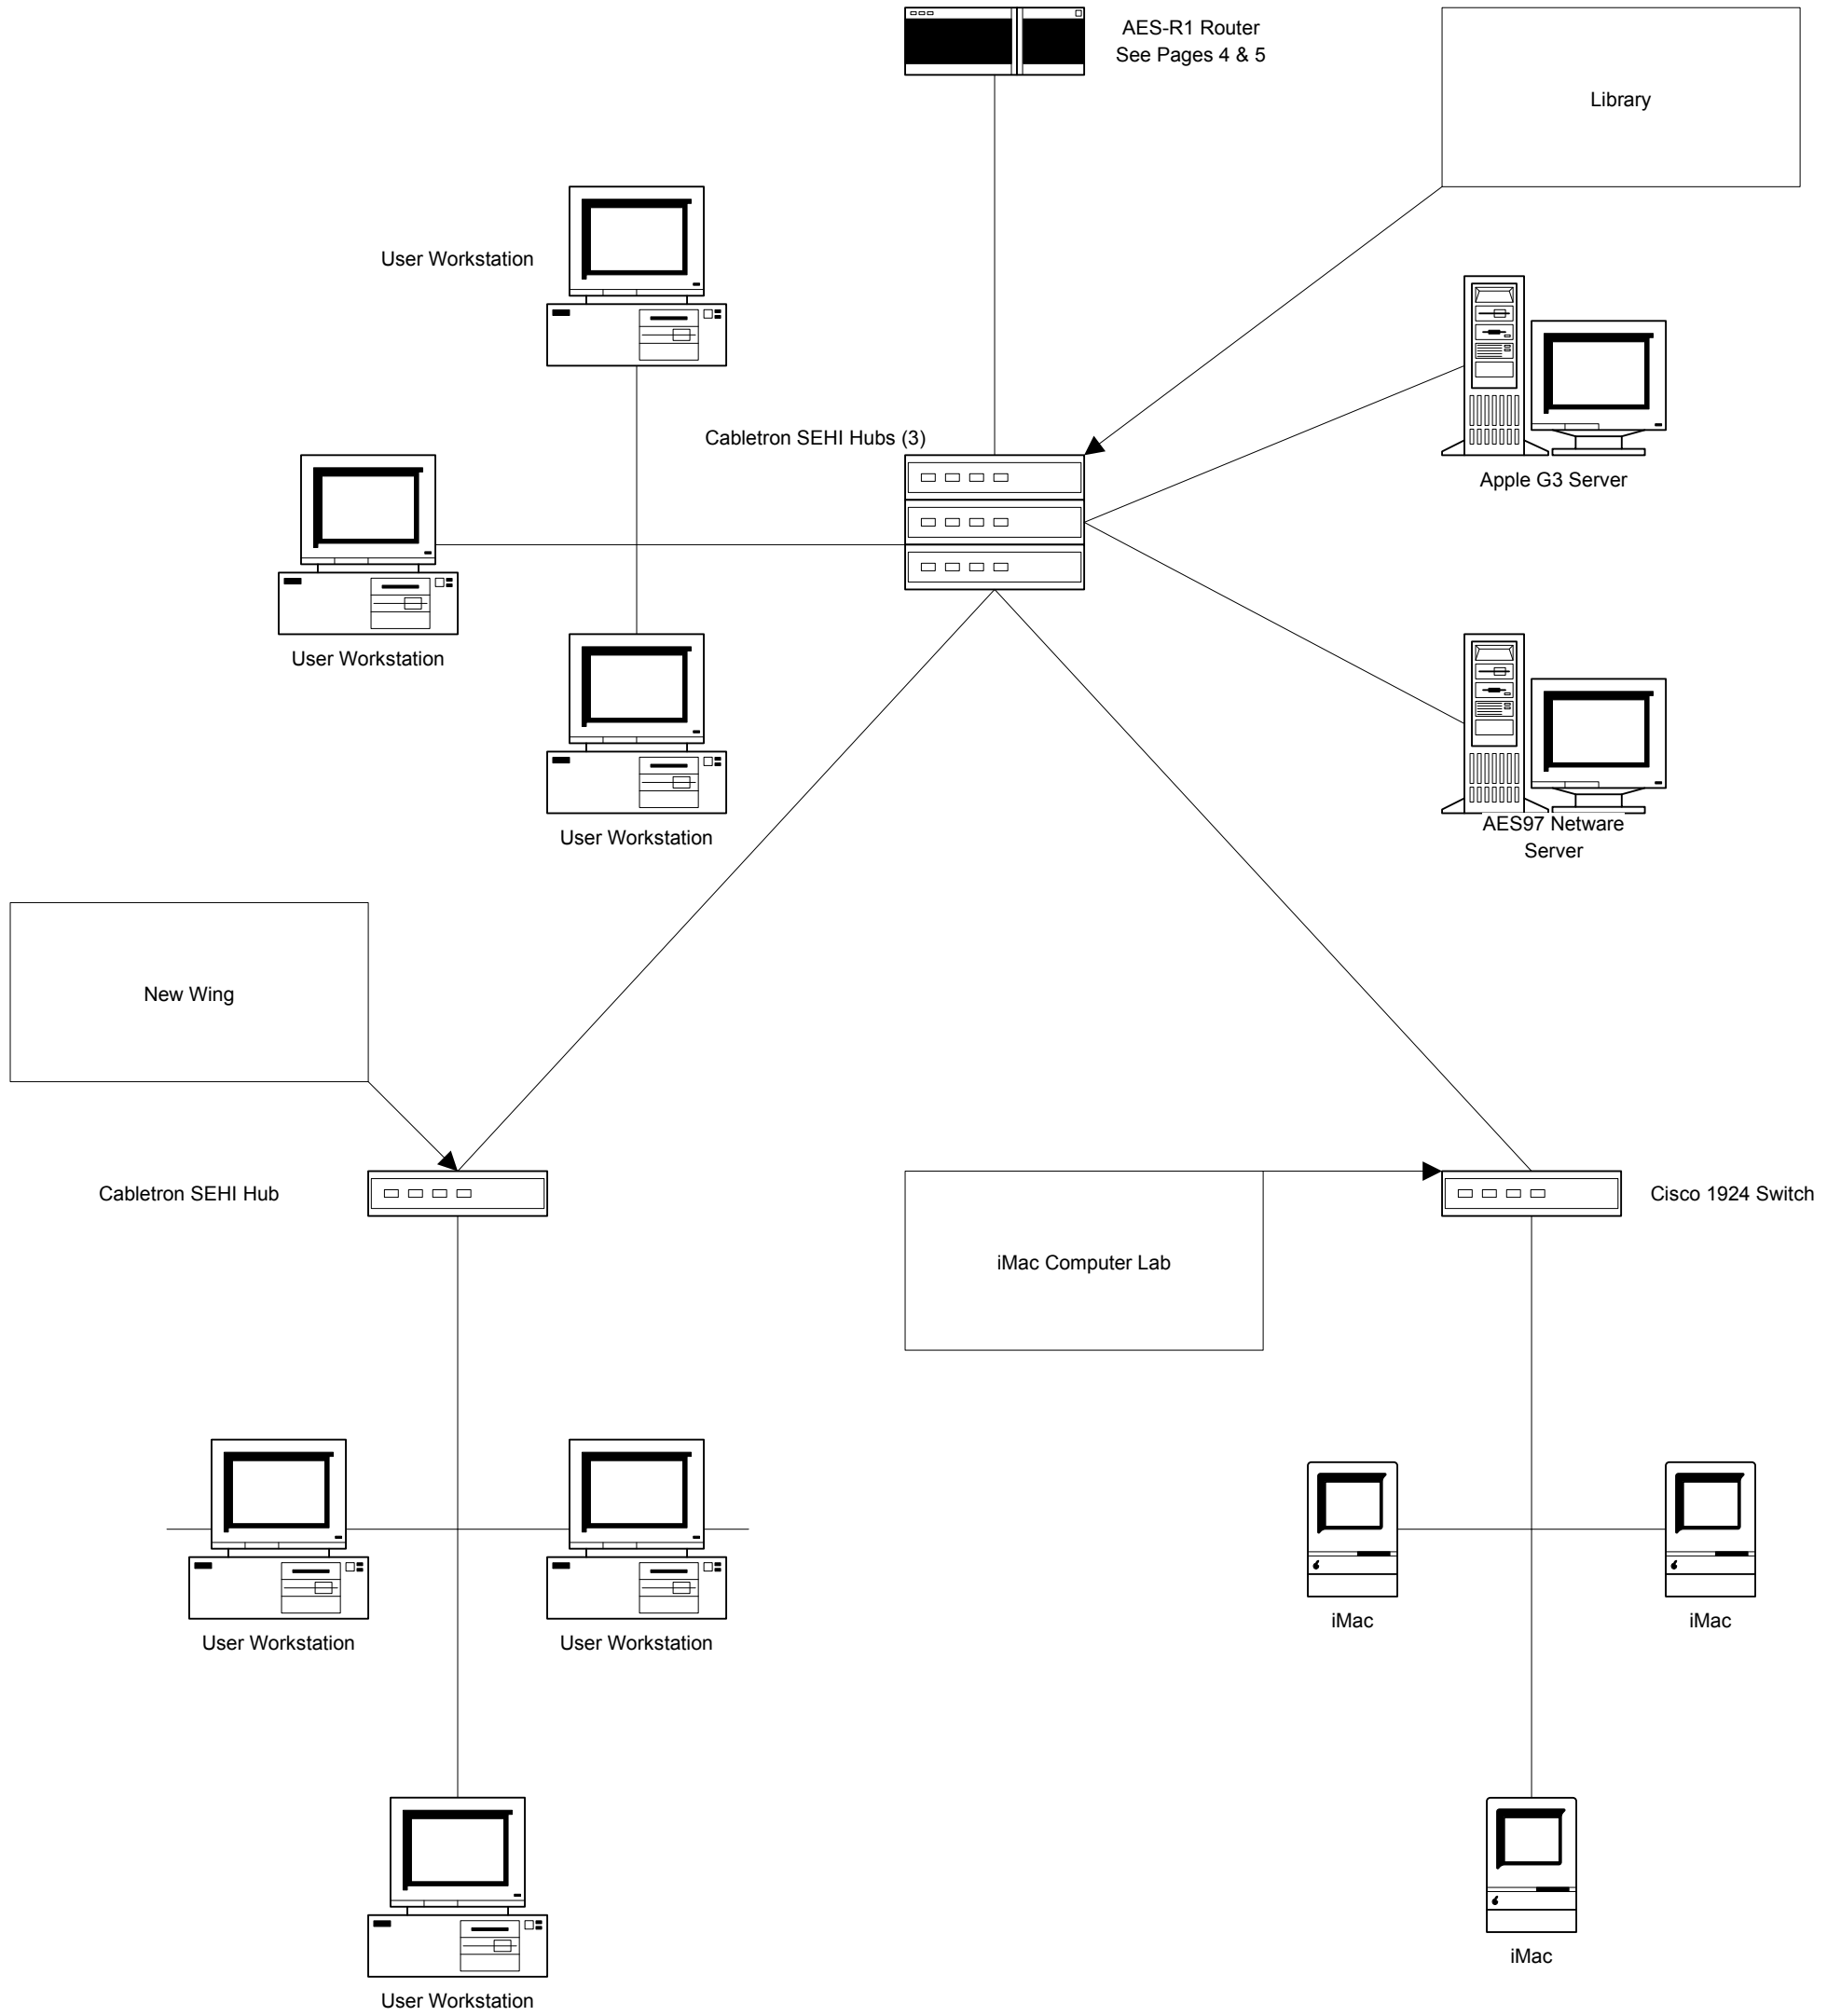

Washington County Schools Abingdon Elementary School Page 19

Last Updated 3/9/2000
by
Jason M. Lester