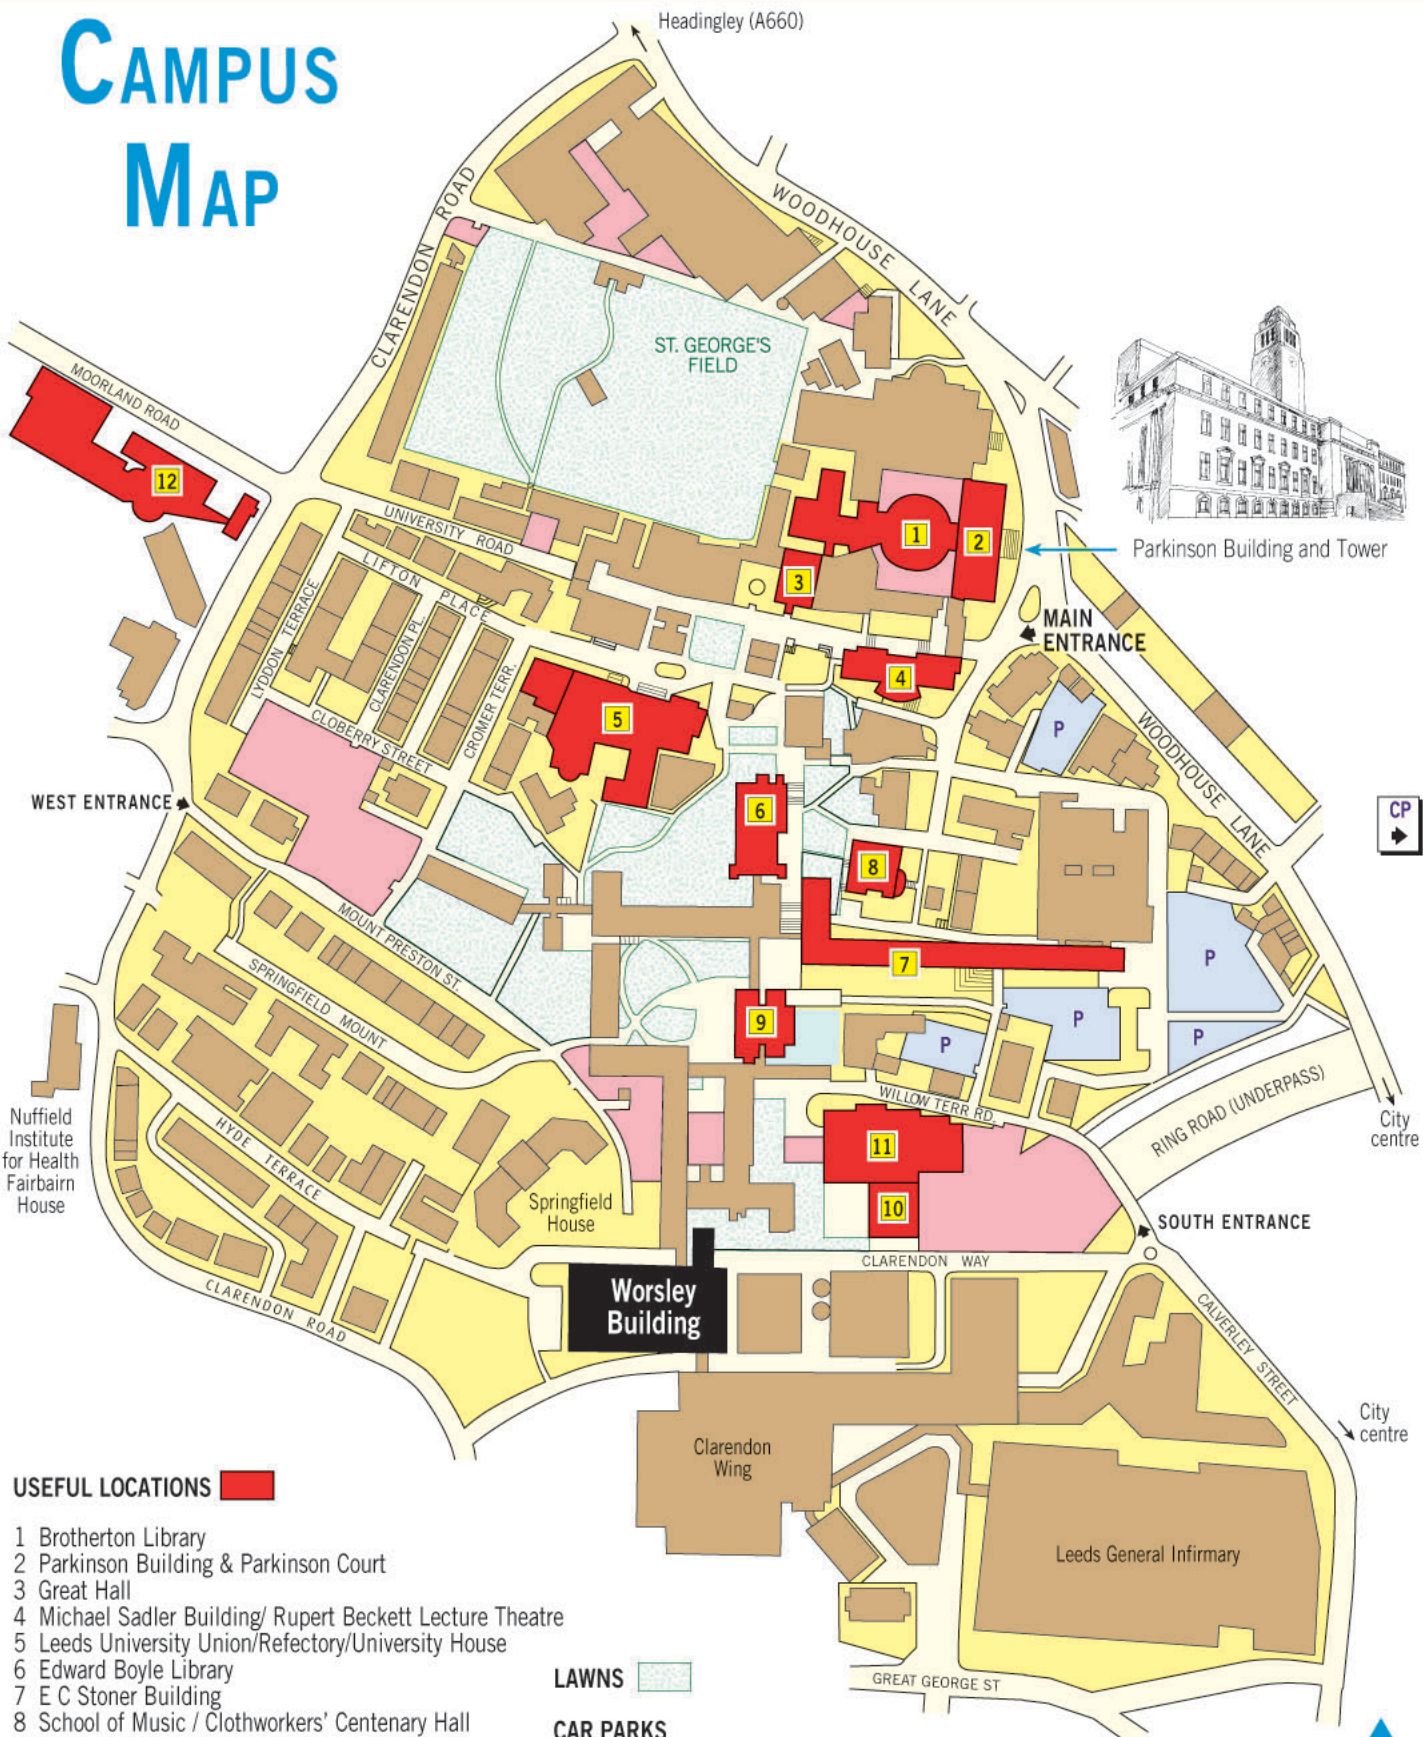

CAMPUS MAP

USEFUL LOCATIONS

- 1 Brotherton Library
- 2 Parkinson Building & Parkinson Court
- 3 Great Hall
- 4 Michael Sadler Building/ Rupert Beckett Lecture Theatre
- 5 Leeds University Union/Refectory/University House
- 6 Edward Boyle Library
- 7 E C Stoner Building
- 8 School of Music / Clothworkers' Centenary Hall
- 9 Roger Stevens Lecture Theatres
- 10 Conference Auditorium
- 11 Sports Hall & Exhibition Centre
- 12 Business School

LAWNS

CAR PARKS

- University visitors' car parks (limited access)
- Other university car parks
- Public multi-storey car park

P

CP