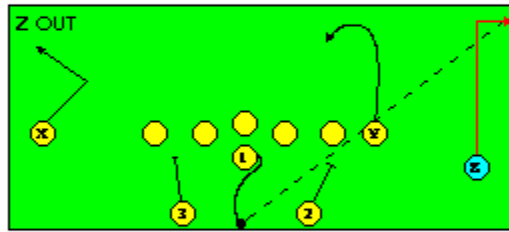

The PRO SPREAD FORMATION - RUNS

I SLOT FORMATION • RUNS

STRONG RIGHT FORMATION - RUNS

SHOTGUN RUNS & PASSES

PRO FORMATION PASSES

The I SLOT FORMATION

STRONG RIGHT FORMATION - PASSES

SHOTGUN RUNS & PASSES

THE 4-3 BASIC

KEY - LINE READS PLAY, THEN REACTS.
RUSH - LINE THINKS "PASS" FIRST
MAN - MAN TO MAN (ONE ON ONE) COVERAGE
STRONG - "Y" SIDE OF FIELD
WEAK - X SIDE OF FIELD

THE 3- 4 DEFENSES

KEY - LINE READS PLAY, THEN REACTS
 RUSH - LINE THINKS "PASS" FIRST
 MAN - MAN TO MAN (ONE ON ONE) COVERAGE
 STRONG - "Y" SIDE OF FIELD
 WEAK - X SIDE OF FIELD
 STACK - LINEBACKERS ARE SHIELDED BY
 LINEMEN AND REACT AFTER READING.