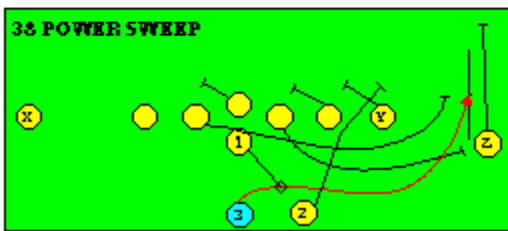

The PRO SPREAD FORMATION - RUNS

I SLOT FORMATION • RUNS

STRONG RIGHT FORMATION - RUNS

SHOTGUN RUNS & PASSES

PRO FORMATION PASSES

The I SLOT FORMATION

STRONG RIGHT FORMATION - PASSES

SHOTGUN RUNS & PASSES

THE 4-3 BASIC

KEY - LINE READS PLAY, THEN REACTS.
RUSH - LINE THINKS "PASS" FIRST
MAN - MAN TO MAN (ONE ON ONE) COVERAGE
STRONG - "Y" SIDE OF FIELD
WEAK - X SIDE OF FIELD

THE 3- 4 DEFENSES

KEY - LINE READS PLAY, THEN REACTS
 RUSH - LINE THINKS "PASS" FIRST
 MAN - MAN TO MAN (ONE ON ONE) COVERAGE
 STRONG - "Y" SIDE OF FIELD
 WEAK - X SIDE OF FIELD
 STACK - LINEBACKERS ARE SHIELDED BY
 LINEMEN AND REACT AFTER READING.