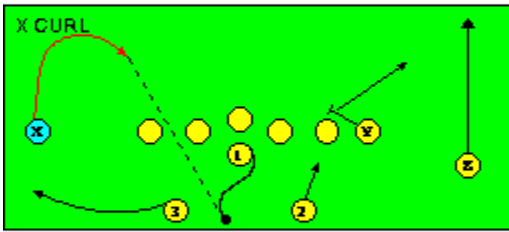

The PRO SPREAD FORMATION - RUNS

I SLOT FORMATION • RUNS

STRONG RIGHT FORMATION - RUNS

SHOTGUN RUNS & PASSES

PRO FORMATION PASSES

The I SLOT FORMATION

STRONG RIGHT FORMATION - PASSES

SHOTGUN RUNS & PASSES

THE 4-3 BASIC

KEY - LINE READS PLAY, THEN REACTS.
RUSH - LINE THINKS "PASS" FIRST
MAN - MAN TO MAN (ONE ON ONE) COVERAGE
STRONG - "Y" SIDE OF FIELD
WEAK - X SIDE OF FIELD

THE 3- 4 DEFENSES

KEY - LINE READS PLAY, THEN REACTS
 RUSH - LINE THINKS "PASS" FIRST
 MAN - MAN TO MAN (ONE ON ONE) COVERAGE
 STRONG - "Y" SIDE OF FIELD
 WEAK - X SIDE OF FIELD
 STACK - LINEBACKERS ARE SHIELDED BY
 LINEMEN AND REACT AFTER READING.