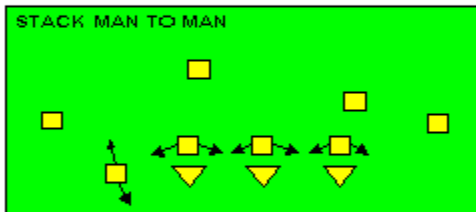

The PRO SPREAD FORMATION - RUNS

I SLOT FORMATION • RUNS

STRONG RIGHT FORMATION - RUNS

SHOTGUN RUNS & PASSES

PRO FORMATION PASSES

The I SLOT FORMATION

STRONG RIGHT FORMATION - PASSES

SHOTGUN RUNS & PASSES

THE 4-3 BASIC

KEY - LINE READS PLAY, THEN REACTS.
RUSH - LINE THINKS "PASS" FIRST
MAN - MAN TO MAN (ONE ON ONE) COVERAGE
STRONG - "Y" SIDE OF FIELD
WEAK - X SIDE OF FIELD

THE 3- 4 DEFENSES

KEY - LINE READS PLAY, THEN REACTS
 RUSH - LINE THINKS "PASS" FIRST
 MAN - MAN TO MAN (ONE ON ONE) COVERAGE
 STRONG - "Y" SIDE OF FIELD
 WEAK - X SIDE OF FIELD
 STACK - LINEBACKERS ARE SHIELDED BY
 LINEMEN AND REACT AFTER READING.