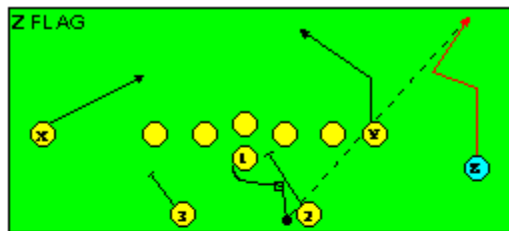

The PRO SPREAD FORMATION - RUNS

I SLOT FORMATION • RUNS

STRONG RIGHT FORMATION - RUNS

SHOTGUN RUNS & PASSES

PRO FORMATION PASSES

The I SLOT FORMATION

STRONG RIGHT FORMATION - PASSES

SHOTGUN RUNS & PASSES

THE 4-3 BASIC

KEY - LINE READS PLAY, THEN REACTS.
RUSH - LINE THINKS "PASS" FIRST
MAN - MAN TO MAN (ONE ON ONE) COVERAGE
STRONG - "Y" SIDE OF FIELD
WEAK - X SIDE OF FIELD

THE 3- 4 DEFENSES

KEY - LINE READS PLAY, THEN REACTS
 RUSH - LINE THINKS "PASS" FIRST
 MAN - MAN TO MAN (ONE ON ONE) COVERAGE
 STRONG - "Y" SIDE OF FIELD
 WEAK - X SIDE OF FIELD
 STACK - LINEBACKERS ARE SHIELDED BY
 LINEMEN AND REACT AFTER READING.