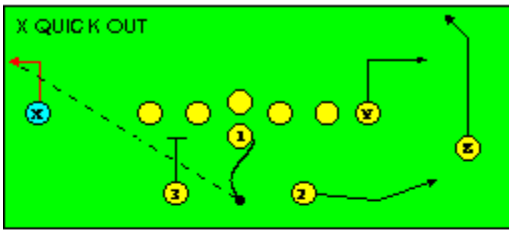

The PRO SPREAD FORMATION - RUNS

I SLOT FORMATION • RUNS

STRONG RIGHT FORMATION - RUNS

SHOTGUN RUNS & PASSES

PRO FORMATION PASSES

The I SLOT FORMATION

STRONG RIGHT FORMATION - PASSES

SHOTGUN RUNS & PASSES

THE 4-3 BASIC

KEY - LINE READS PLAY, THEN REACTS.
RUSH - LINE THINKS "PASS" FIRST
MAN - MAN TO MAN (ONE ON ONE) COVERAGE
STRONG - "Y" SIDE OF FIELD
WEAK - X SIDE OF FIELD

THE 3- 4 DEFENSES

KEY - LINE READS PLAY, THEN REACTS
 RUSH - LINE THINKS "PASS" FIRST
 MAN - MAN TO MAN (ONE ON ONE) COVERAGE
 STRONG - "Y" SIDE OF FIELD
 WEAK - X SIDE OF FIELD
 STACK - LINEBACKERS ARE SHIELDED BY
 LINEMEN AND REACT AFTER READING.