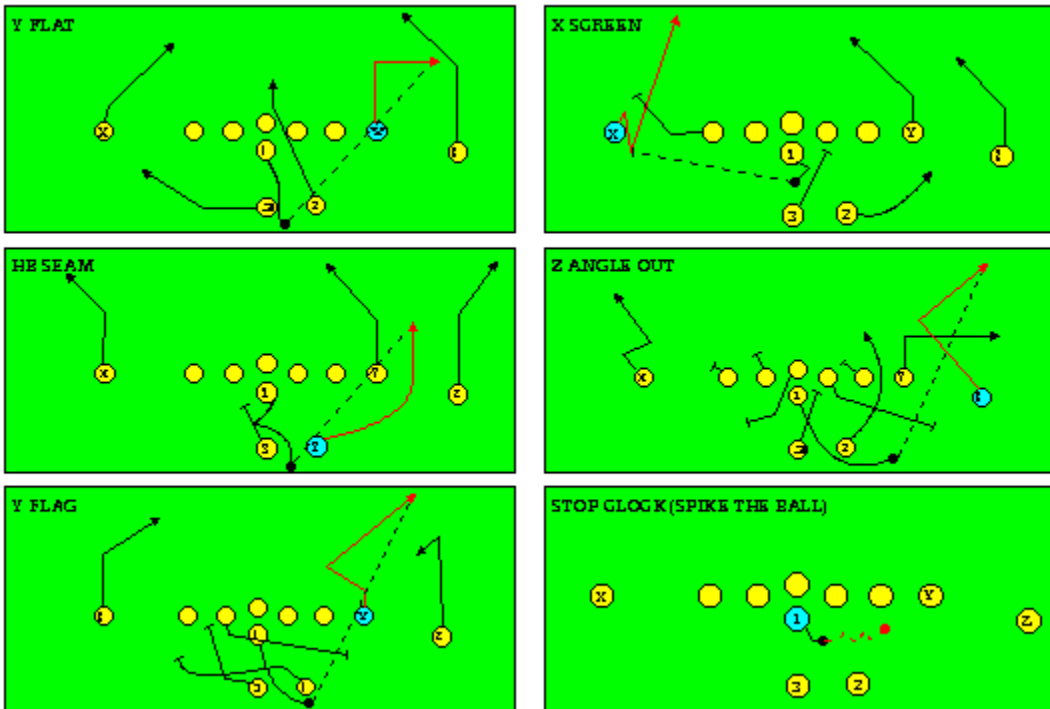

The PRO SPREAD FORMATION - RUNS

I SLOT FORMATION • RUNS

STRONG RIGHT FORMATION - RUNS

SHOTGUN RUNS & PASSES

PRO FORMATION PASSES

The I SLOT FORMATION

STRONG RIGHT FORMATION - PASSES

SHOTGUN RUNS & PASSES

THE 4-3 BASIC

KEY - LINE READS PLAY, THEN REACTS.
RUSH - LINE THINKS "PASS" FIRST
MAN - MAN TO MAN (ONE ON ONE) COVERAGE
STRONG - "Y" SIDE OF FIELD
WEAK - X SIDE OF FIELD

THE 3- 4 DEFENSES

KEY - LINE READS PLAY, THEN REACTS
 RUSH - LINE THINKS "PASS" FIRST
 MAN - MAN TO MAN (ONE ON ONE) COVERAGE
 STRONG - "Y" SIDE OF FIELD
 WEAK - X SIDE OF FIELD
 STACK - LINEBACKERS ARE SHIELDED BY
 LINEMEN AND REACT AFTER READING.