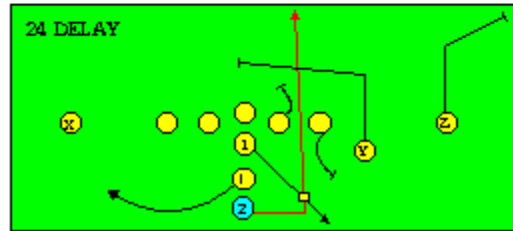

The PRO SPREAD FORMATION - RUNS

I SLOT FORMATION • RUNS

STRONG RIGHT FORMATION - RUNS

SHOTGUN RUNS & PASSES

PRO FORMATION PASSES

The I SLOT FORMATION

STRONG RIGHT FORMATION - PASSES

SHOTGUN RUNS & PASSES

THE 4-3 BASIC

KEY - LINE READS PLAY, THEN REACTS.
RUSH - LINE THINKS "PASS" FIRST
MAN - MAN TO MAN (ONE ON ONE) COVERAGE
STRONG - "Y" SIDE OF FIELD
WEAK - X SIDE OF FIELD

THE 3- 4 DEFENSES

KEY - LINE READS PLAY, THEN REACTS
 RUSH - LINE THINKS "PASS" FIRST
 MAN - MAN TO MAN (ONE ON ONE) COVERAGE
 STRONG - "Y" SIDE OF FIELD
 WEAK - X SIDE OF FIELD
 STACK - LINEBACKERS ARE SHIELDED BY
 LINEMEN AND REACT AFTER READING.