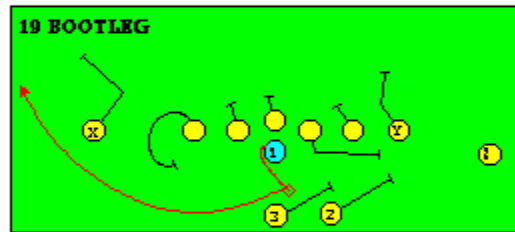

The PRO SPREAD FORMATION - RUNS

I SLOT FORMATION • RUNS

STRONG RIGHT FORMATION - RUNS

SHOTGUN RUNS & PASSES

PRO FORMATION PASSES

The I SLOT FORMATION

STRONG RIGHT FORMATION - PASSES

SHOTGUN RUNS & PASSES

THE 4-3 BASIC

KEY - LINE READS PLAY, THEN REACTS.
RUSH - LINE THINKS "PASS" FIRST
MAN - MAN TO MAN (ONE ON ONE) COVERAGE
STRONG - "Y" SIDE OF FIELD
WEAK - X SIDE OF FIELD

THE 3- 4 DEFENSES

KEY - LINE READS PLAY, THEN REACTS
 RUSH - LINE THINKS "PASS" FIRST
 MAN - MAN TO MAN (ONE ON ONE) COVERAGE
 STRONG - "Y" SIDE OF FIELD
 WEAK - X SIDE OF FIELD
 STACK - LINEBACKERS ARE SHIELDED BY
 LINEMEN AND REACT AFTER READING.