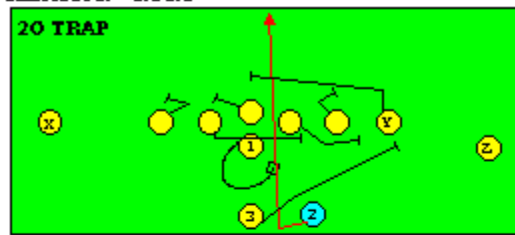

The PRO SPREAD FORMATION - RUNS

I SLOT FORMATION • RUNS

STRONG RIGHT FORMATION - RUNS

SHOTGUN RUNS & PASSES

PRO FORMATION PASSES

The I SLOT FORMATION

STRONG RIGHT FORMATION - PASSES

SHOTGUN RUNS & PASSES

THE 4-3 BASIC

KEY - LINE READS PLAY, THEN REACTS.
RUSH - LINE THINKS "PASS" FIRST
MAN - MAN TO MAN (ONE ON ONE) COVERAGE
STRONG - "Y" SIDE OF FIELD
WEAK - X SIDE OF FIELD

THE 3- 4 DEFENSES

KEY - LINE READS PLAY, THEN REACTS
 RUSH - LINE THINKS "PASS" FIRST
 MAN - MAN TO MAN (ONE ON ONE) COVERAGE
 STRONG - "Y" SIDE OF FIELD
 WEAK - X SIDE OF FIELD
 STACK - LINEBACKERS ARE SHIELDED BY
 LINEMEN AND REACT AFTER READING.