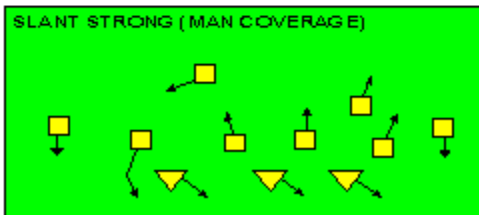

The PRO SPREAD FORMATION - RUNS

I SLOT FORMATION • RUNS

STRONG RIGHT FORMATION - RUNS

SHOTGUN RUNS & PASSES

PRO FORMATION PASSES

The I SLOT FORMATION

STRONG RIGHT FORMATION - PASSES

SHOTGUN RUNS & PASSES

THE 4-3 BASIC

KEY - LINE READS PLAY, THEN REACTS.
RUSH - LINE THINKS "PASS" FIRST
MAN - MAN TO MAN (ONE ON ONE) COVERAGE
STRONG - "Y" SIDE OF FIELD
WEAK - X SIDE OF FIELD

THE 3- 4 DEFENSES

KEY - LINE READS PLAY, THEN REACTS
 RUSH - LINE THINKS "PASS" FIRST
 MAN - MAN TO MAN (ONE ON ONE) COVERAGE
 STRONG - "Y" SIDE OF FIELD
 WEAK - X SIDE OF FIELD
 STACK - LINEBACKERS ARE SHIELDED BY
 LINEMEN AND REACT AFTER READING.