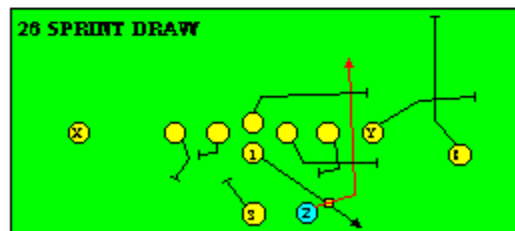

The PRO SPREAD FORMATION - RUNS

I SLOT FORMATION • RUNS

STRONG RIGHT FORMATION - RUNS

SHOTGUN RUNS & PASSES

PRO FORMATION PASSES

The I SLOT FORMATION

STRONG RIGHT FORMATION - PASSES

SHOTGUN RUNS & PASSES

THE 4-3 BASIC

KEY - LINE READS PLAY, THEN REACTS.
RUSH - LINE THINKS "PASS" FIRST
MAN - MAN TO MAN (ONE ON ONE) COVERAGE
STRONG - "Y" SIDE OF FIELD
WEAK - X SIDE OF FIELD

THE 3- 4 DEFENSES

KEY - LINE READS PLAY, THEN REACTS
 RUSH - LINE THINKS "PASS" FIRST
 MAN - MAN TO MAN (ONE ON ONE) COVERAGE
 STRONG - "Y" SIDE OF FIELD
 WEAK - X SIDE OF FIELD
 STACK - LINEBACKERS ARE SHIELDED BY
 LINEMEN AND REACT AFTER READING.