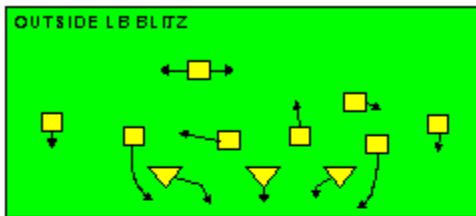

The PRO SPREAD FORMATION - RUNS

I SLOT FORMATION • RUNS

STRONG RIGHT FORMATION - RUNS

SHOTGUN RUNS & PASSES

PRO FORMATION PASSES

The I SLOT FORMATION

STRONG RIGHT FORMATION - PASSES

SHOTGUN RUNS & PASSES

THE 4-3 BASIC

KEY - LINE READS PLAY, THEN REACTS.
RUSH - LINE THINKS "PASS" FIRST
MAN - MAN TO MAN (ONE ON ONE) COVERAGE
STRONG - "Y" SIDE OF FIELD
WEAK - X SIDE OF FIELD

THE 3- 4 DEFENSES

KEY - LINE READS PLAY, THEN REACTS
 RUSH - LINE THINKS "PASS" FIRST
 MAN - MAN TO MAN (ONE ON ONE) COVERAGE
 STRONG - "Y" SIDE OF FIELD
 WEAK - X SIDE OF FIELD
 STACK - LINEBACKERS ARE SHIELDED BY
 LINEMEN AND REACT AFTER READING.